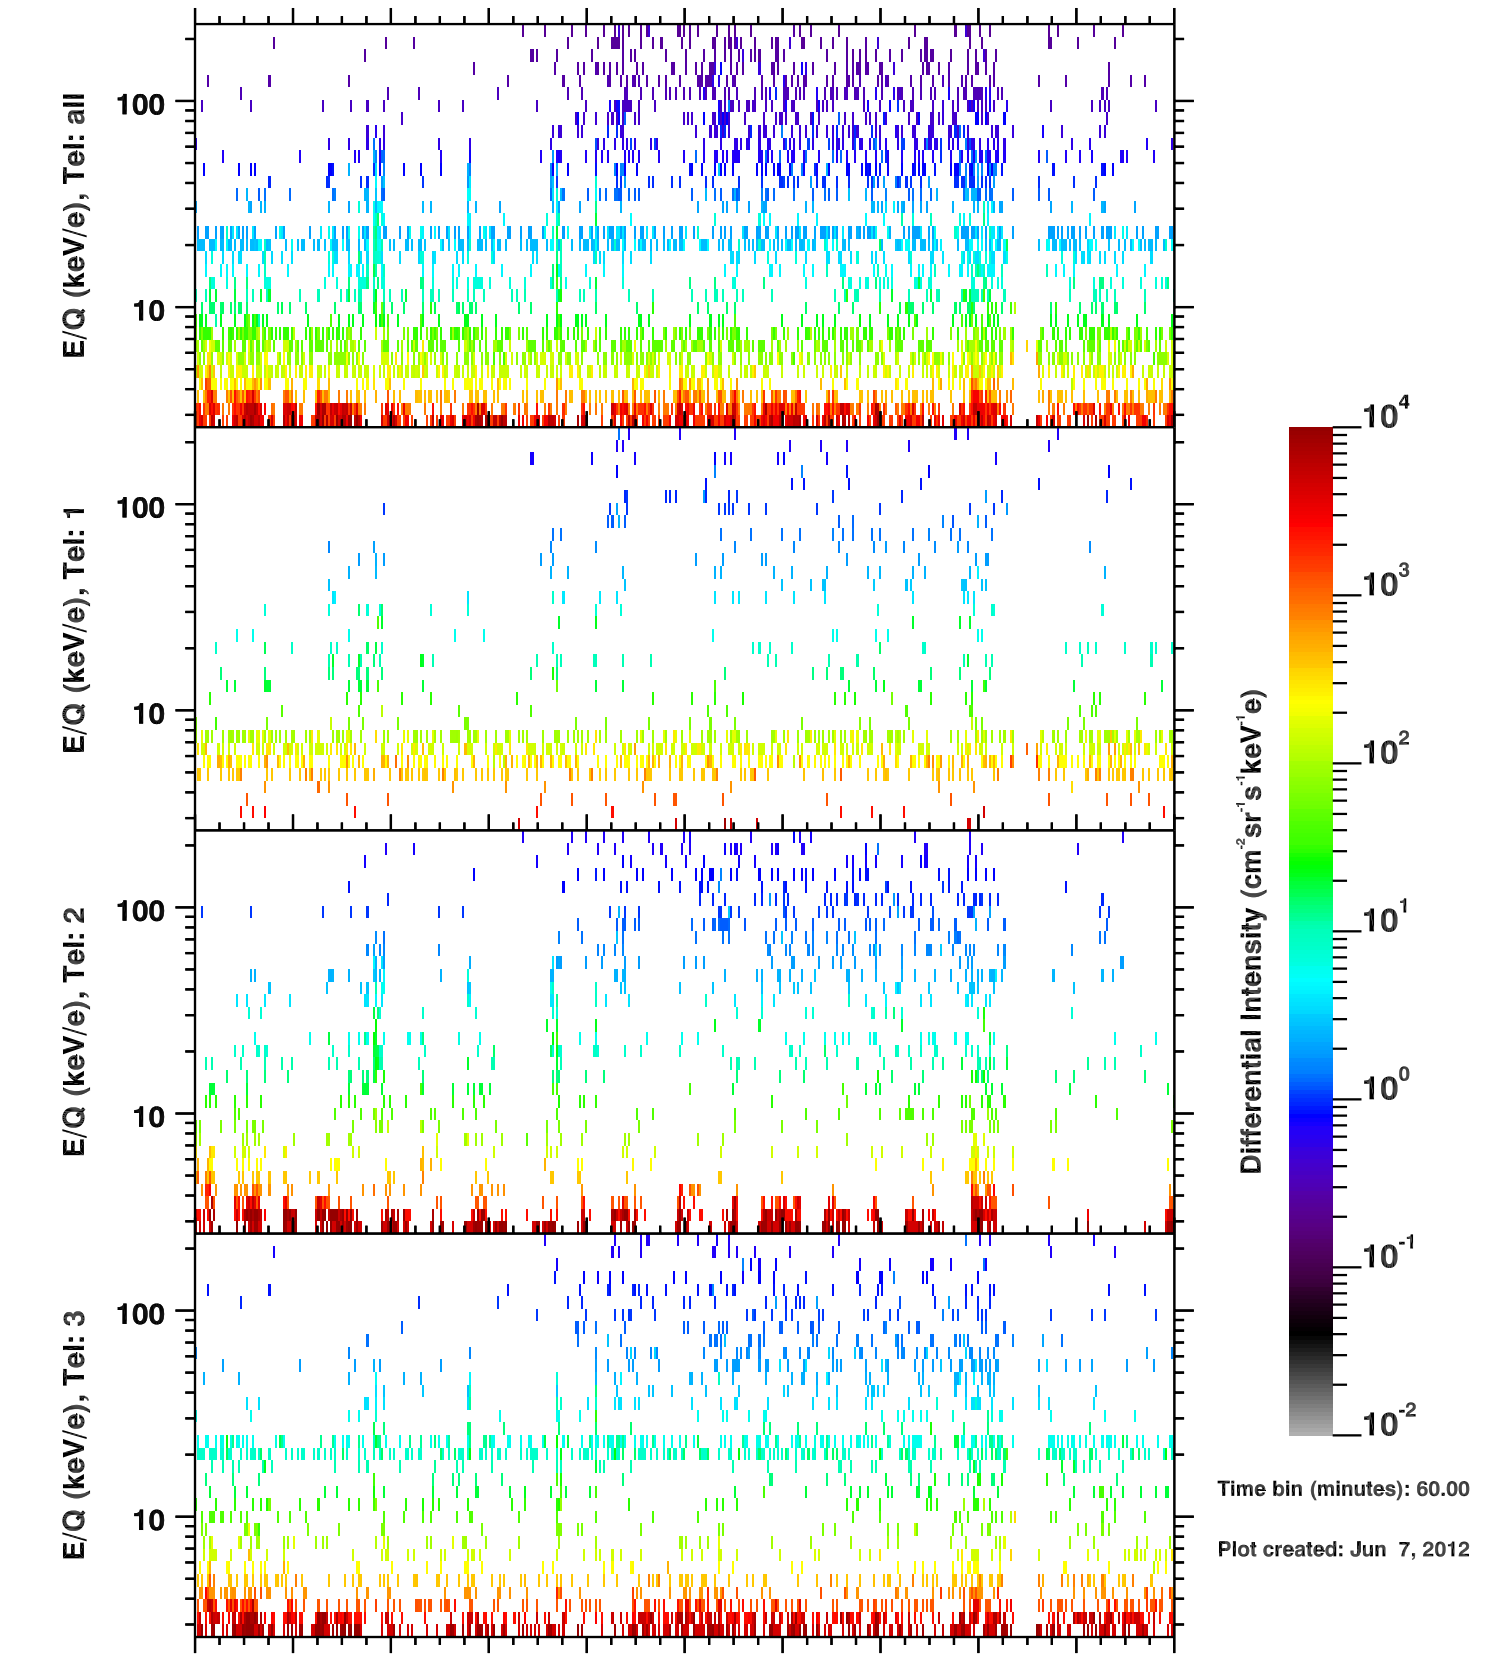

# Cassini/CHEMS | H+ Flux

Time bin (minutes): 60.00

Plot created: Jun 7, 2012

	260	262	264	266	268	270	272	274	276	278	280
R(Rs)	140.9	138.7	136.3	133.6	130.7	127.4	124.0	120.2	116.1	111.6	106.9
Lat(°)	-16.4	-16.3	-16.2	-16.1	-16.0	-15.9	-15.8	-15.6	-15.4	-15.2	-15.0
LT(dec.h)	6.2	6.2	6.3	6.3	6.4	6.5	6.5	6.6	6.7	6.8	6.8