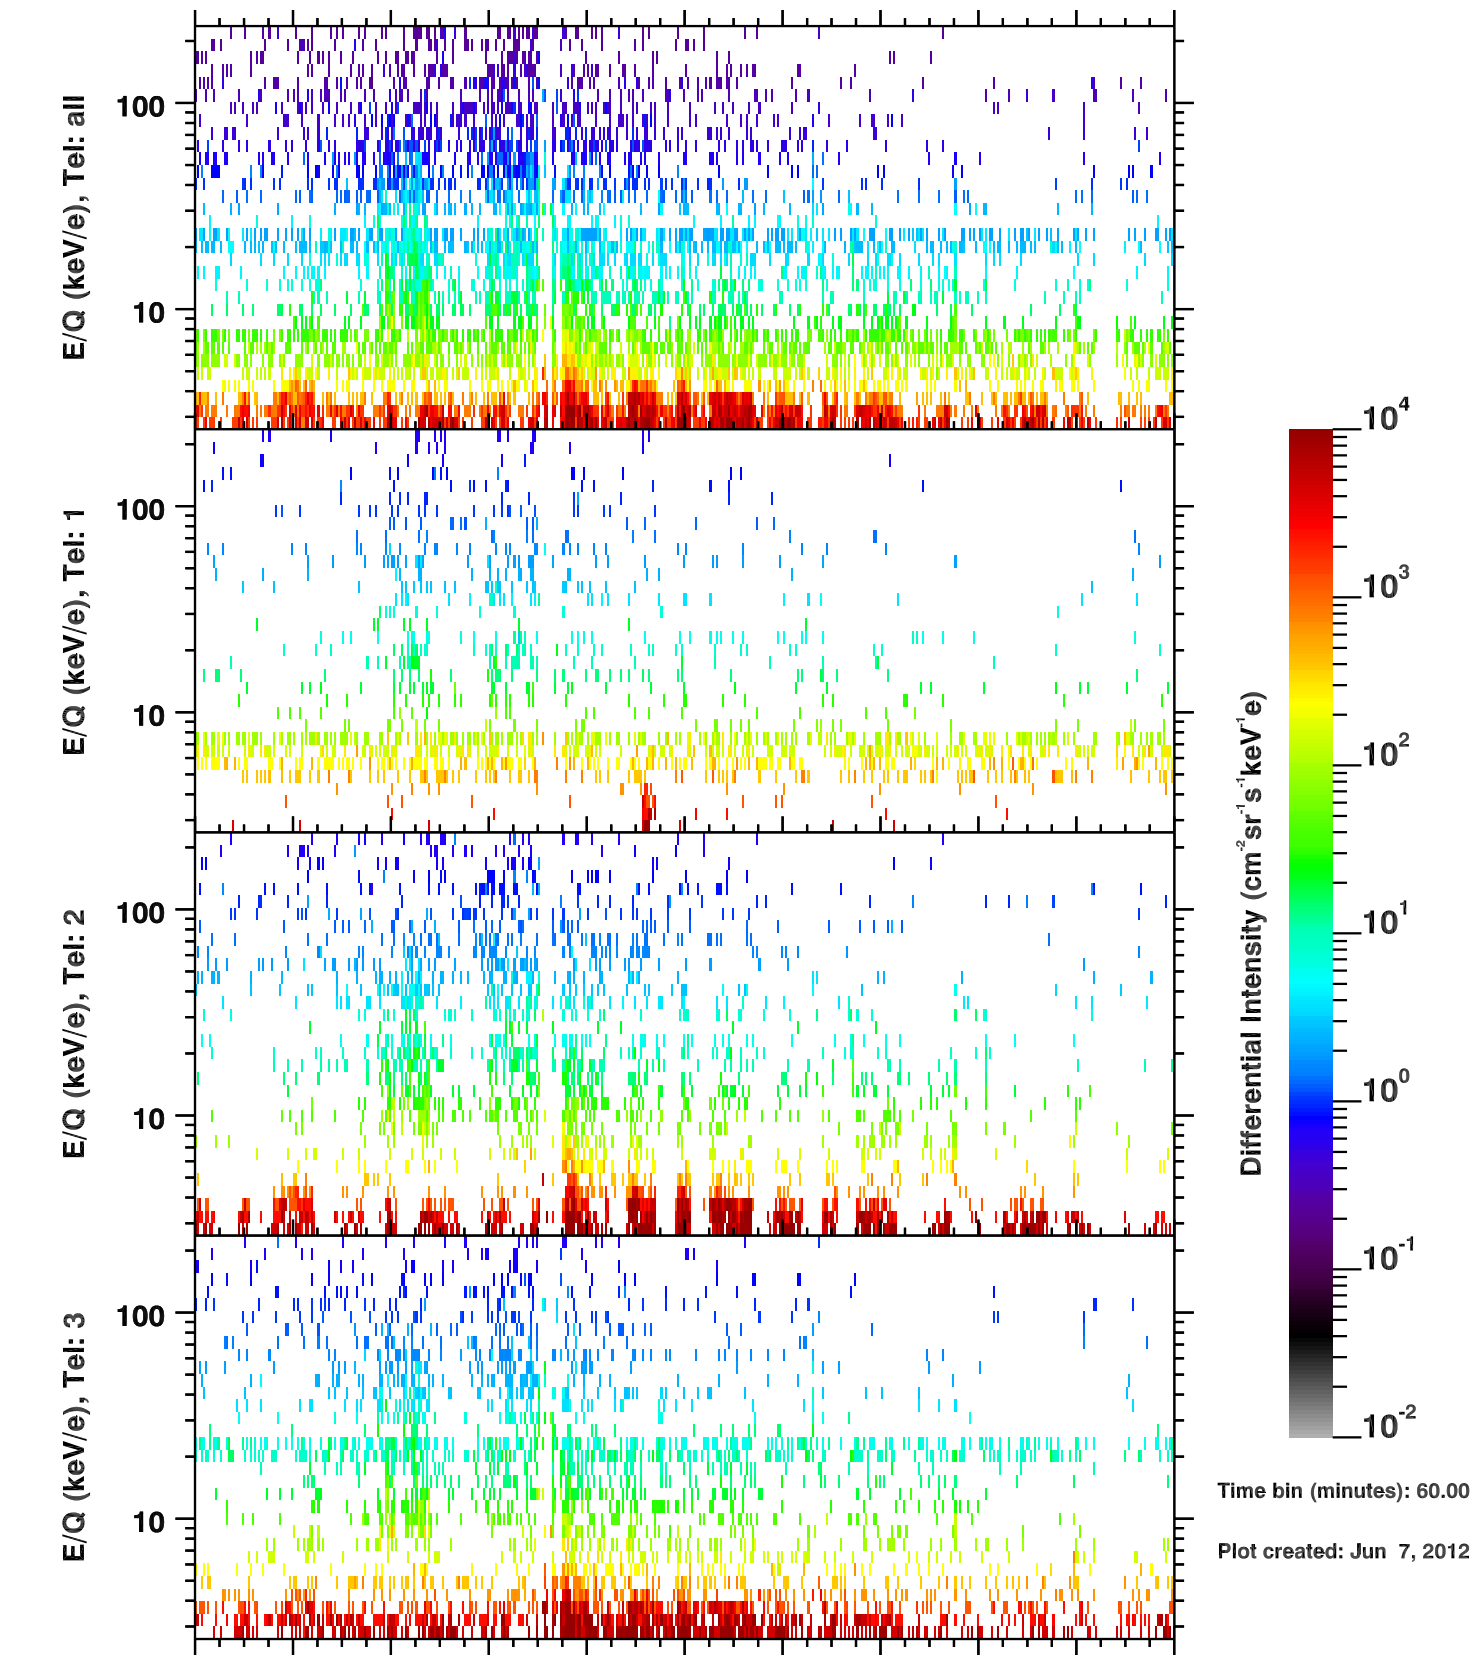

Cassini/CHEMS | H+ Flux

Time bin (minutes): 60.00

Plot created: Jun 7, 2012

	240	242	244	246	248	250	252	254	256	258	260
R(Rs)	150.9	150.9	150.6	150.1	149.4	148.6	147.5	146.2	144.6	142.9	140.9
Lat($^{\circ}$)	-17.1	-17.1	-17.0	-17.0	-16.9	-16.8	-16.8	-16.7	-16.6	-16.5	-16.4
LT(dec.h)	5.7	5.8	5.8	5.8	5.9	5.9	6.0	6.0	6.1	6.1	6.2