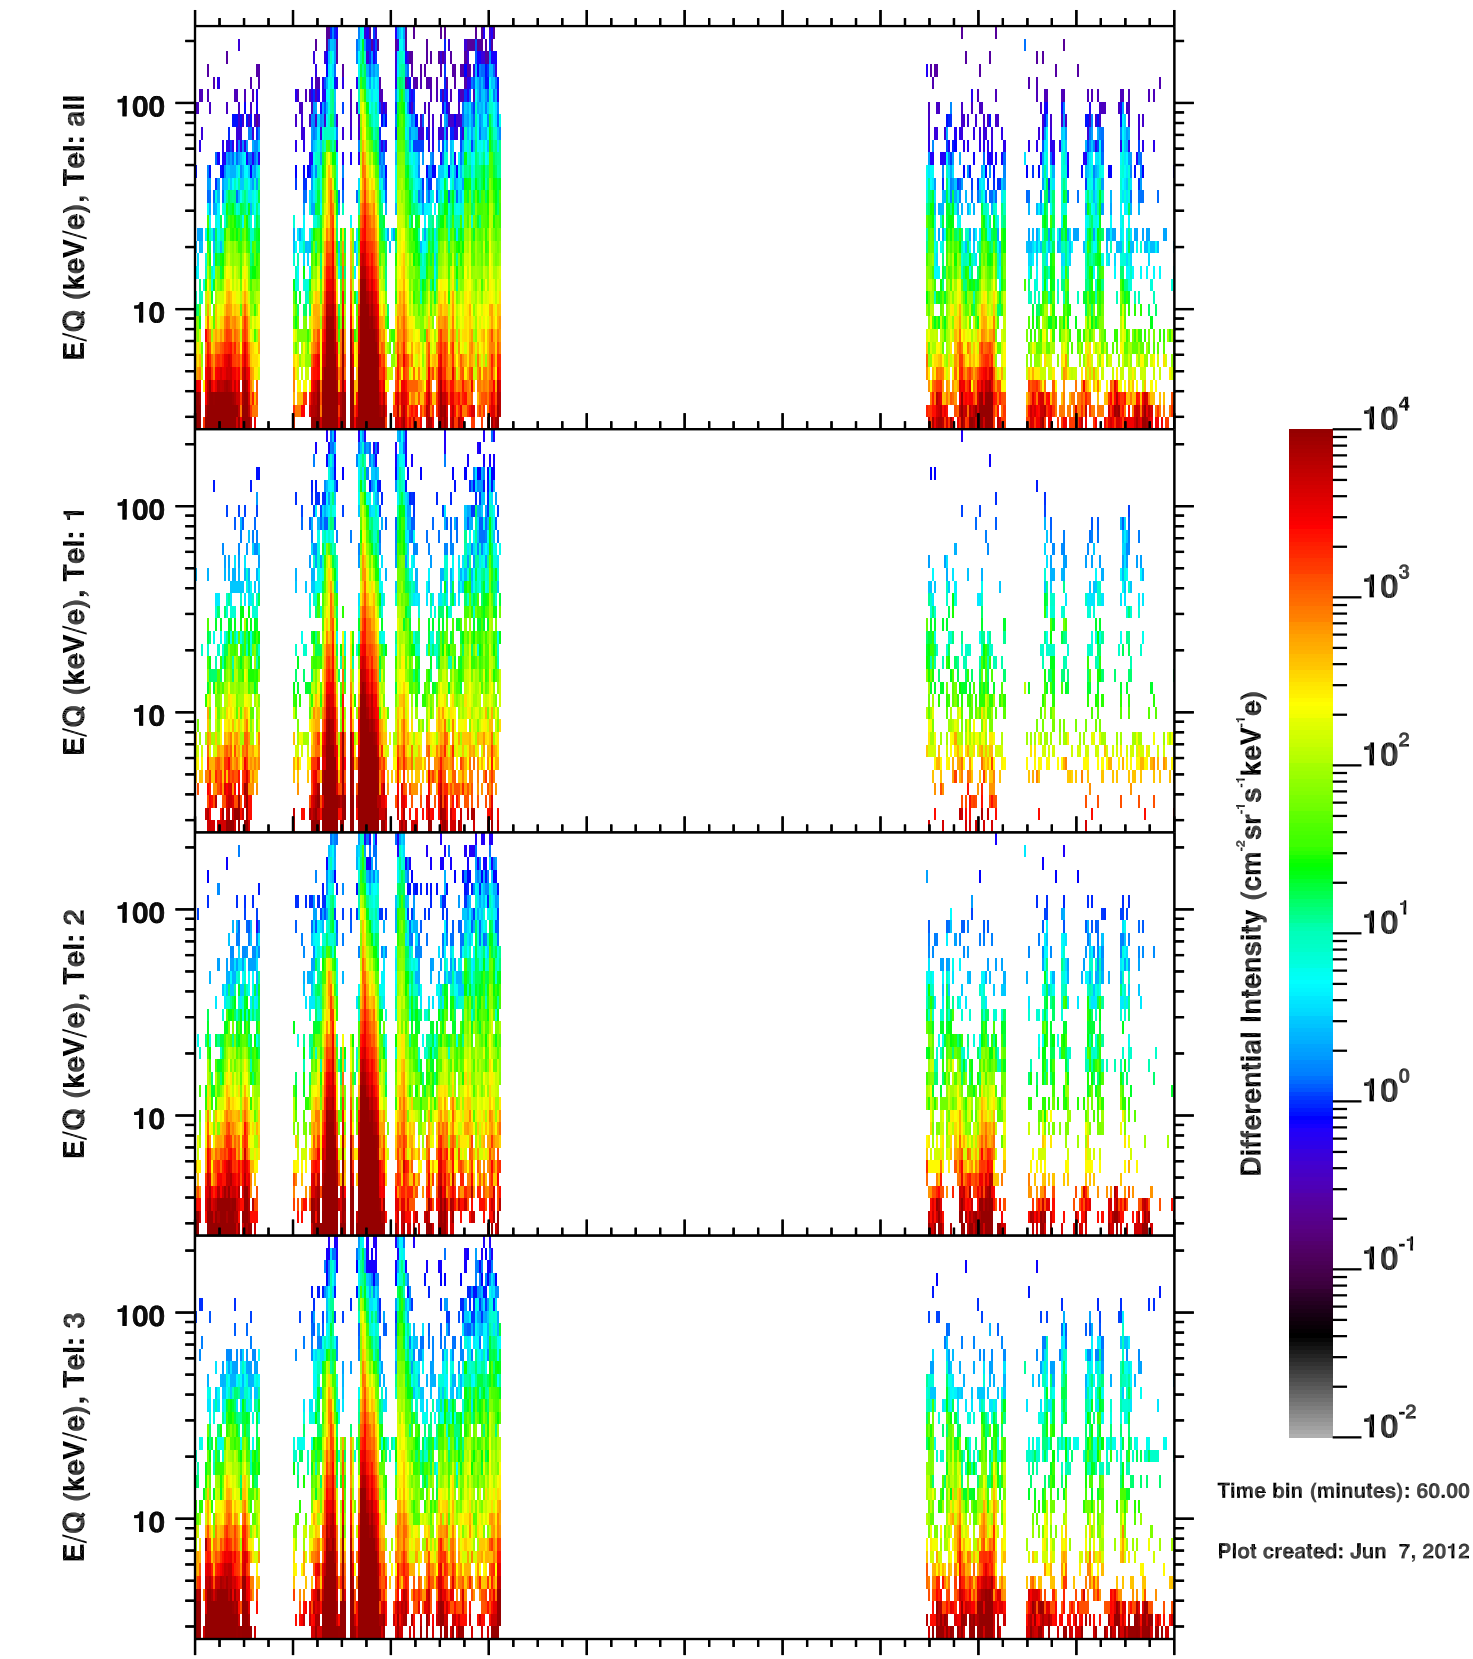

Cassini/CHEMS | H+ Flux

Time bin (minutes): 60.00

Plot created: Jun 7, 2012

	180	182	184	186	188	190	192	194	196	198	200
R(Rs)	43.0	19.6	15.0	33.4	46.9	58.0	67.7	76.3	83.9	90.9	97.3
Lat(°)	-15.5	-14.4	-14.5	-16.2	-16.6	-16.8	-16.9	-16.9	-17.0	-17.0	-17.1
LT(dec.h)	7.6	8.1	3.5	4.4	4.7	4.9	5.0	5.0	5.1	5.2	5.2

2004