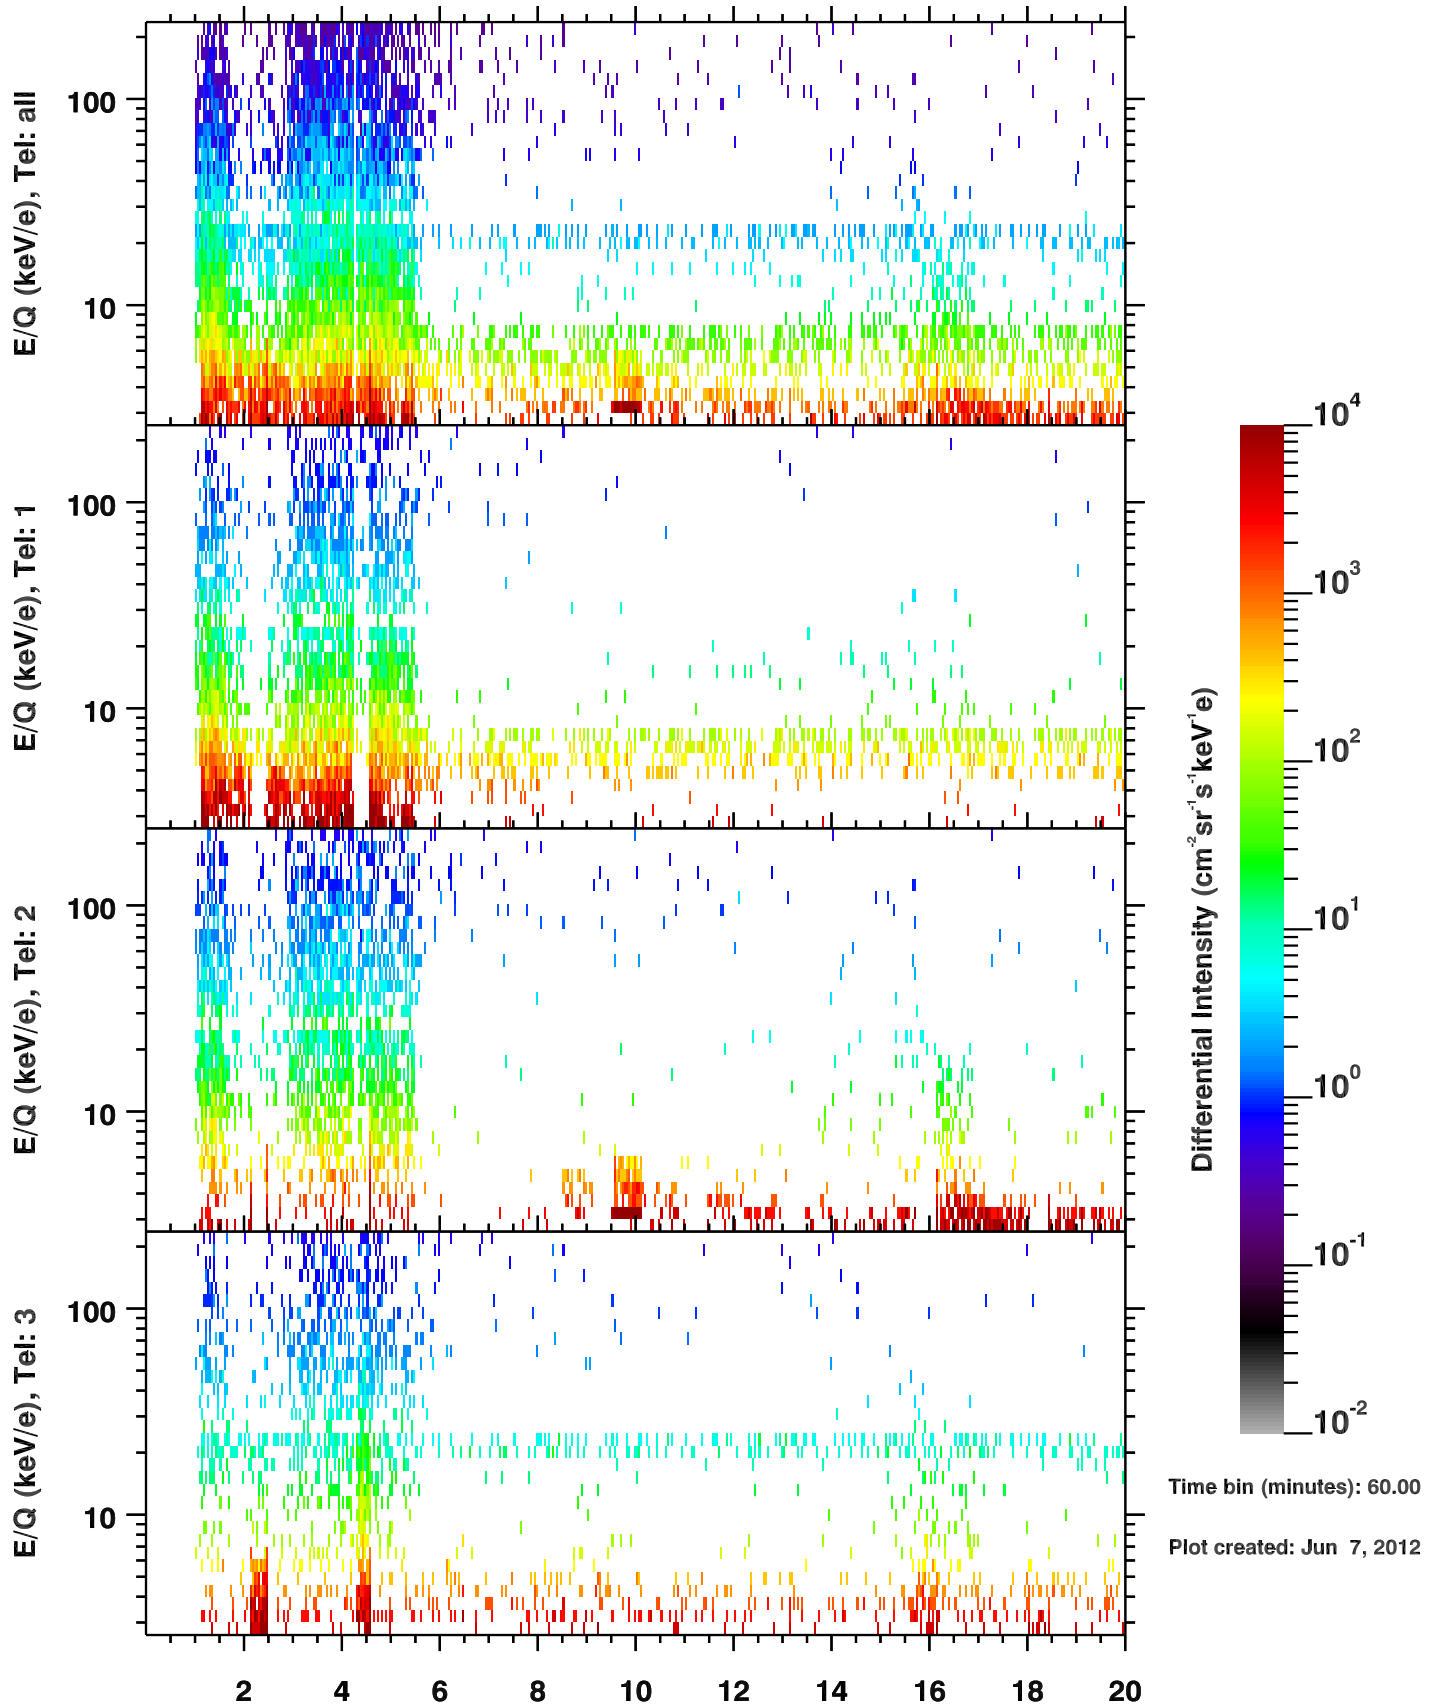

### Cassini/CHEMS | H+ Flux

R(Rs)	1442.9	1427.7	1412.5	1397.4	1382.2	1367.0	1351.8	1336.6	1321.4	1306.1
Lat(°)	-16.3	-16.3	-16.3	-16.3	-16.3	-16.3	-16.3	-16.3	-16.3	-16.3
LT(dec.h)	7.5	7.5	7.5	7.5	7.5	7.5	7.5	7.5	7.5	7.5