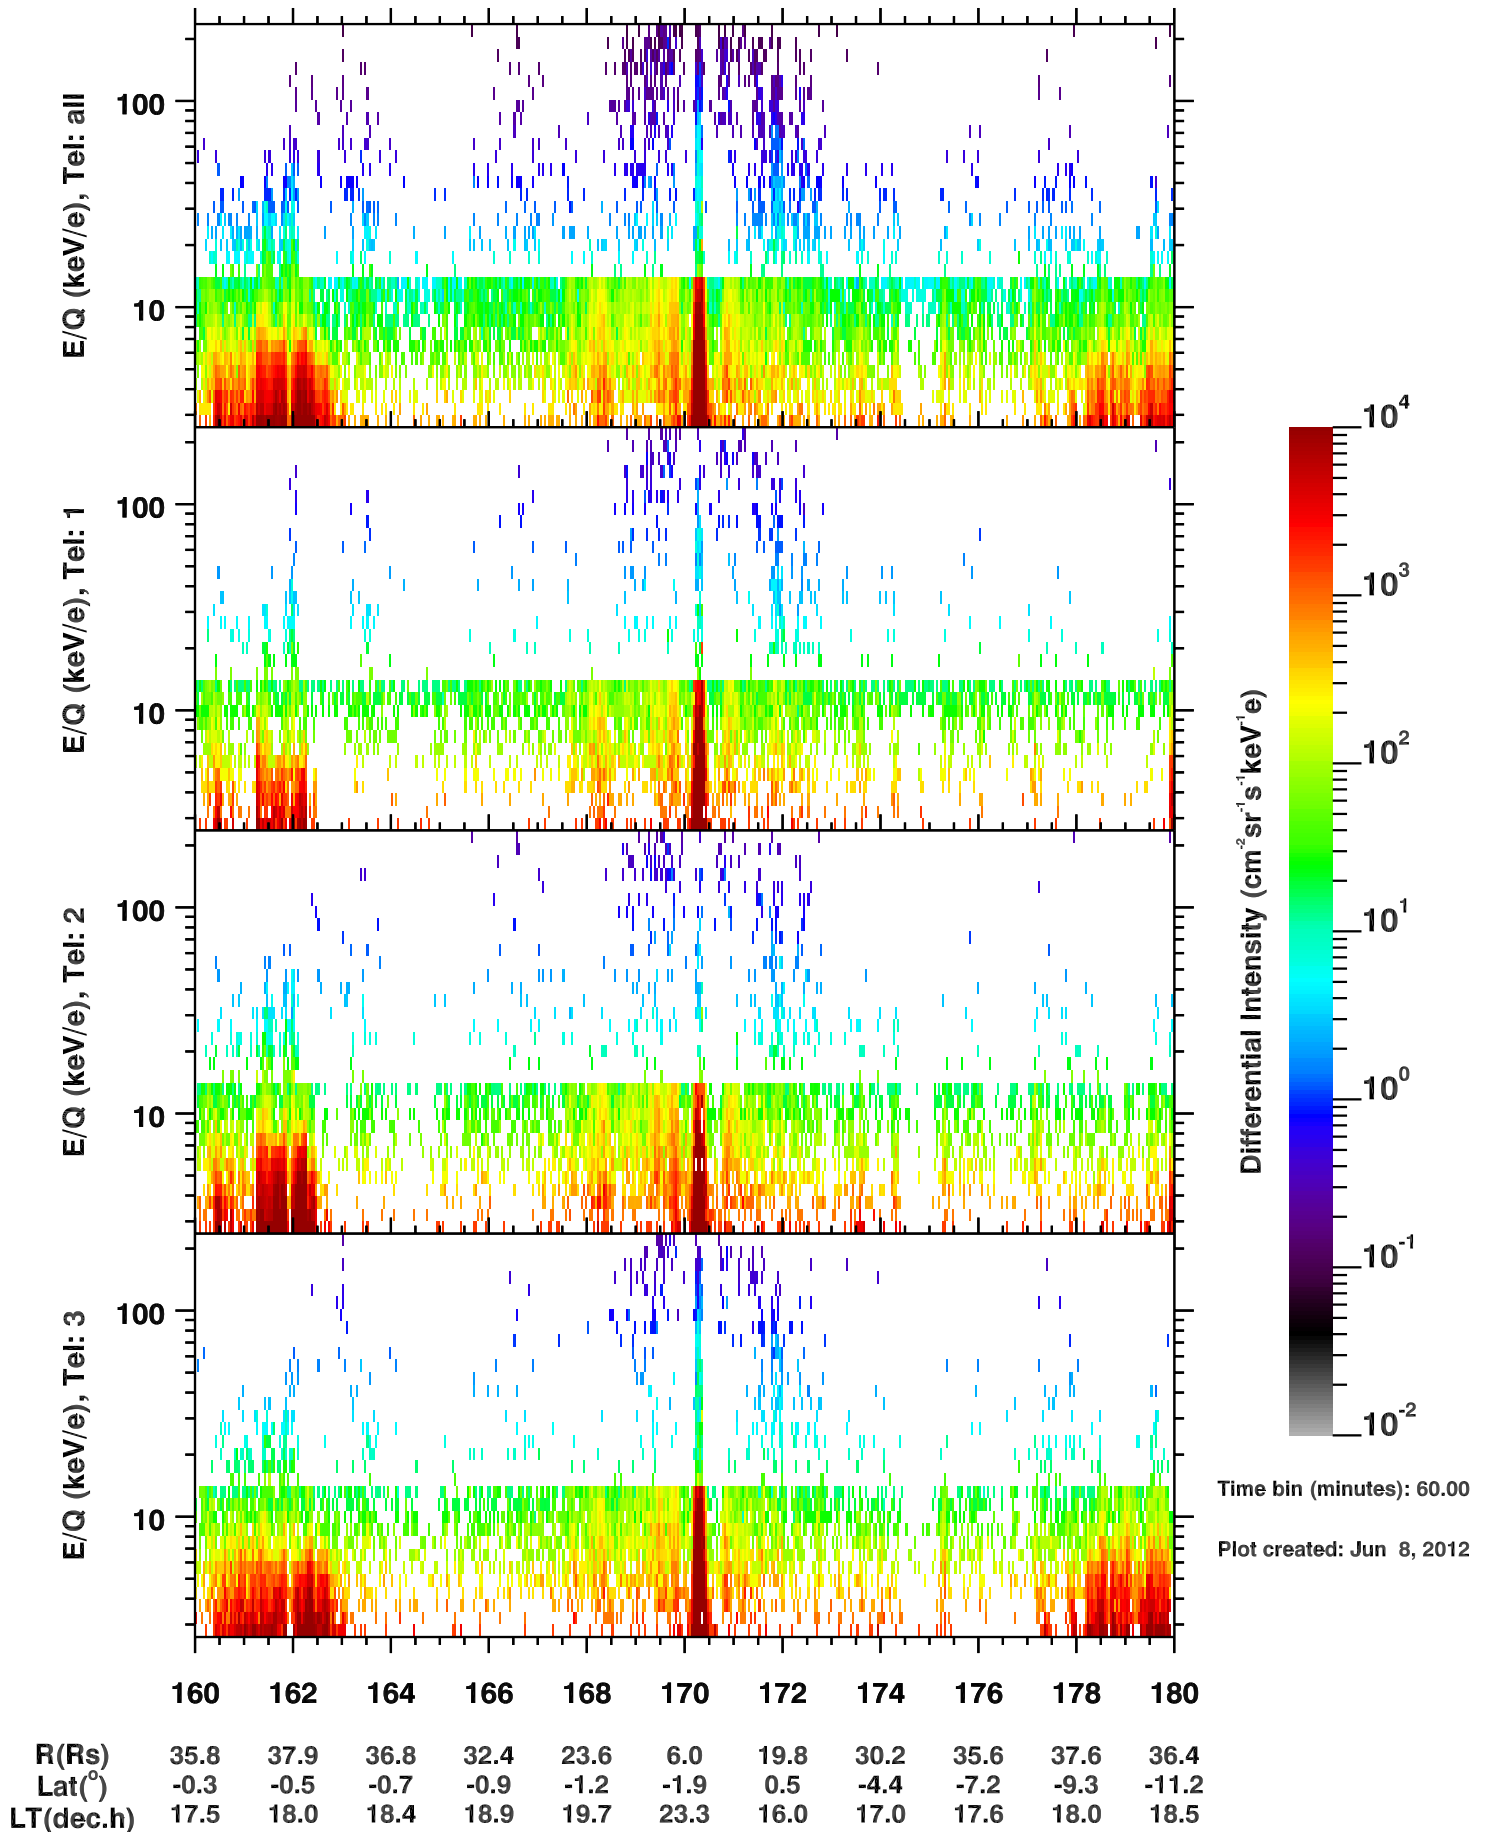

Cassini/CHEMS | He+ + Flux

Time bin (minutes): 60.00

Plot created: Jun 8, 2012