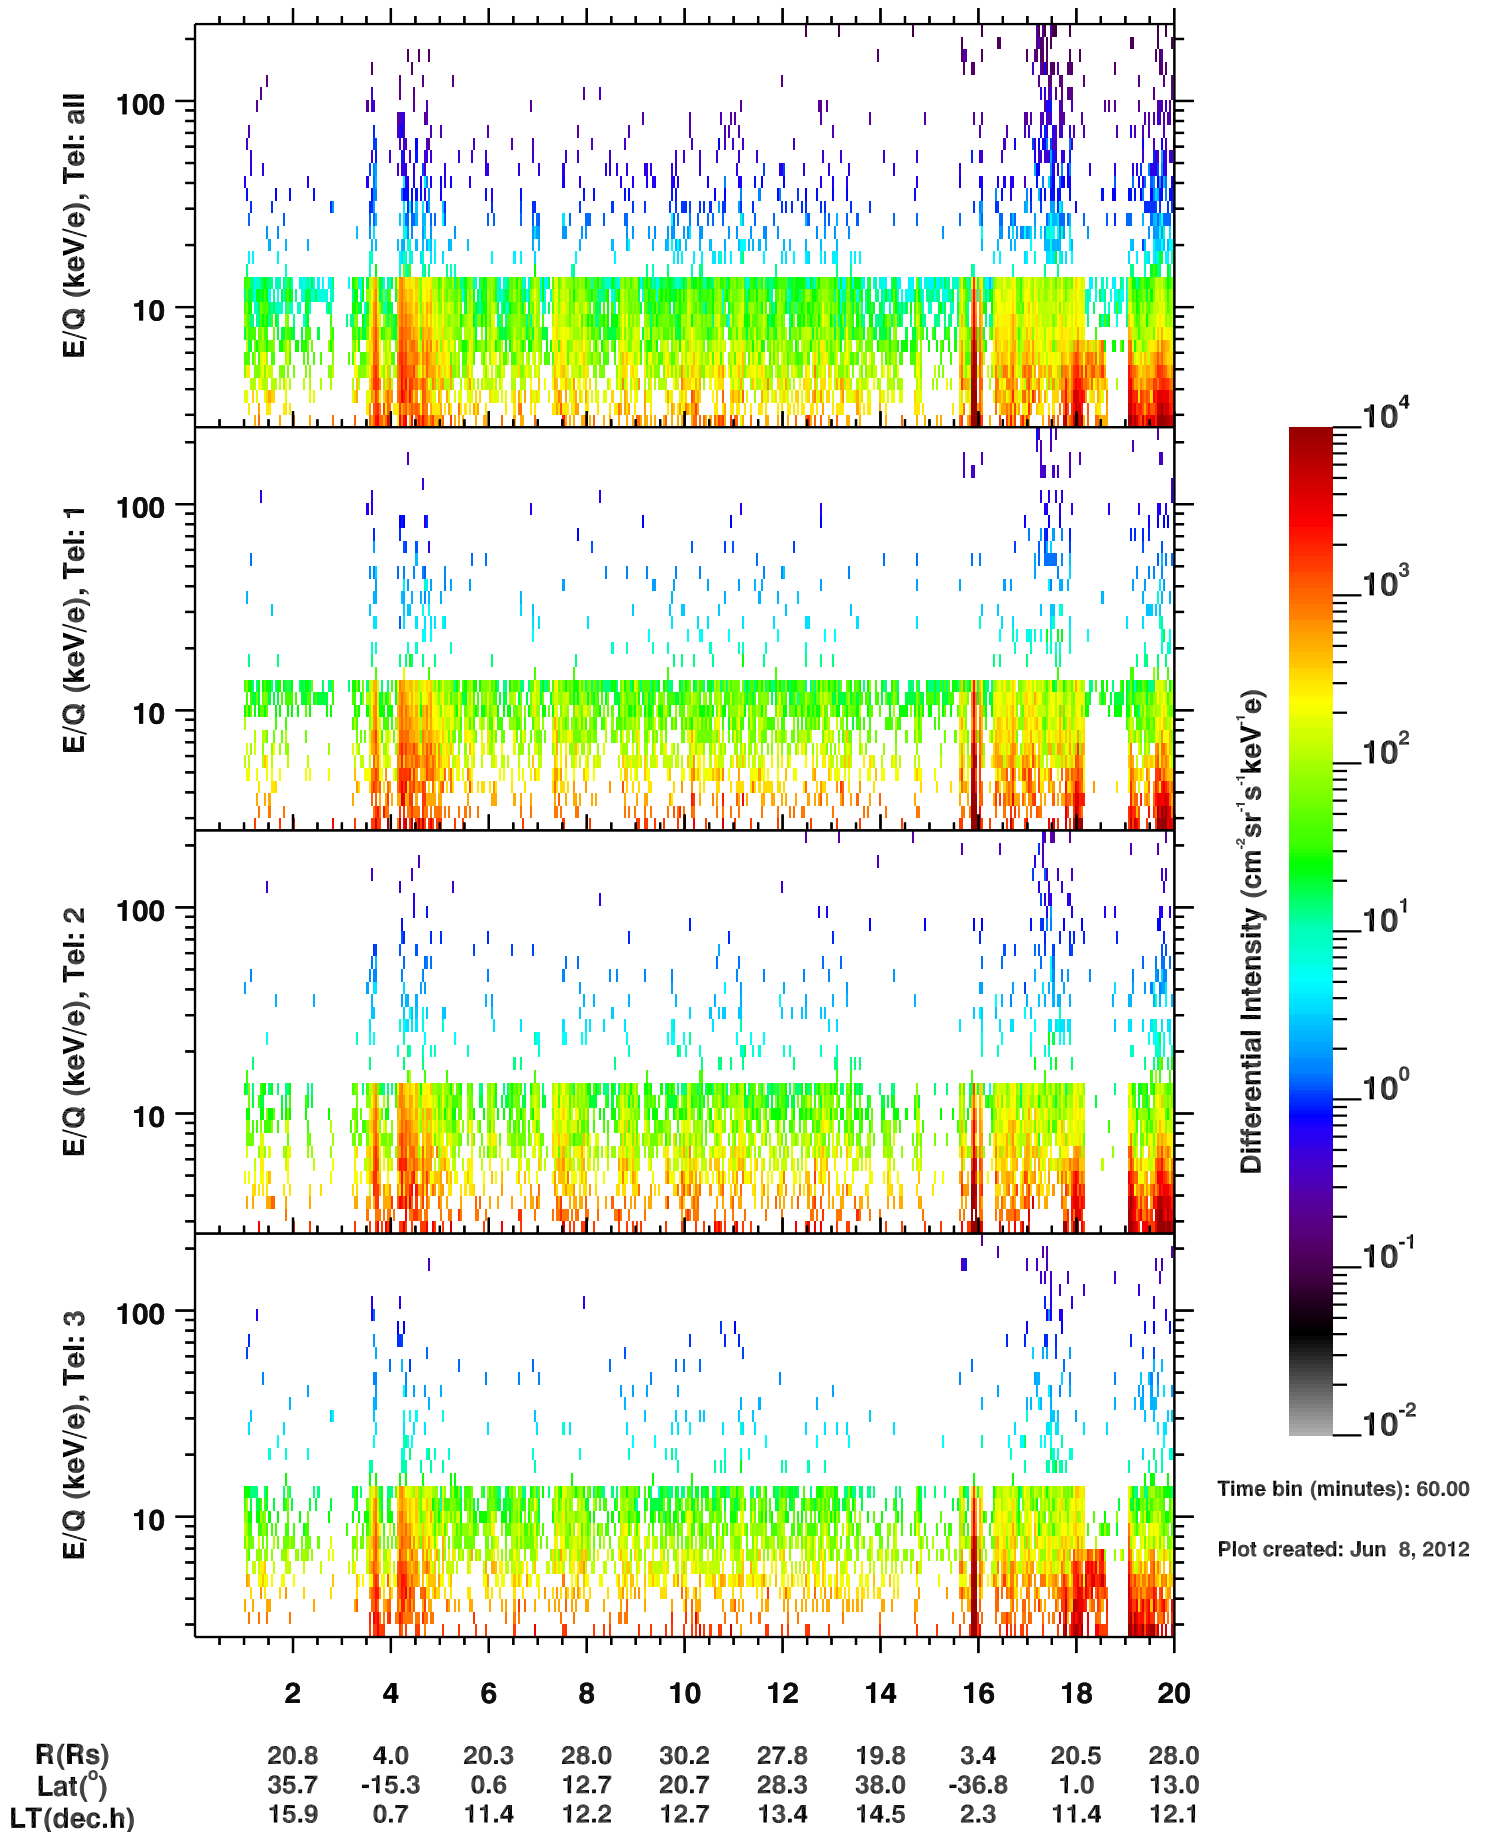

Cassini/CHEMS | He++ Flux

2008

Time bin (minutes): 60.00

Plot created: Jun 8, 2012