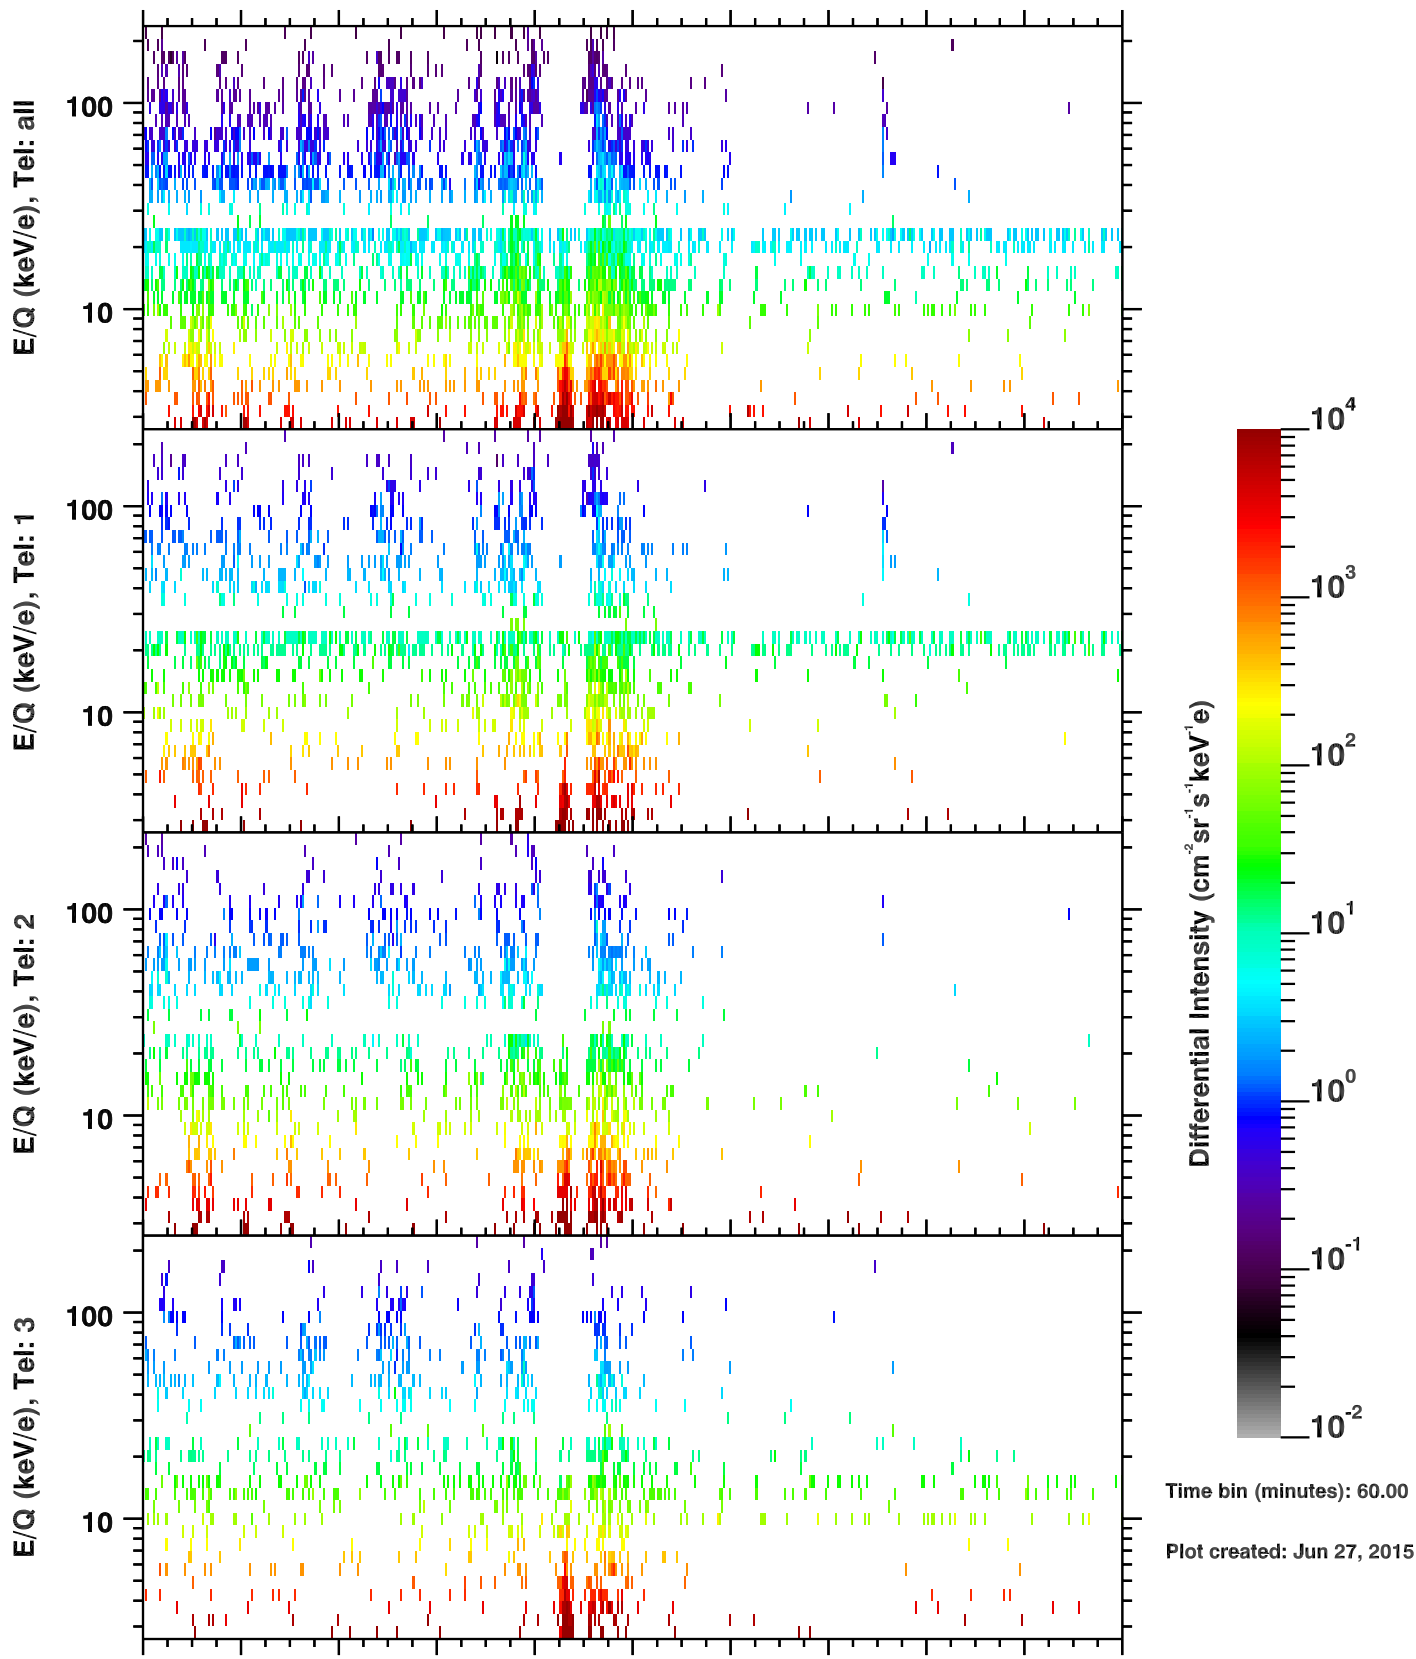

Cassini/CHEMS | He+ Flux

Time bin (minutes): 60.00
 Plot created: Jun 27, 2015

	140	142	144	146	148	150	152	154	156	158	160
R(Rs)	41.0	38.7	33.6	24.8	9.5	16.5	28.7	35.9	39.9	41.3	40.1
Lat(°)	-0.3	-0.3	-0.3	-0.3	-0.1	-0.2	-0.3	-0.3	-0.3	-0.3	-0.3
LT(dec.h)	3.6	4.0	4.6	5.5	8.4	0.2	1.7	2.4	2.9	3.3	3.8
L	41.0	38.7	33.6	24.8	9.5	16.5	28.7	35.9	39.9	41.3	40.1