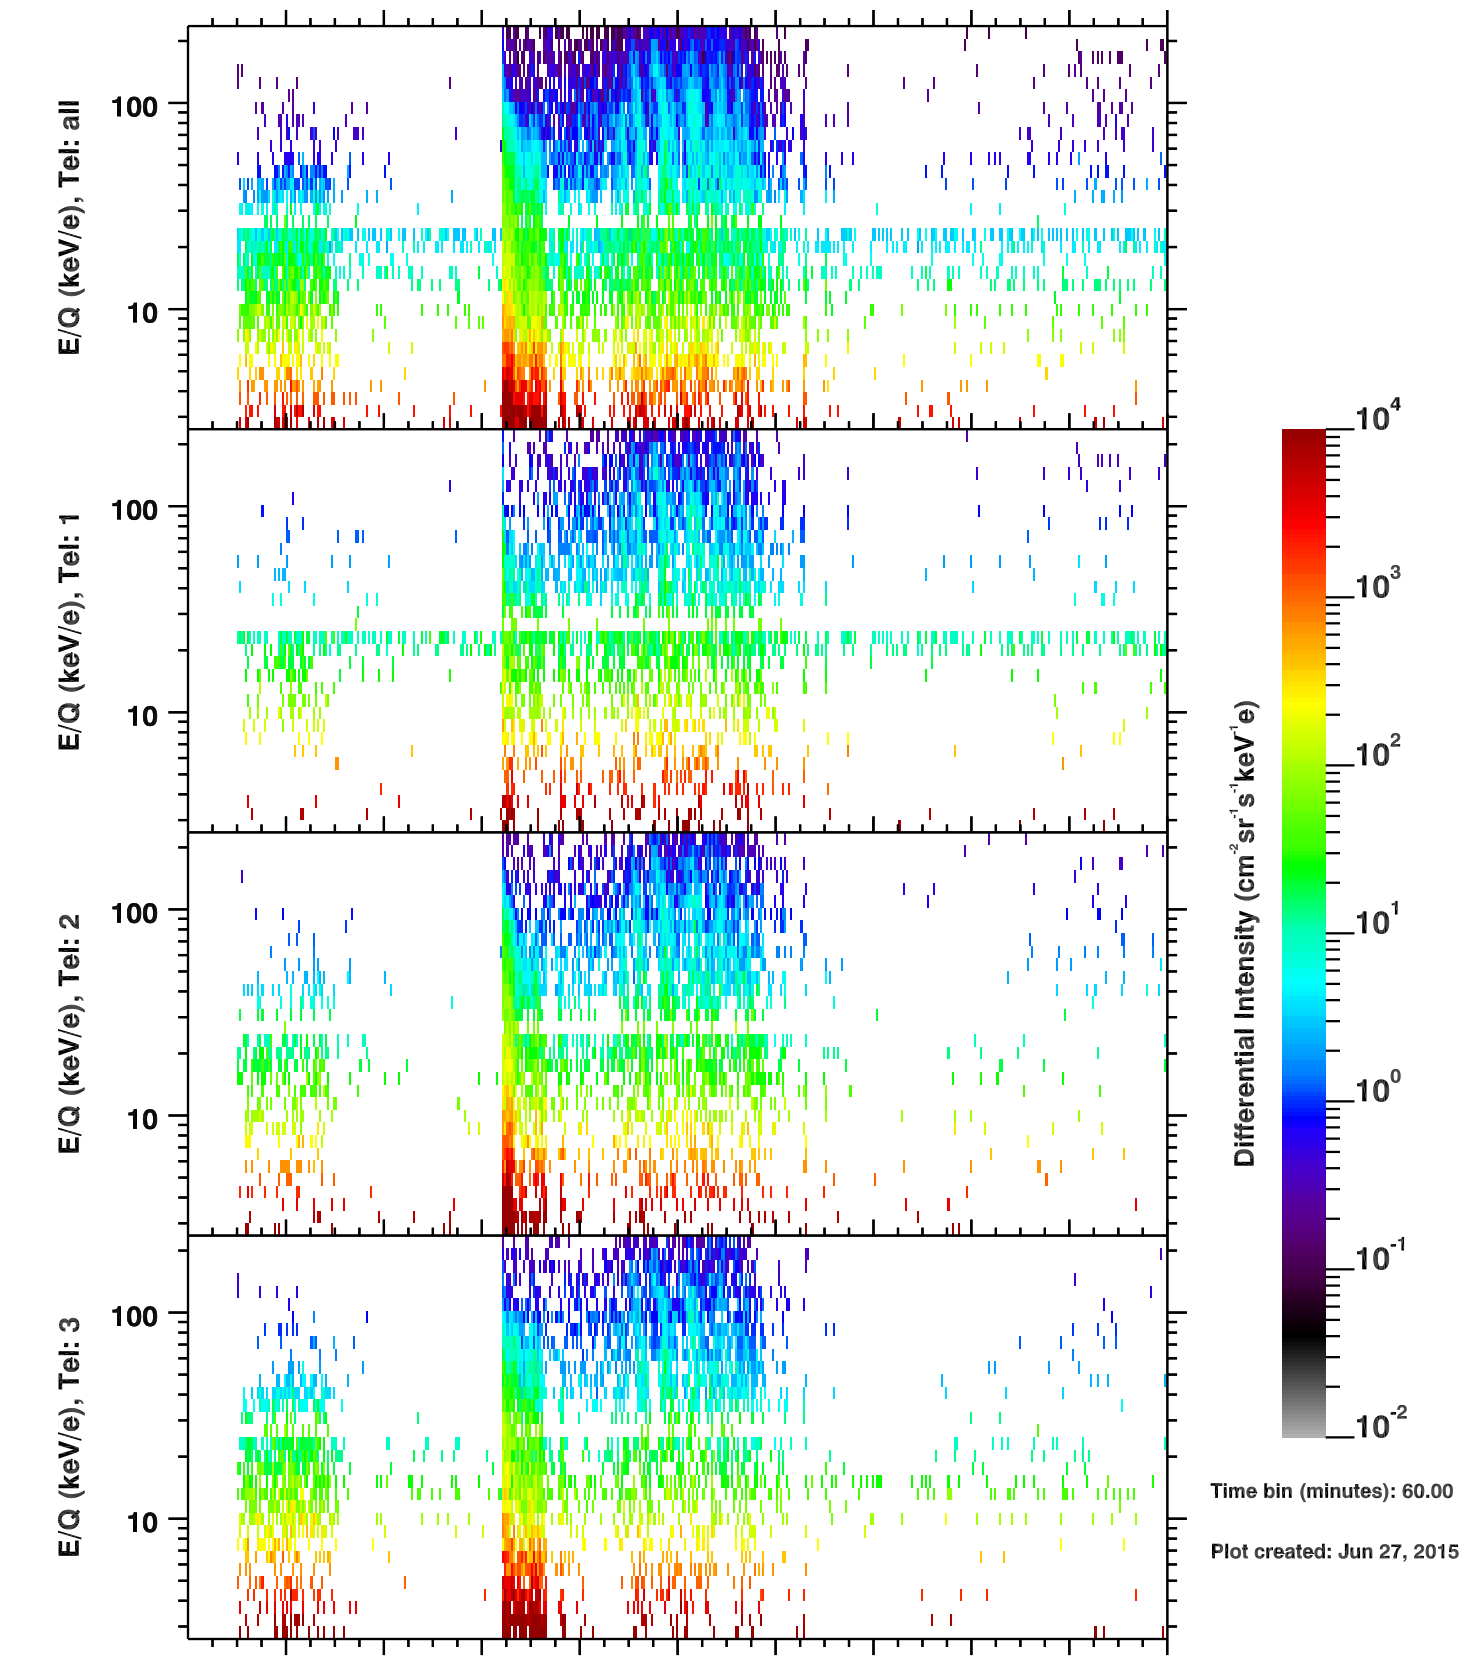

### Cassini/CHEMS | He+ Flux

Time bin (minutes): 60.00

Plot created: Jun 27, 2015

	2	4	6	8	10	12	14	16	18	20
R(Rs)	45.3	38.8	30.0	18.3	8.6	21.7	33.1	41.5	47.7	52.2
Lat(°)	28.7	28.4	26.6	18.4	-28.6	0.9	7.2	10.3	12.2	13.6
LT(dec.h)	5.4	6.0	7.0	8.9	17.8	23.6	0.8	1.5	2.0	2.4
L	58.9	50.1	37.6	20.3	11.2	21.7	33.6	42.8	49.9	55.3