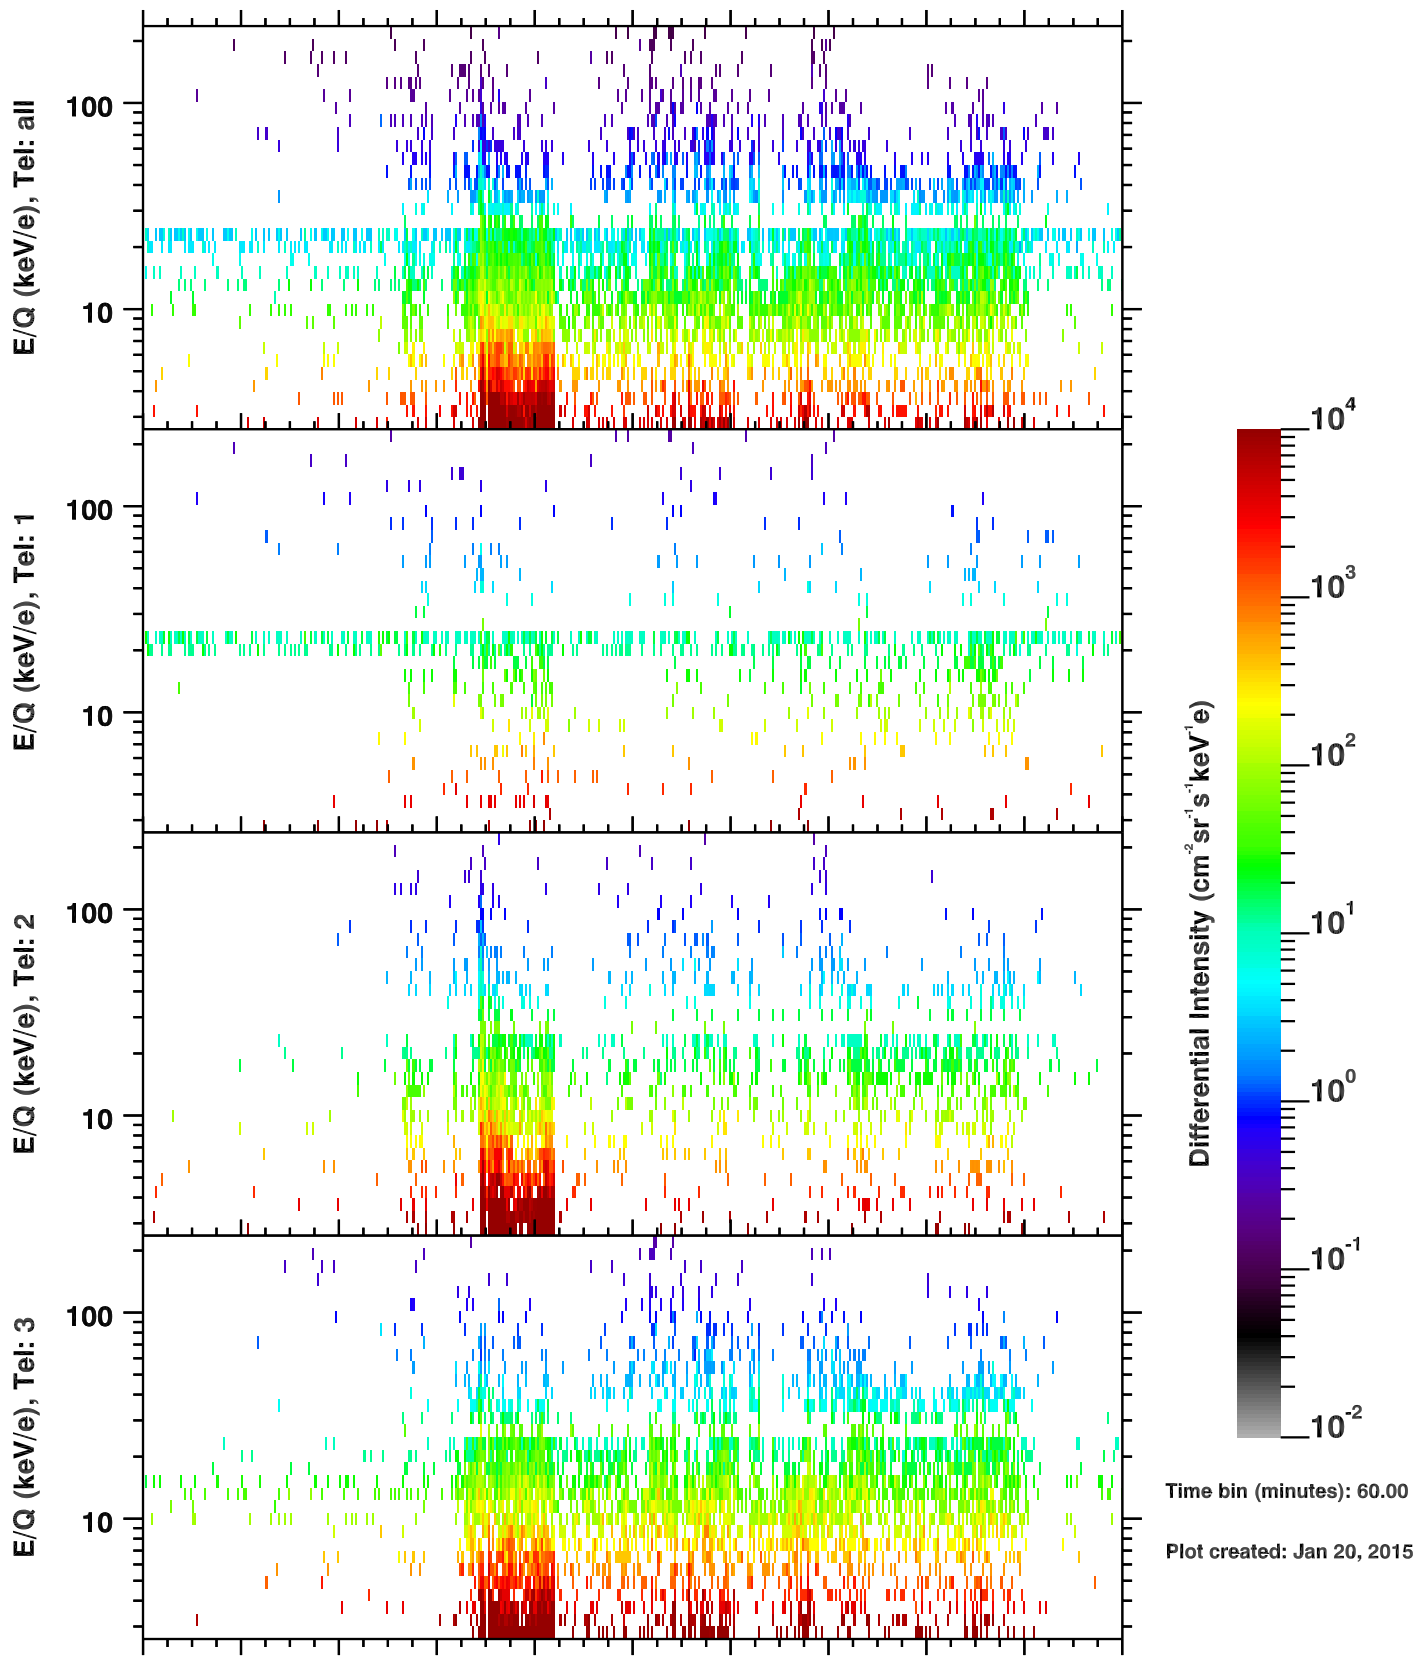

### Cassini/CHEMS | He+ Flux

Time bin (minutes): 60.00  
 Plot created: Jan 20, 2015

	350	352	354	356	358	360	362	364	1	3	5
R(Rs)	43.6	48.9	52.6	55.0	56.1	56.0	54.6	52.0	47.9	42.3	34.7
Lat(°)	18.0	20.7	22.7	24.2	25.5	26.6	27.4	28.1	28.6	28.6	27.8
LT(dec.h)	1.9	2.4	2.8	3.2	3.5	3.9	4.2	4.6	5.1	5.7	6.5