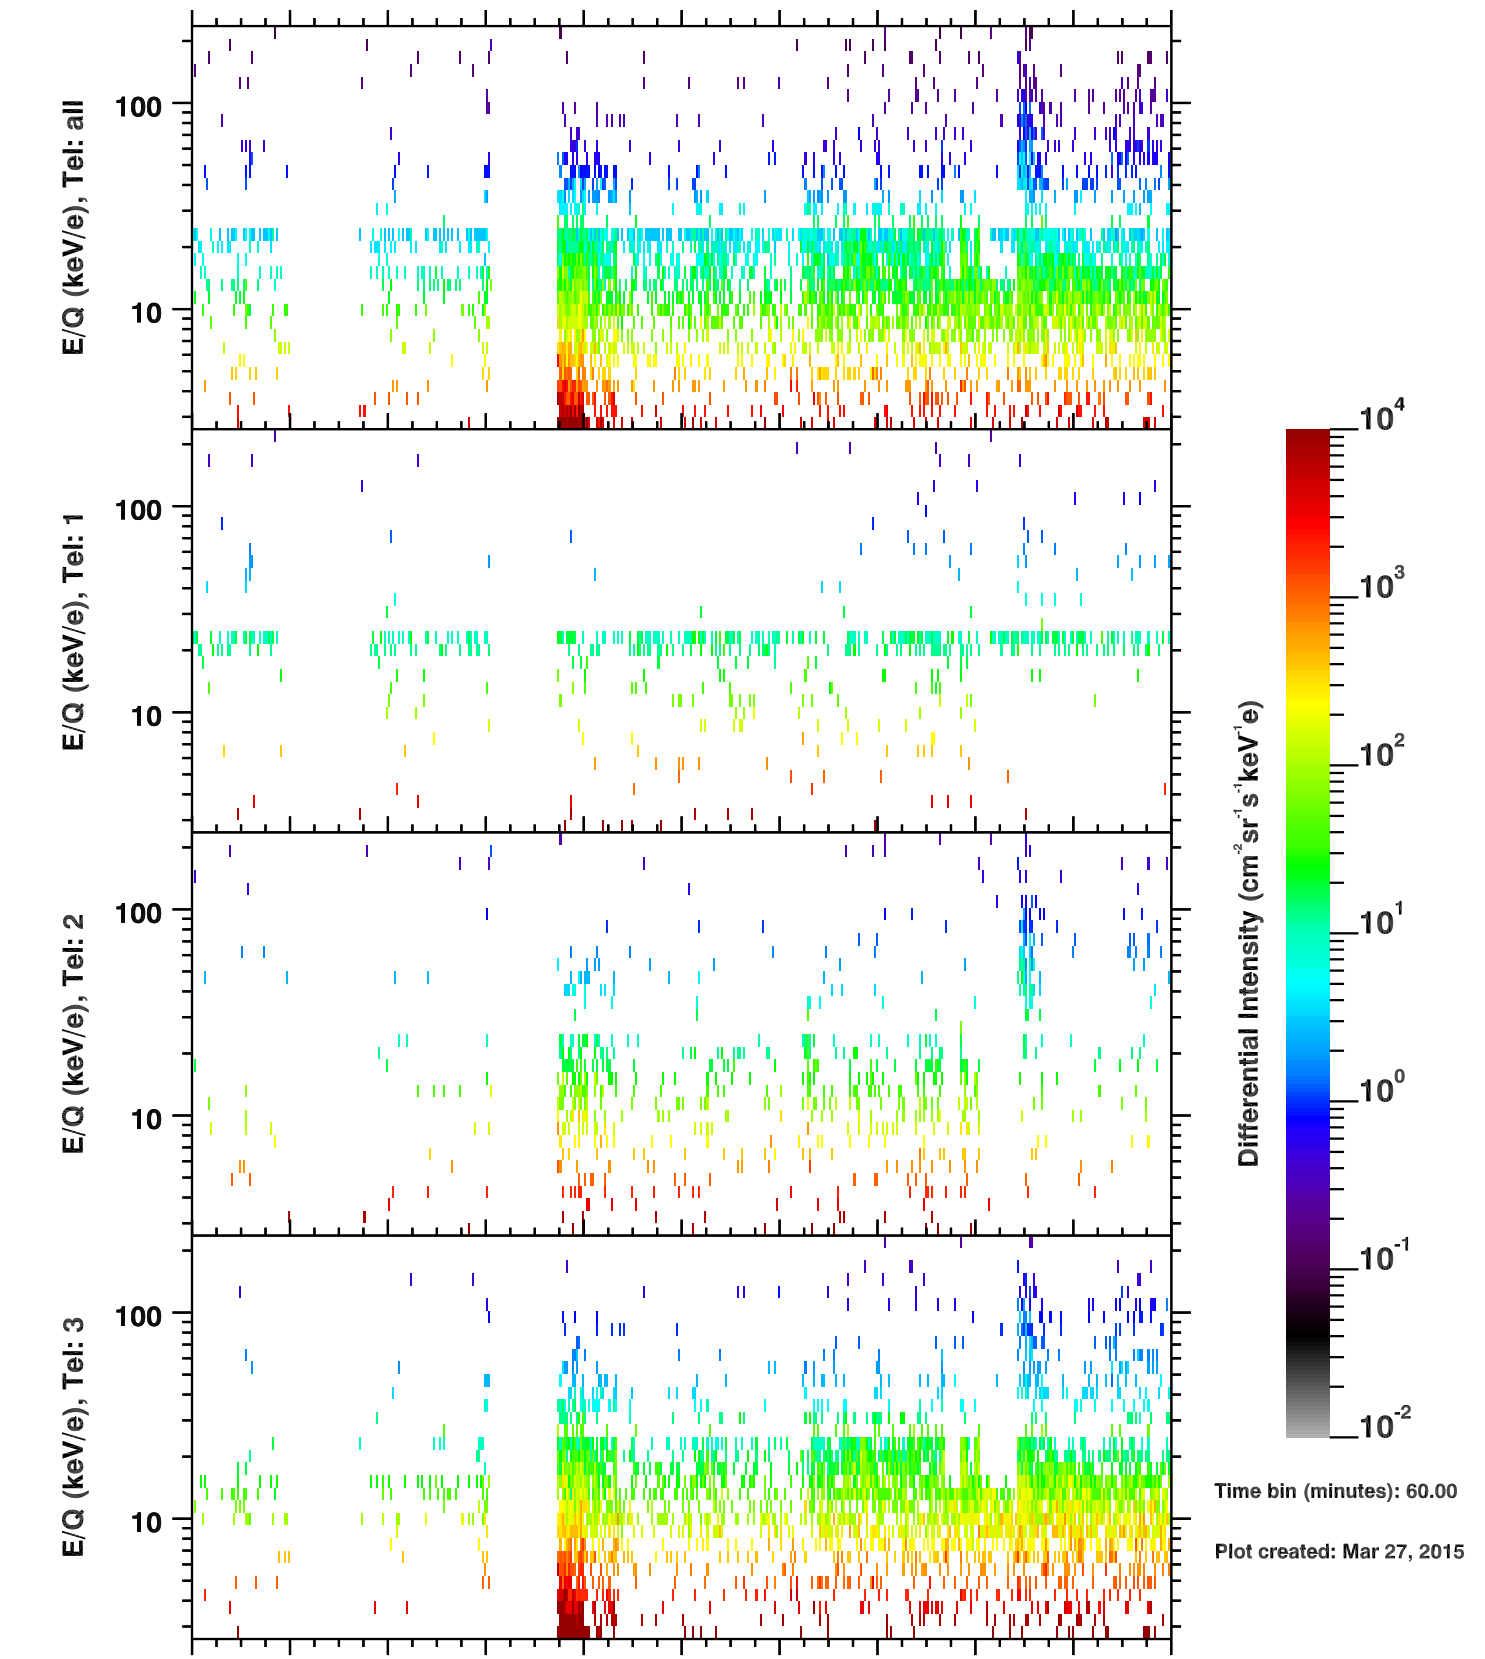

Cassini/CHEMS | He+ Flux

Time bin (minutes): 60.00
 Plot created: Mar 27, 2015

	300	302	304	306	308	310	312	314	316	318	320
R(Rs)	36.1	44.7	51.7	57.5	62.2	66.1	69.0	71.2	72.6	73.3	73.3
Lat(°)	17.8	22.8	25.8	27.9	29.4	30.5	31.3	32.0	32.4	32.8	33.0
LT(dec.h)	1.6	2.3	2.8	3.2	3.6	3.9	4.2	4.5	4.7	5.0	5.2