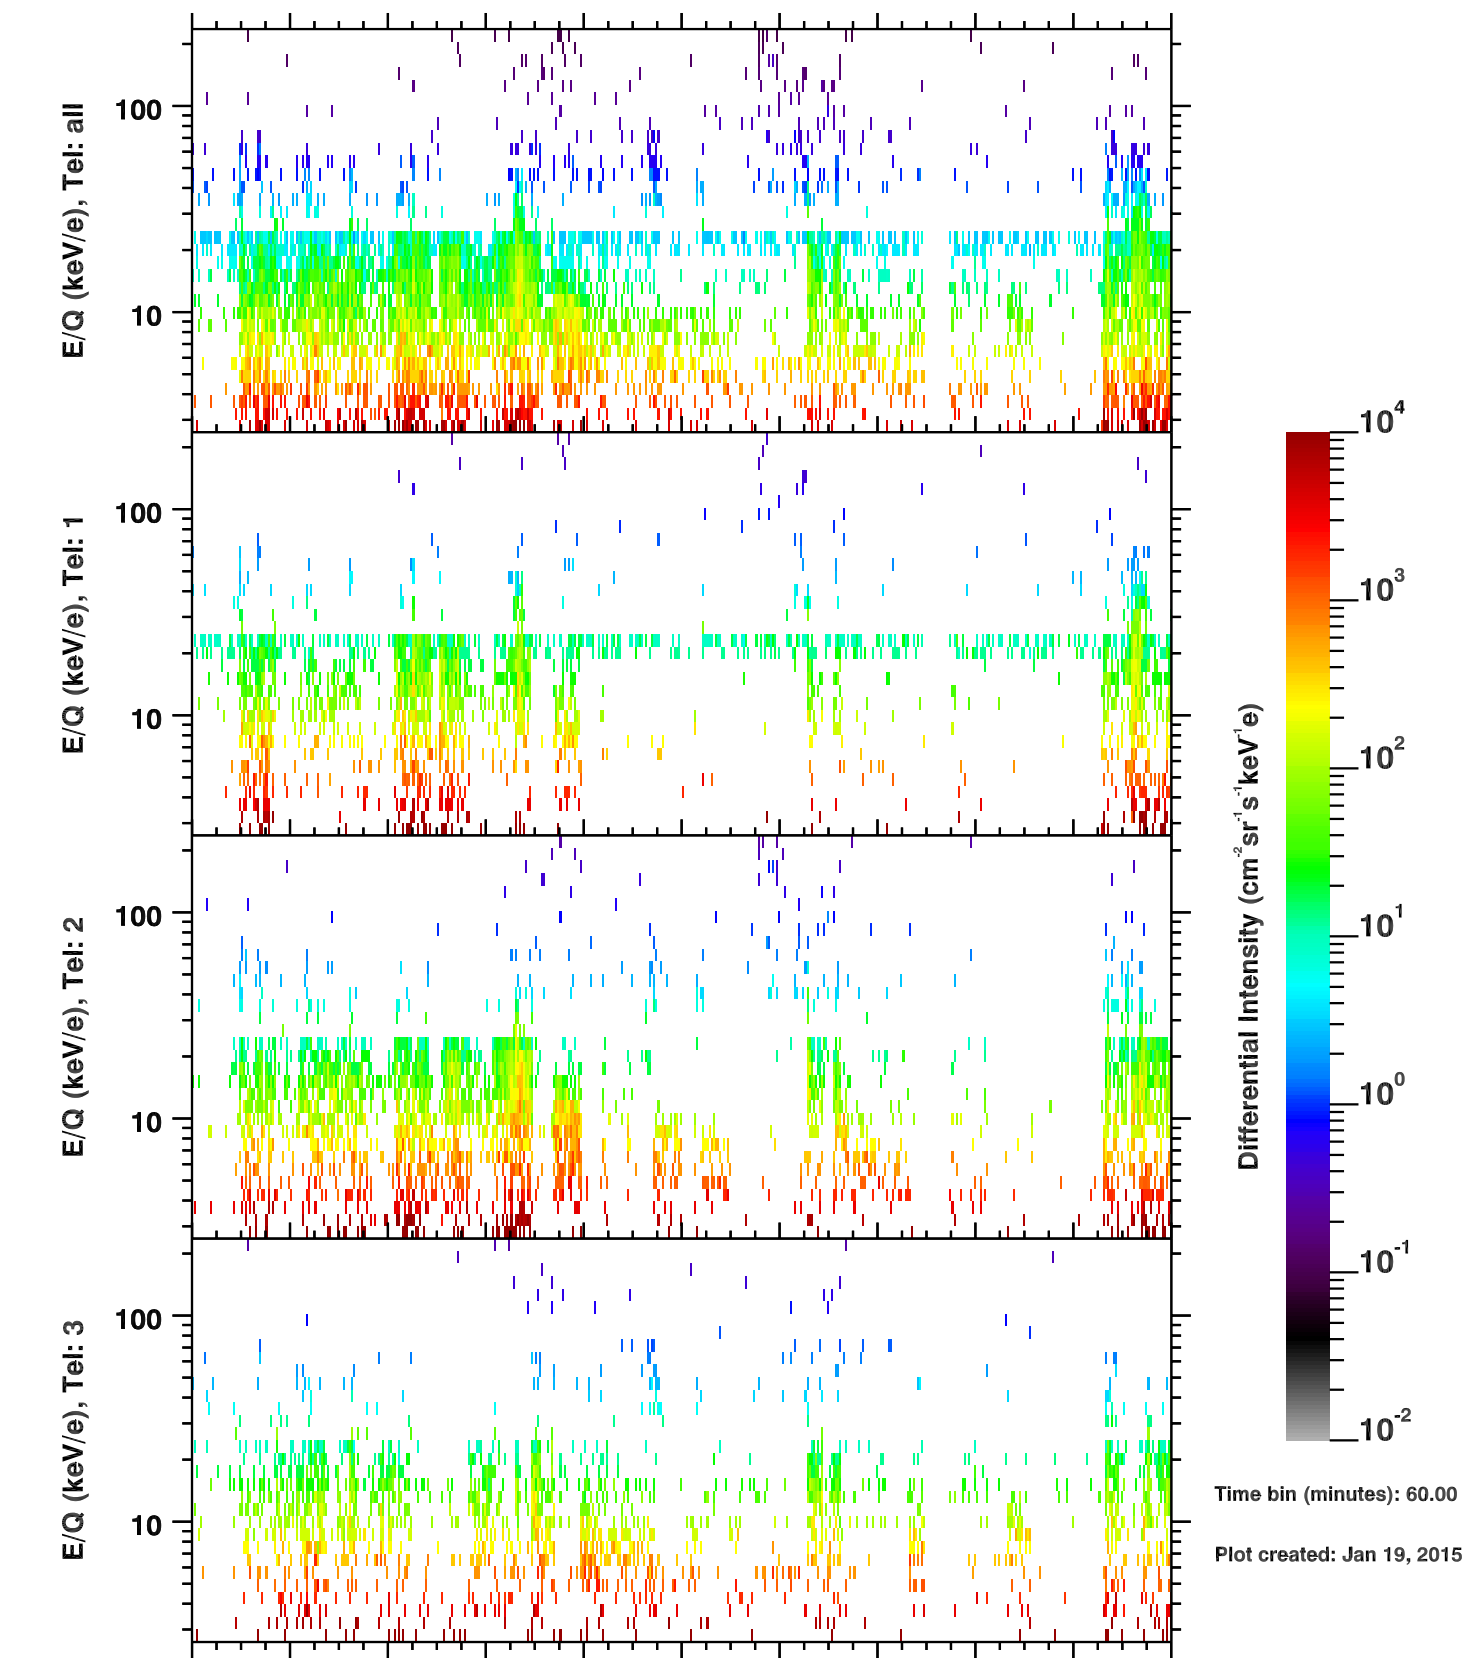

### Cassini/CHEMS | He+ Flux

Time bin (minutes): 60.00

Plot created: Jan 19, 2015

	240	242	244	246	248	250	252	254	256	258	260
R(Rs)	43.4	47.1	49.5	50.7	50.7	49.6	47.3	43.6	38.6	32.1	23.9
Lat( $^{\circ}$ )	39.6	42.6	44.1	44.6	44.0	42.6	40.1	36.3	30.4	21.2	4.5
LT(dec.h)	3.6	4.3	5.1	5.8	6.4	7.1	7.8	8.5	9.3	10.2	11.4