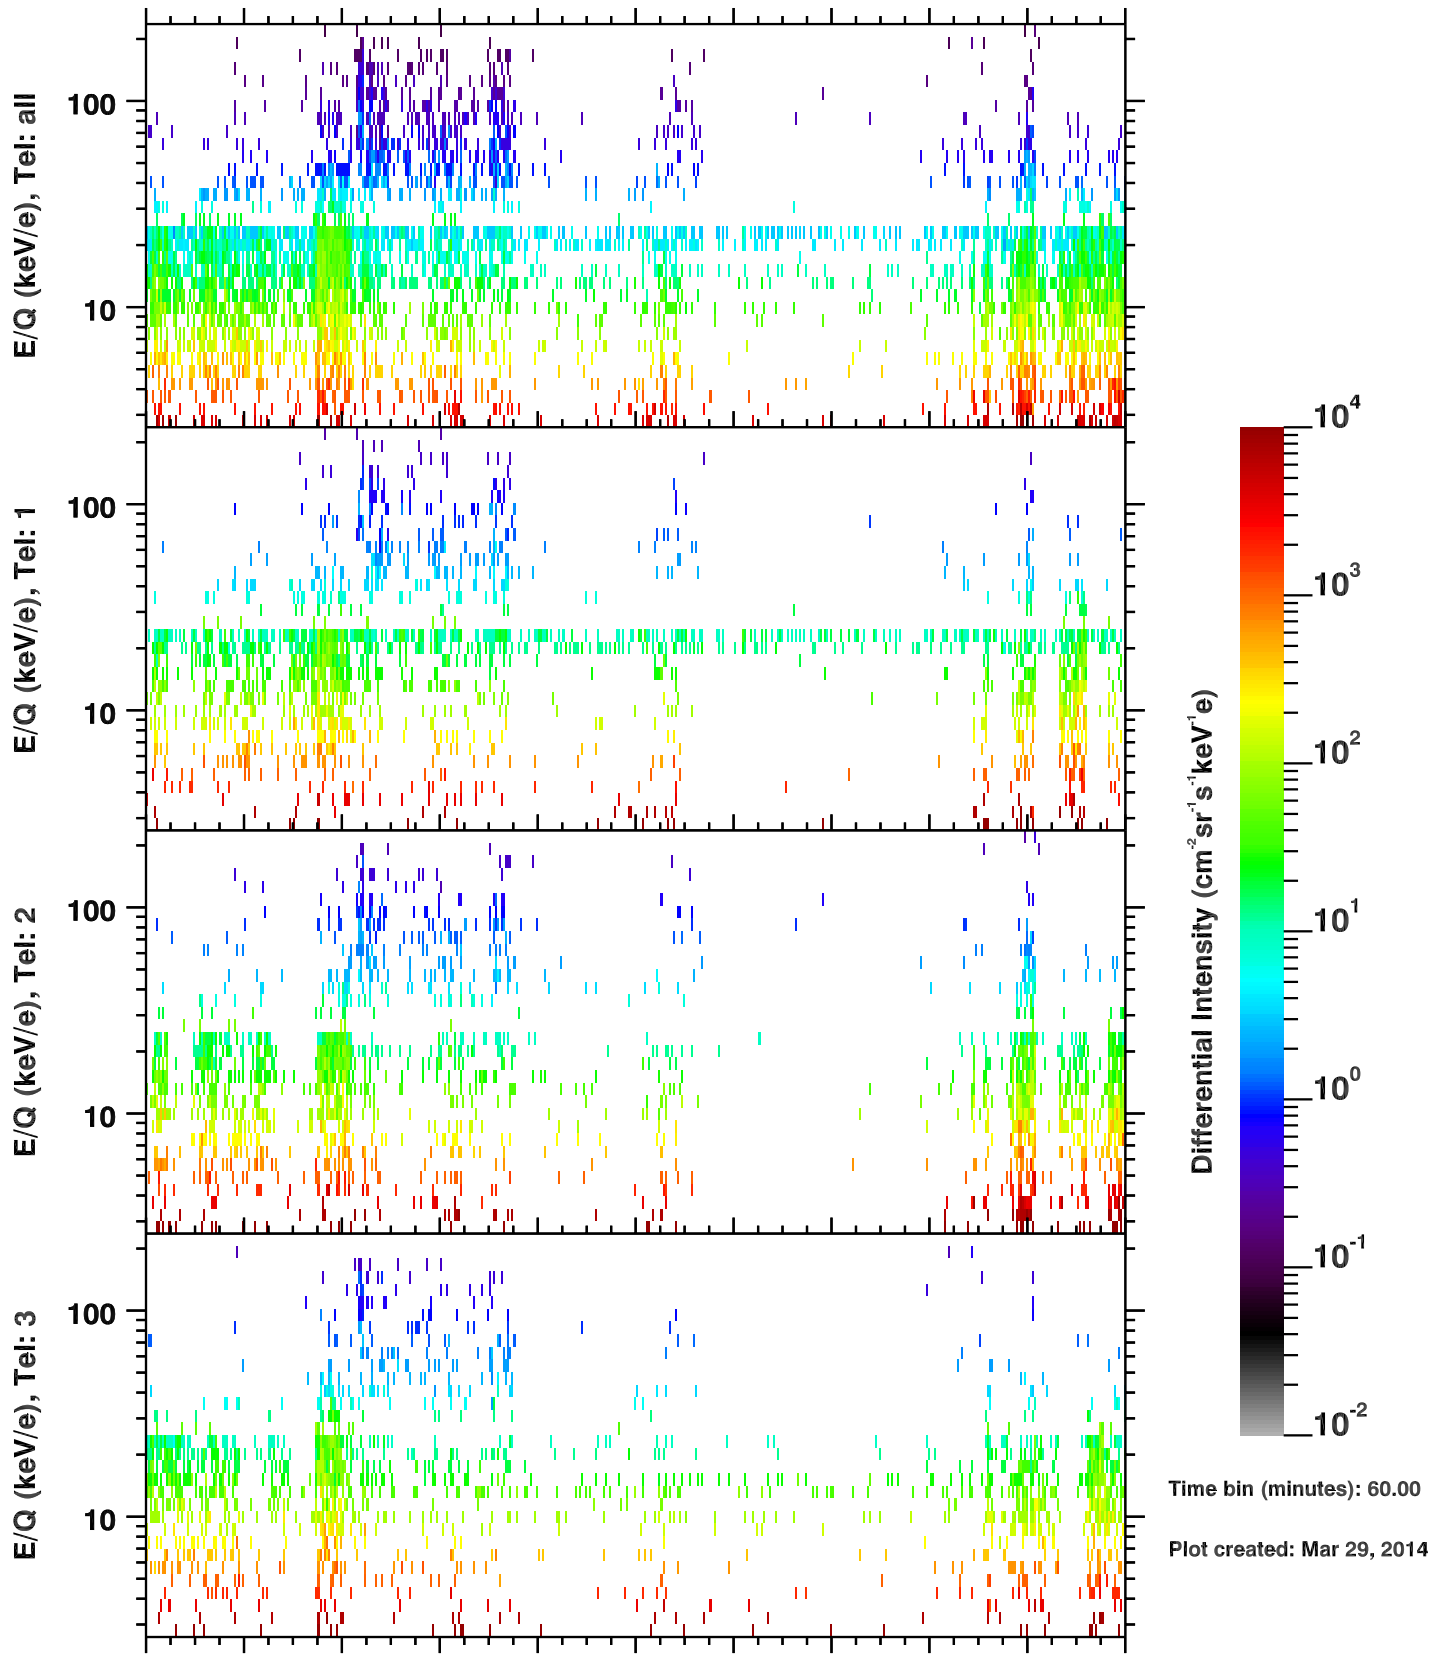

# Cassini/CHEMS | He+ Flux

Time bin (minutes): 60.00

Plot created: Mar 29, 2014

	60	62	64	66	68	70	72	74	76	78	80
R(Rs)	38.3	32.8	26.0	18.8	14.3	20.4	28.6	35.7	41.2	45.3	48.1
Lat(°)	45.4	38.5	24.0	-5.7	-45.4	-14.4	9.1	22.0	30.1	35.8	39.9
LT(dec.h)	7.9	9.2	10.6	12.6	18.0	23.2	0.8	1.7	2.5	3.2	3.8