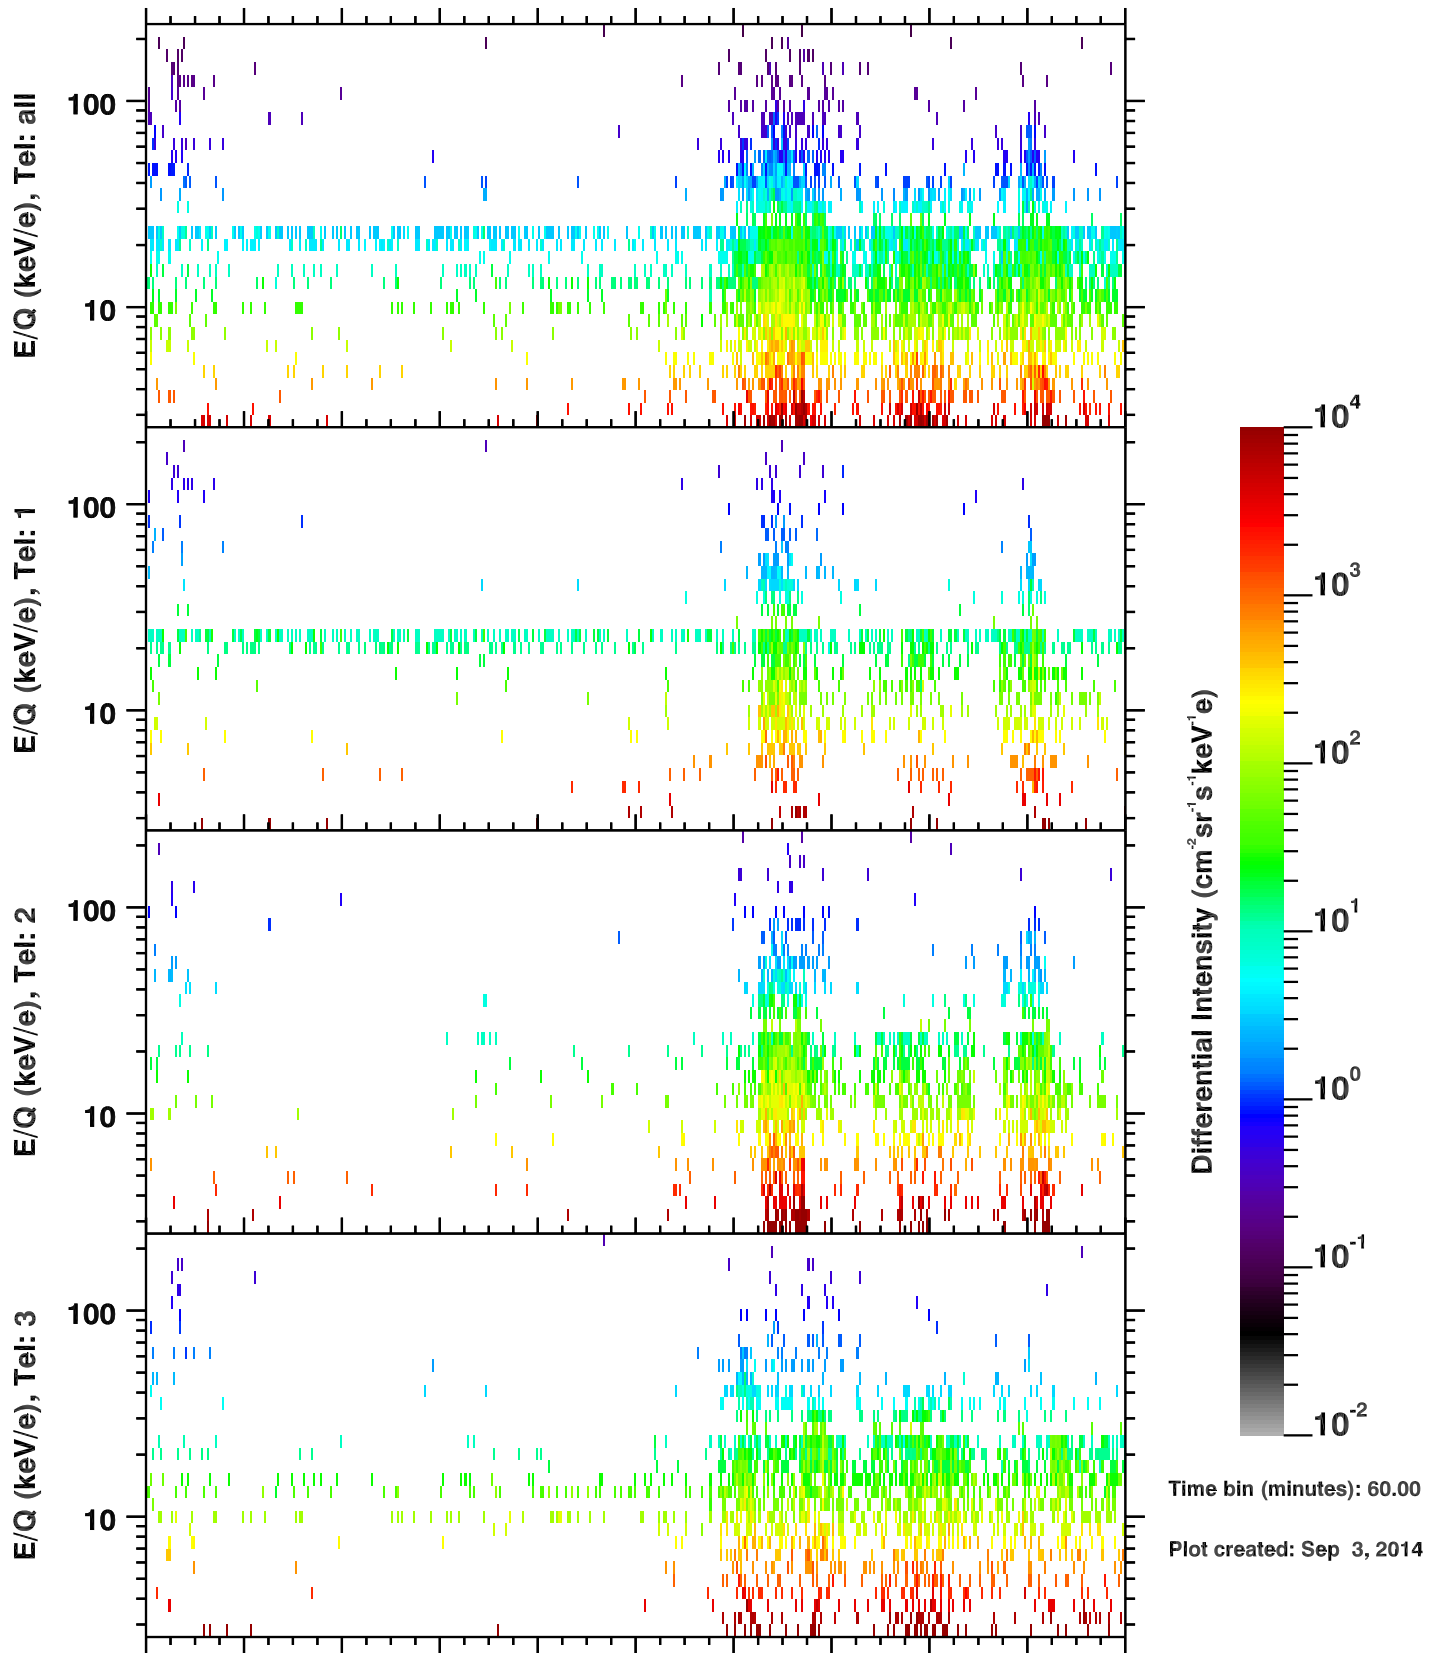

Cassini/CHEMS | He+ Flux

Time bin (minutes): 60.00

Plot created: Sep 3, 2014

	40	42	44	46	48	50	52	54	56	58	60
R(Rs)	28.1	34.5	39.7	43.5	46.2	47.7	48.1	47.4	45.5	42.5	38.3
Lat($^{\circ}$)	-6.9	8.5	19.2	27.2	33.6	38.7	42.9	46.0	47.8	47.9	45.4
LT(dec.h)	23.8	0.8	1.5	2.1	2.7	3.3	4.0	4.7	5.6	6.7	7.9