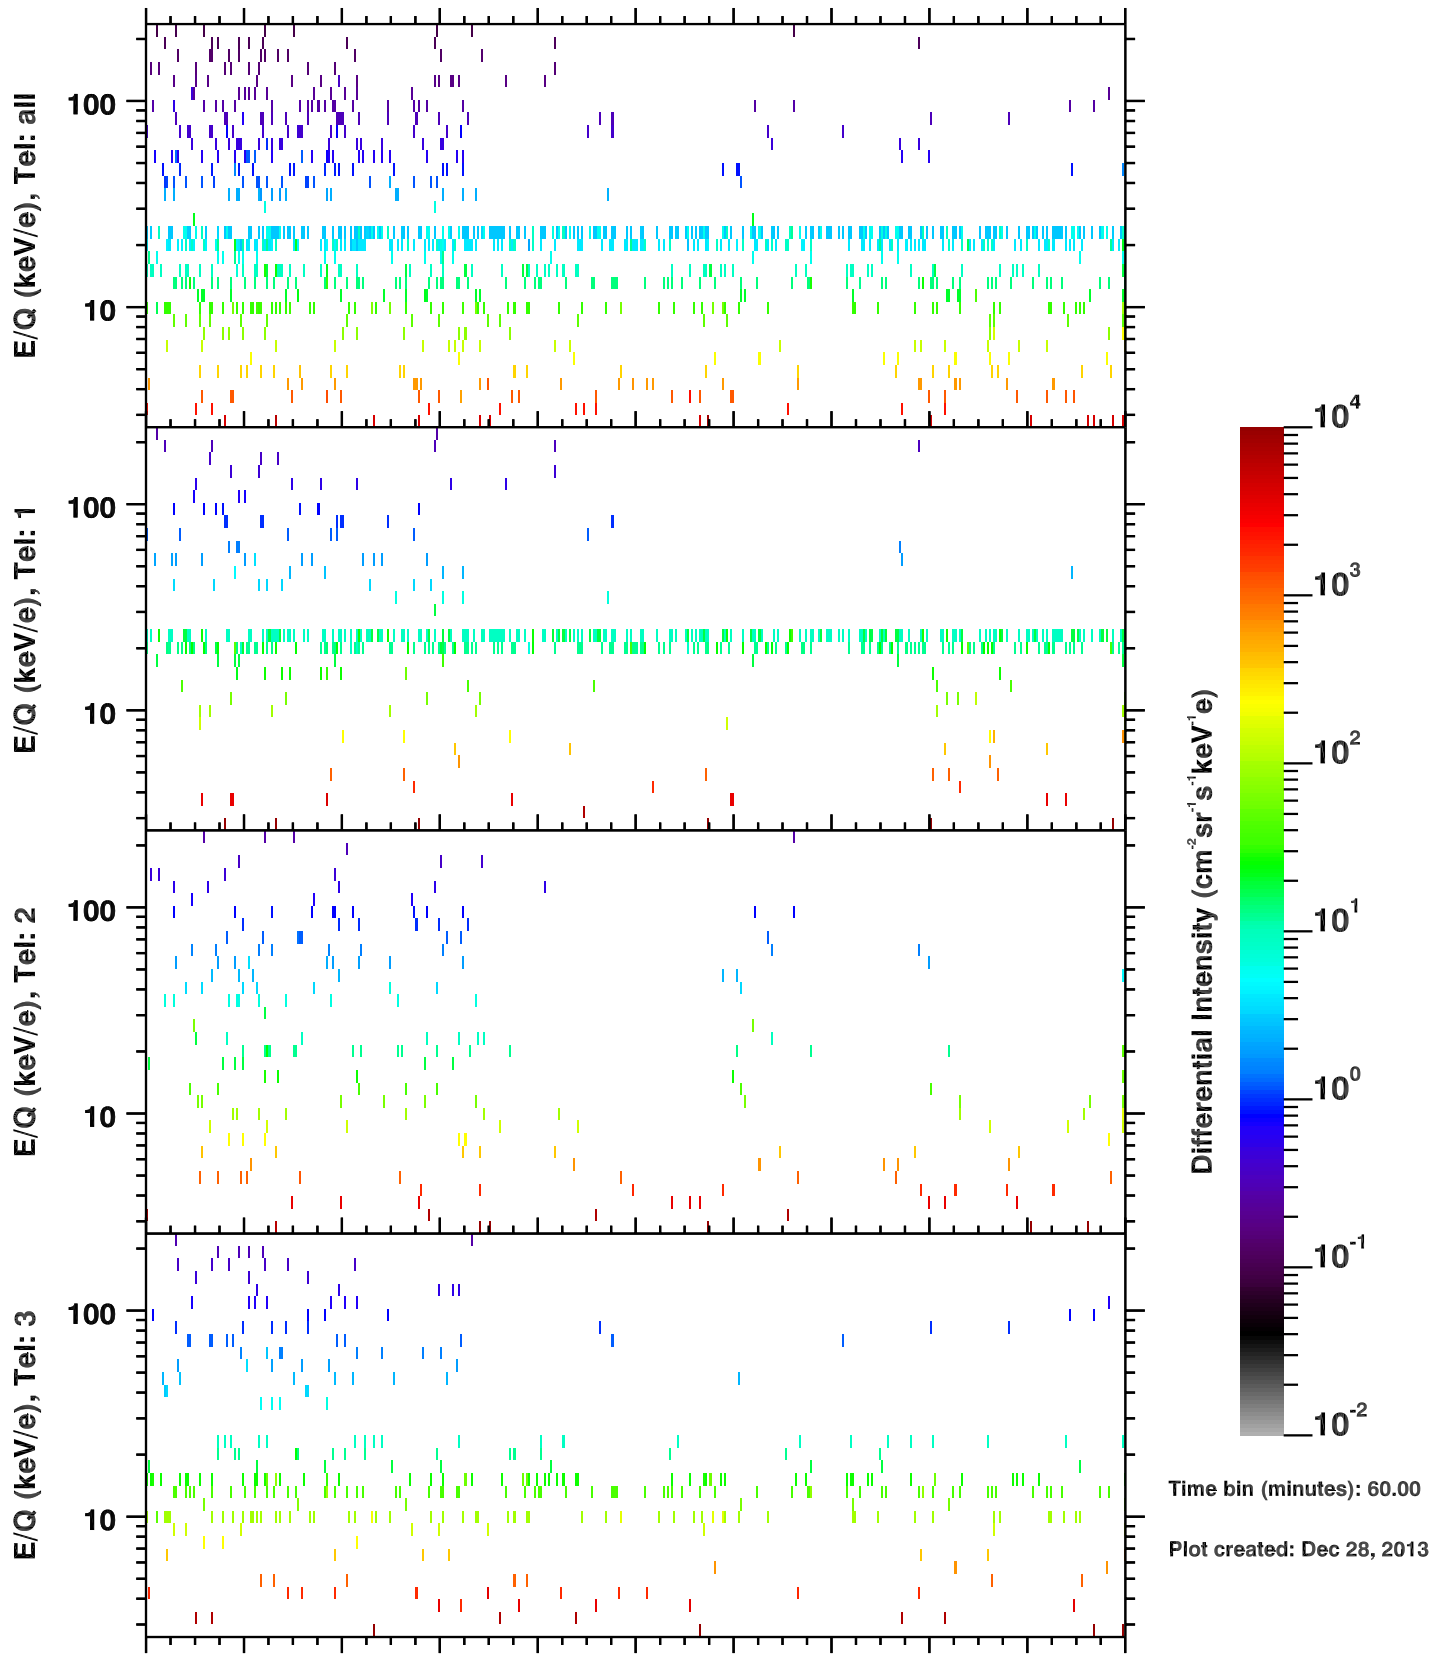

# Cassini/CHEMS | He+ Flux

Time bin (minutes): 60.00

Plot created: Dec 28, 2013

	340	342	344	346	348	350	352	354	356	358	360
R(Rs)	27.1	32.4	36.9	40.4	42.9	44.4	44.8	44.3	42.7	40.1	36.4
Lat(°)	-45.2	-30.7	-17.7	-6.7	3.0	11.7	19.9	27.7	35.4	42.8	49.0
LT(dec.h)	20.8	22.5	23.4	0.0	0.5	1.0	1.5	2.0	2.7	3.6	4.8