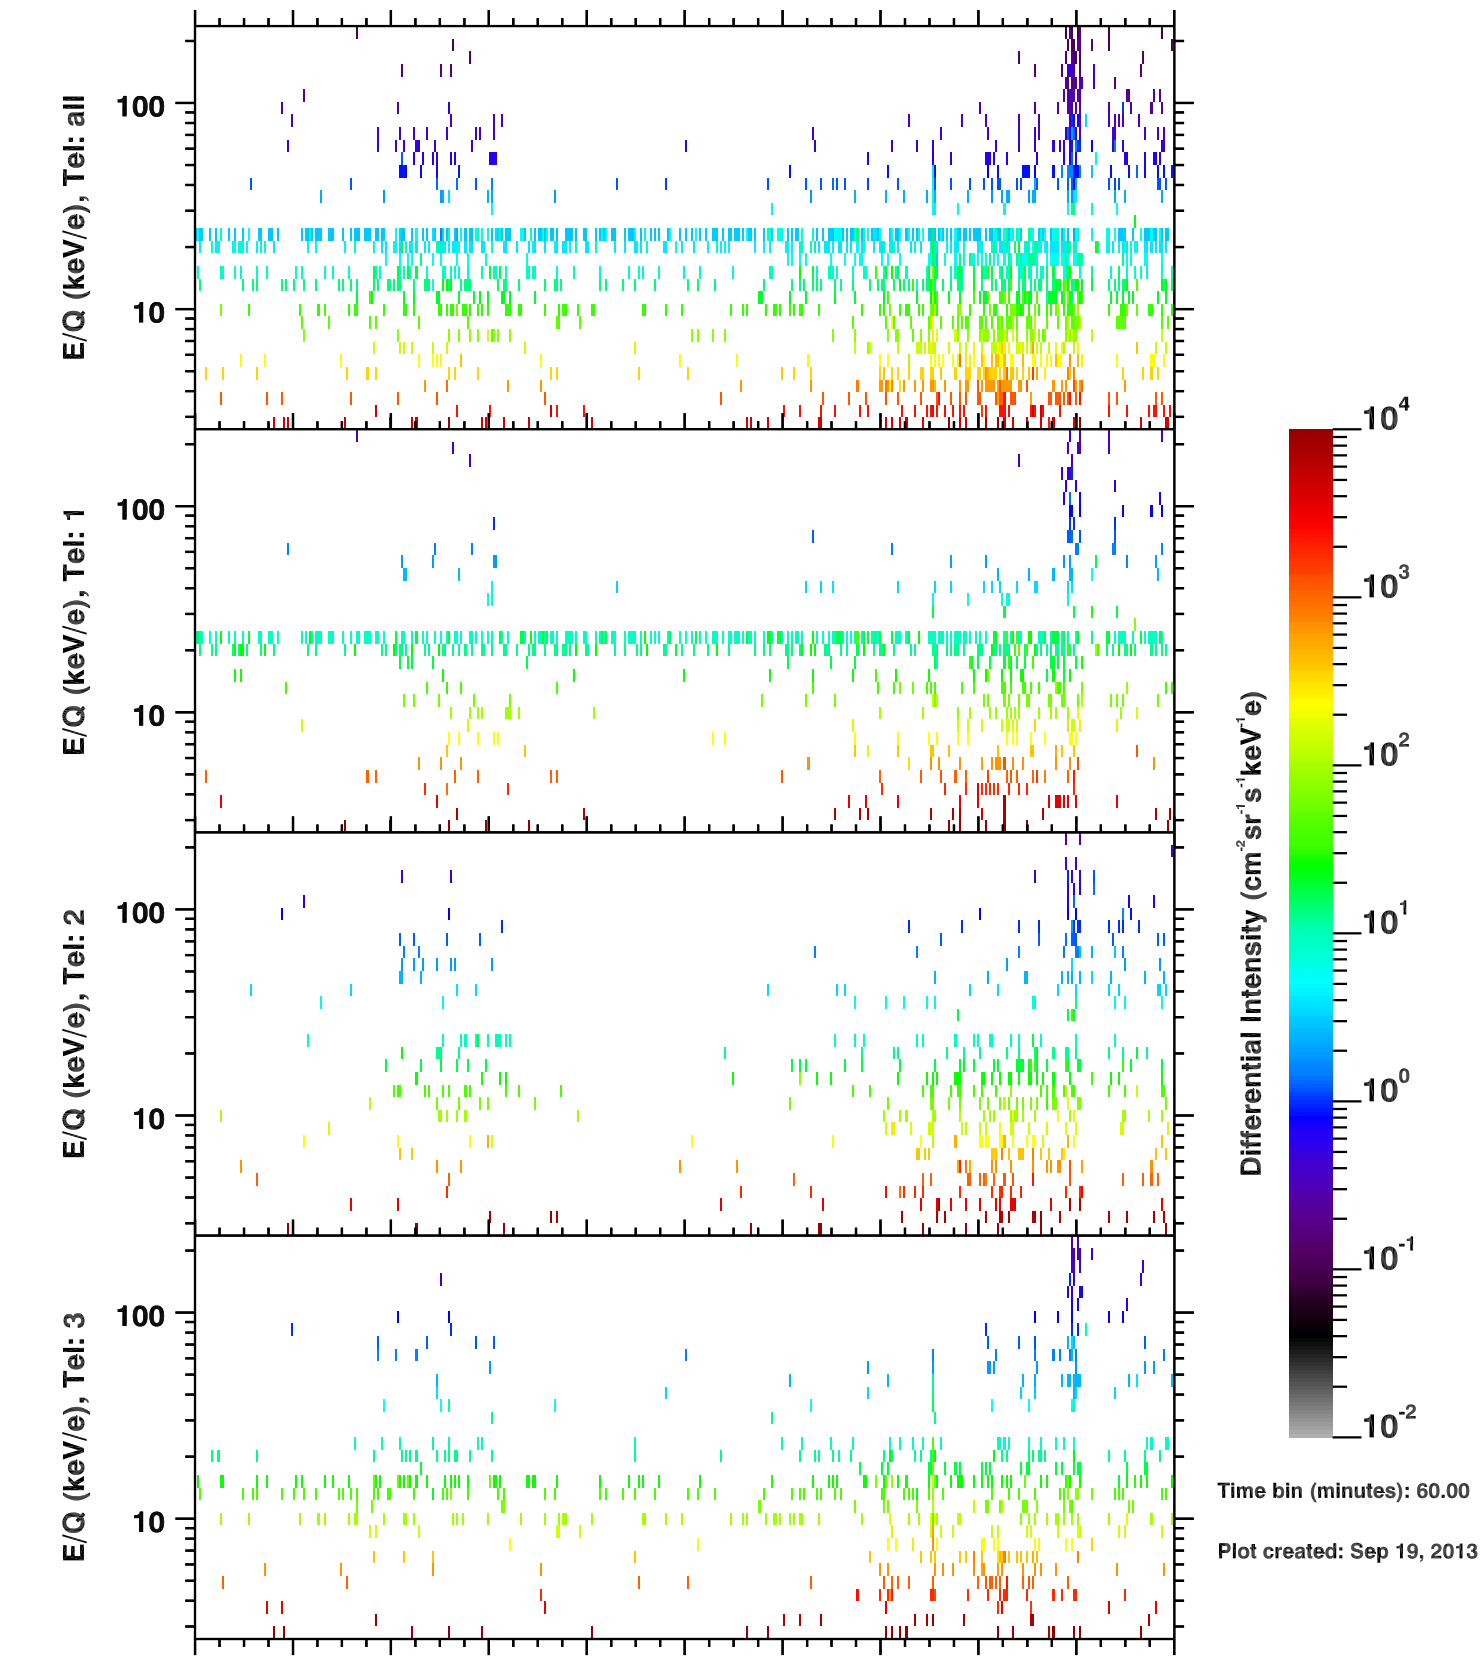

Cassini/CHEMS | He+ Flux

Time bin (minutes): 60.00

Plot created: Sep 19, 2013

	240	242	244	246	248	250	252	254	256	258	260
R(Rs)	34.2	34.6	33.7	31.5	28.1	23.8	19.8	18.6	20.9	25.2	30.4
Lat(°)	-45.7	-35.3	-22.7	-7.9	10.3	33.2	53.3	28.7	-13.5	-42.4	-51.8
LT(dec.h)	21.4	22.5	23.4	0.2	1.2	2.6	6.2	11.0	13.3	15.7	18.3