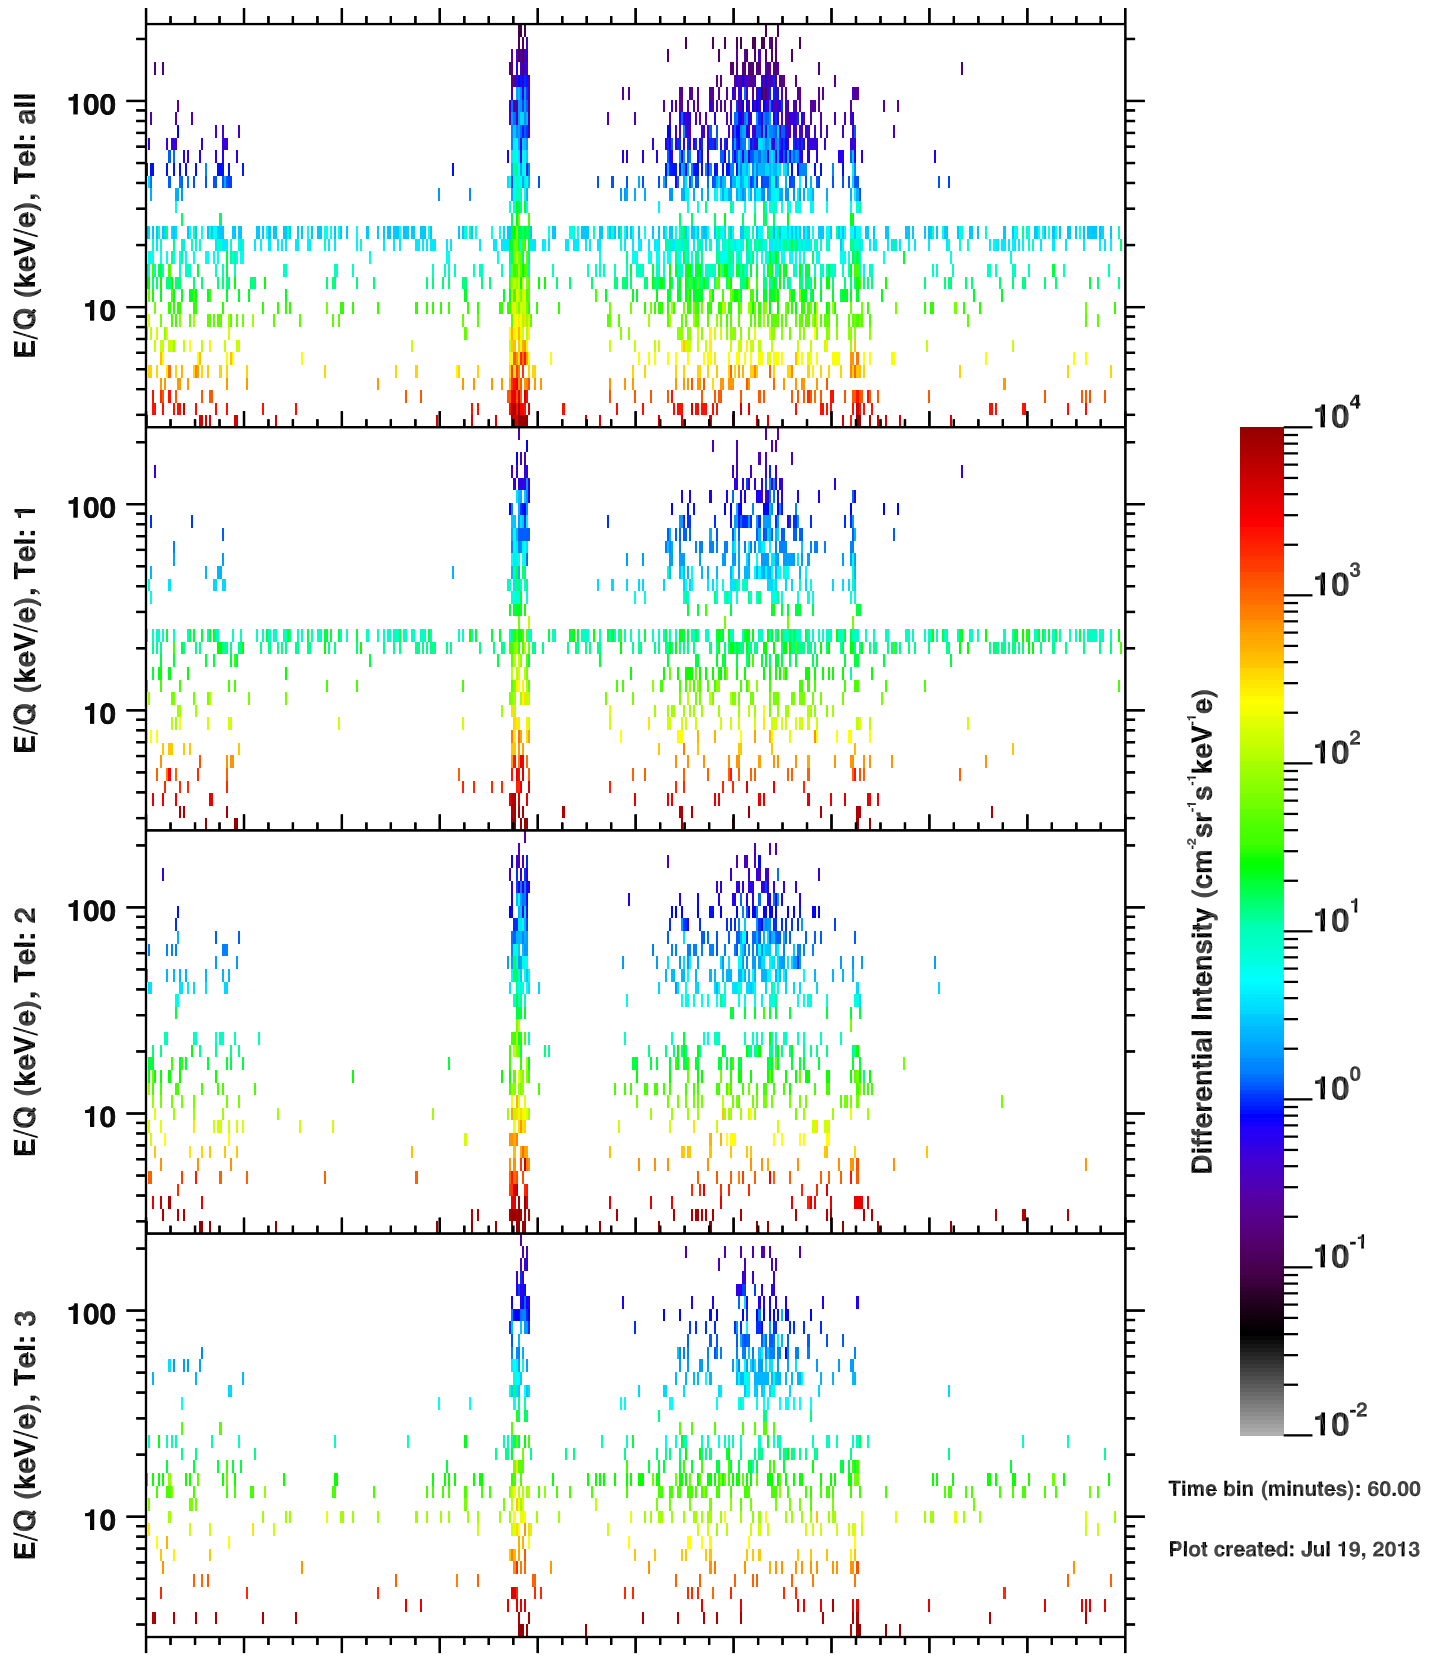

Cassini/CHEMS | He+ Flux

Time bin (minutes): 60.00

Plot created: Jul 19, 2013

	180	182	184	186	188	190	192	194	196	198	200
R(Rs)	21.0	23.2	21.7	16.5	10.3	15.2	20.9	23.9	25.1	24.4	21.8
Lat(°)	-5.9	-31.9	-52.9	-53.9	23.9	33.0	-7.7	-36.1	-53.6	-54.5	-35.0
LT(dec.h)	13.0	14.2	16.2	21.2	1.8	11.3	13.1	14.7	17.0	20.3	22.9