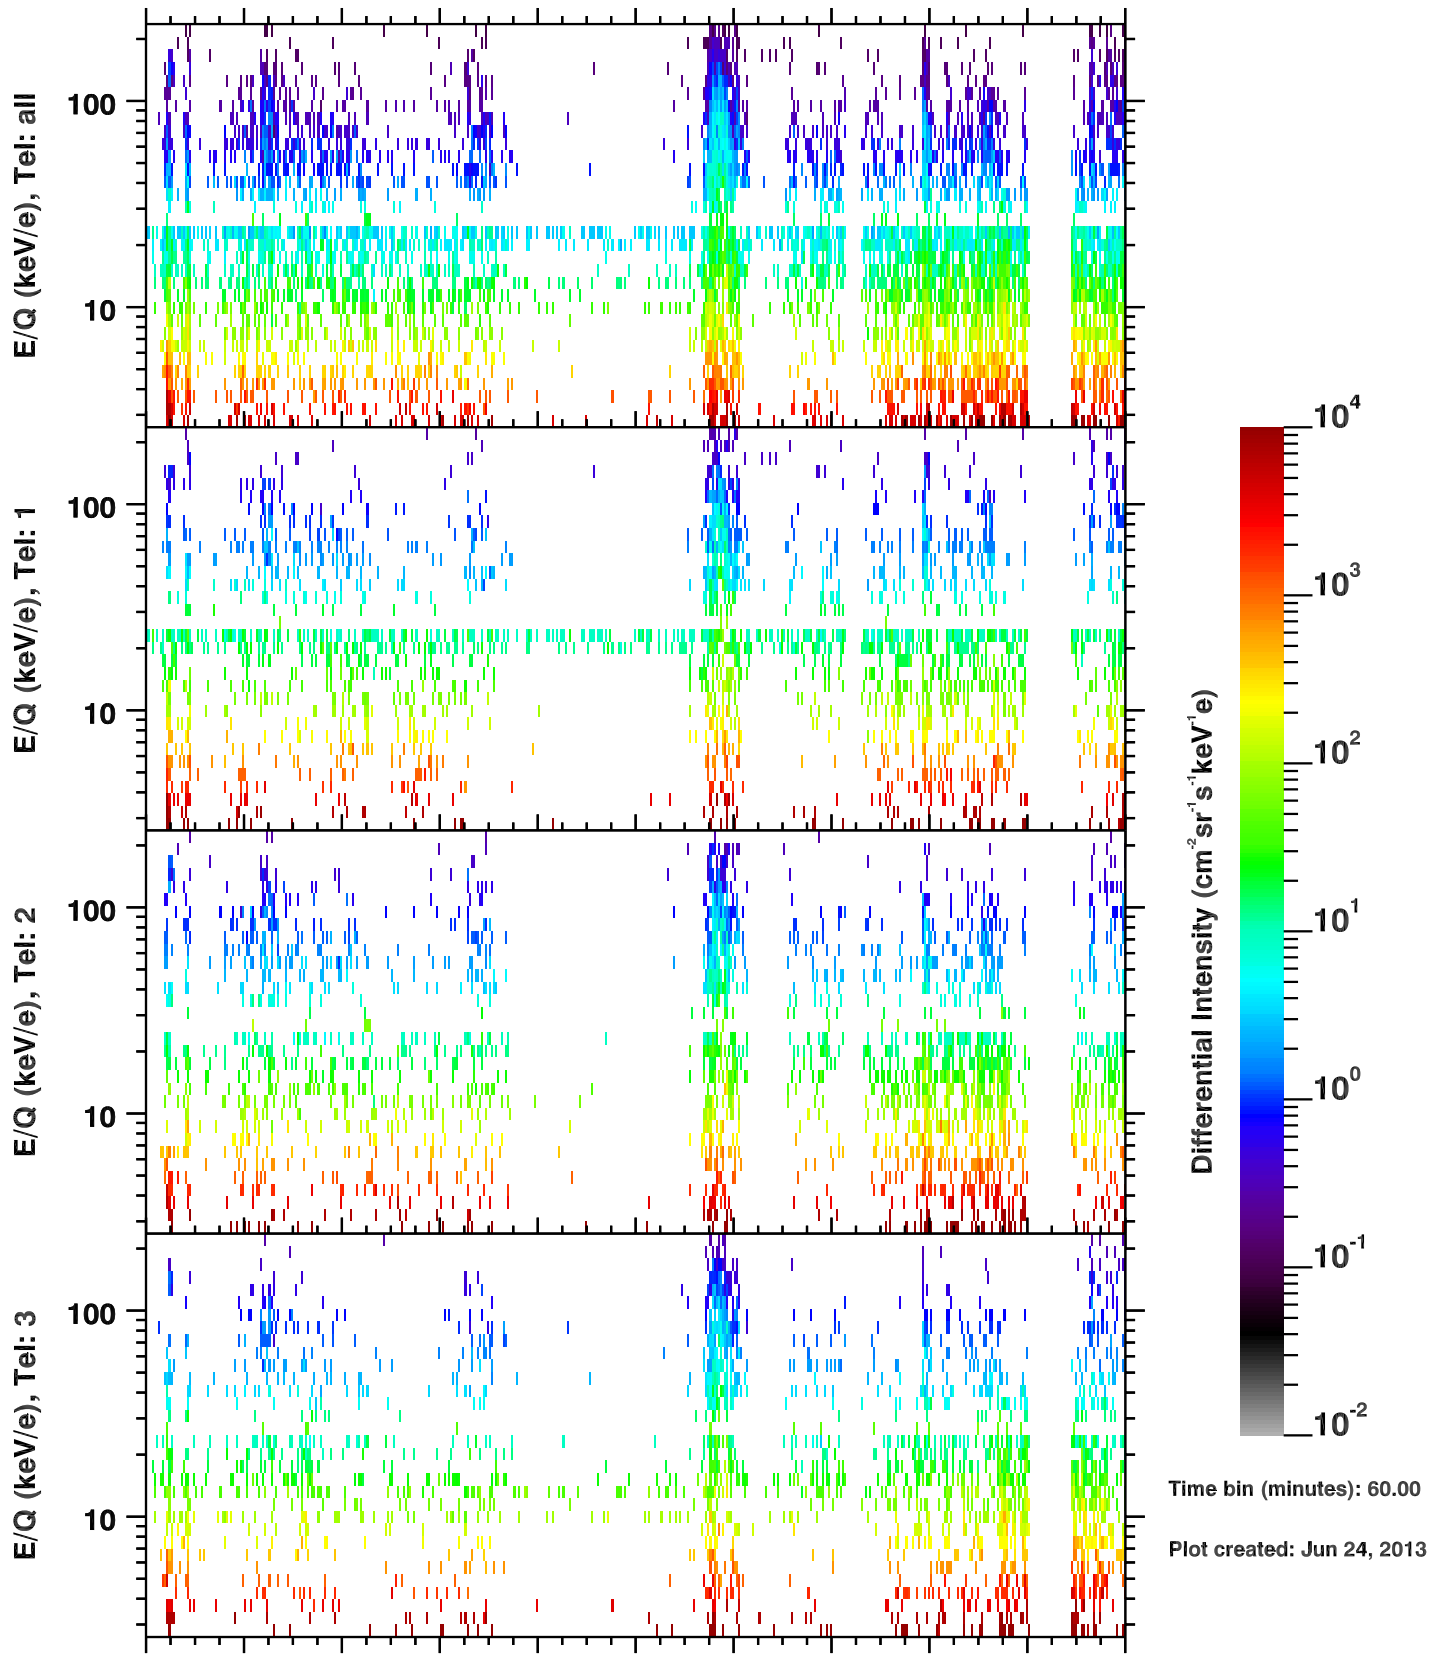

Cassini/CHEMS | He+ Flux

Time bin (minutes): 60.00

Plot created: Jun 24, 2013

	140	142	144	146	148	150	152	154	156	158	160
R(Rs)	10.1	12.5	20.7	23.2	21.9	16.9	10.4	14.8	20.8	23.2	21.8
Lat(°)	-54.7	36.4	-4.0	-30.6	-51.9	-55.5	16.6	36.4	-4.7	-31.1	-52.3
LT(dec.h)	21.6	11.3	13.0	14.2	16.1	20.9	1.5	11.1	13.0	14.2	16.2