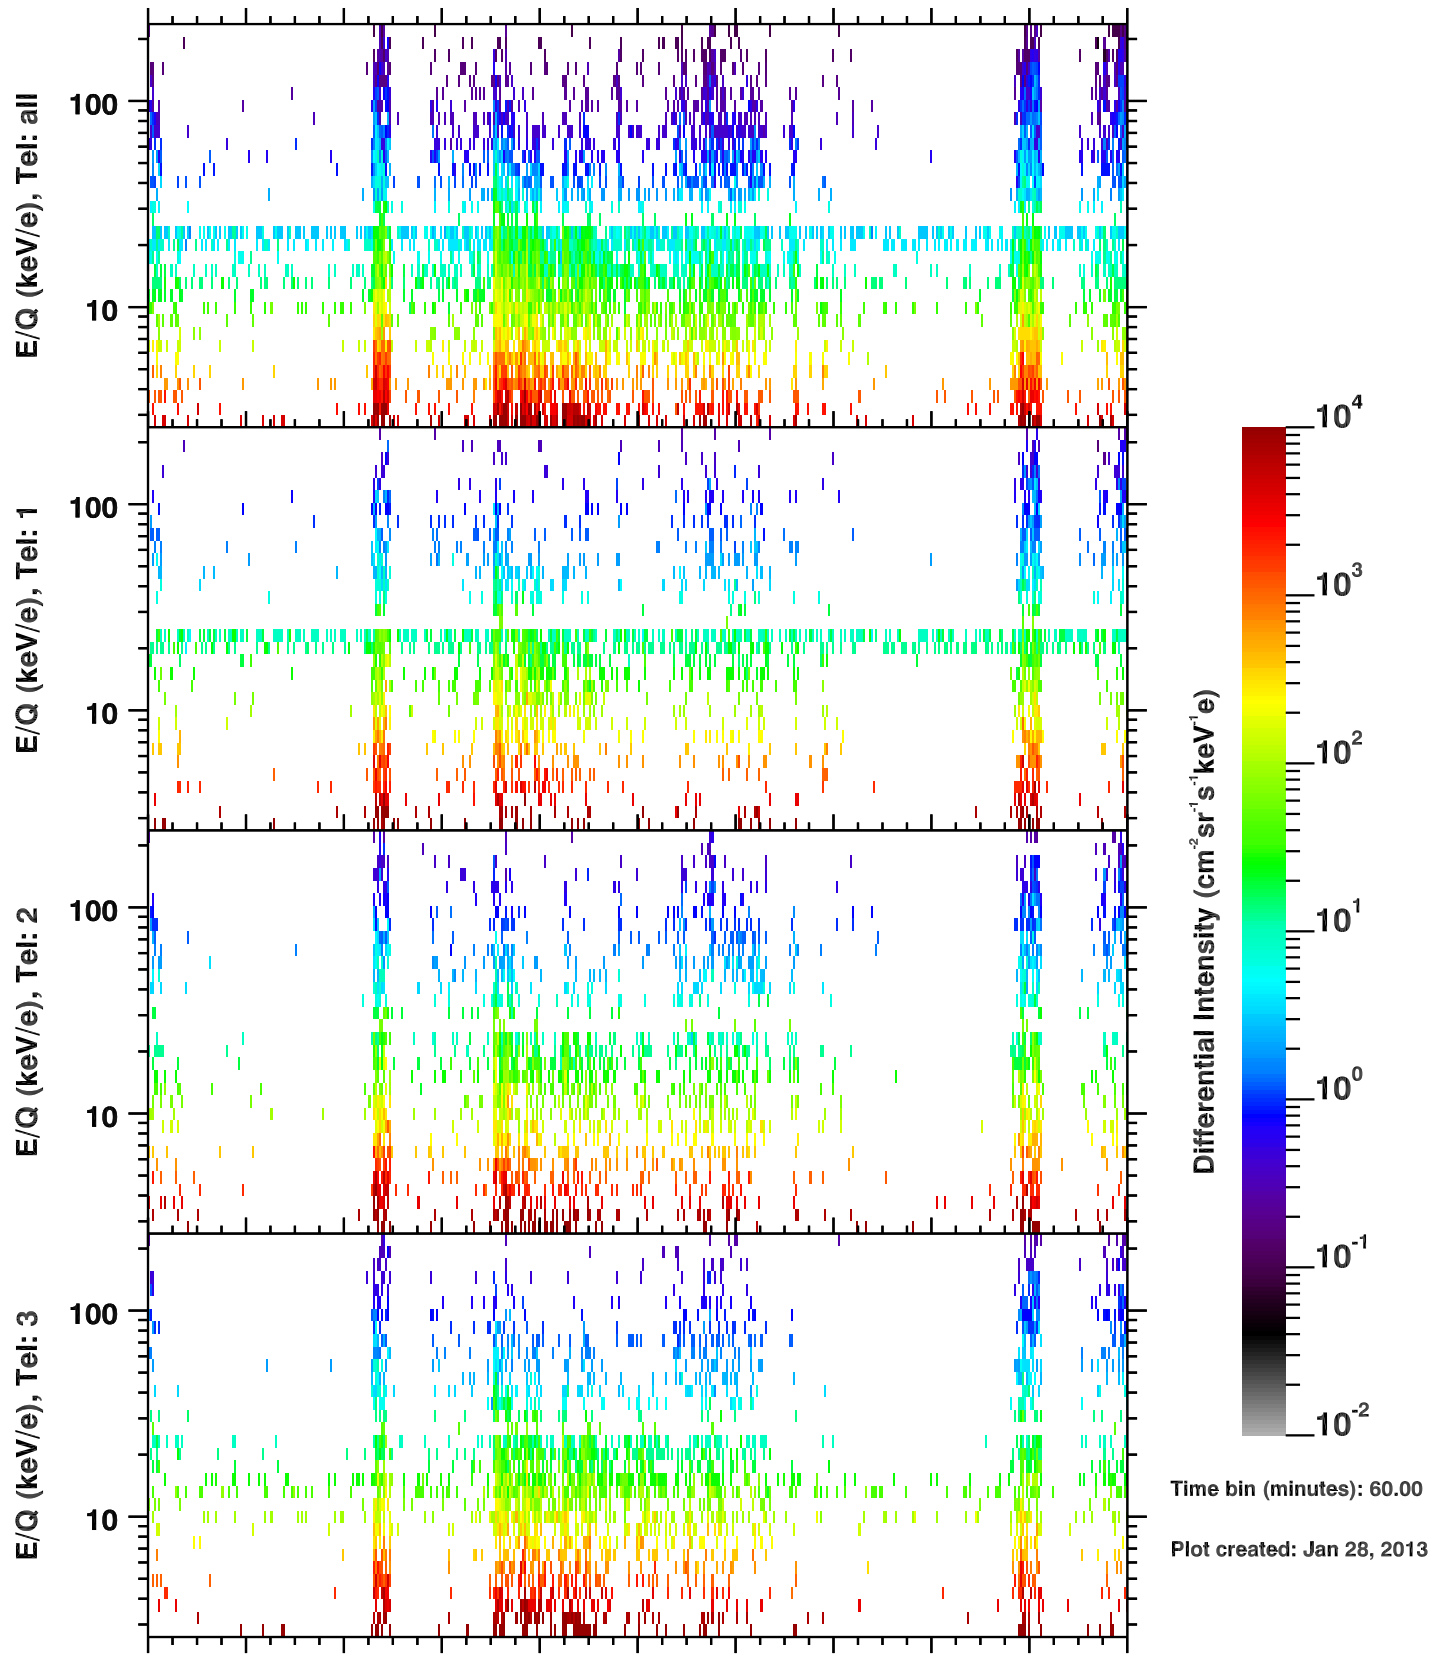

Cassini/CHEMS | He+ Flux

Time bin (minutes): 60.00

Plot created: Jan 28, 2013

	340	342	344	346	348	350	352	354	356	358	360
R(Rs)	27.3	22.3	12.4	11.2	21.6	27.0	28.4	26.0	19.2	8.2	15.6
Lat(°)	-42.9	-52.1	-37.8	37.7	-4.4	-22.8	-35.8	-46.7	-52.9	1.8	16.2
LT(dec.h)	16.3	18.3	22.9	10.9	13.5	14.5	15.5	16.8	19.6	1.4	12.4