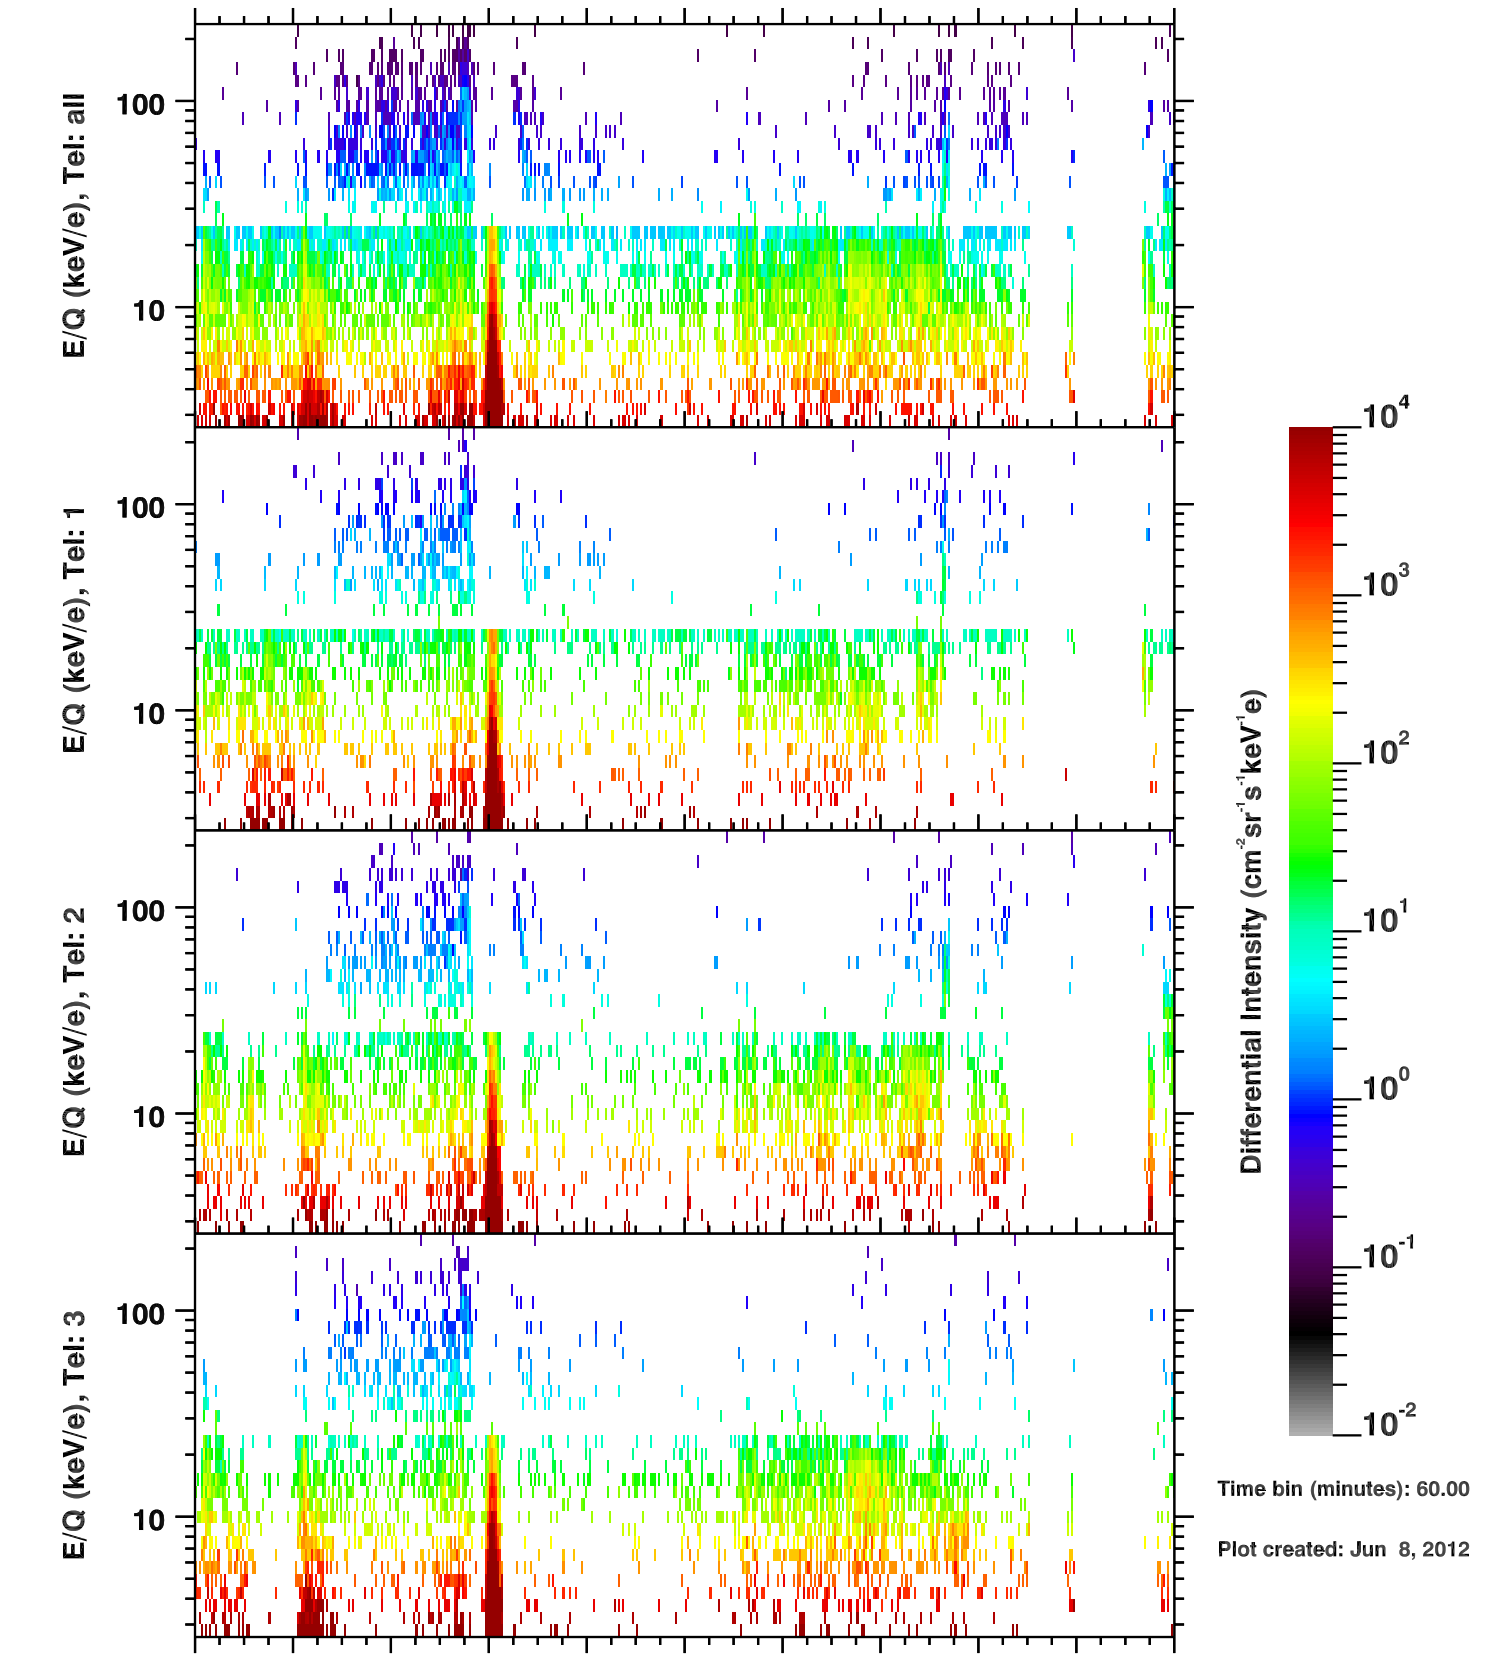

Cassini/CHEMS | He+ Flux

Time bin (minutes): 60.00

Plot created: Jun 8, 2012

	340	342	344	346	348	350	352	354	356	358	360
R(Rs)	37.7	32.1	22.1	3.6	21.0	32.4	39.9	44.7	47.4	48.2	47.0
Lat($^{\circ}$)	0.2	0.2	0.2	-0.1	0.1	-0.2	-0.3	-0.4	-0.5	-0.5	-0.6
LT(dec.h)	15.8	16.4	17.3	0.7	13.0	14.1	14.7	15.1	15.5	15.8	16.2