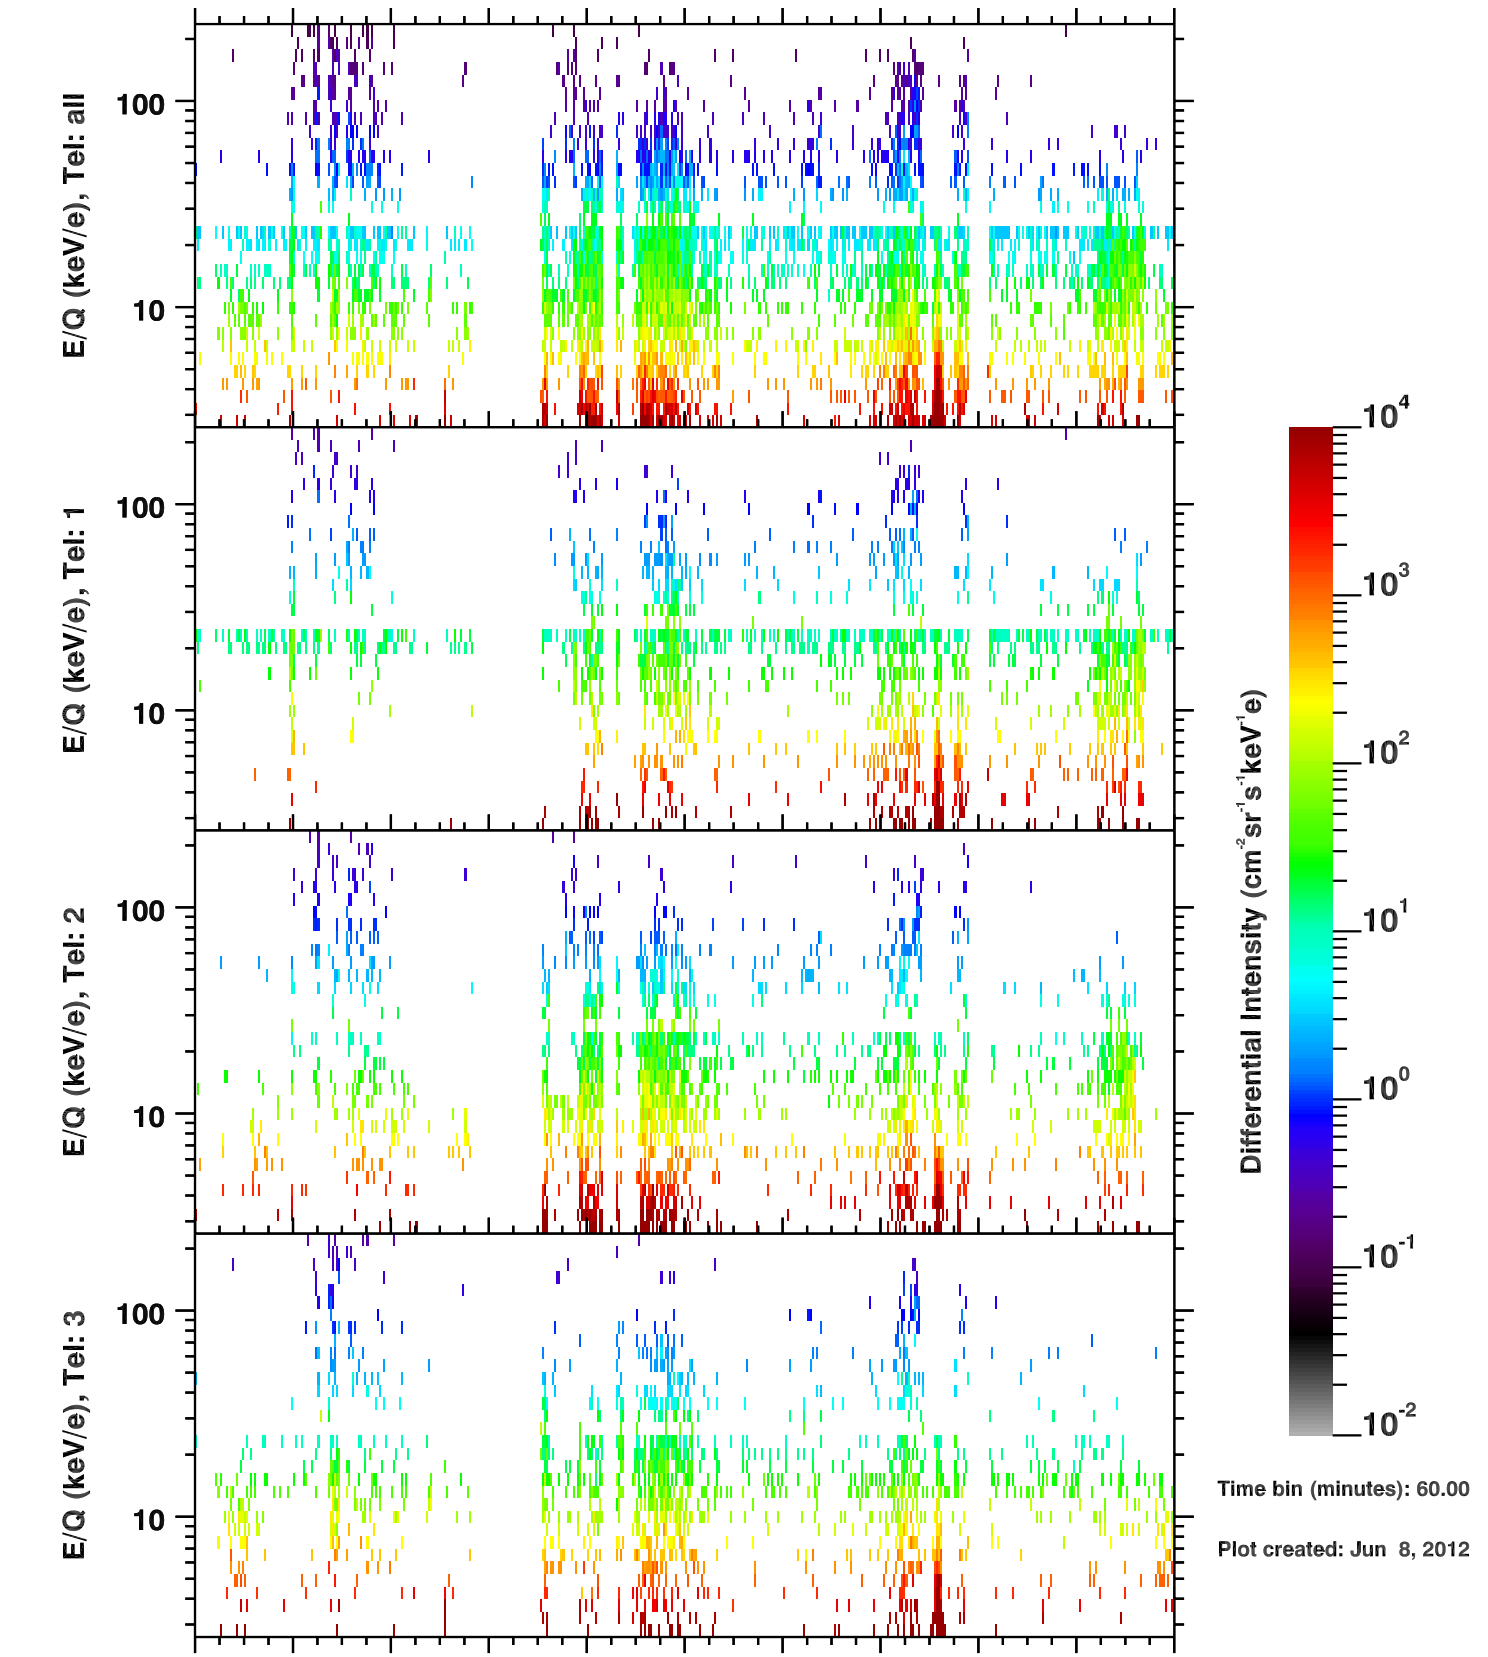

# Cassini/CHEMS | He+ Flux

Time bin (minutes): 60.00

Plot created: Jun 8, 2012

	220	222	224	226	228	230	232	234	236	238	240
R(Rs)	41.1	44.6	45.9	45.1	42.2	36.9	28.5	14.9	11.9	26.7	35.8
Lat(°)	0.2	0.2	0.2	0.3	0.3	0.3	0.3	0.4	-0.1	0.1	0.2
LT(dec.h)	14.1	14.5	14.9	15.2	15.6	16.1	16.8	18.4	10.7	12.9	13.6