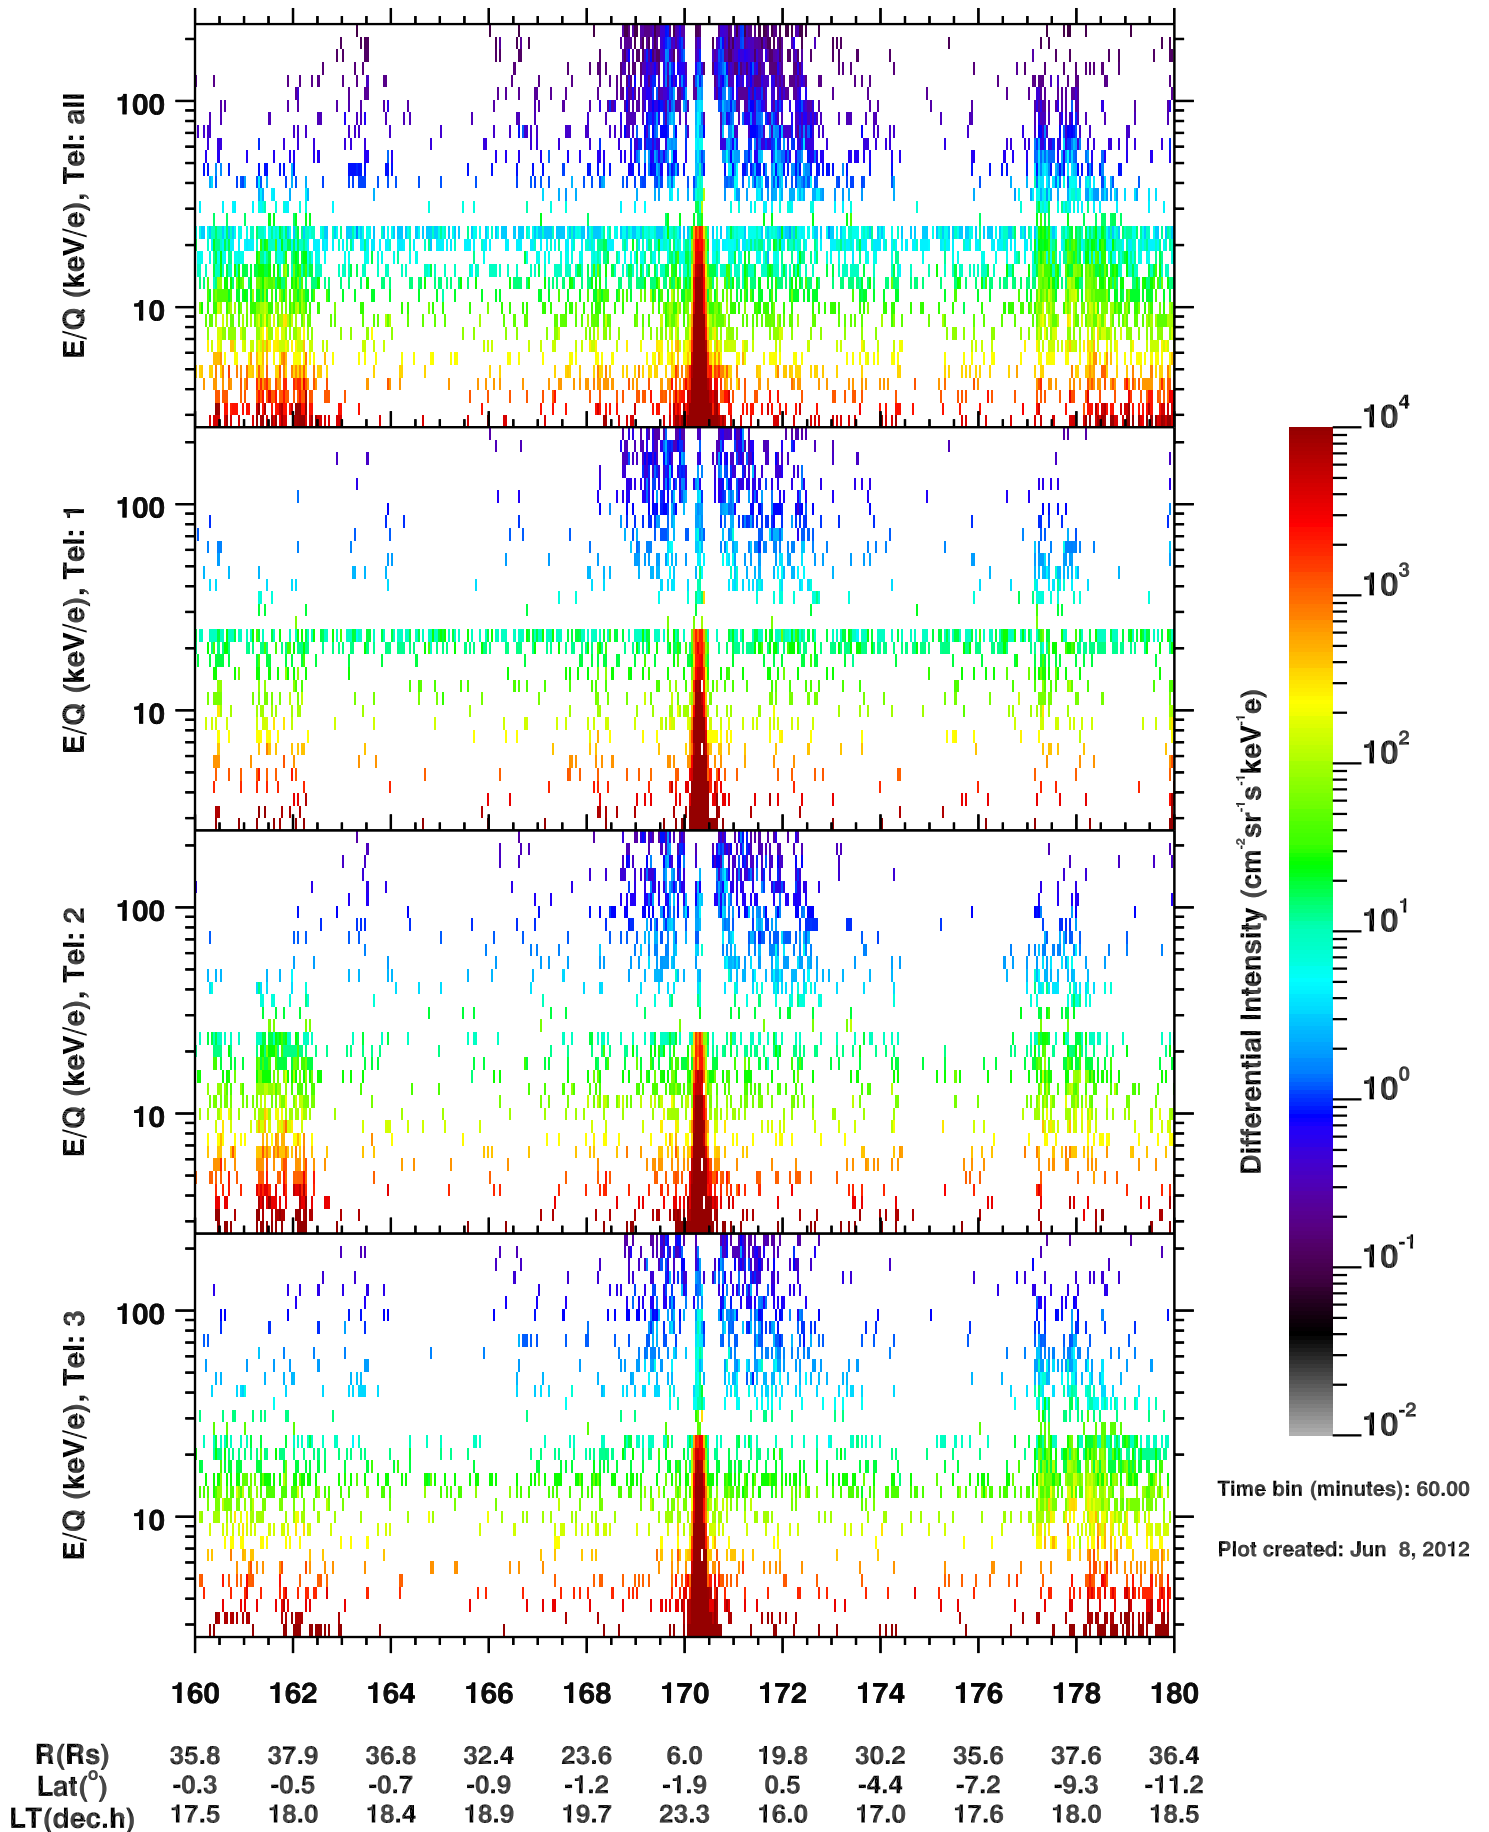

Cassini/CHEMS | He+ Flux

2010

Time bin (minutes): 60.00

Plot created: Jun 8, 2012