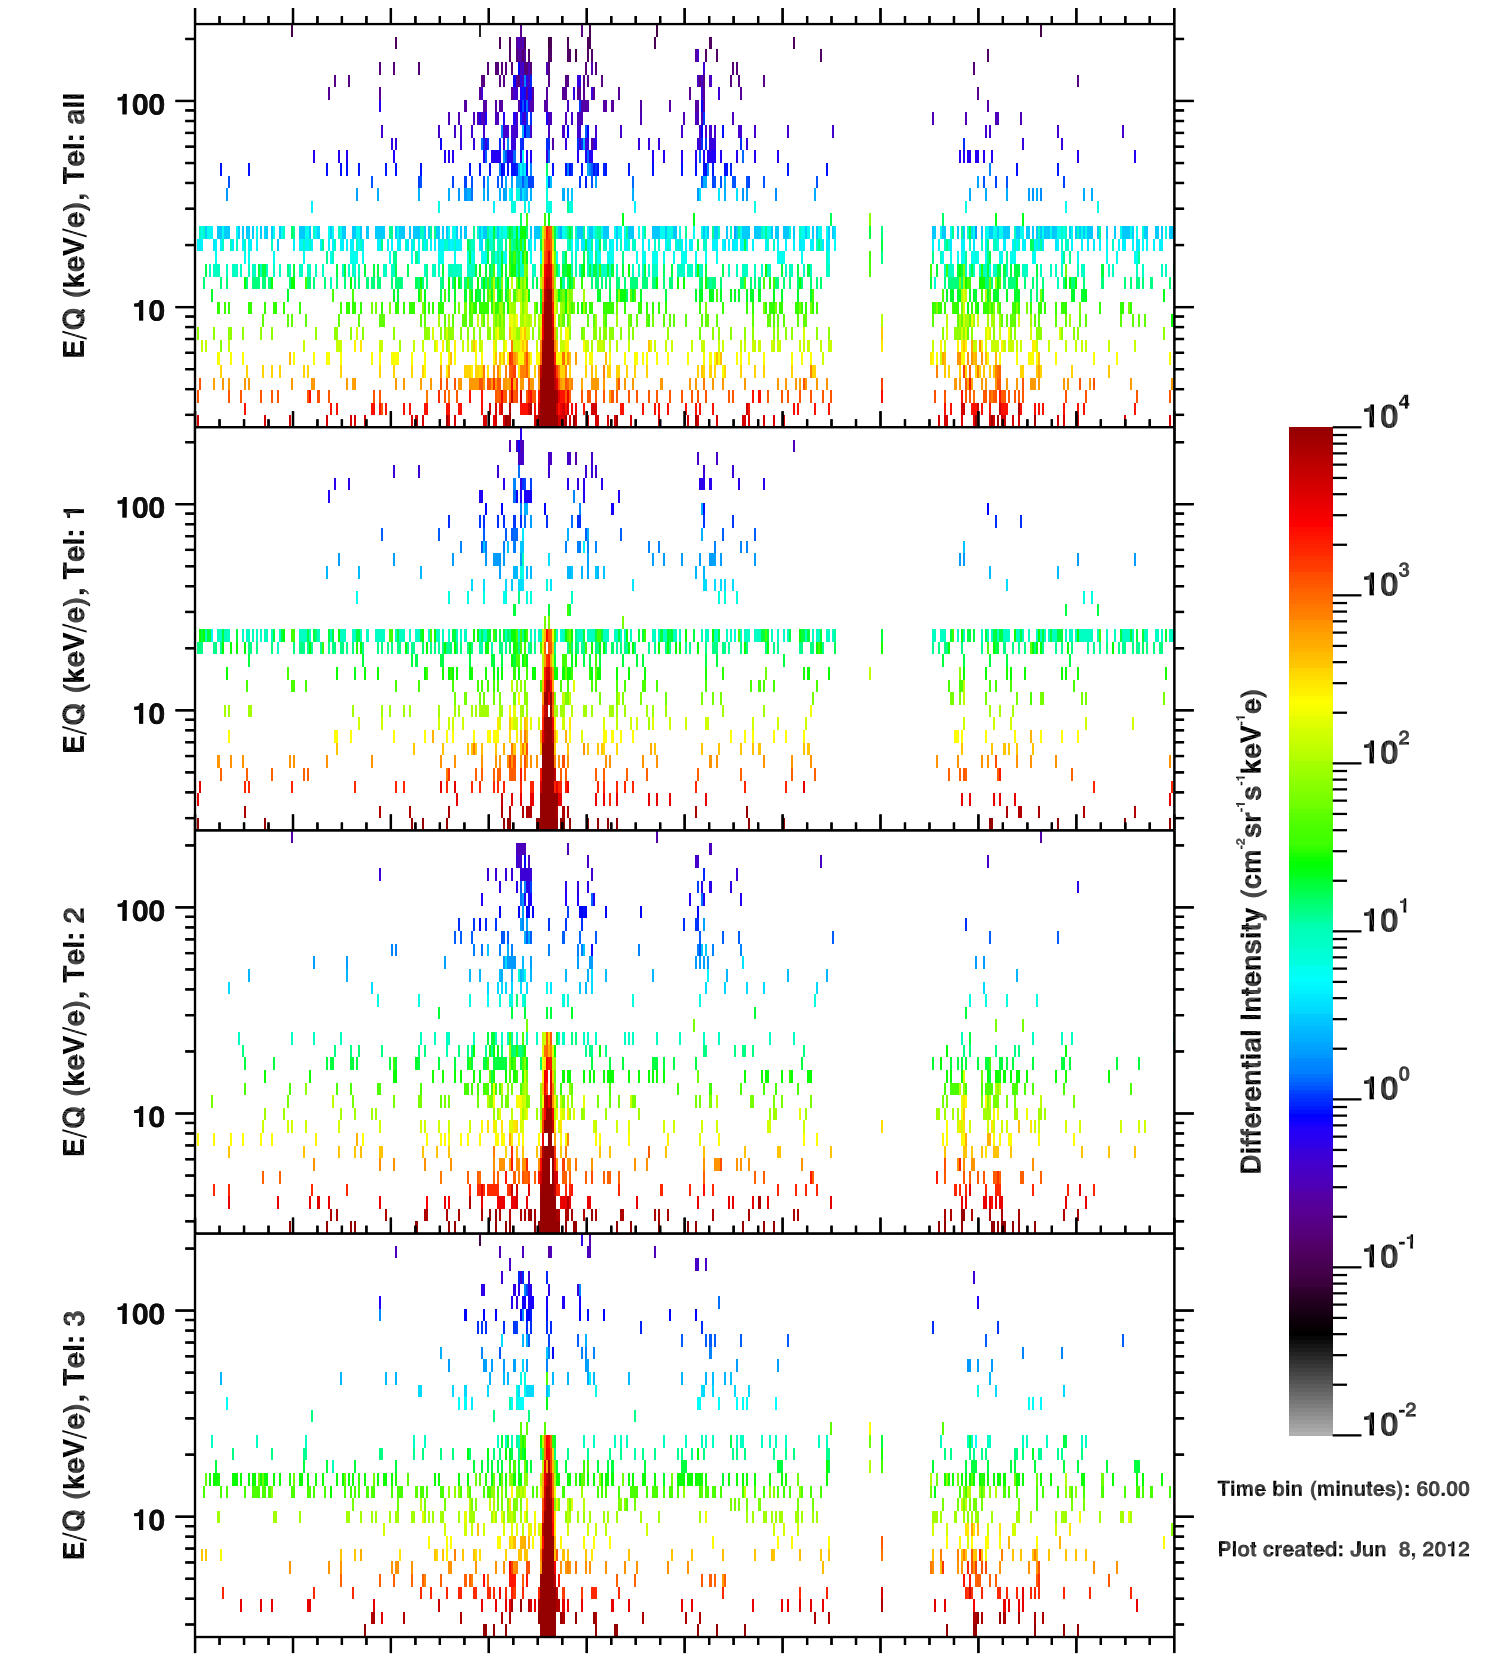

Cassini/CHEMS | He+ Flux

Time bin (minutes): 60.00

Plot created: Jun 8, 2012

	280	282	284	286	288	290	292	294	296	298	300
R(Rs)	43.6	37.9	29.2	15.8	11.7	26.5	35.1	40.0	42.2	41.8	38.9
Lat(°)	6.1	4.8	2.8	0.1	0.5	0.5	0.5	0.5	0.4	0.4	0.4
LT(dec.h)	19.7	20.1	20.8	22.2	15.7	17.7	18.4	18.8	19.2	19.6	20.0