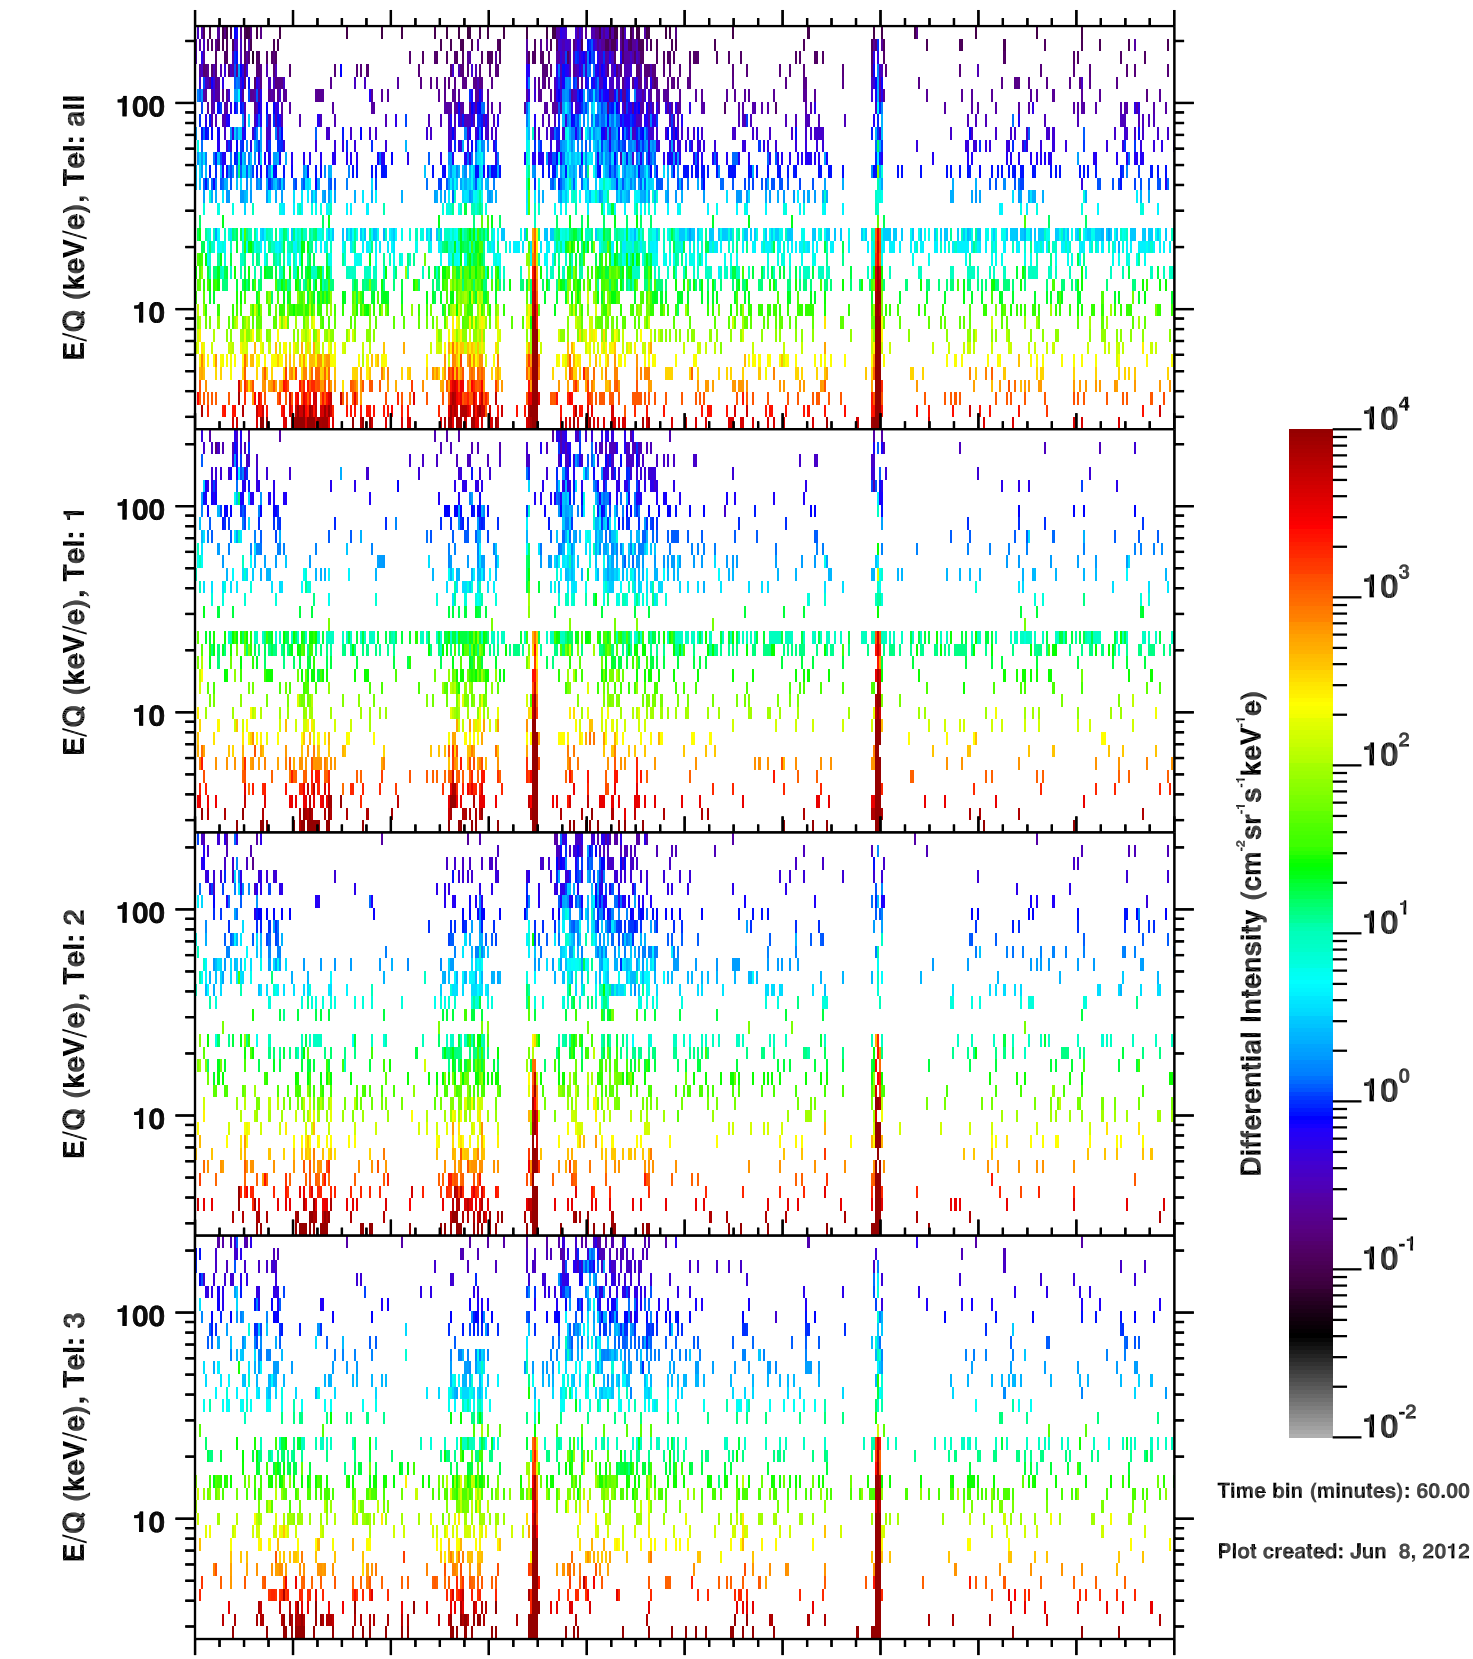

Cassini/CHEMS | He+ Flux

Time bin (minutes): 60.00
 Plot created: Jun 8, 2012

	140	142	144	146	148	150	152	154	156	158	160
R(Rs)	12.5	21.4	21.3	12.1	12.7	20.8	17.9	2.9	18.3	20.8	13.2
Lat(°)	-24.3	6.4	25.1	54.7	-23.4	6.6	28.0	-37.2	-6.2	15.0	43.0
LT(dec.h)	10.3	11.1	11.6	13.1	10.3	11.1	11.5	23.7	10.8	11.2	11.9