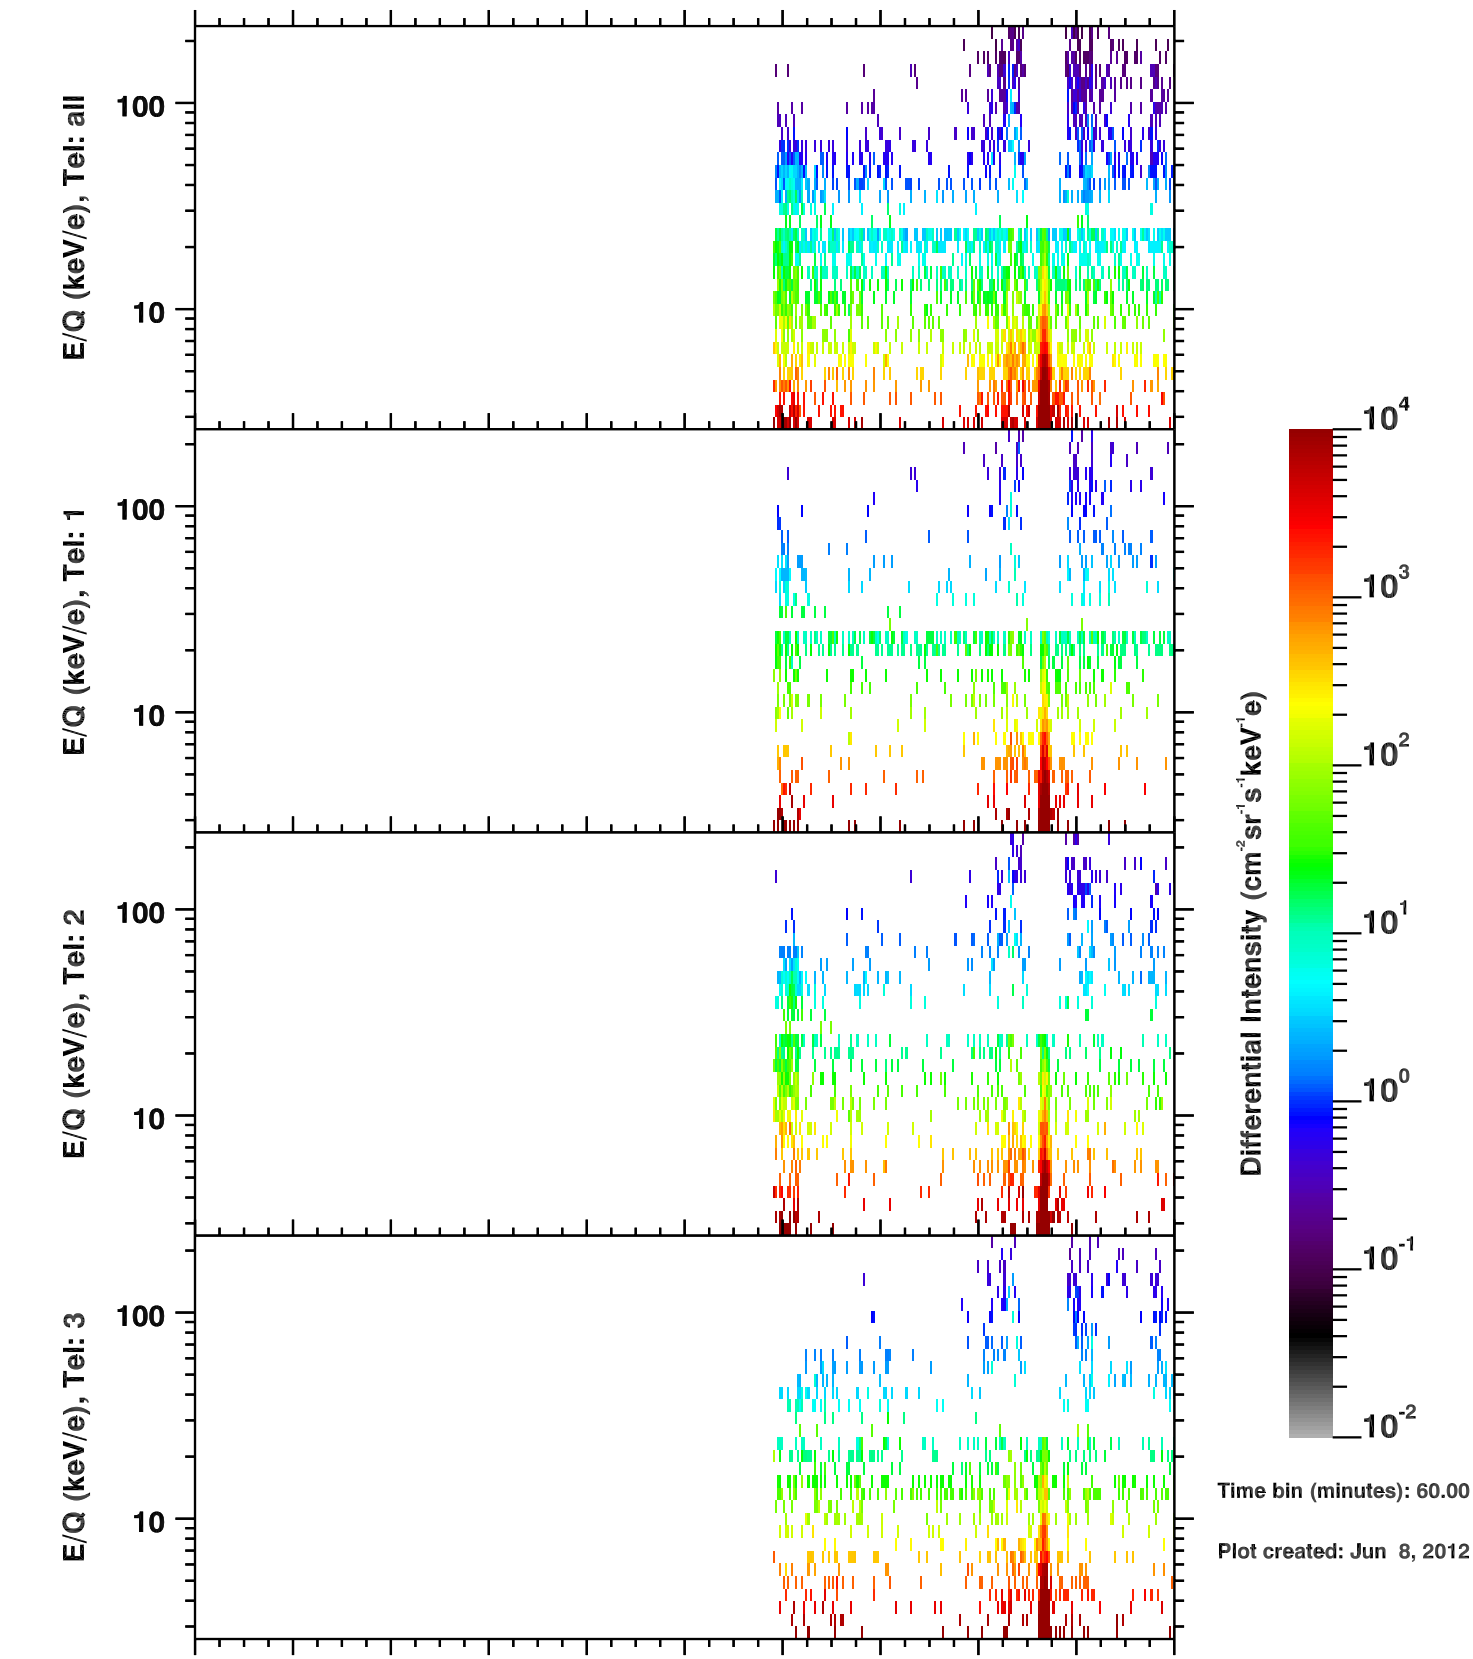

Cassini/CHEMS | He+ Flux

Time bin (minutes): 60.00

Plot created: Jun 8, 2012

	280	282	284	286	288	290	292	294	296	298	300
R(Rs)	42.2	46.5	48.8	49.1	47.7	44.2	38.6	30.0	16.7	10.3	26.3
Lat(°)	1.9	2.4	2.7	3.0	3.4	3.7	4.0	4.5	5.0	-2.6	0.4
LT(dec.h)	13.3	13.7	14.0	14.3	14.6	15.0	15.4	16.0	17.4	9.6	12.1