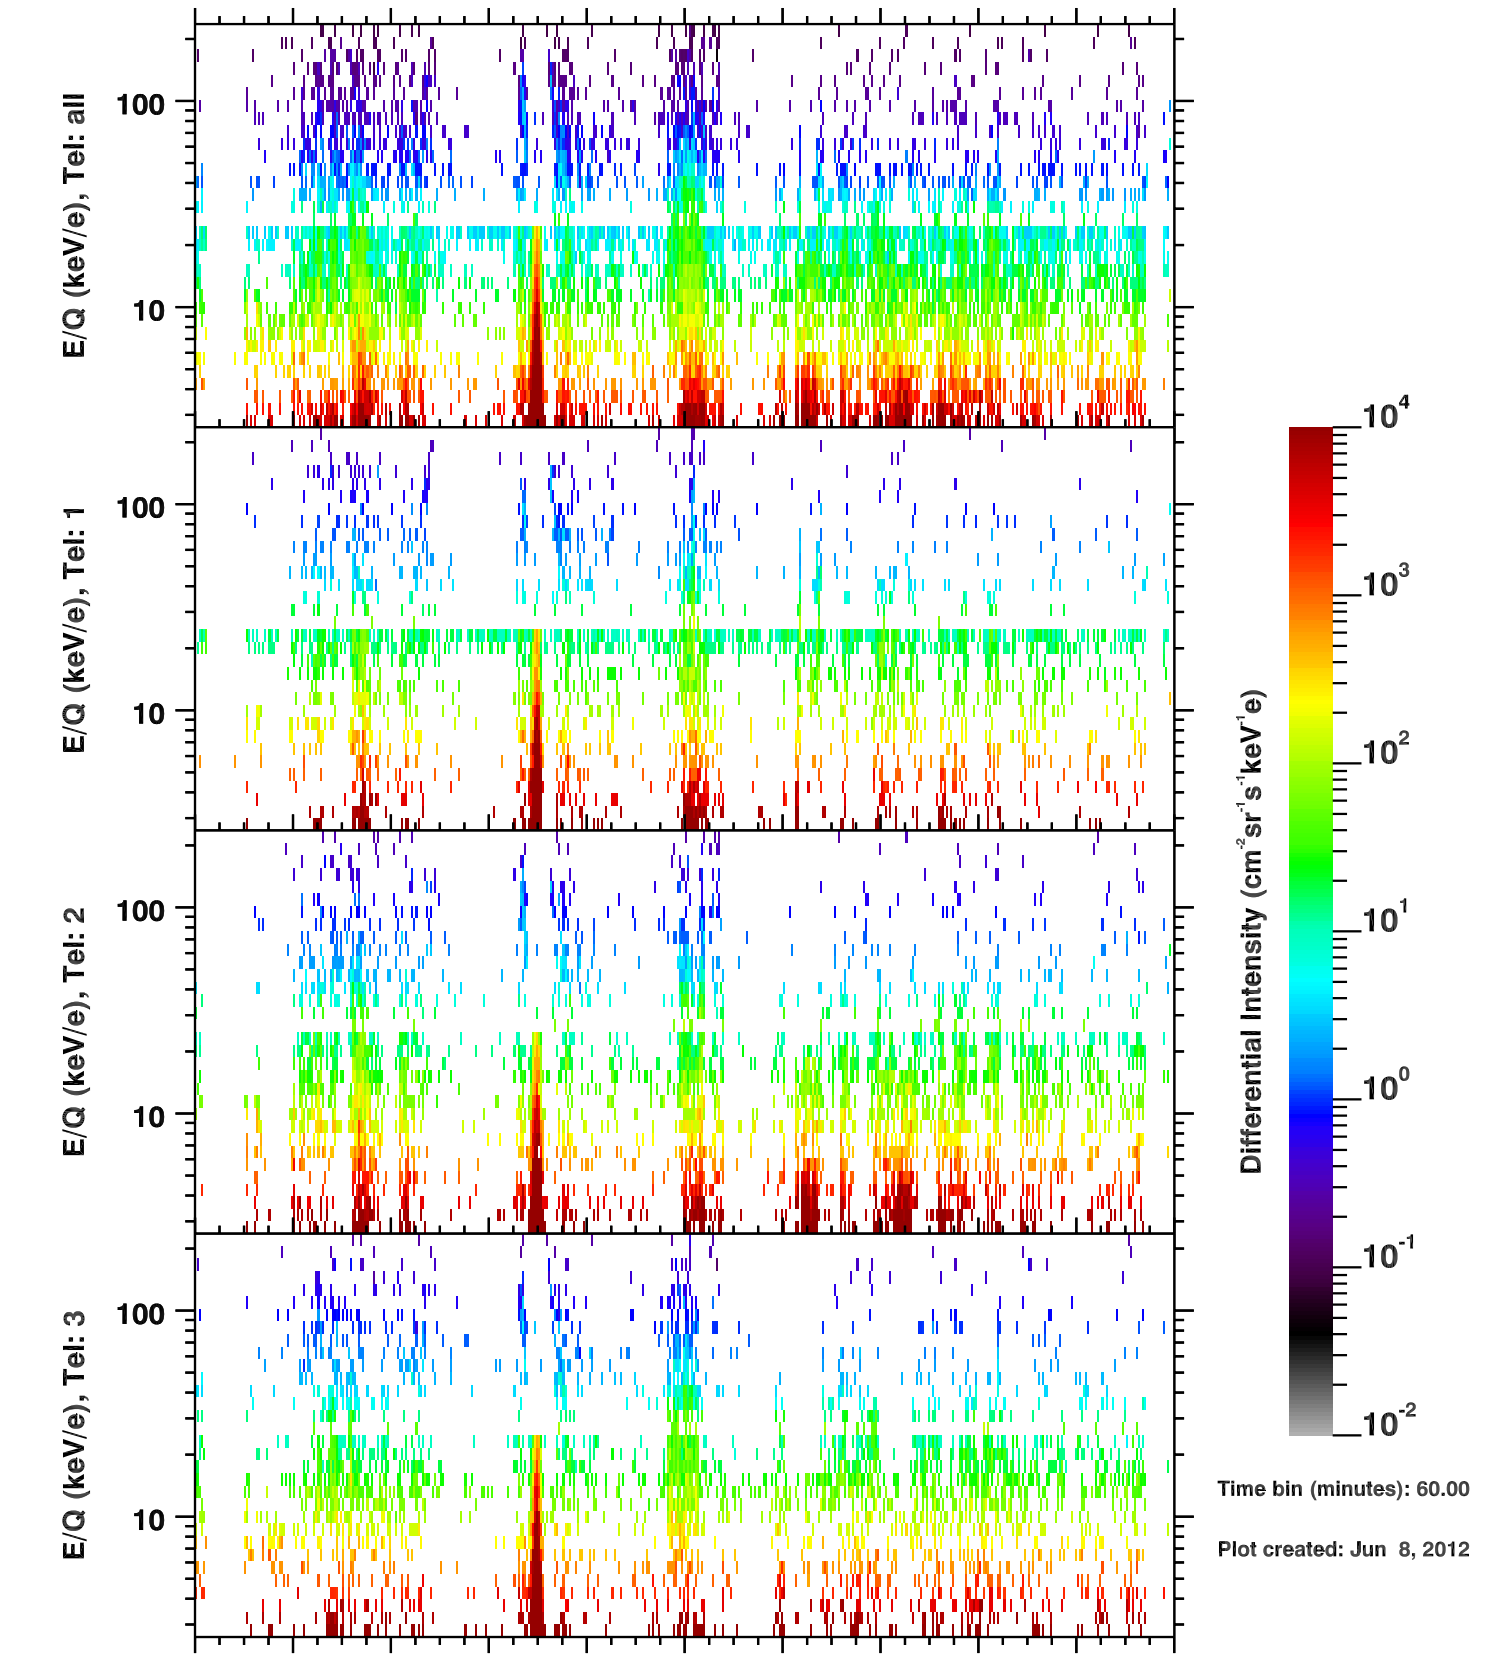

Cassini/CHEMS | He+ Flux

Time bin (minutes): 60.00

Plot created: Jun 8, 2012

	140	142	144	146	148	150	152	154	156	158	160
R(Rs)	37.0	33.8	26.8	13.8	13.4	26.8	34.1	37.4	37.5	34.3	27.3
Lat(°)	16.7	19.7	23.2	28.0	-6.9	3.3	6.3	8.3	10.1	11.9	14.1
LT(dec.h)	15.9	16.4	17.1	19.0	12.7	14.3	14.9	15.4	15.8	16.2	16.9