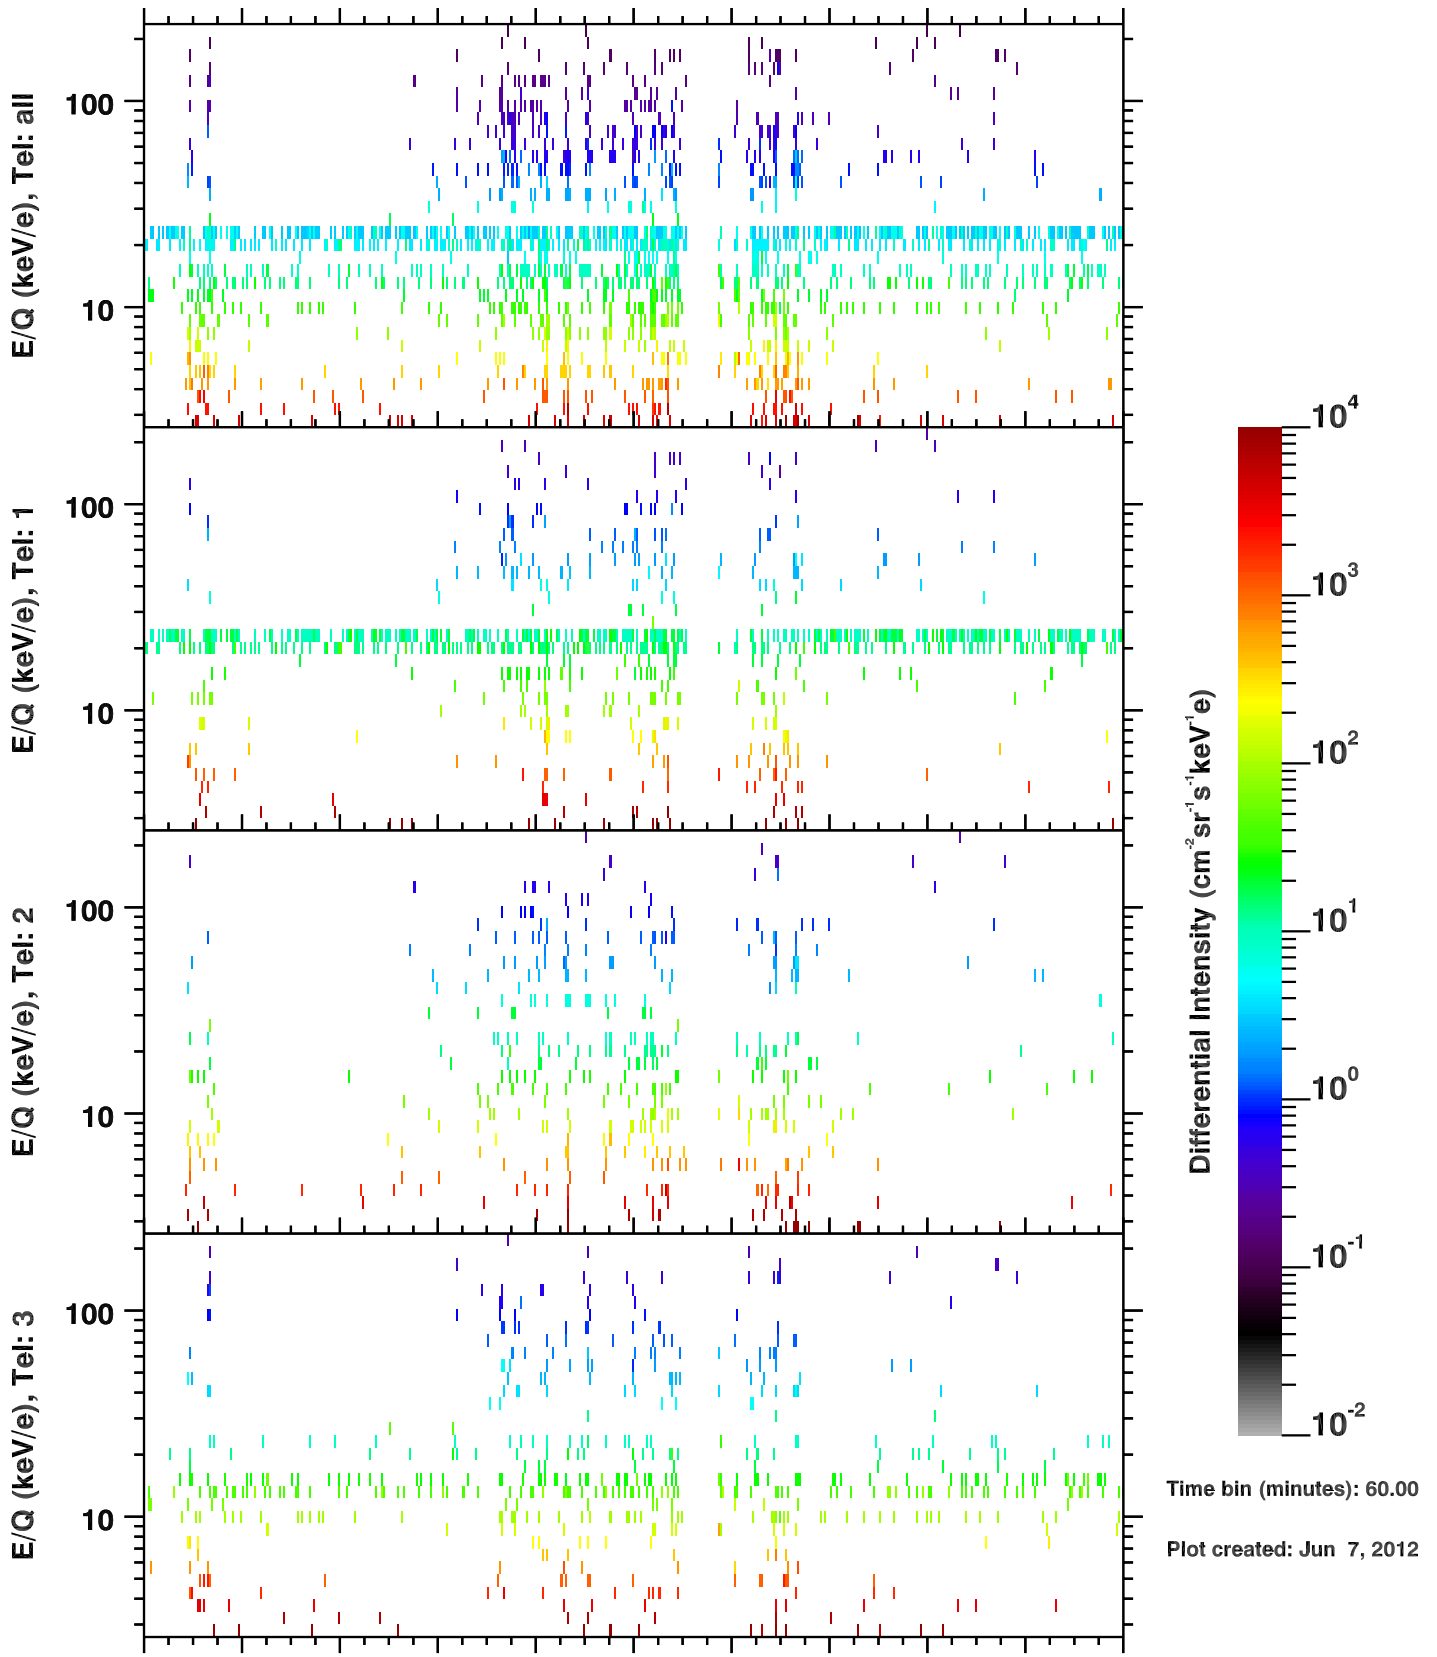

Cassini/CHEMS | He+ Flux

Time bin (minutes): 60.00

Plot created: Jun 7, 2012

	300	302	304	306	308	310	312	314	316	318	320
R(Rs)	12.4	12.3	23.6	28.3	28.3	23.6	12.3	12.3	23.6	28.3	28.2
Lat(°)	-23.3	54.8	42.7	31.0	20.1	6.5	-23.6	54.8	42.7	31.0	20.0
LT(dec.h)	3.4	19.8	23.5	0.5	1.2	1.9	3.4	19.8	23.5	0.5	1.2