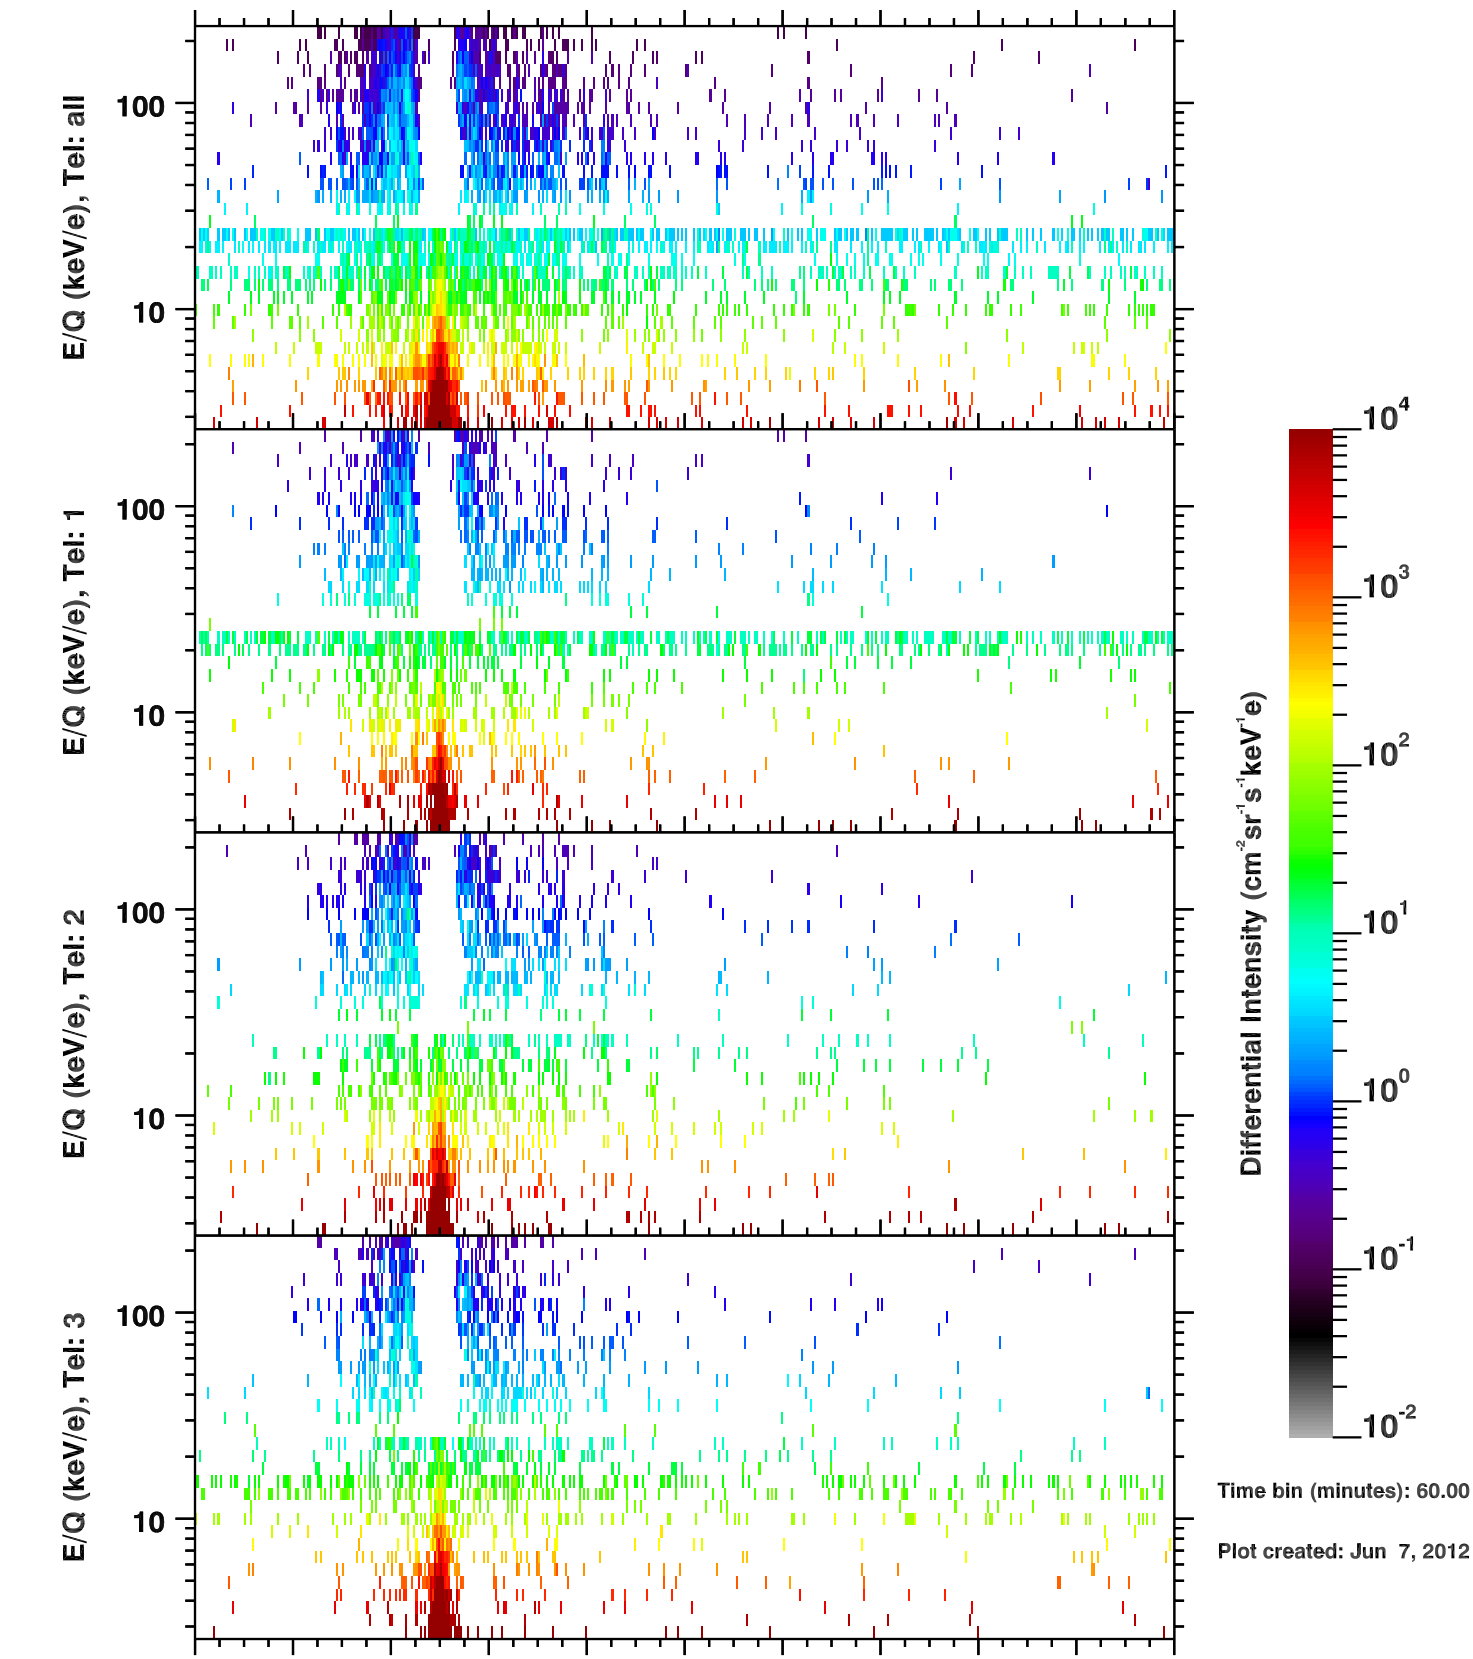

Cassini/CHEMS | He+ Flux

Time bin (minutes): 60.00

Plot created: Jun 7, 2012

	200	202	204	206	208	210	212	214	216	218	220
R(Rs)	36.7	27.4	12.6	14.3	28.4	37.4	43.4	47.1	48.8	48.7	46.8
Lat($^{\circ}$)	0.4	0.4	-5.0	14.8	14.3	13.2	12.3	11.4	10.5	9.6	8.6
LT(dec.h)	1.1	1.8	3.8	19.8	21.7	22.4	22.9	23.2	23.6	23.9	0.2