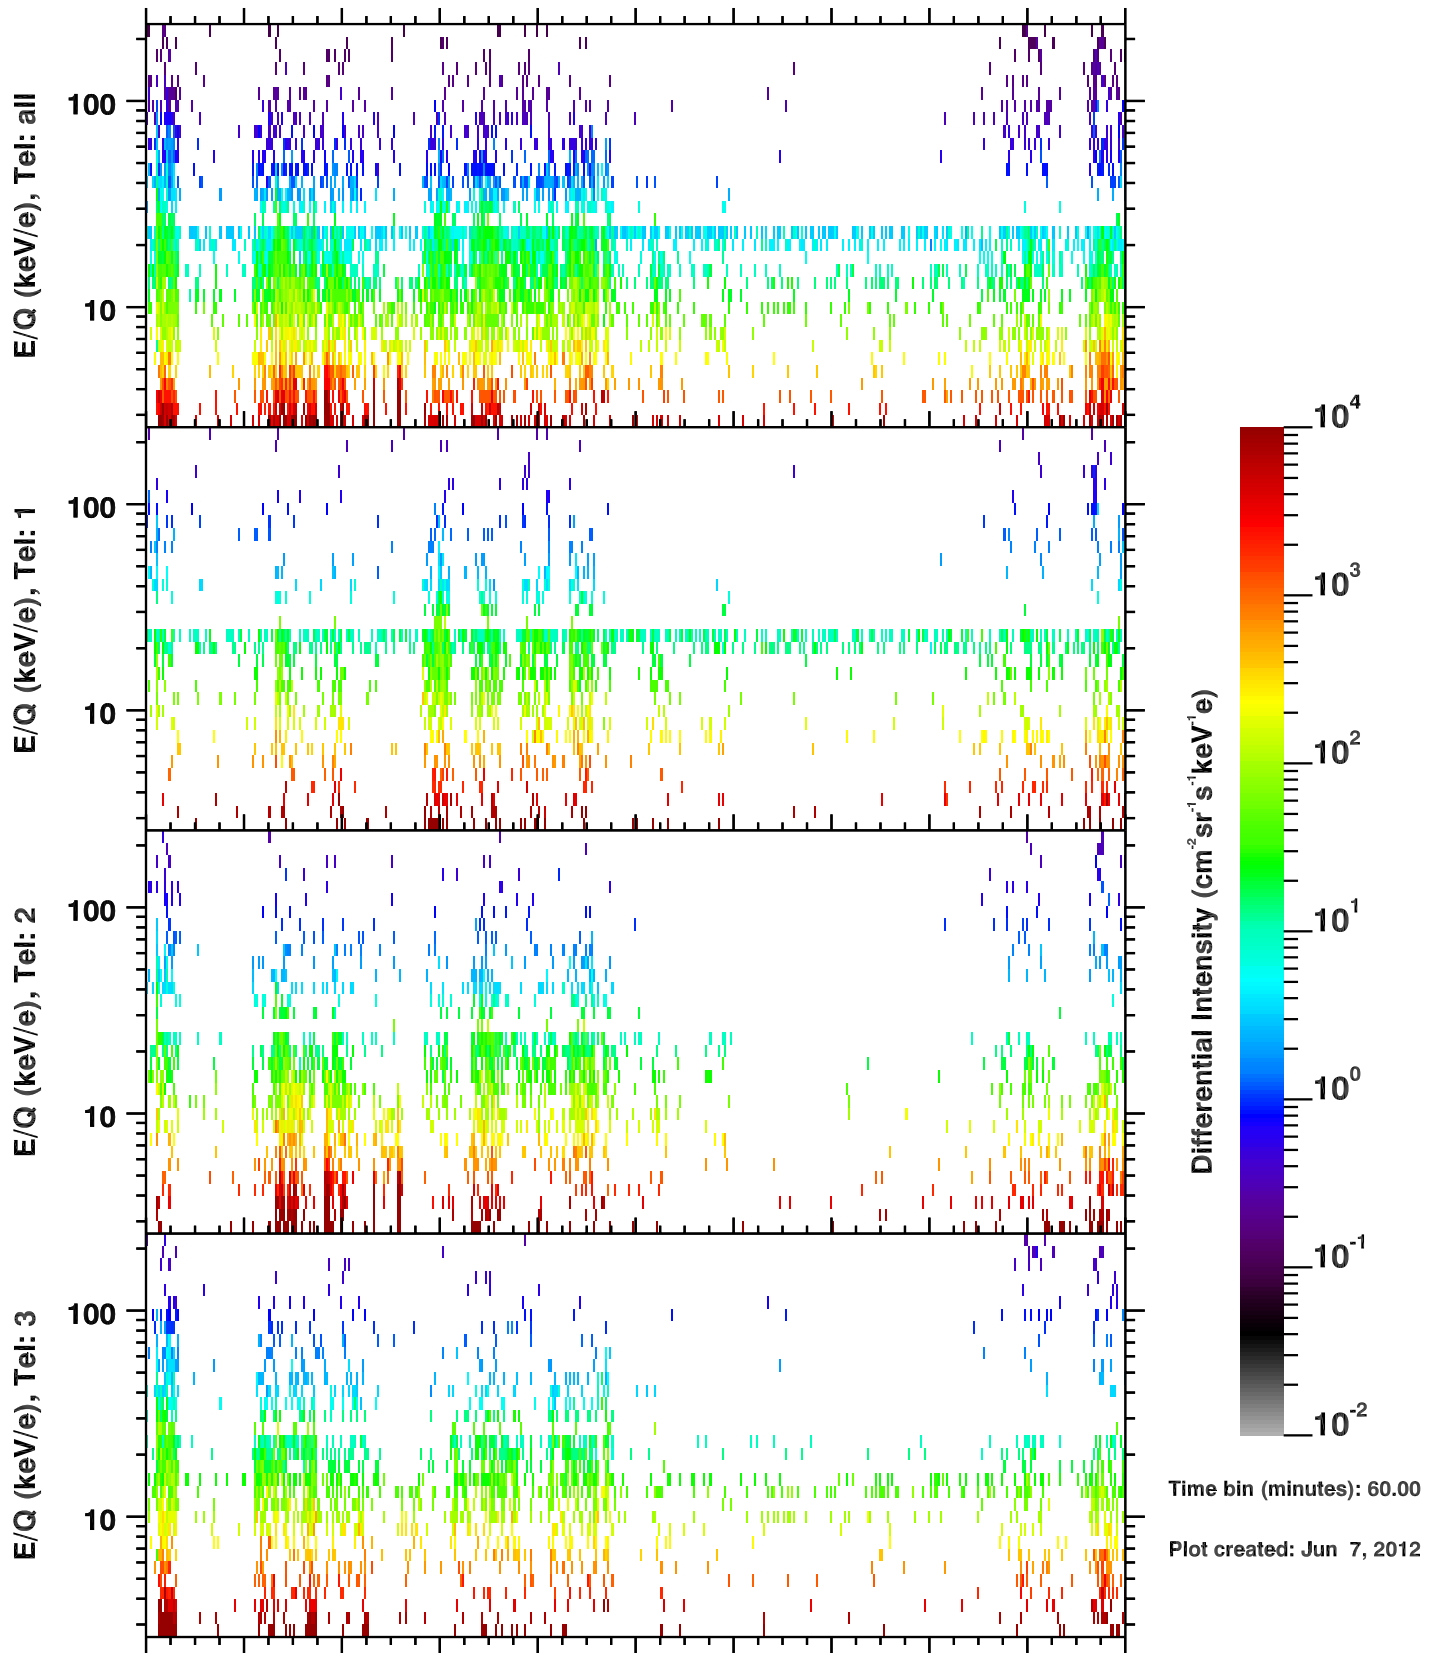

Cassini/CHEMS | He+ Flux

Time bin (minutes): 60.00

Plot created: Jun 7, 2012

	340	342	344	346	348	350	352	354	356	358	360
R(Rs)	48.4	51.7	53.3	53.5	52.1	49.1	44.3	37.4	27.4	12.4	14.4
Lat($^{\circ}$)	-0.1	-0.1	-0.1	-0.2	-0.2	-0.2	-0.2	-0.3	-0.3	-0.4	0.2
LT(dec.h)	5.3	5.7	5.9	6.2	6.5	6.8	7.2	7.6	8.4	10.6	2.0