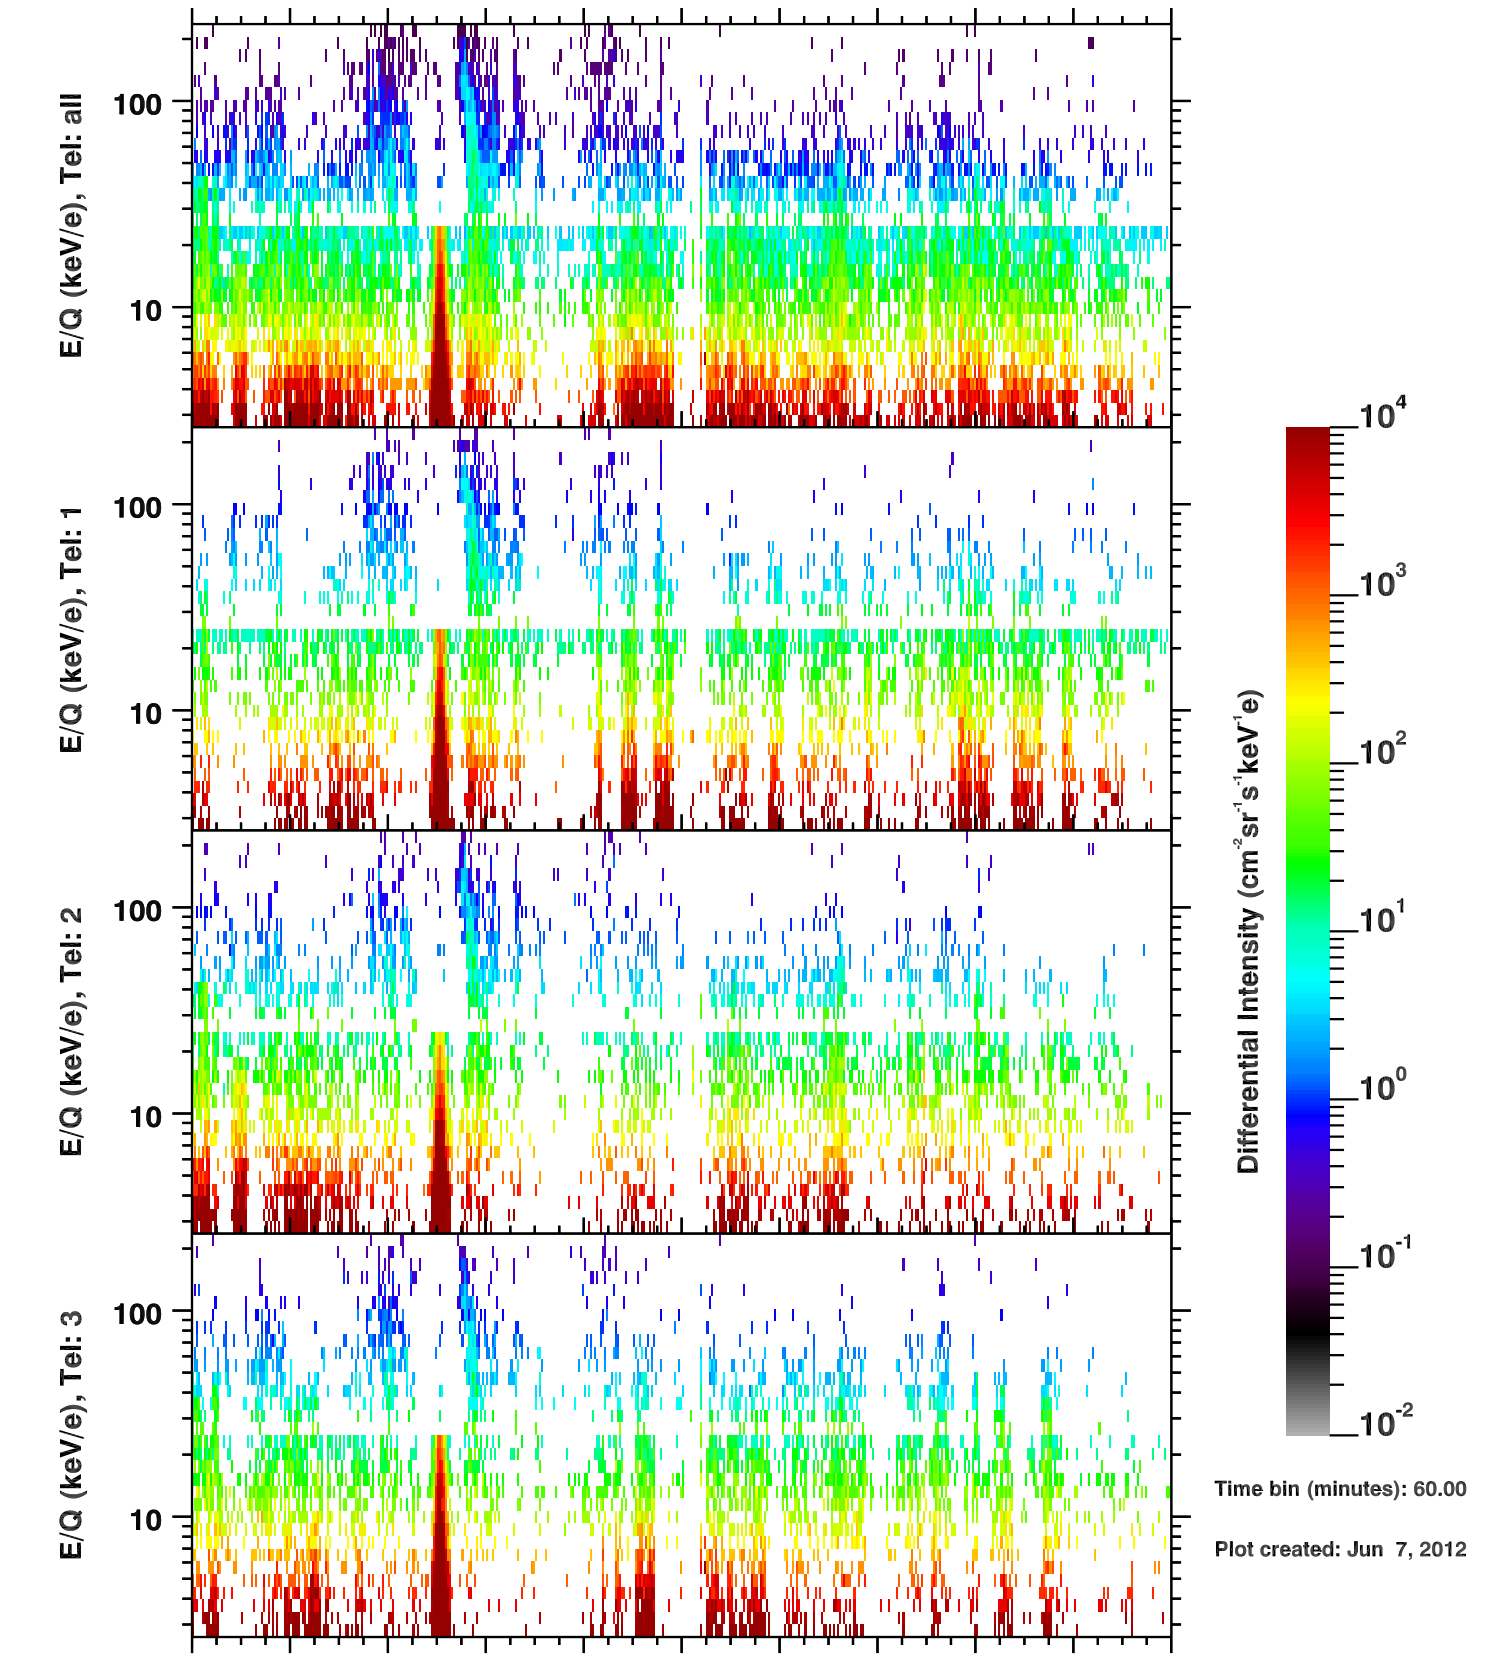

Cassini/CHEMS | He+ Flux

Time bin (minutes): 60.00
 Plot created: Jun 7, 2012

	280	282	284	286	288	290	292	294	296	298	300
R(Rs)	35.7	28.0	14.5	13.3	27.2	35.1	39.4	40.7	39.4	35.1	27.2
Lat(°)	-0.3	-0.3	-0.3	-0.2	-0.3	-0.3	-0.4	-0.4	-0.4	-0.4	-0.4
LT(dec.h)	8.0	8.6	10.1	3.9	5.6	6.3	6.7	7.1	7.5	8.0	8.6