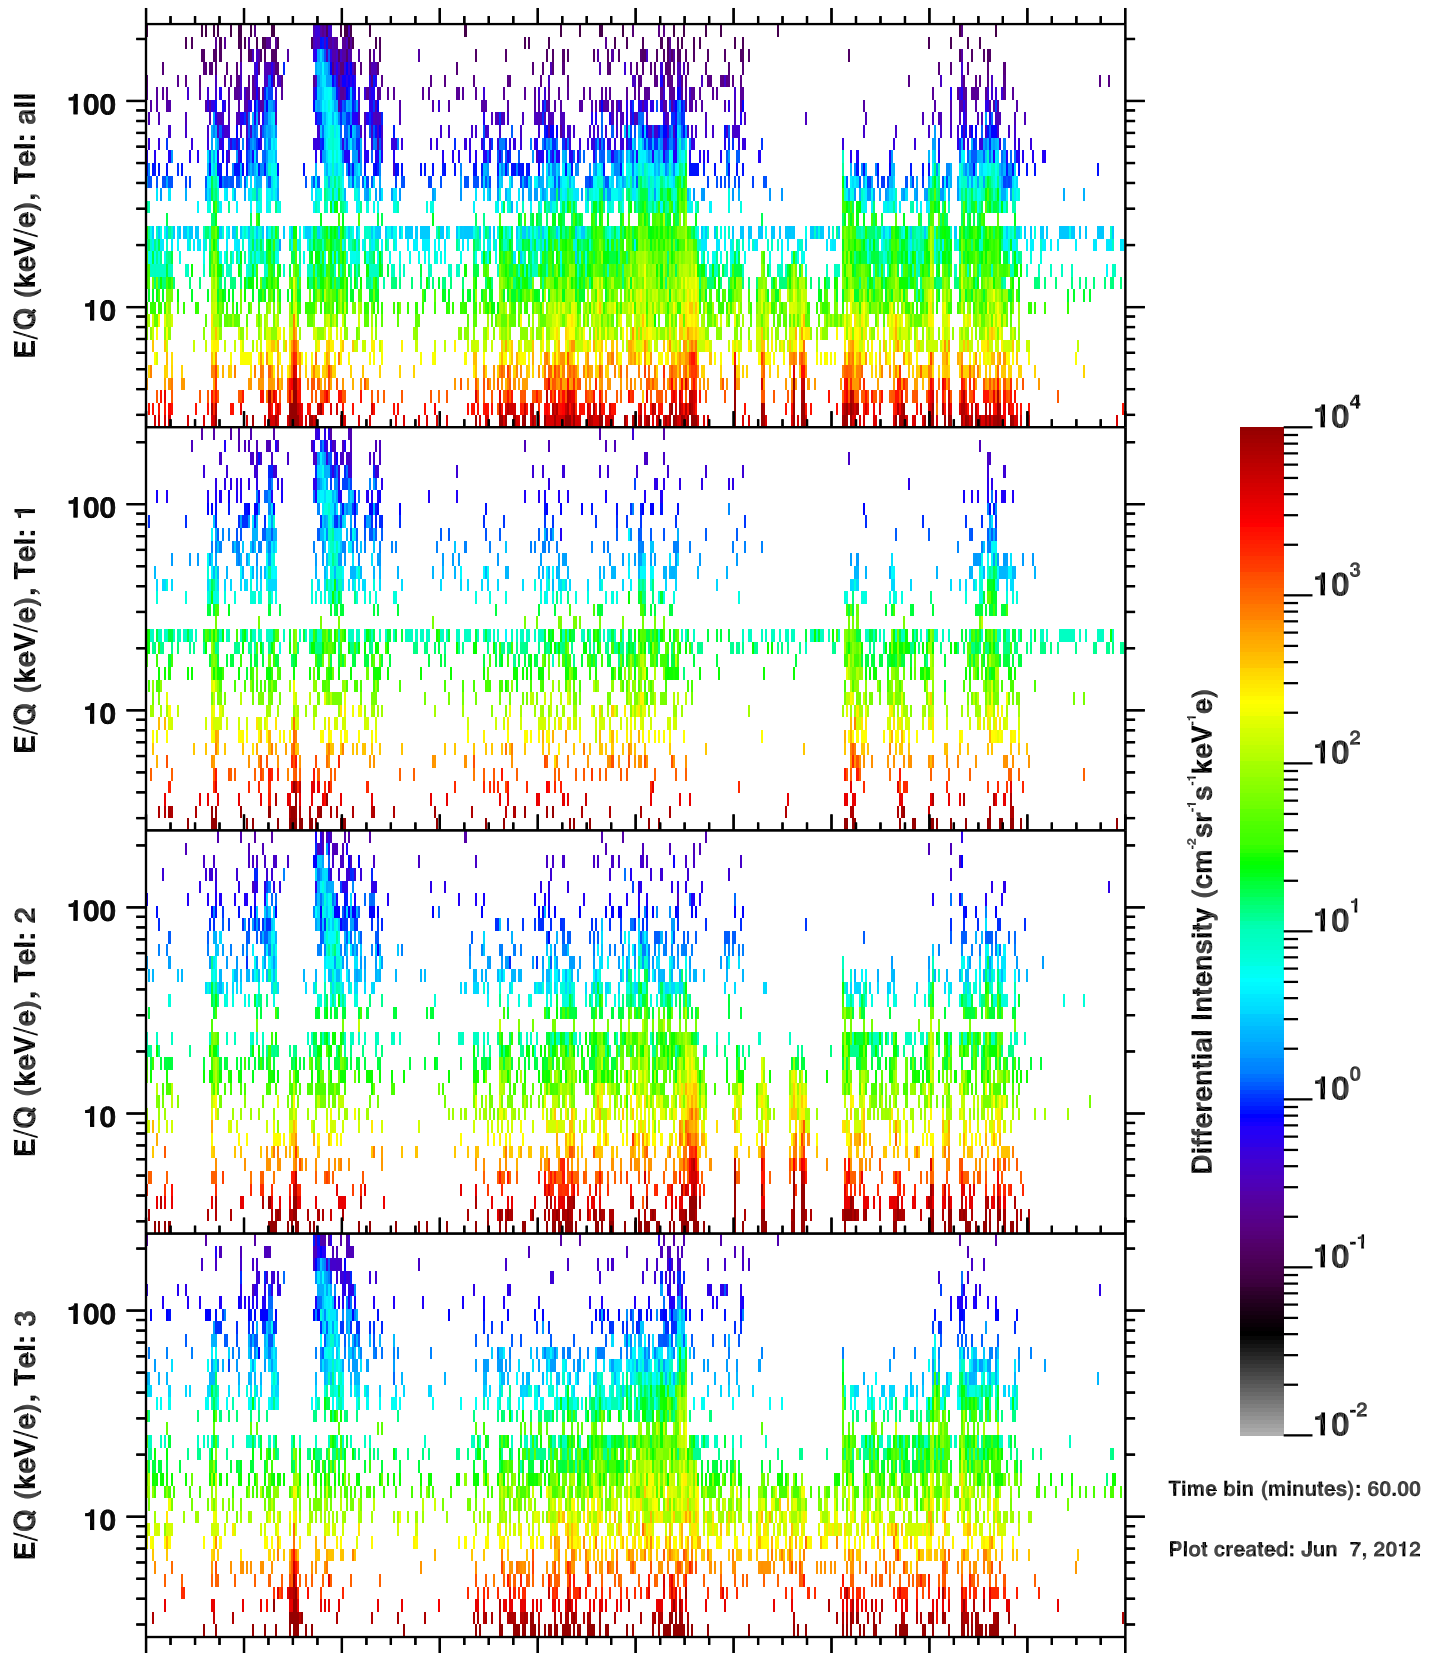

Cassini/CHEMS | He+ Flux

Time bin (minutes): 60.00

Plot created: Jun 7, 2012

	120	122	124	126	128	130	132	134	136	138	140
R(Rs)	27.5	14.2	12.8	26.8	34.7	39.1	40.6	39.5	35.6	28.3	15.7
Lat($^{\circ}$)	-18.6	-21.8	7.4	-3.1	-7.2	-9.8	-12.0	-14.0	-16.0	-18.4	-21.6
LT(dec.h)	9.1	10.9	4.1	5.8	6.5	7.0	7.4	7.8	8.3	9.0	10.6