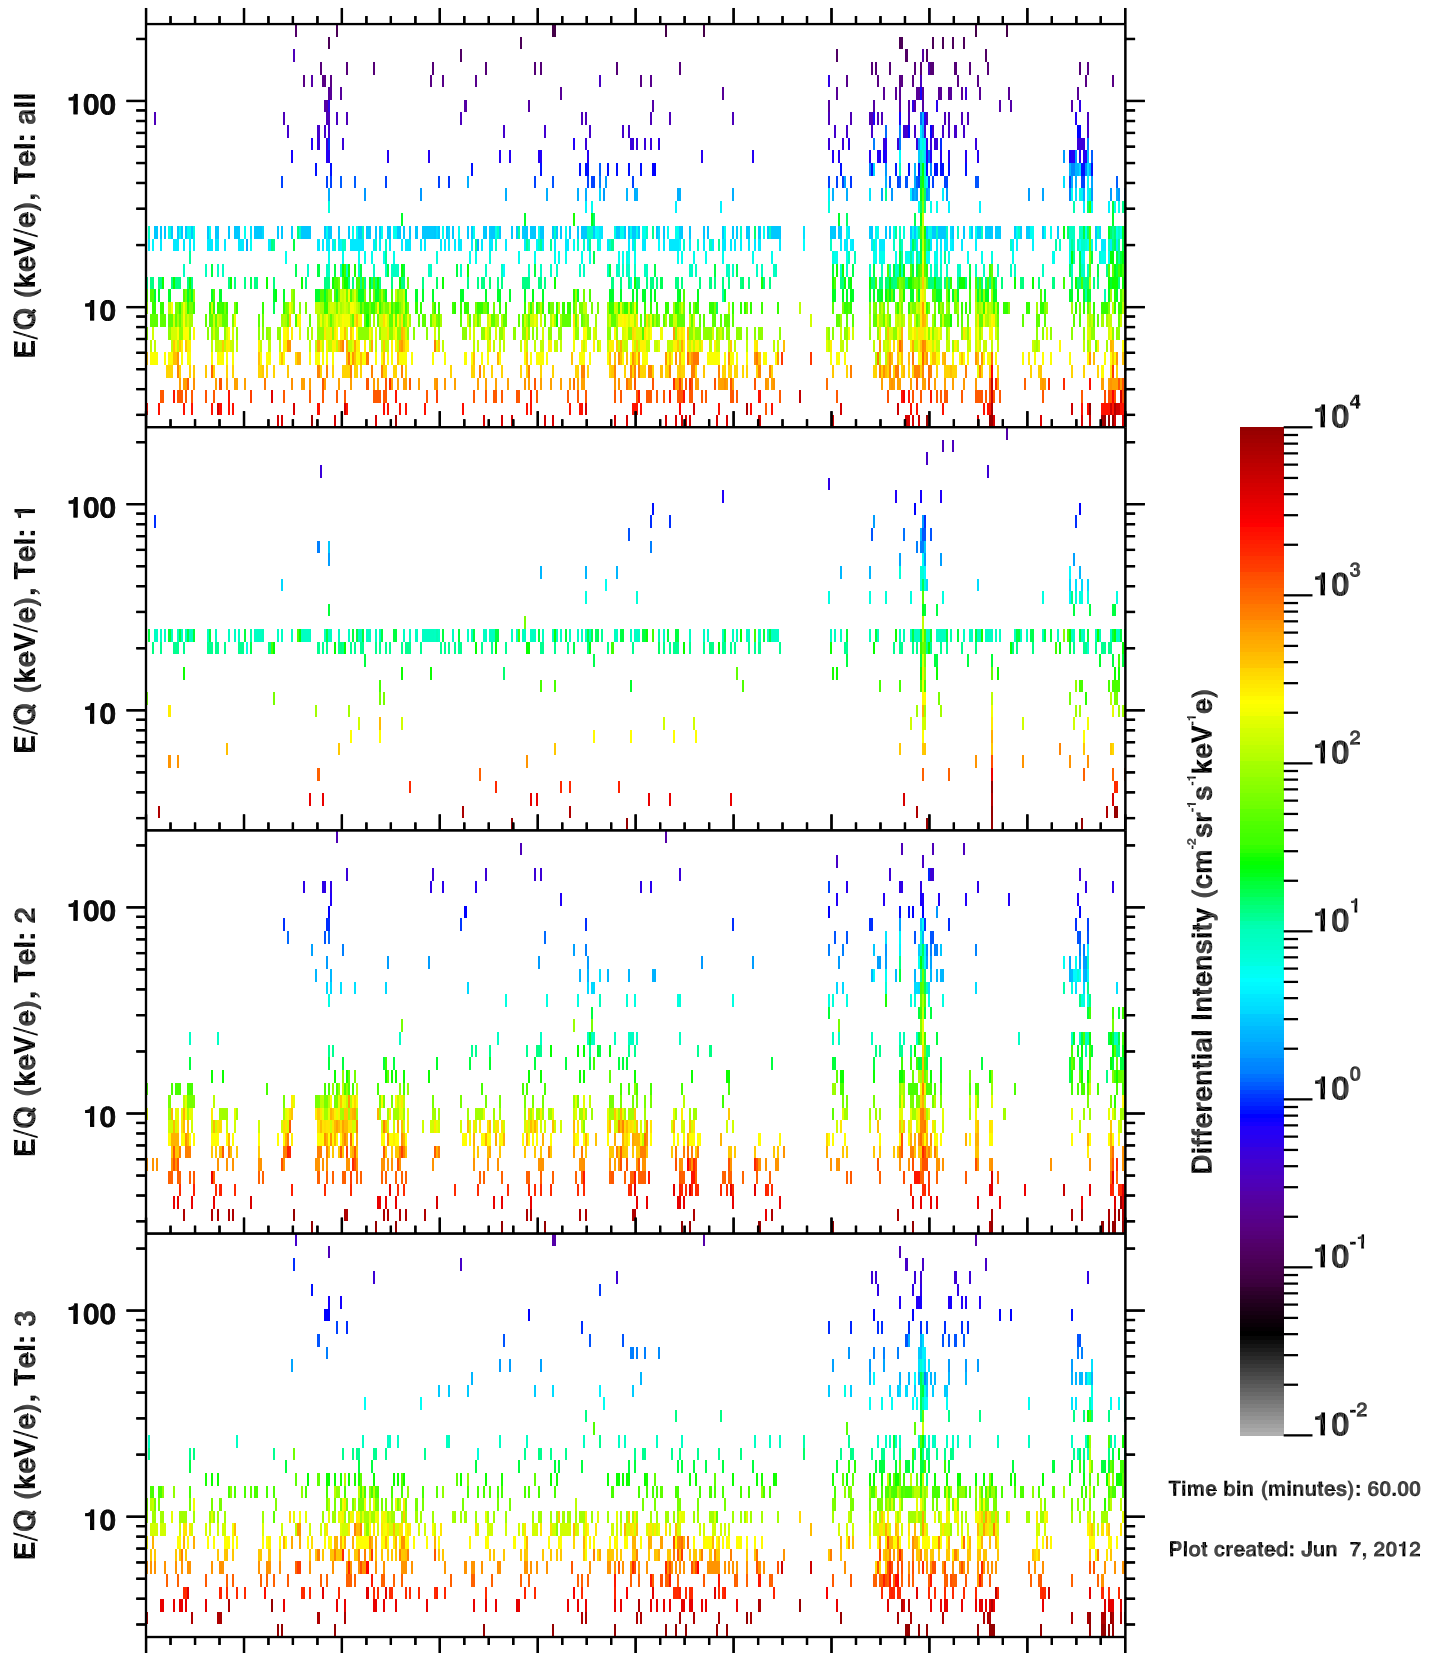

Cassini/CHEMS | He+ Flux

Time bin (minutes): 60.00

Plot created: Jun 7, 2012

	280	282	284	286	288	290	292	294	296	298	300
R(Rs)	106.9	101.7	96.1	90.0	83.4	76.2	68.3	59.5	49.7	38.4	24.9
Lat(°)	-15.0	-14.8	-14.5	-14.2	-13.8	-13.3	-12.6	-11.7	-10.4	-8.2	-3.4
LT(dec.h)	6.8	6.9	7.0	7.2	7.3	7.5	7.7	7.9	8.3	8.9	9.9