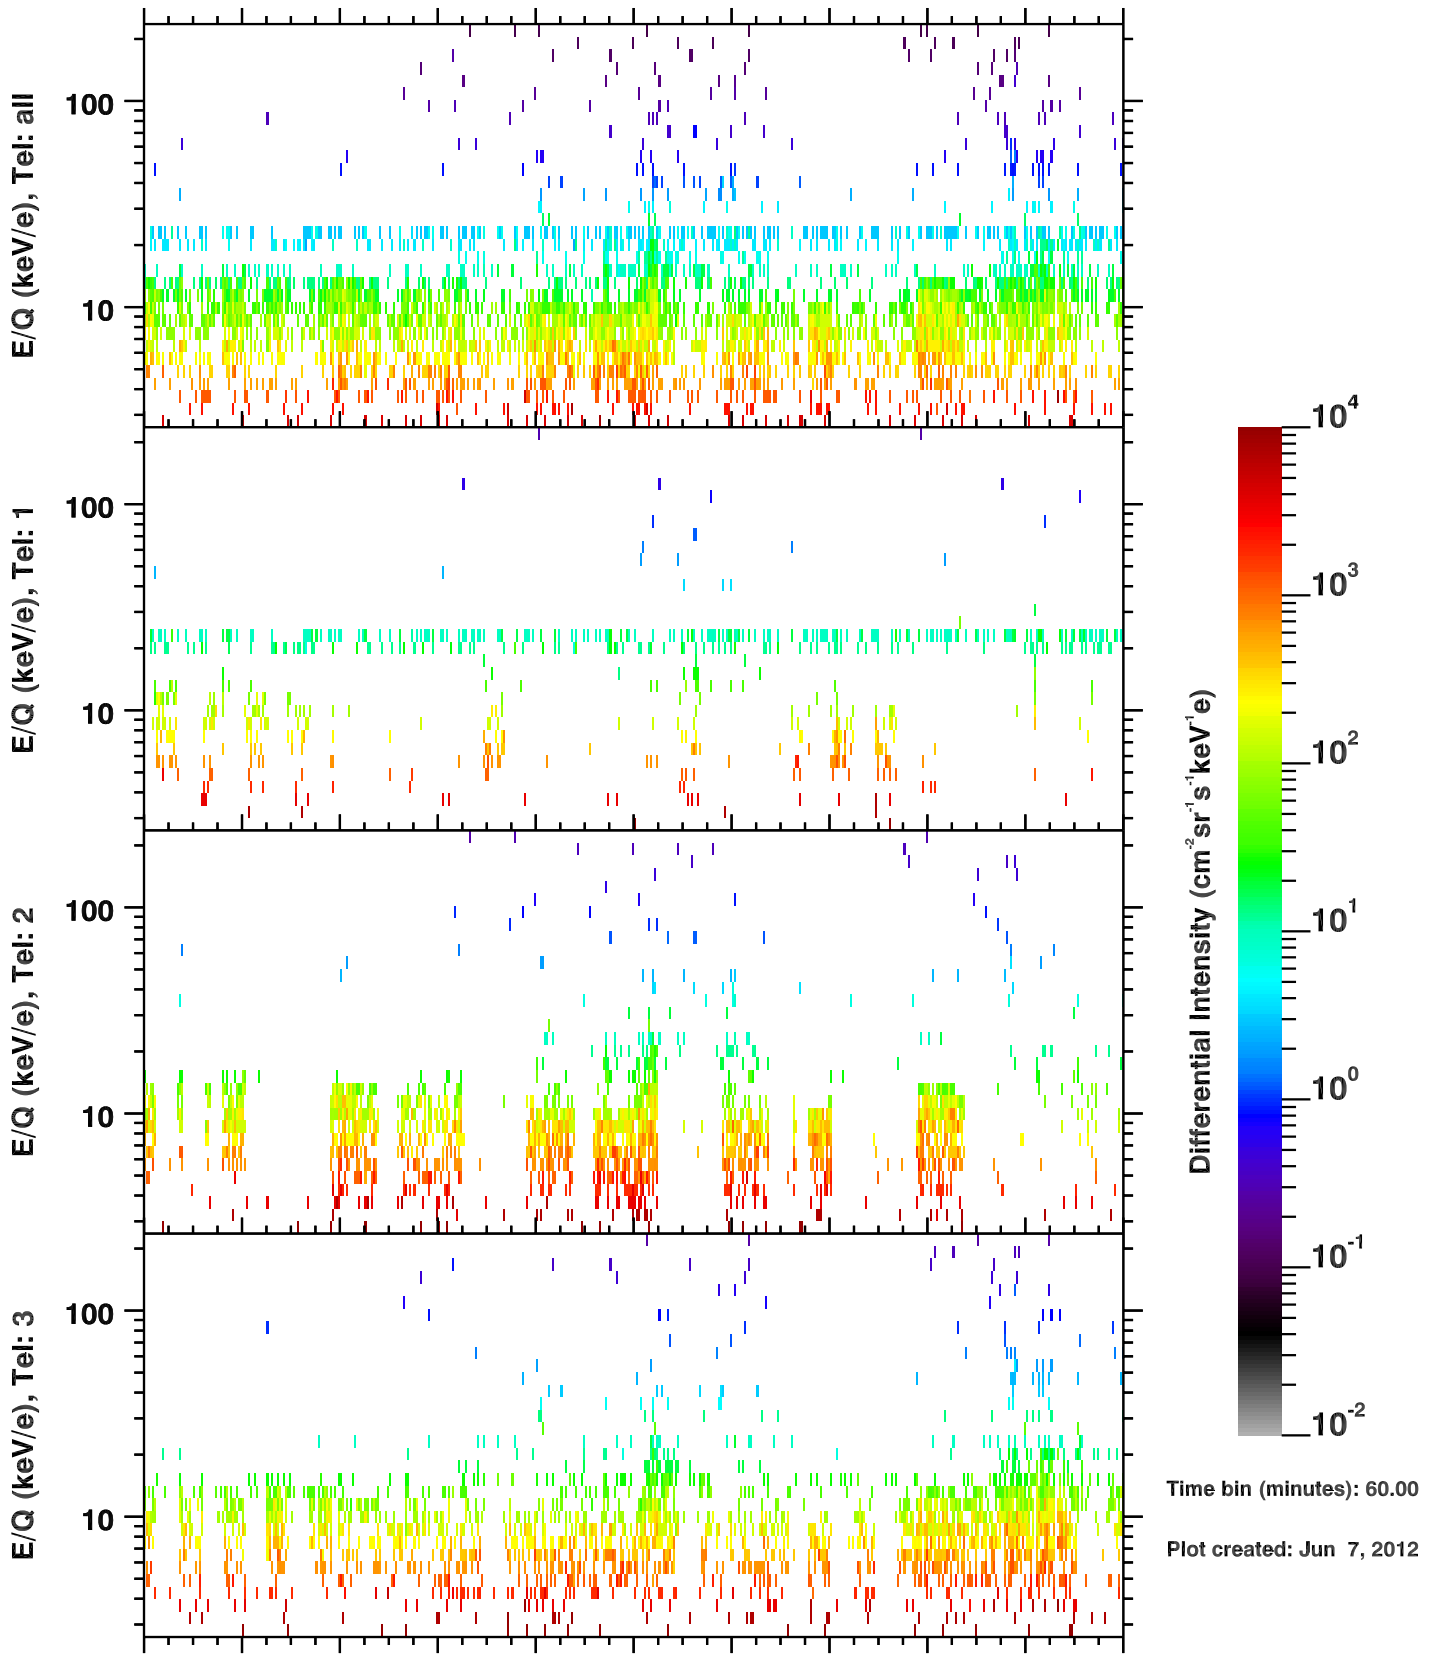

# Cassini/CHEMS | He+ Flux

Time bin (minutes): 60.00

Plot created: Jun 7, 2012

	100	102	104	106	108	110	112	114	116	118	120
R(Rs)	693.3	677.8	662.3	646.8	631.3	615.8	600.2	584.6	569.1	553.5	537.9
Lat(°)	-16.3	-16.3	-16.3	-16.3	-16.3	-16.3	-16.3	-16.3	-16.3	-16.3	-16.3
LT(dec.h)	7.3	7.3	7.3	7.3	7.3	7.2	7.2	7.2	7.2	7.2	7.2