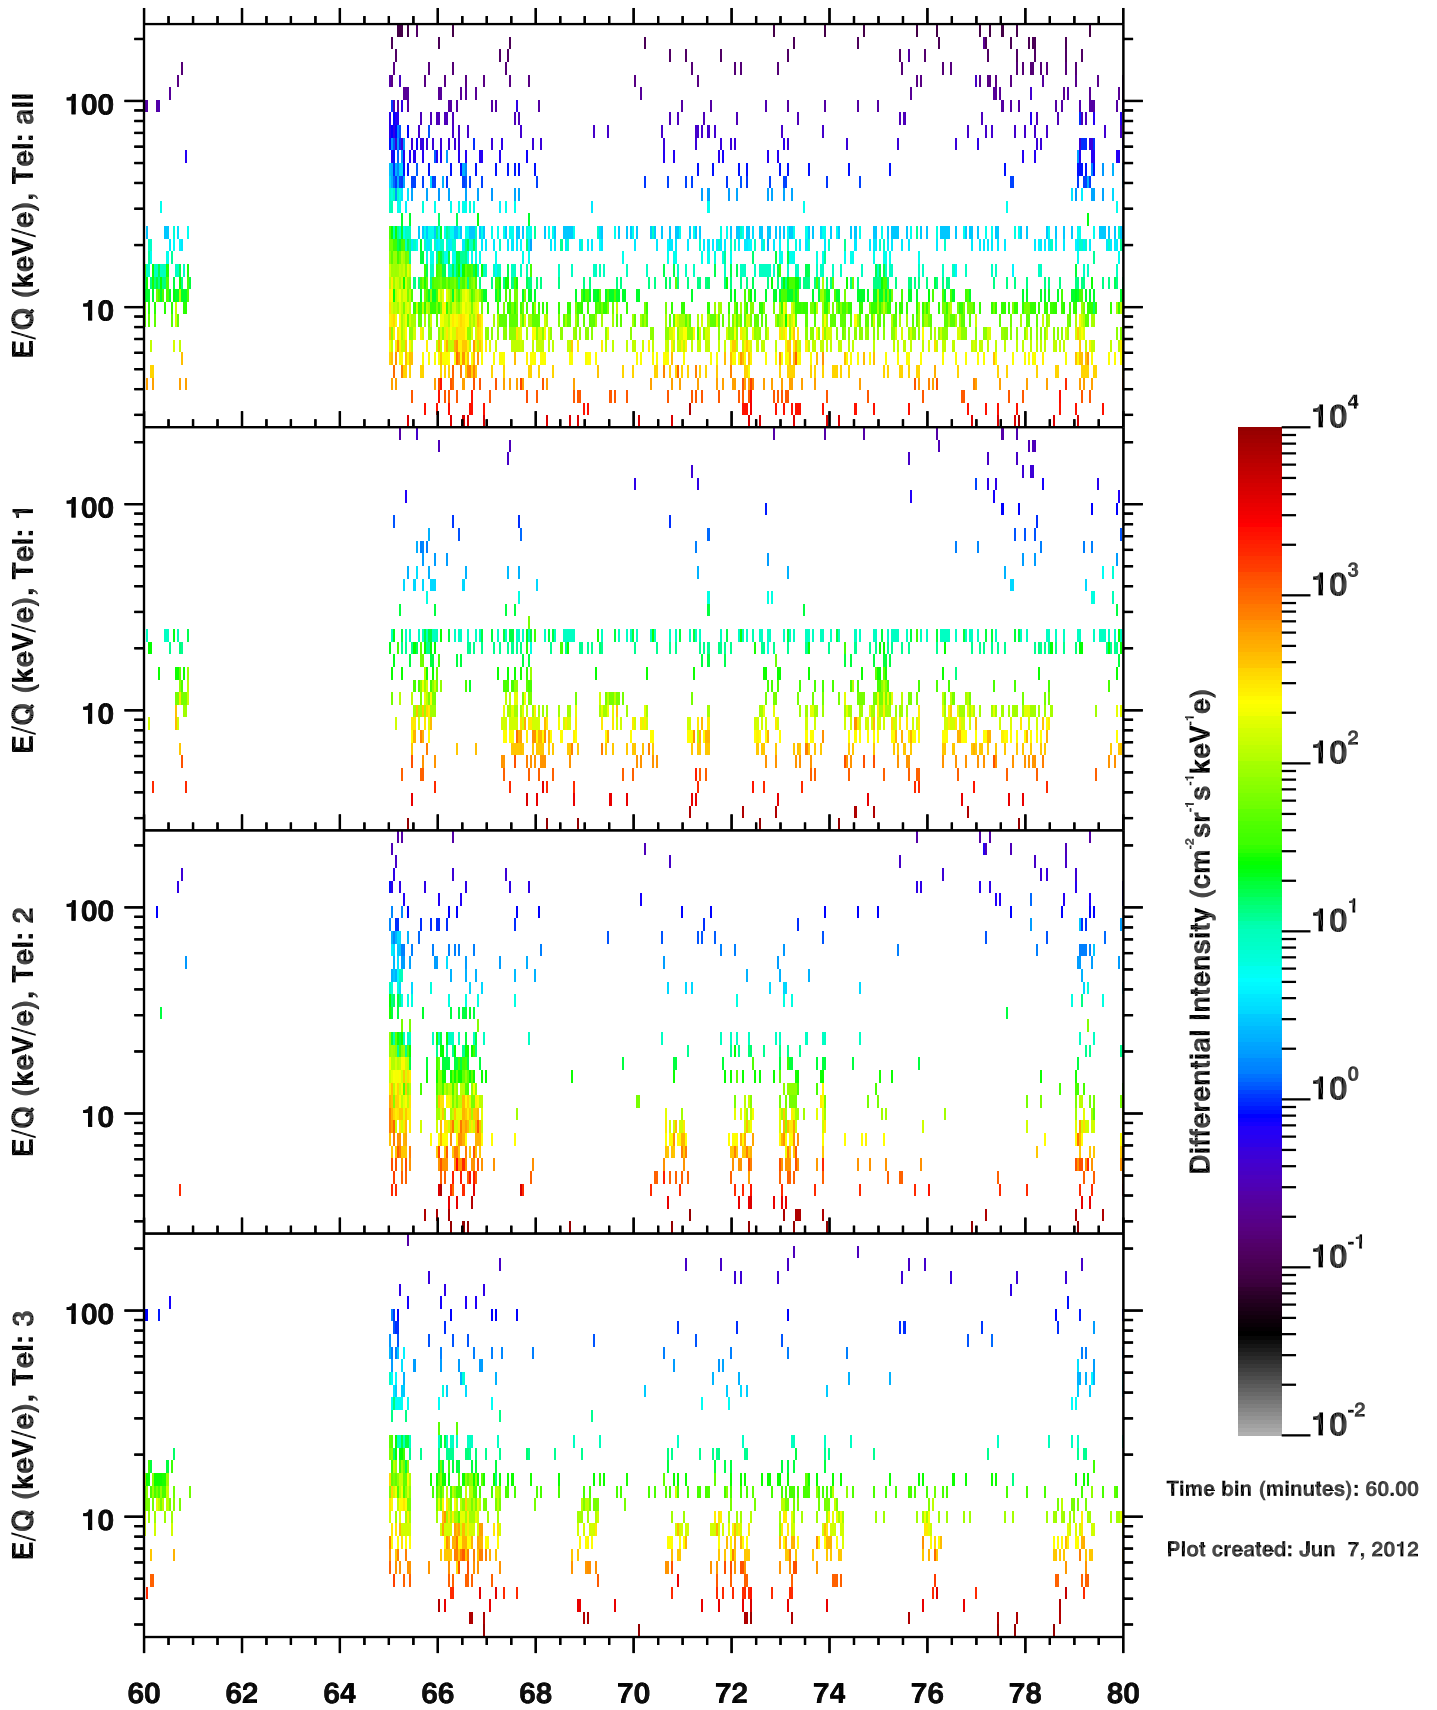

Cassini/CHEMS | He+ Flux

Time bin (minutes): 60.00

Plot created: Jun 7, 2012

R(Rs)	1001.0	985.6	970.3	955.0	939.7	924.3	909.0	893.6	878.3	862.9	847.5
Lat($^{\circ}$)	-16.3	-16.3	-16.3	-16.3	-16.3	-16.3	-16.3	-16.3	-16.3	-16.3	-16.3
LT(dec.h)	7.4	7.4	7.4	7.4	7.3	7.3	7.3	7.3	7.3	7.3	7.3