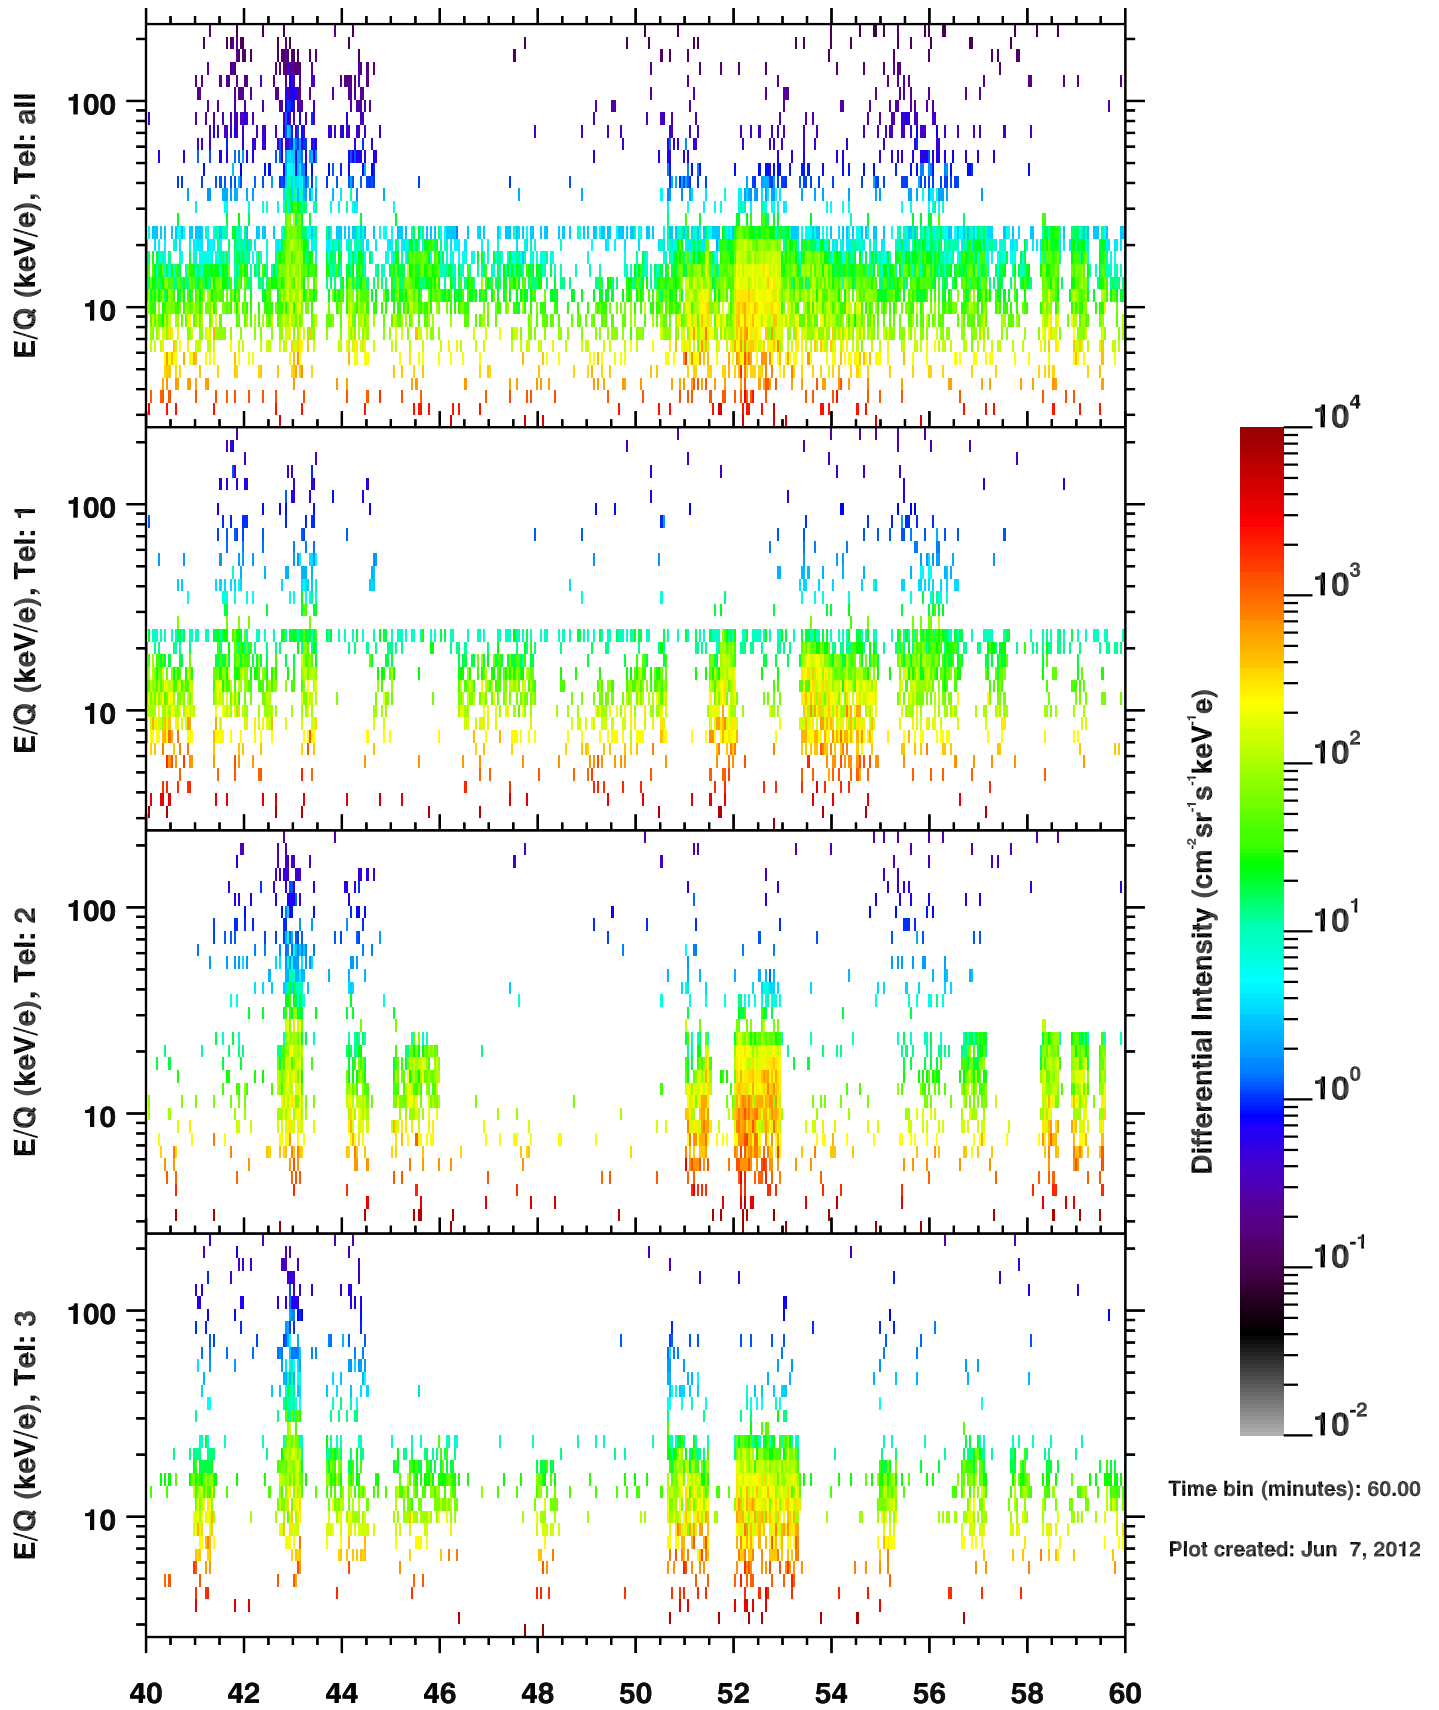

Cassini/CHEMS | He+ Flux

Time bin (minutes): 60.00

Plot created: Jun 7, 2012

R(Rs)	1153.8	1138.5	1123.3	1108.0	1092.7	1077.4	1062.2	1046.9	1031.6	1016.3	1001.0
Lat($^{\circ}$)	-16.3	-16.3	-16.3	-16.3	-16.3	-16.3	-16.3	-16.3	-16.3	-16.3	-16.3
LT(dec.h)	7.4	7.4	7.4	7.4	7.4	7.4	7.4	7.4	7.4	7.4	7.4