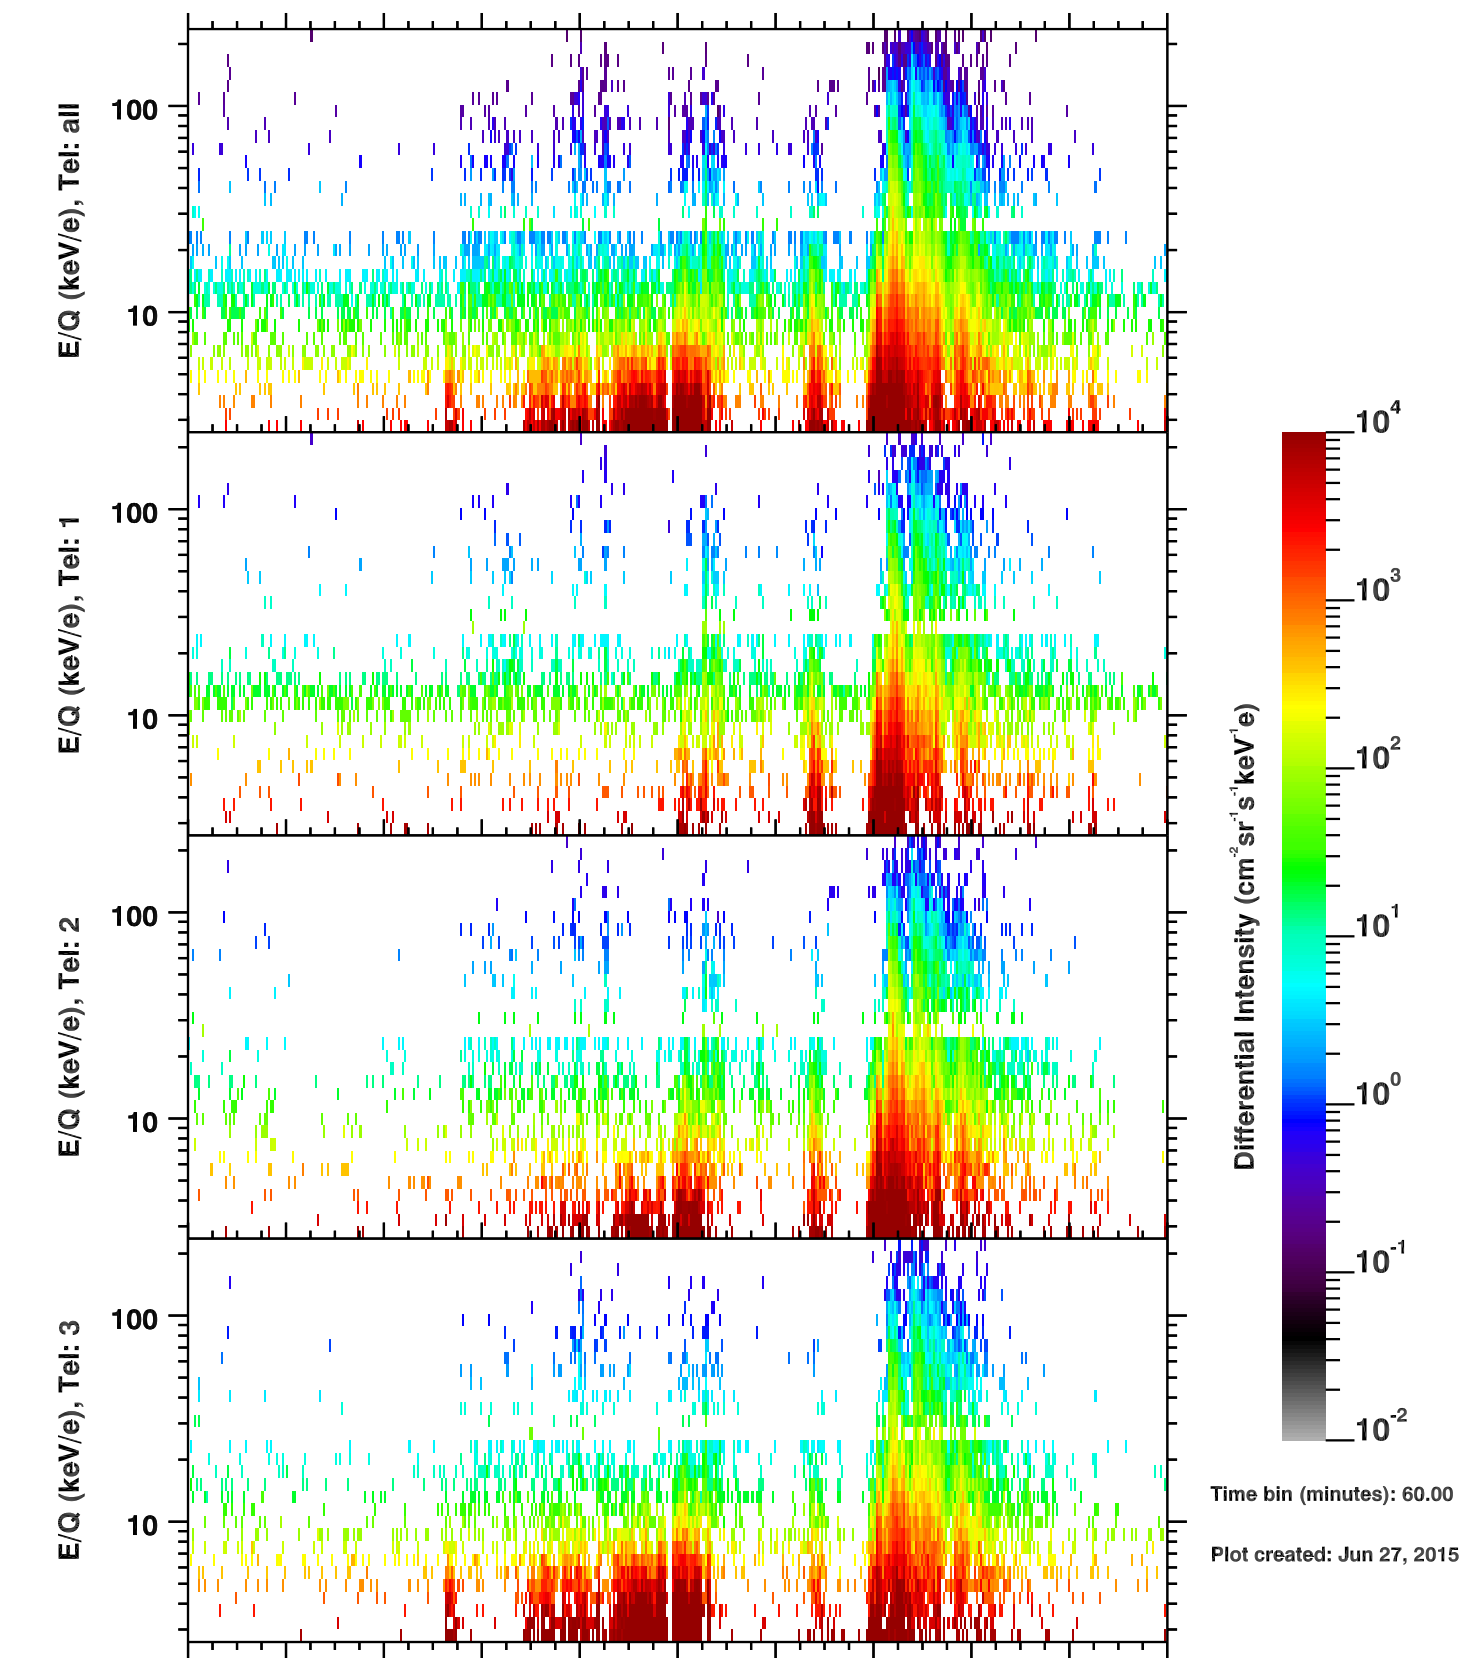

### Cassini/CHEMS | H2+ Flux

Time bin (minutes): 60.00

Plot created: Jun 27, 2015

	60	62	64	66	68	70	72	74	76	78	80
R(Rs)	57.3	55.3	51.9	46.9	40.2	31.1	18.4	7.6	23.2	34.2	41.9
Lat(°)	7.4	7.7	8.0	8.2	8.4	8.5	7.6	-8.0	0.0	-0.1	-0.1
LT(dec.h)	3.3	3.6	3.9	4.3	4.8	5.5	7.1	18.6	23.6	0.7	1.3
L	58.3	56.3	52.9	47.9	41.0	31.7	18.7	7.7	23.2	34.2	41.9