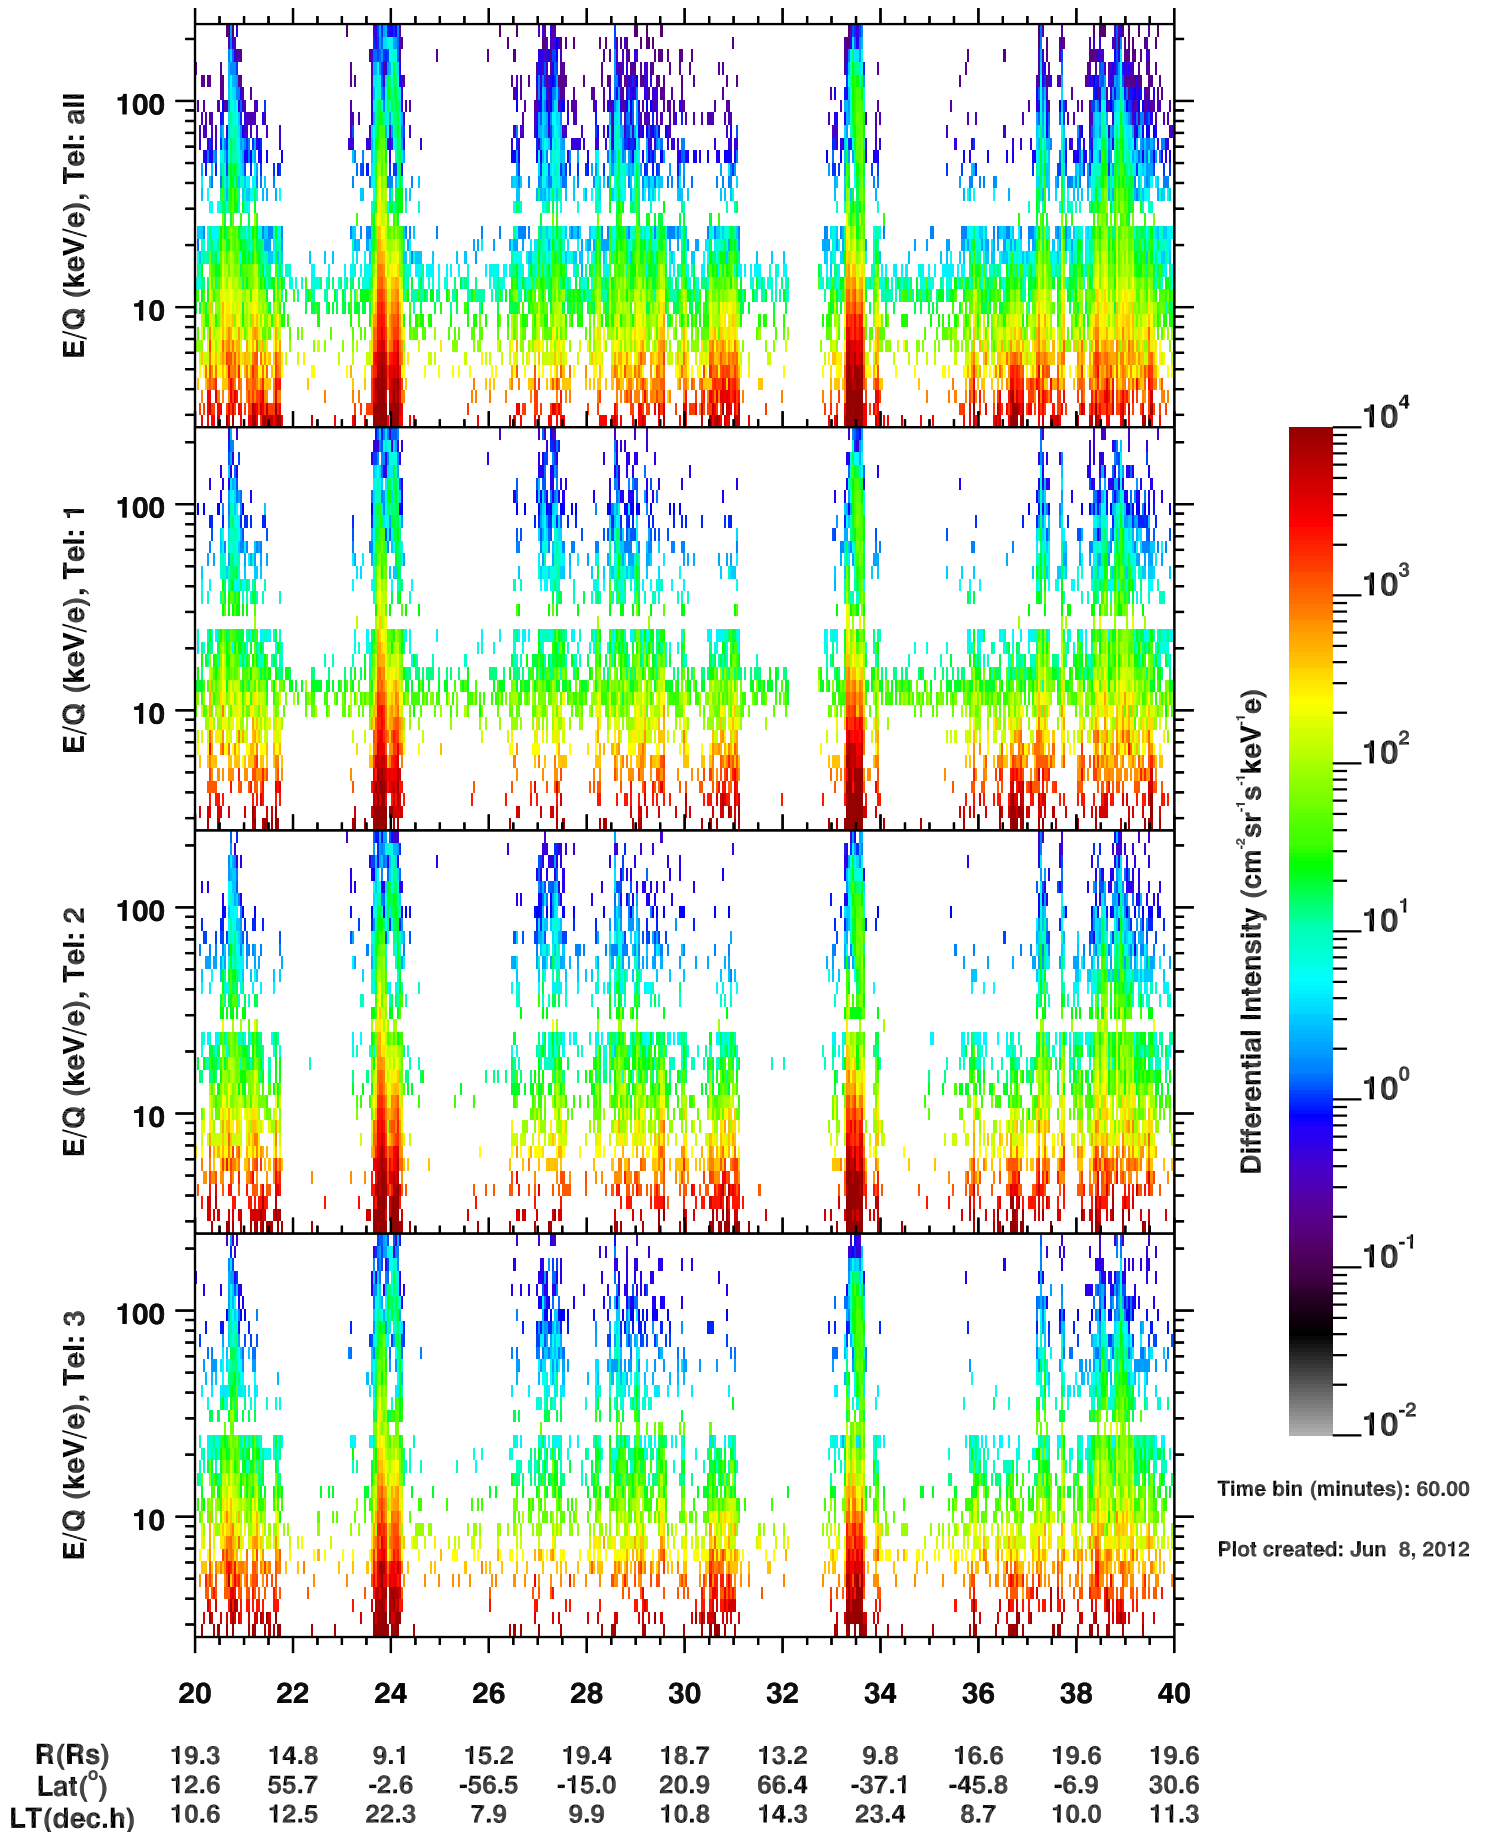

Cassini/CHEMS | H₂+ Flux

2009

Time bin (minutes): 60.00

Plot created: Jun 8, 2012