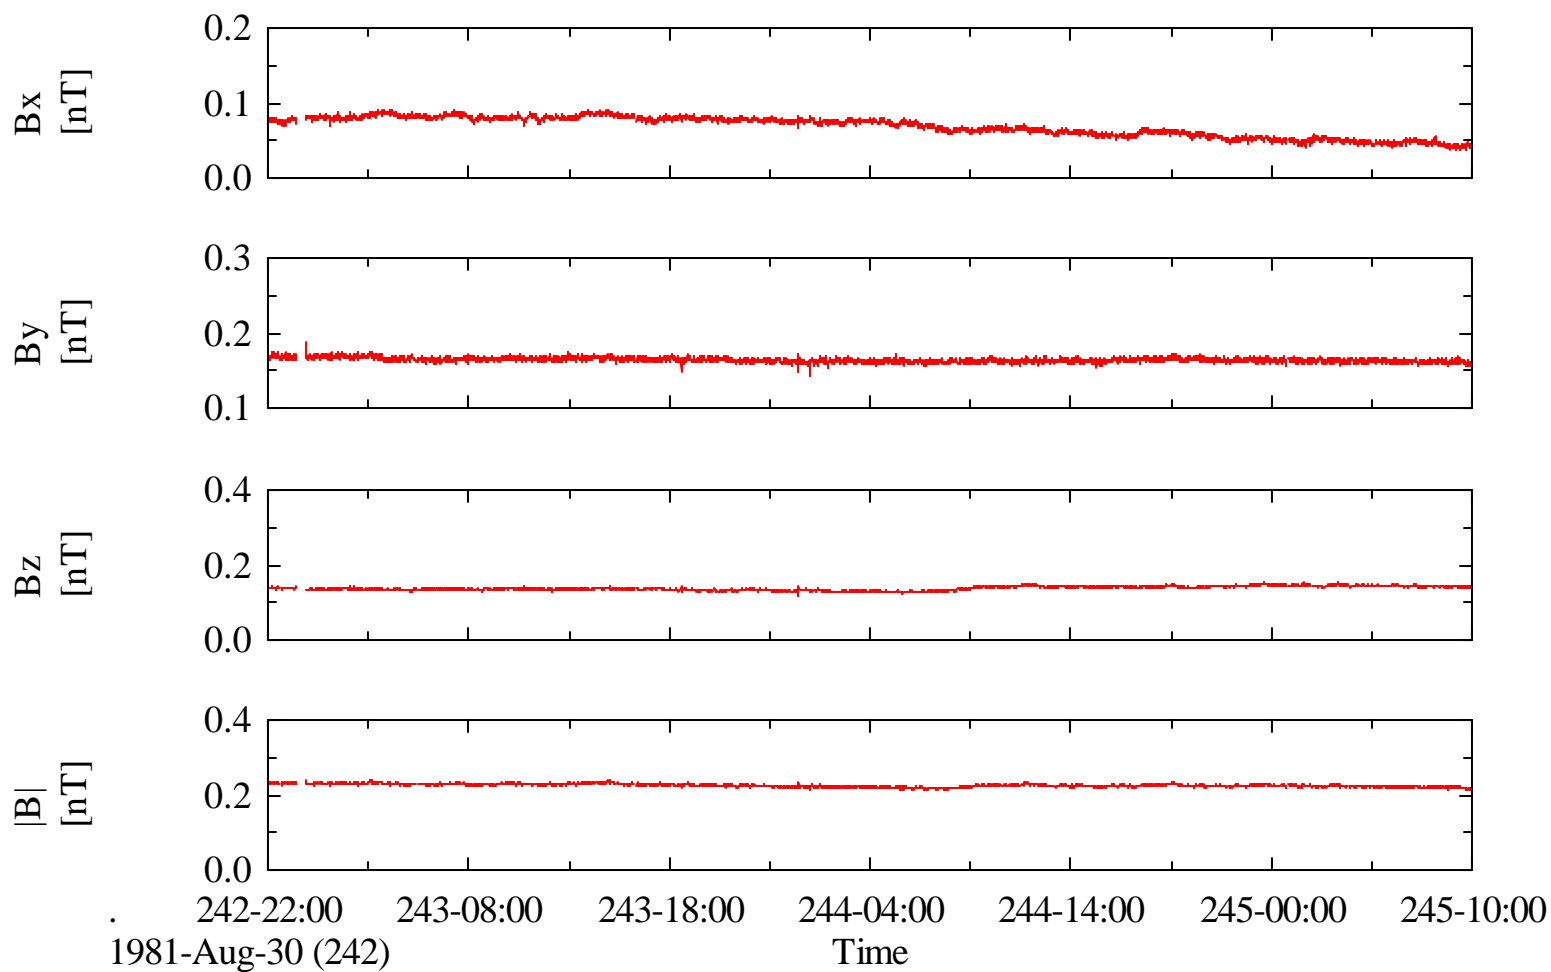

Voyager 2 MAG 48 Sec S/C Averaged Magnetic Field at Saturn

Voyager 2 MAG 48 Sec S/C Averaged Magnetic Field at Saturn

Voyager 2 MAG 48 Sec S/C Averaged Magnetic Field at Saturn

Voyager 2 MAG 48 Sec S/C Averaged Magnetic Field at Saturn

Voyager 2 MAG 48 Sec S/C Averaged Magnetic Field at Saturn