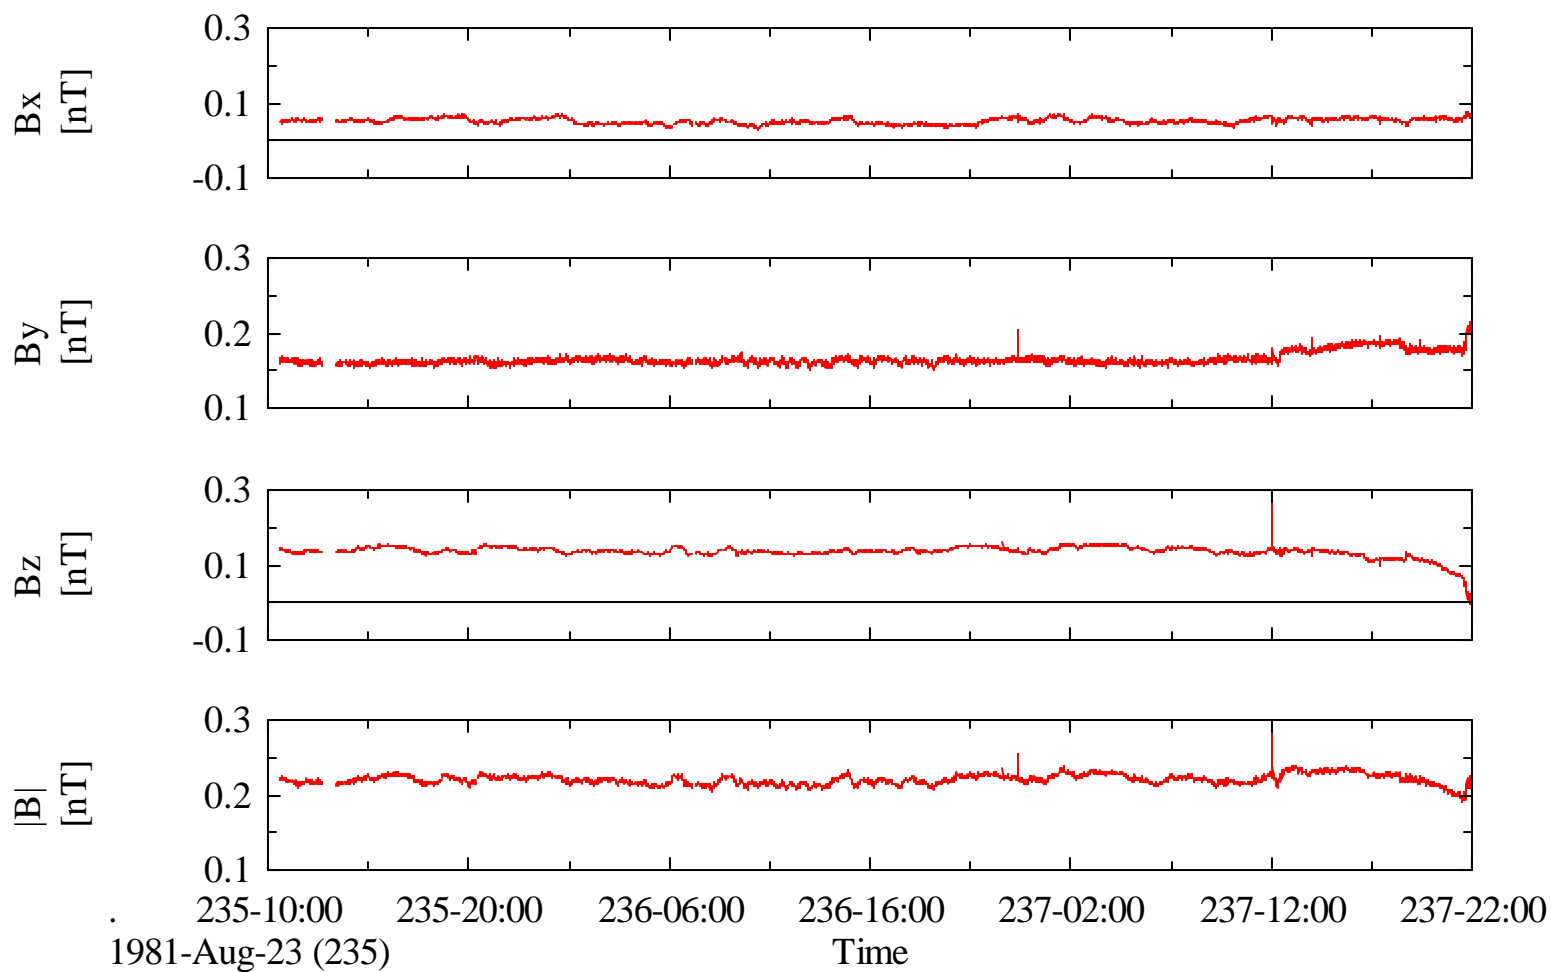

Voyager 2 MAG 48 Sec S/C Averaged Magnetic Field at Saturn

Voyager 2 MAG 48 Sec S/C Averaged Magnetic Field at Saturn

Voyager 2 MAG 48 Sec S/C Averaged Magnetic Field at Saturn

Voyager 2 MAG 48 Sec S/C Averaged Magnetic Field at Saturn

Voyager 2 MAG 48 Sec S/C Averaged Magnetic Field at Saturn