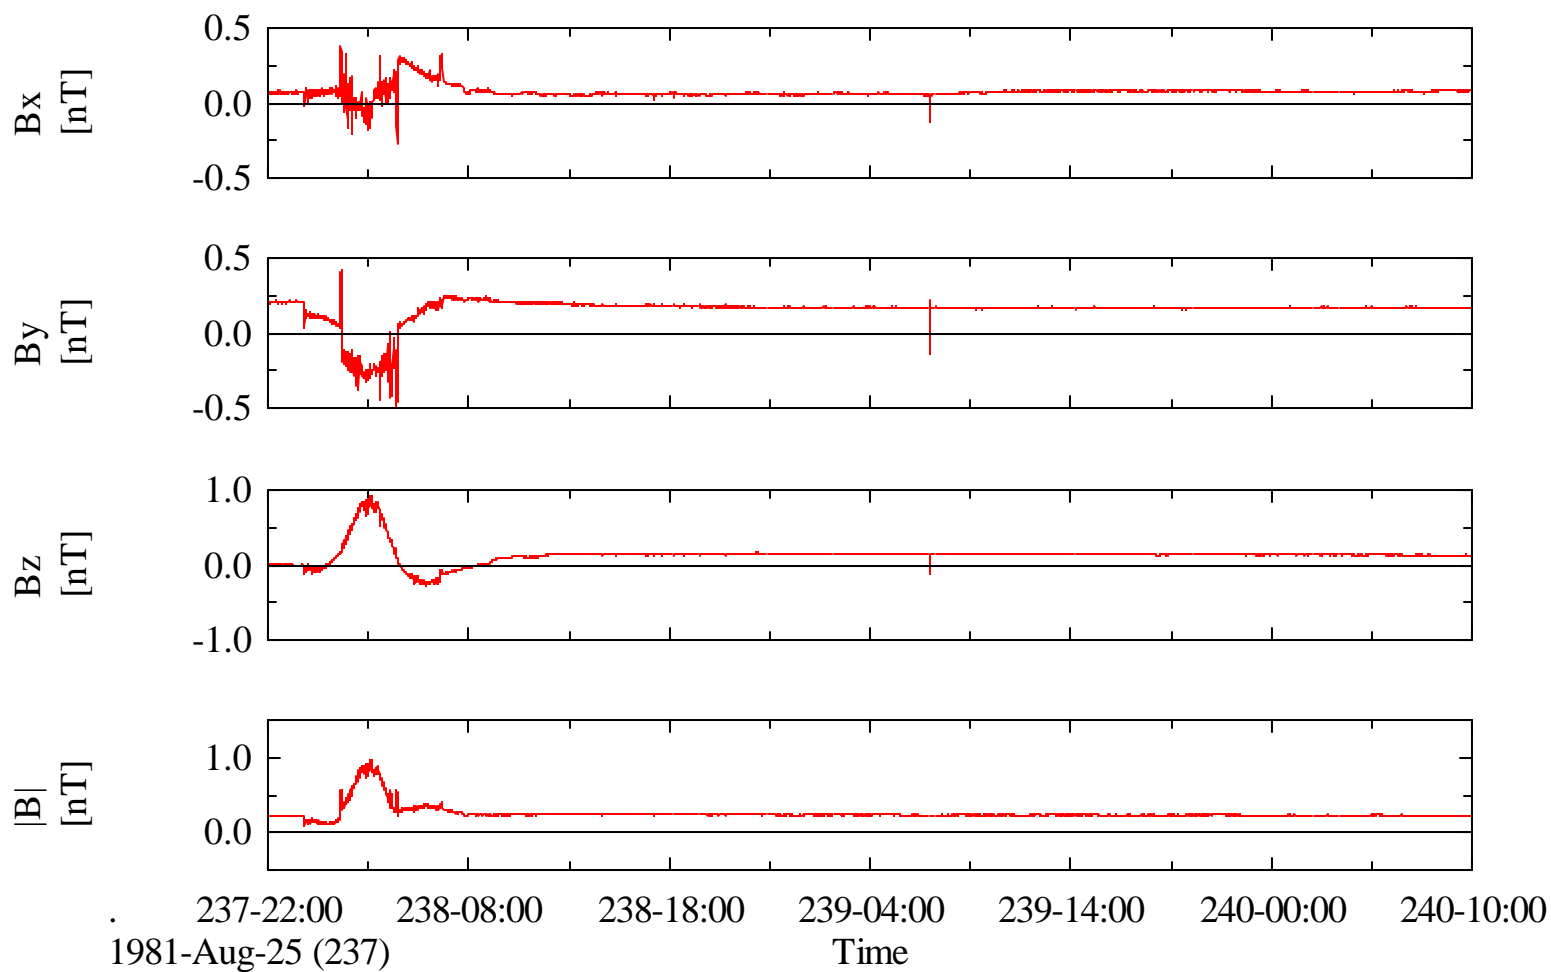

Voyager 2 MAG 48 Sec S/C Averaged Magnetic Field at Saturn

Voyager 2 MAG 48 Sec S/C Averaged Magnetic Field at Saturn

Voyager 2 MAG 48 Sec S/C Averaged Magnetic Field at Saturn

Voyager 2 MAG 48 Sec S/C Averaged Magnetic Field at Saturn

Voyager 2 MAG 48 Sec S/C Averaged Magnetic Field at Saturn