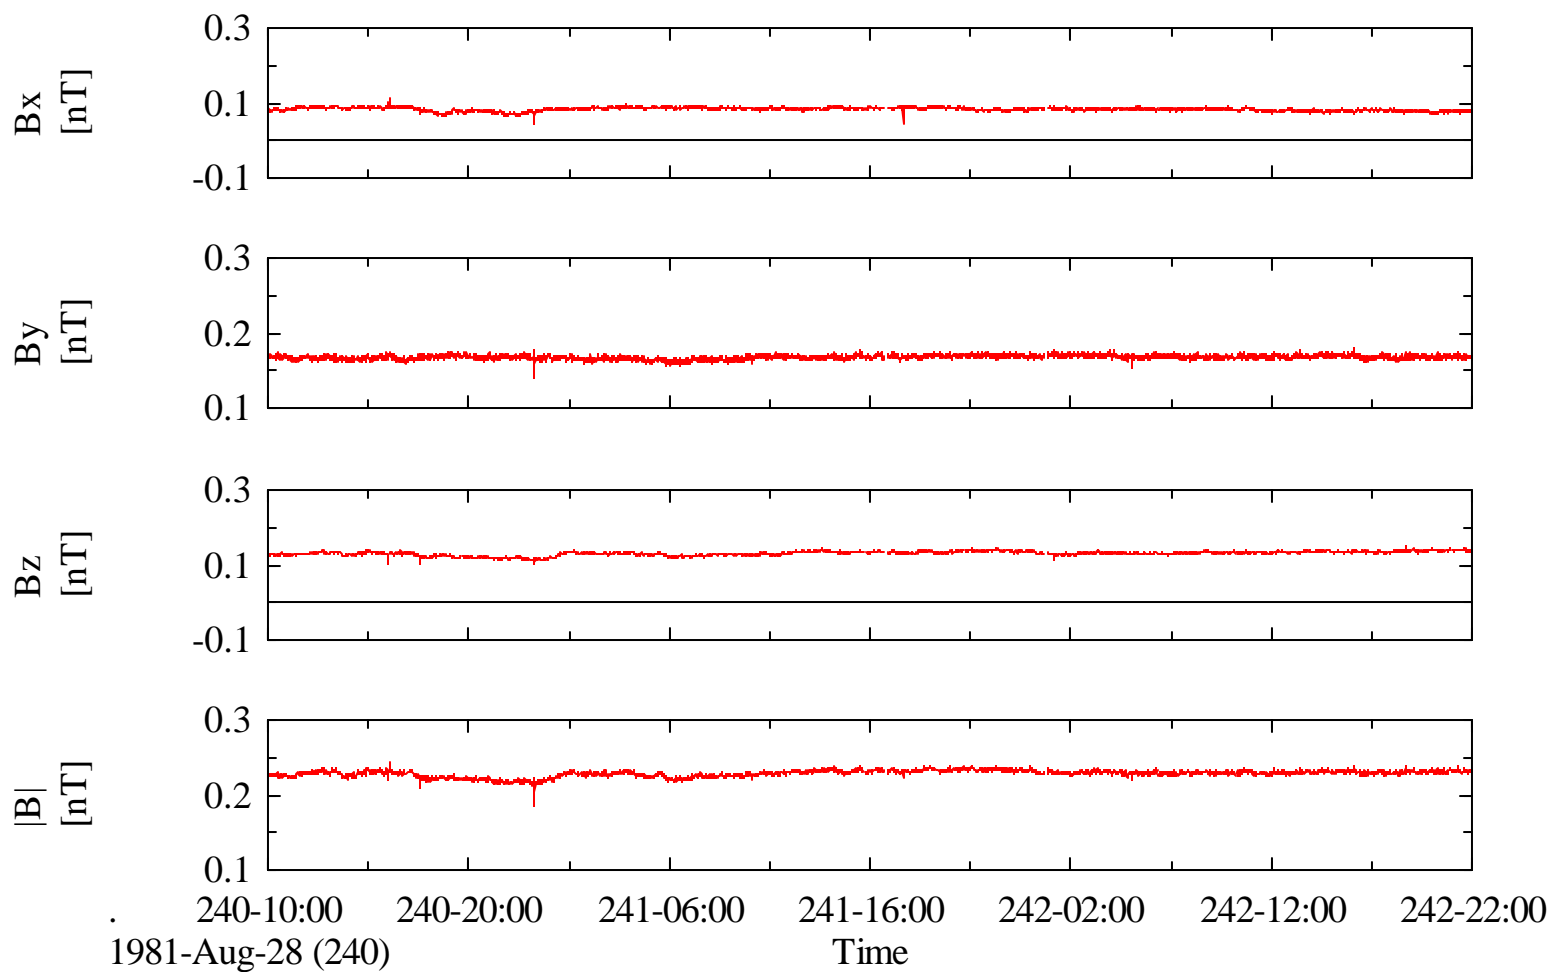

Voyager 2 MAG 48 Sec S/C Averaged Magnetic Field at Saturn

Voyager 2 MAG 48 Sec S/C Averaged Magnetic Field at Saturn

Voyager 2 MAG 48 Sec S/C Averaged Magnetic Field at Saturn

Voyager 2 MAG 48 Sec S/C Averaged Magnetic Field at Saturn

Voyager 2 MAG 48 Sec S/C Averaged Magnetic Field at Saturn