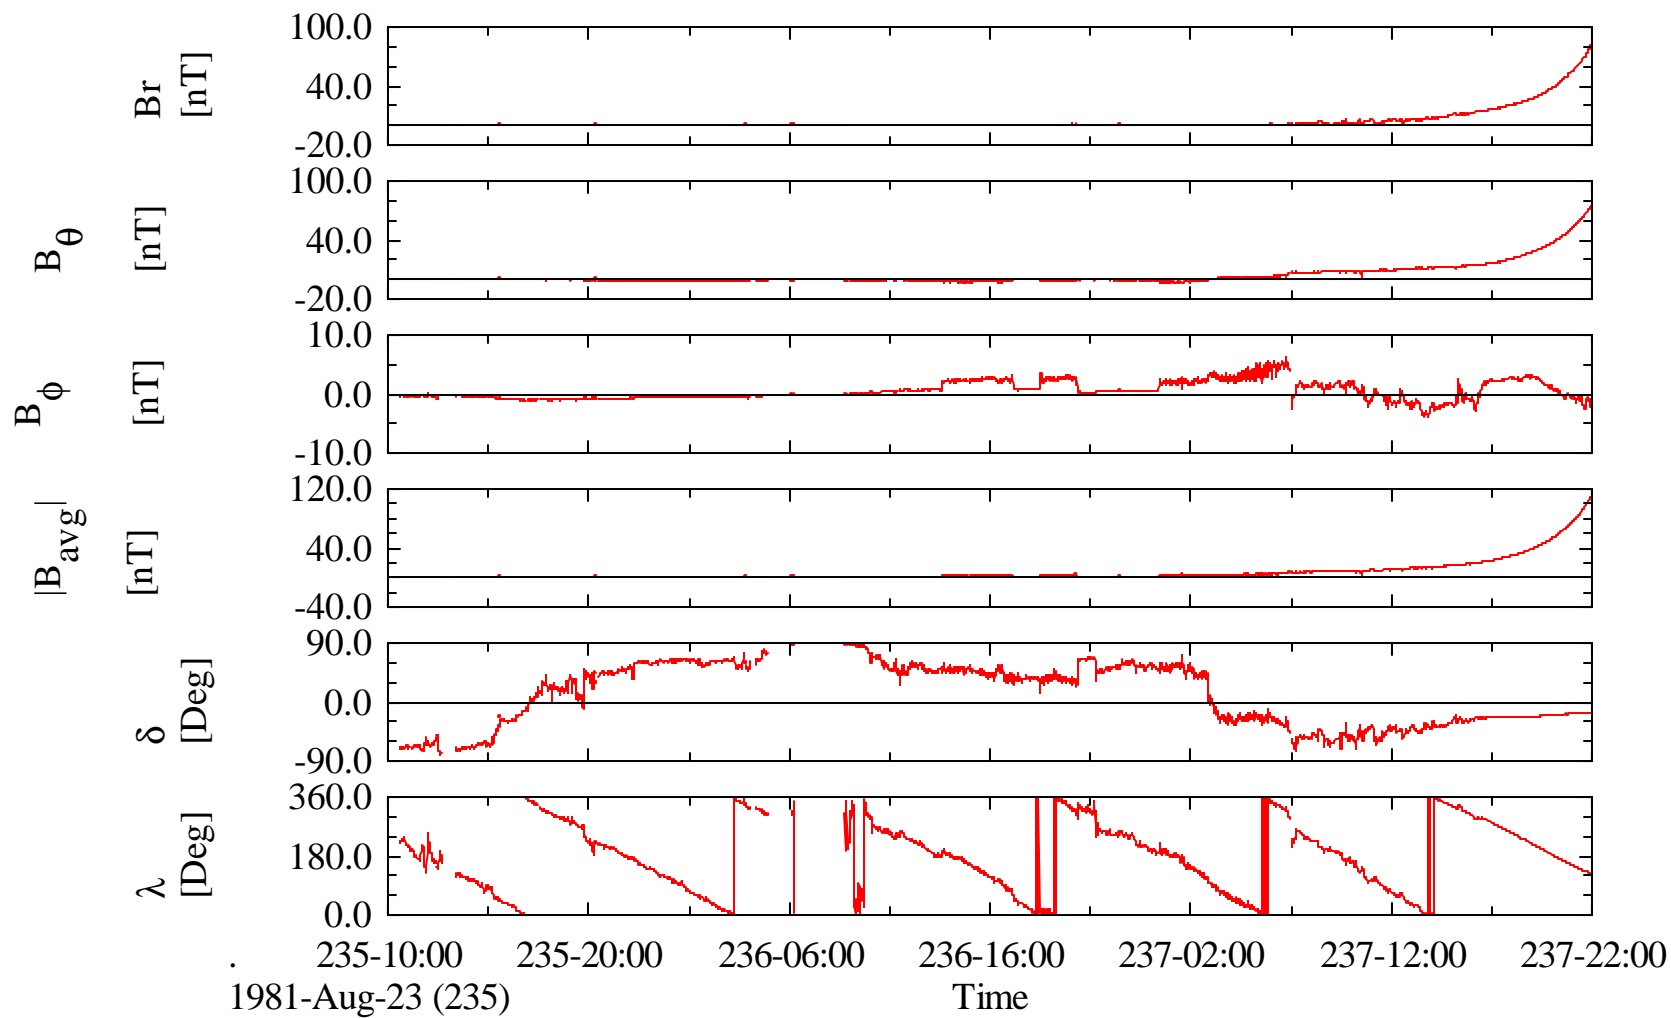

# Voyager 2 MAG 48 Sec Magnetic Field in L1 at Saturn