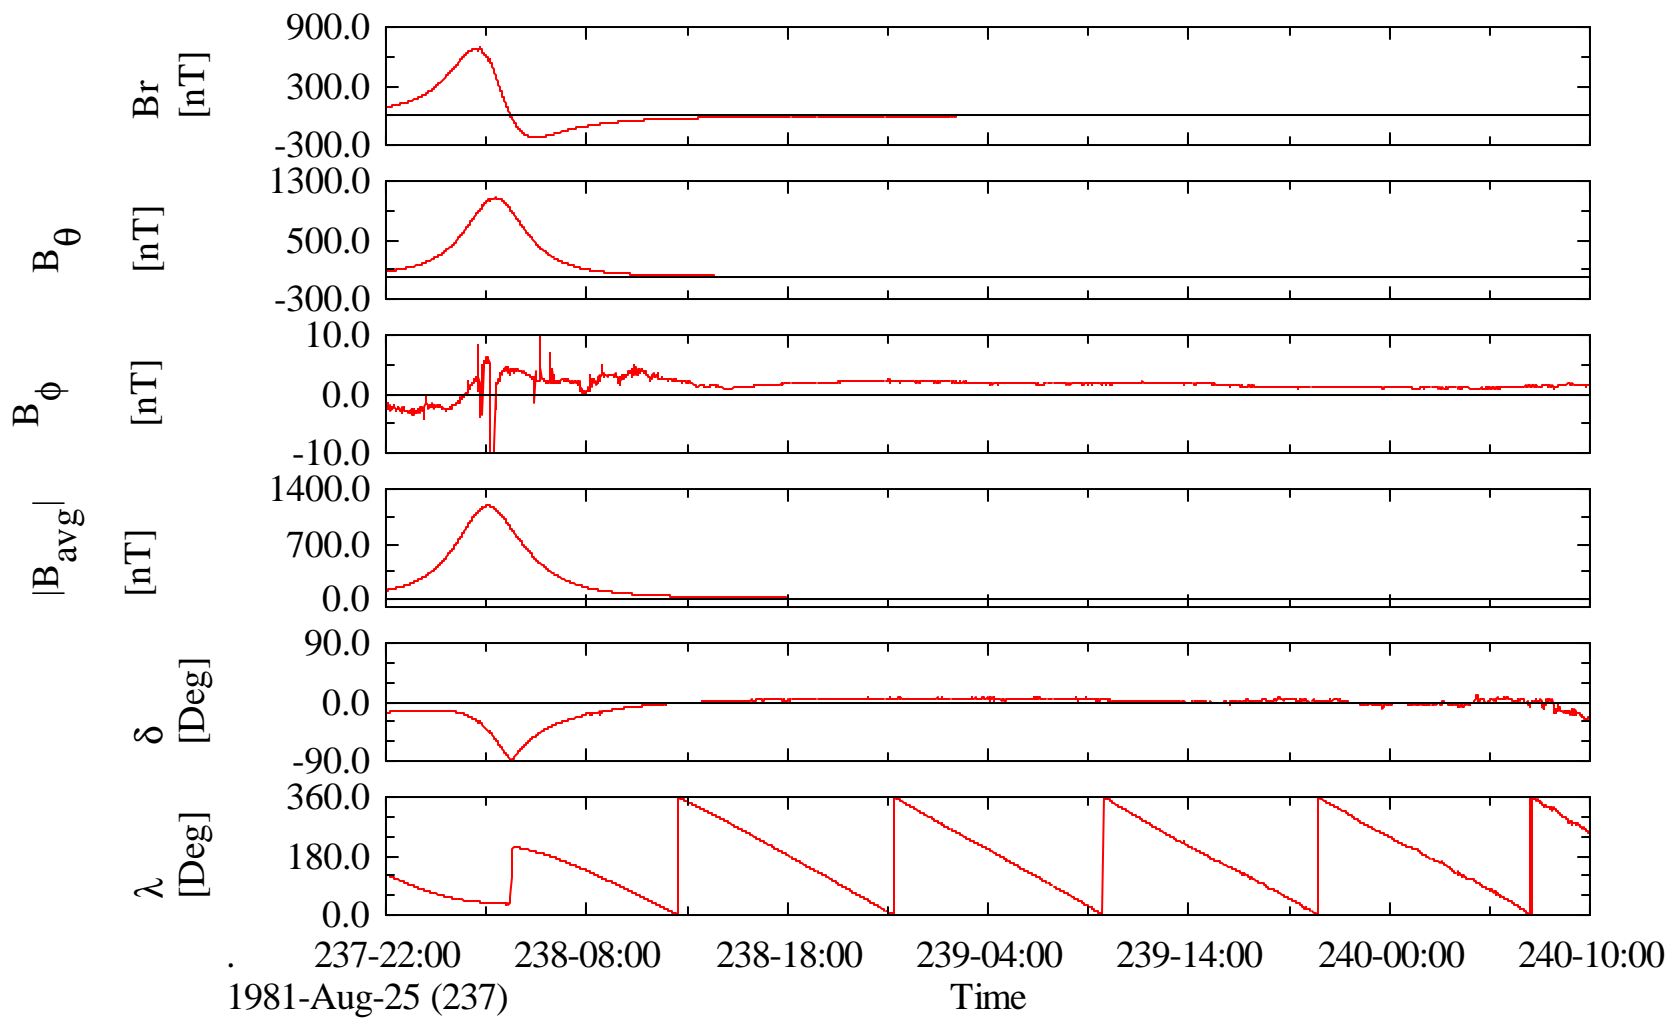

# Voyager 2 MAG 48 Sec Magnetic Field in L1 at Saturn