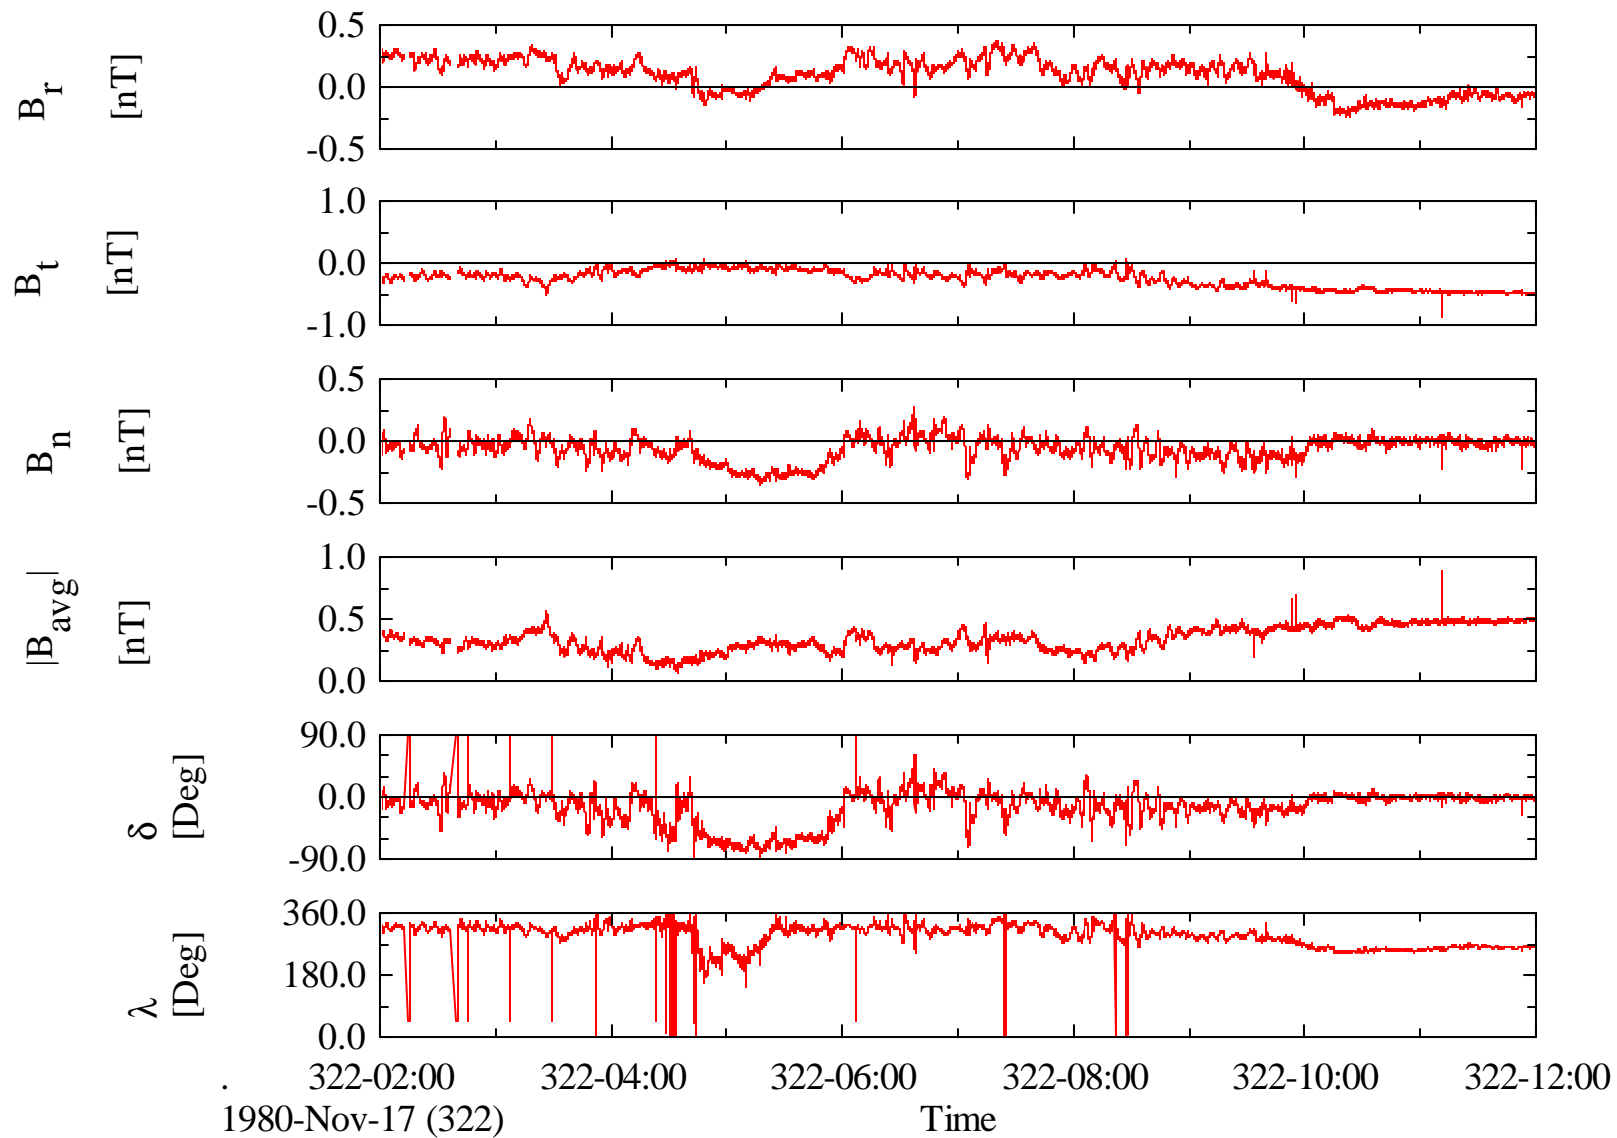

Voyager 1 MAG 1.92 Sec Magnetic Field in RTN at Saturn

Voyager 1 MAG 1.92 Sec Magnetic Field in RTN at Saturn

Voyager 1 MAG 1.92 Sec Magnetic Field in RTN at Saturn

Voyager 1 MAG 1.92 Sec Magnetic Field in RTN at Saturn