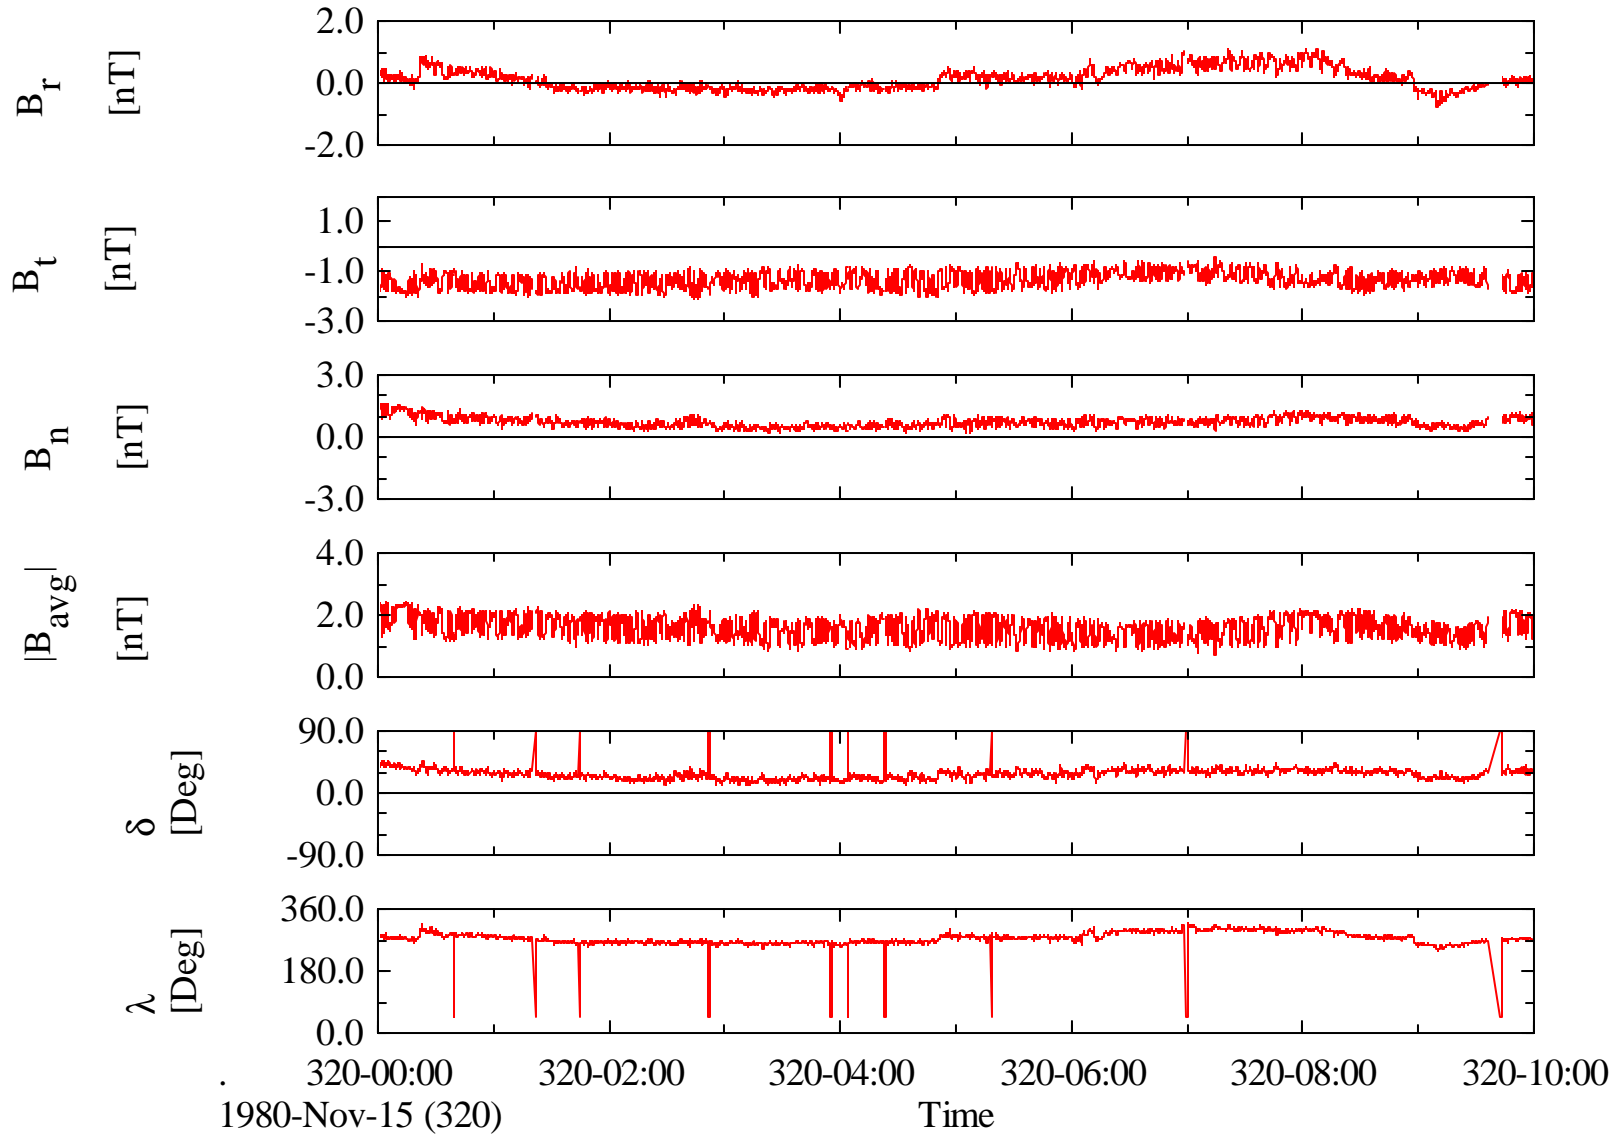

Voyager 1 MAG 1.92 Sec Magnetic Field in RTN at Saturn

Voyager 1 MAG 1.92 Sec Magnetic Field in RTN at Saturn

Voyager 1 MAG 1.92 Sec Magnetic Field in RTN at Saturn

Voyager 1 MAG 1.92 Sec Magnetic Field in RTN at Saturn