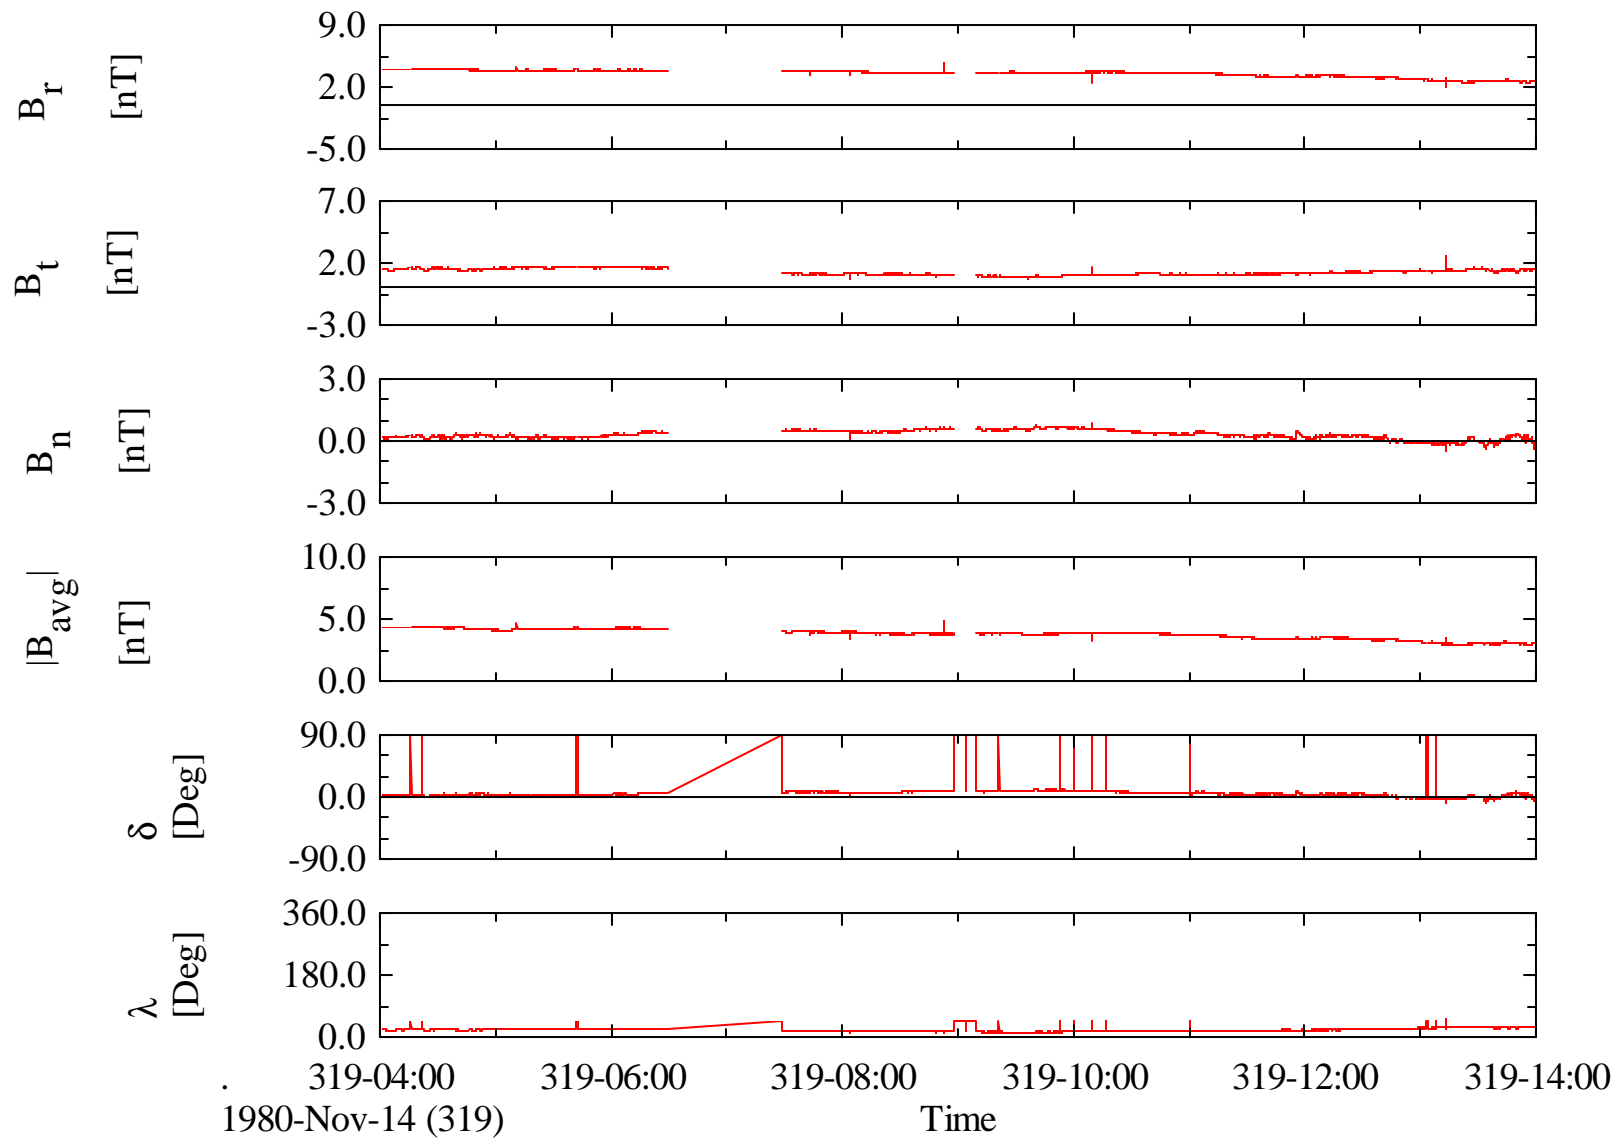

Voyager 1 MAG 1.92 Sec Magnetic Field in RTN at Saturn

Voyager 1 MAG 1.92 Sec Magnetic Field in RTN at Saturn

Voyager 1 MAG 1.92 Sec Magnetic Field in RTN at Saturn

Voyager 1 MAG 1.92 Sec Magnetic Field in RTN at Saturn