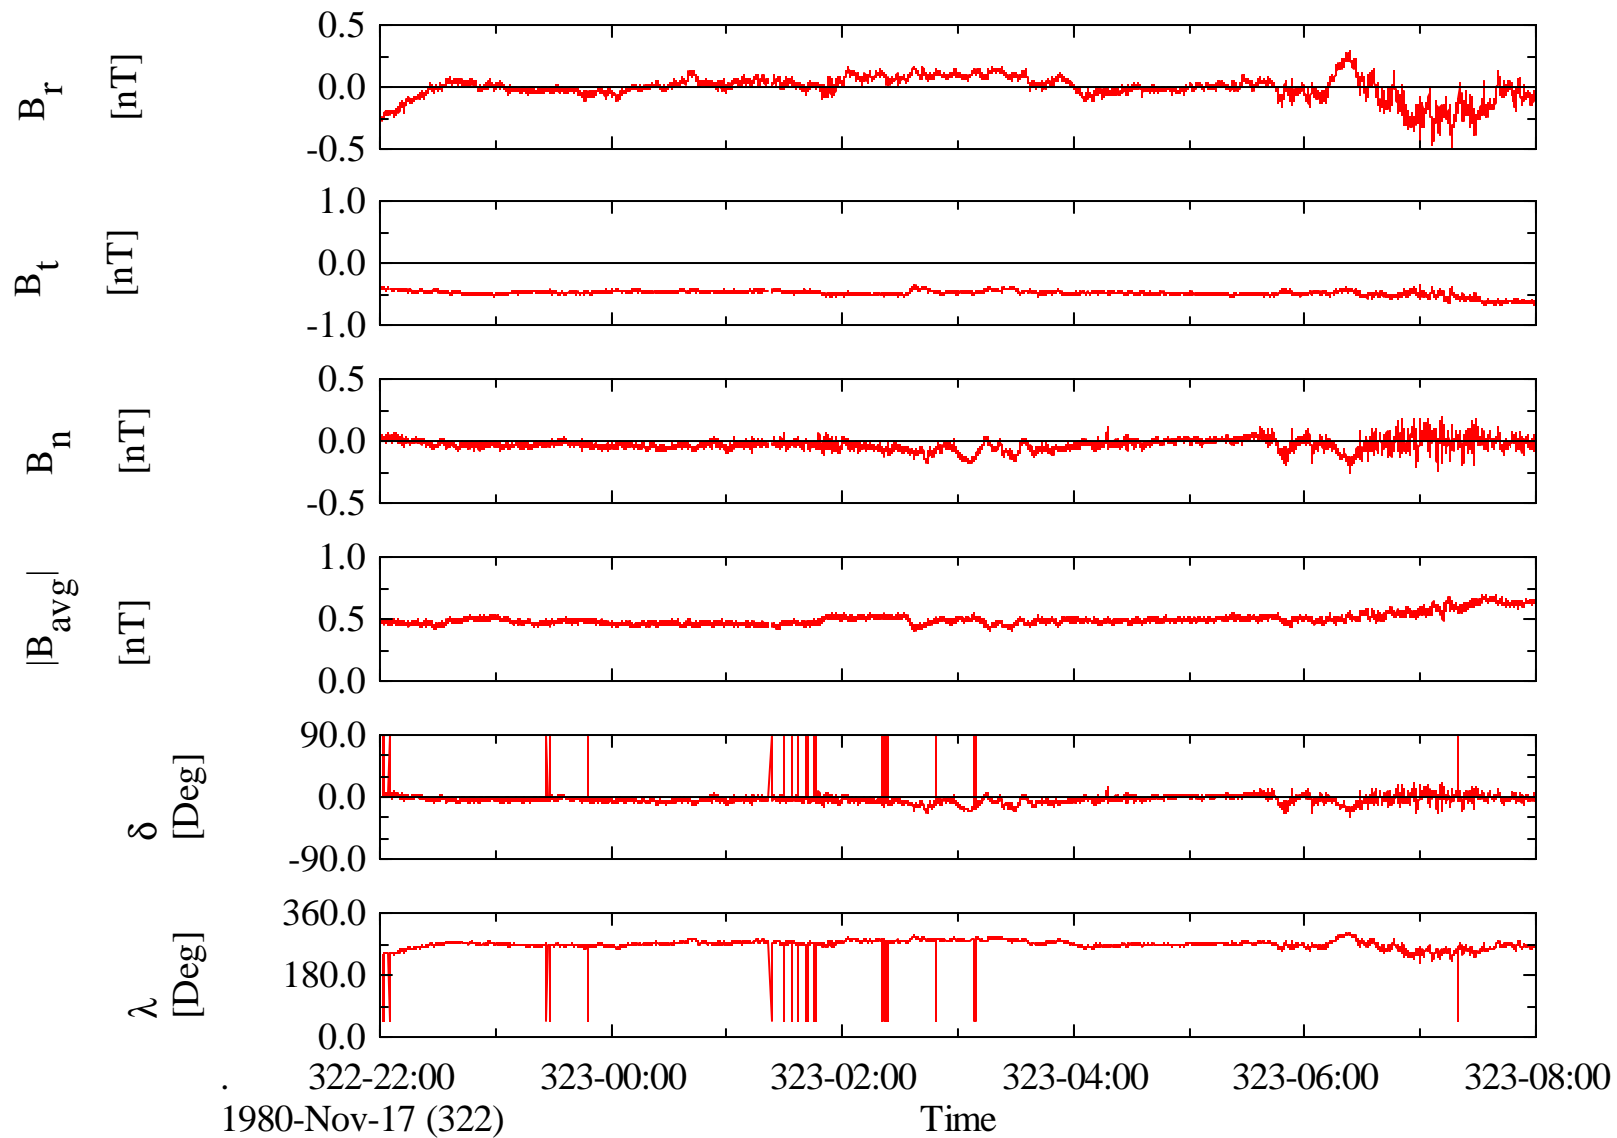

Voyager 1 MAG 1.92 Sec Magnetic Field in RTN at Saturn

Voyager 1 MAG 1.92 Sec Magnetic Field in RTN at Saturn

Voyager 1 MAG 1.92 Sec Magnetic Field in RTN at Saturn

Voyager 1 MAG 1.92 Sec Magnetic Field in RTN at Saturn

Voyager 1 MAG 1.92 Sec Magnetic Field in RTN at Saturn

Voyager 1 MAG 1.92 Sec Magnetic Field in RTN at Saturn

Voyager 1 MAG 1.92 Sec Magnetic Field in RTN at Saturn