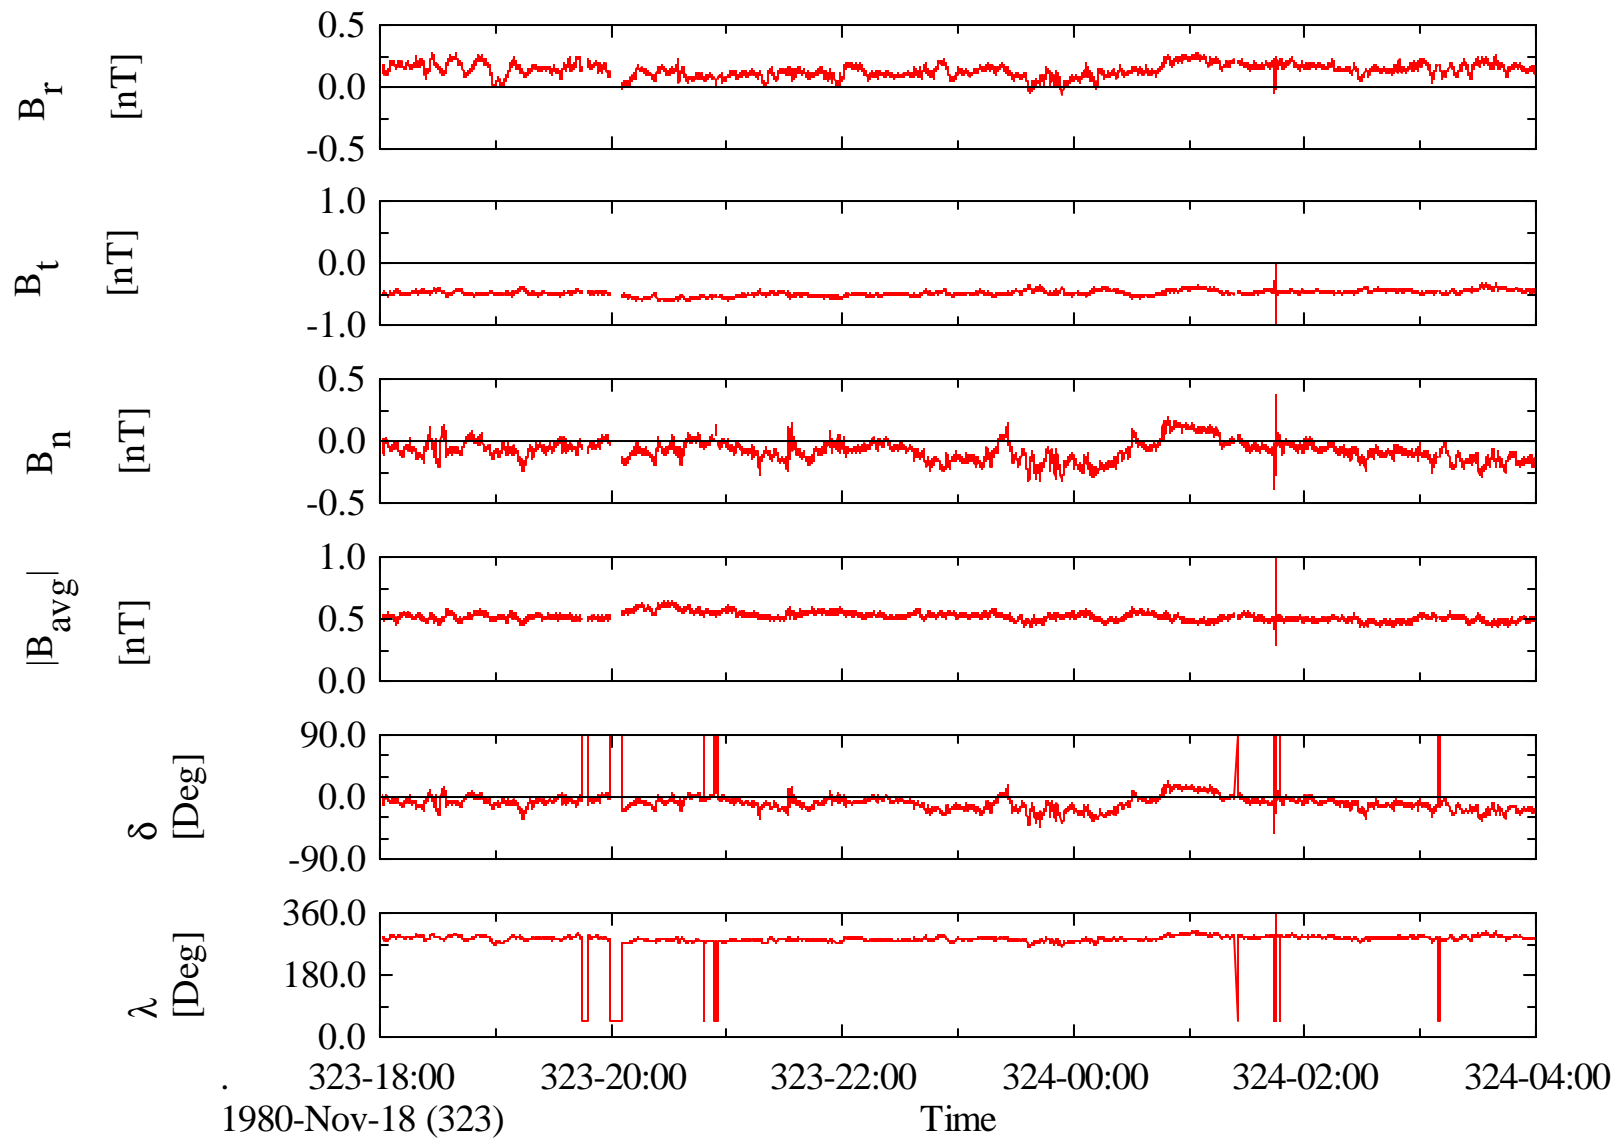

Voyager 1 MAG 1.92 Sec Magnetic Field in RTN at Saturn

Voyager 1 MAG 1.92 Sec Magnetic Field in RTN at Saturn

Voyager 1 MAG 1.92 Sec Magnetic Field in RTN at Saturn

Voyager 1 MAG 1.92 Sec Magnetic Field in RTN at Saturn

Voyager 1 MAG 1.92 Sec Magnetic Field in RTN at Saturn

Voyager 1 MAG 1.92 Sec Magnetic Field in RTN at Saturn

Voyager 1 MAG 1.92 Sec Magnetic Field in RTN at Saturn