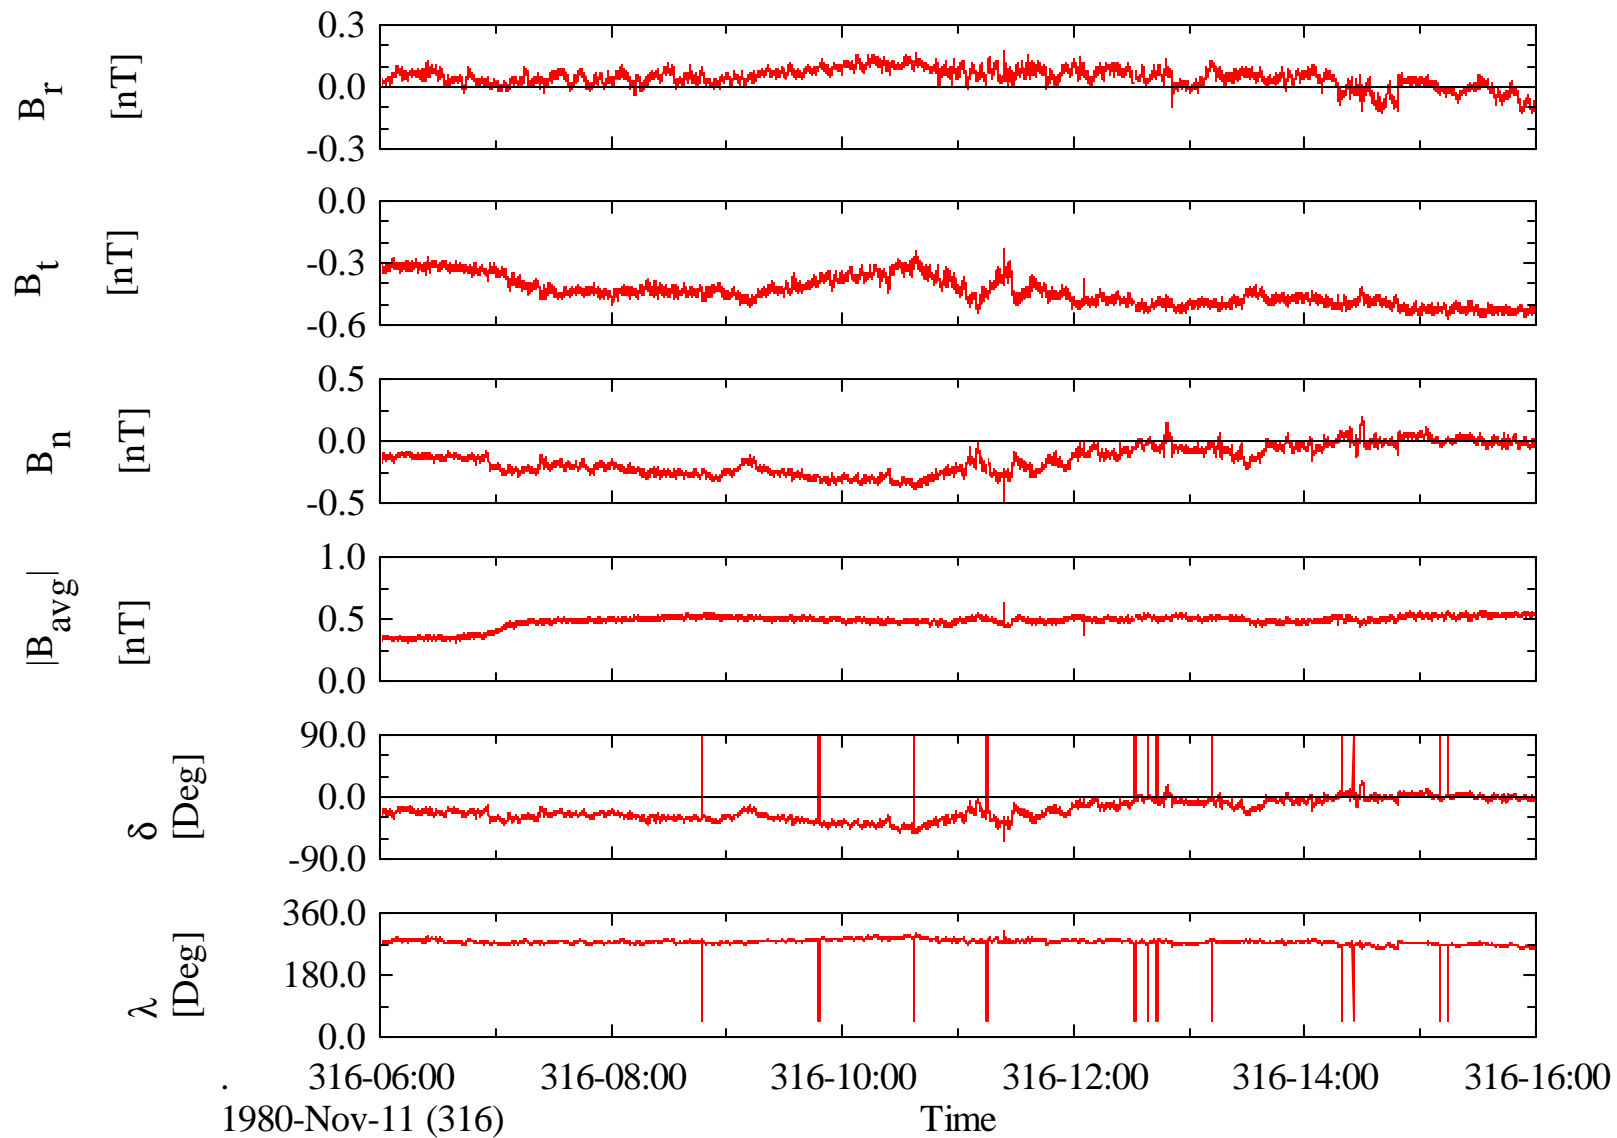

Voyager 1 MAG 1.92 Sec Magnetic Field in RTN at Saturn

Voyager 1 MAG 1.92 Sec Magnetic Field in RTN at Saturn

Voyager 1 MAG 1.92 Sec Magnetic Field in RTN at Saturn

Voyager 1 MAG 1.92 Sec Magnetic Field in RTN at Saturn