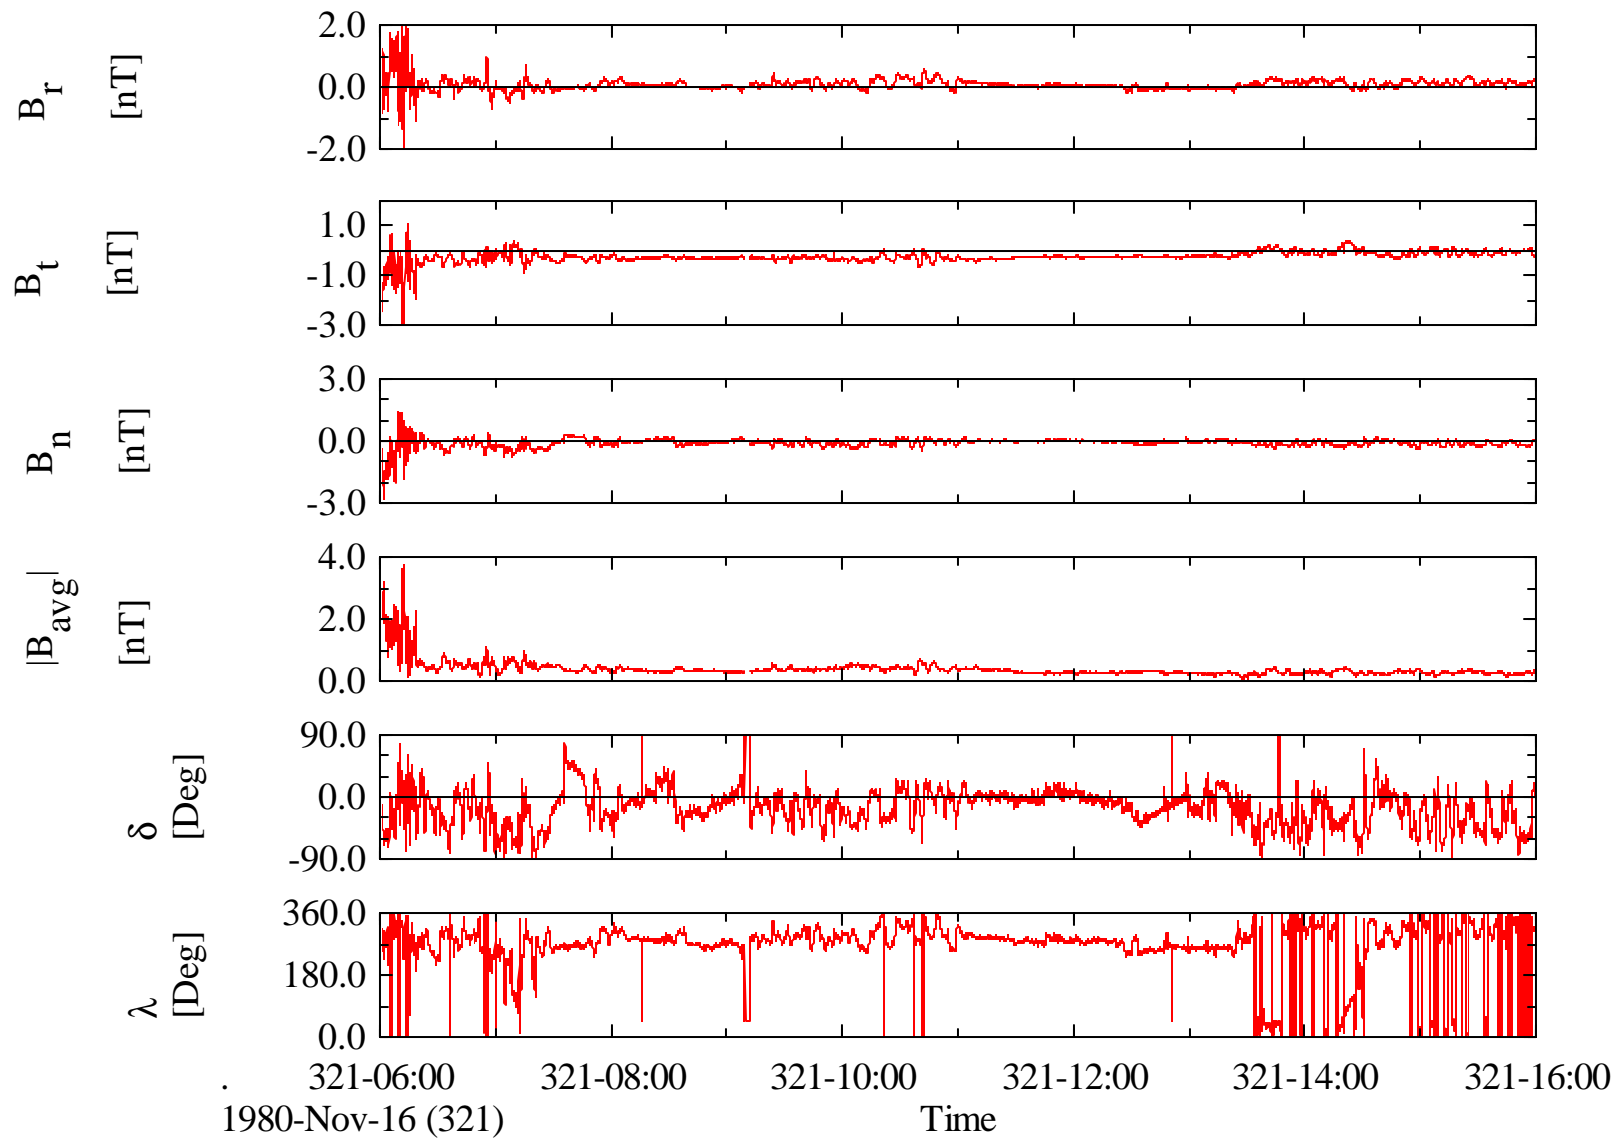

Voyager 1 MAG 1.92 Sec Magnetic Field in RTN at Saturn

Voyager 1 MAG 1.92 Sec Magnetic Field in RTN at Saturn

Voyager 1 MAG 1.92 Sec Magnetic Field in RTN at Saturn

Voyager 1 MAG 1.92 Sec Magnetic Field in RTN at Saturn