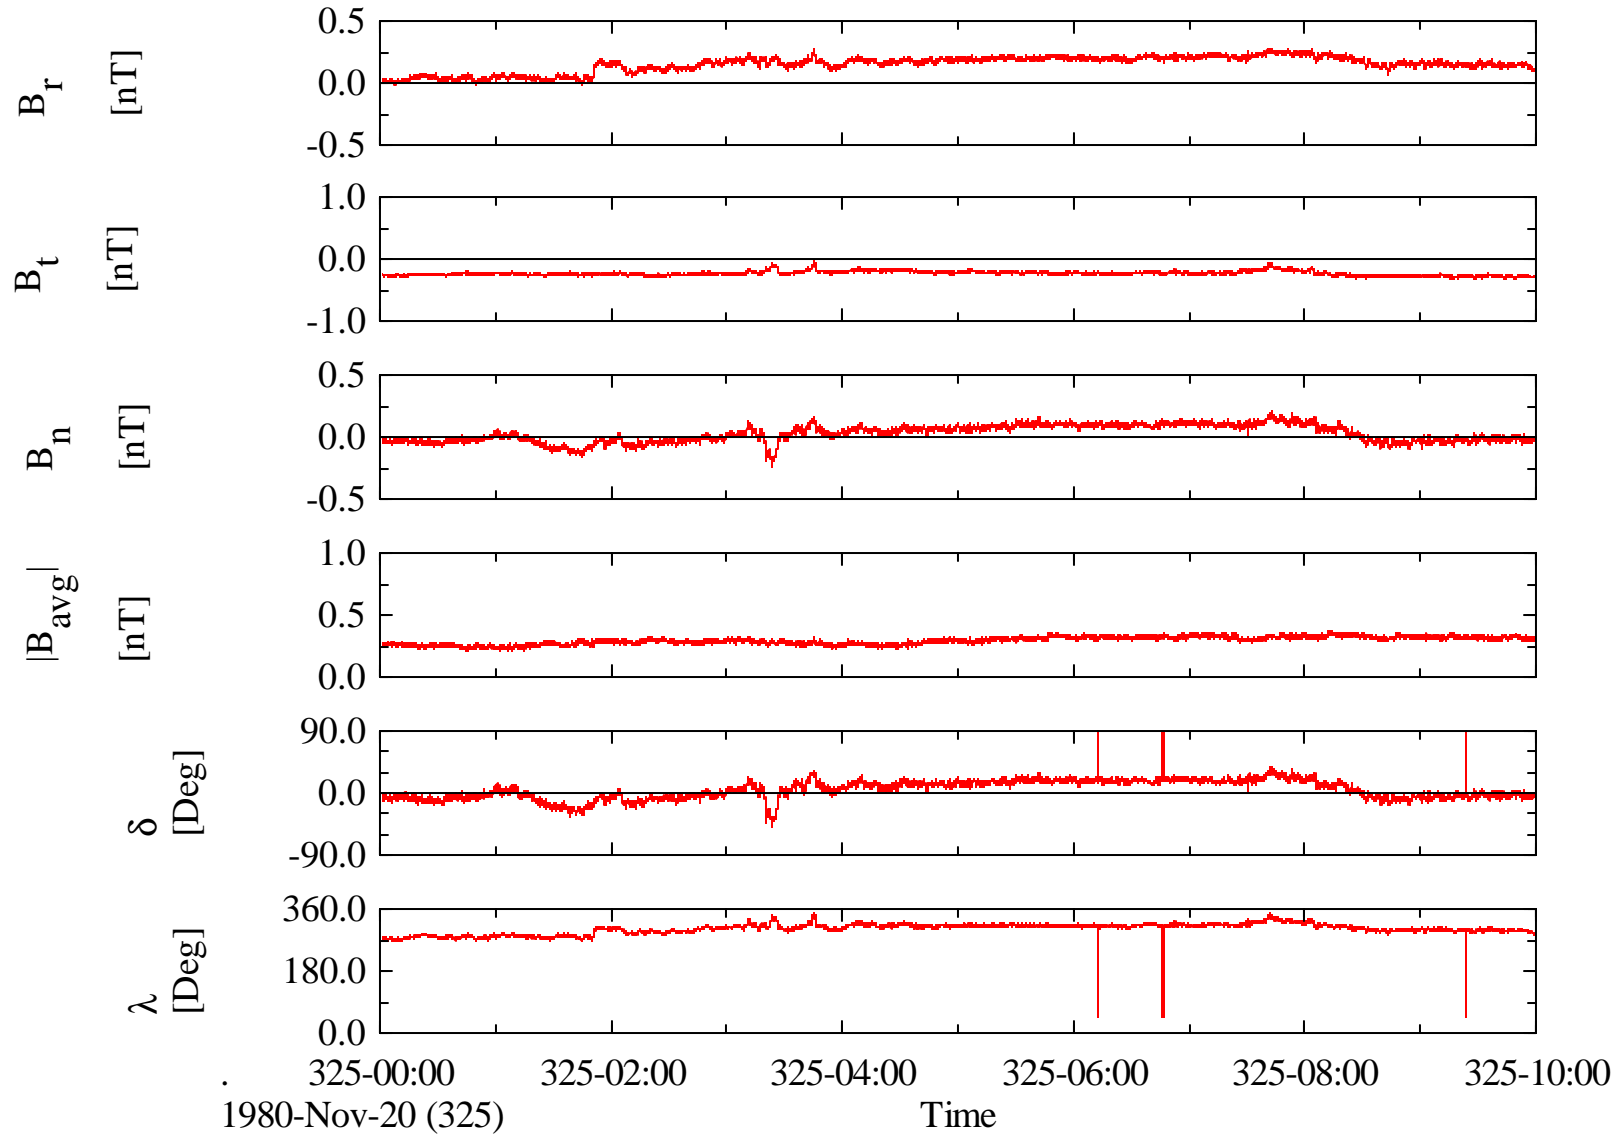

Voyager 1 MAG 1.92 Sec Magnetic Field in RTN at Saturn

Voyager 1 MAG 1.92 Sec Magnetic Field in RTN at Saturn

Voyager 1 MAG 1.92 Sec Magnetic Field in RTN at Saturn

Voyager 1 MAG 1.92 Sec Magnetic Field in RTN at Saturn

Voyager 1 MAG 1.92 Sec Magnetic Field in RTN at Saturn

Voyager 1 MAG 1.92 Sec Magnetic Field in RTN at Saturn

Voyager 1 MAG 1.92 Sec Magnetic Field in RTN at Saturn