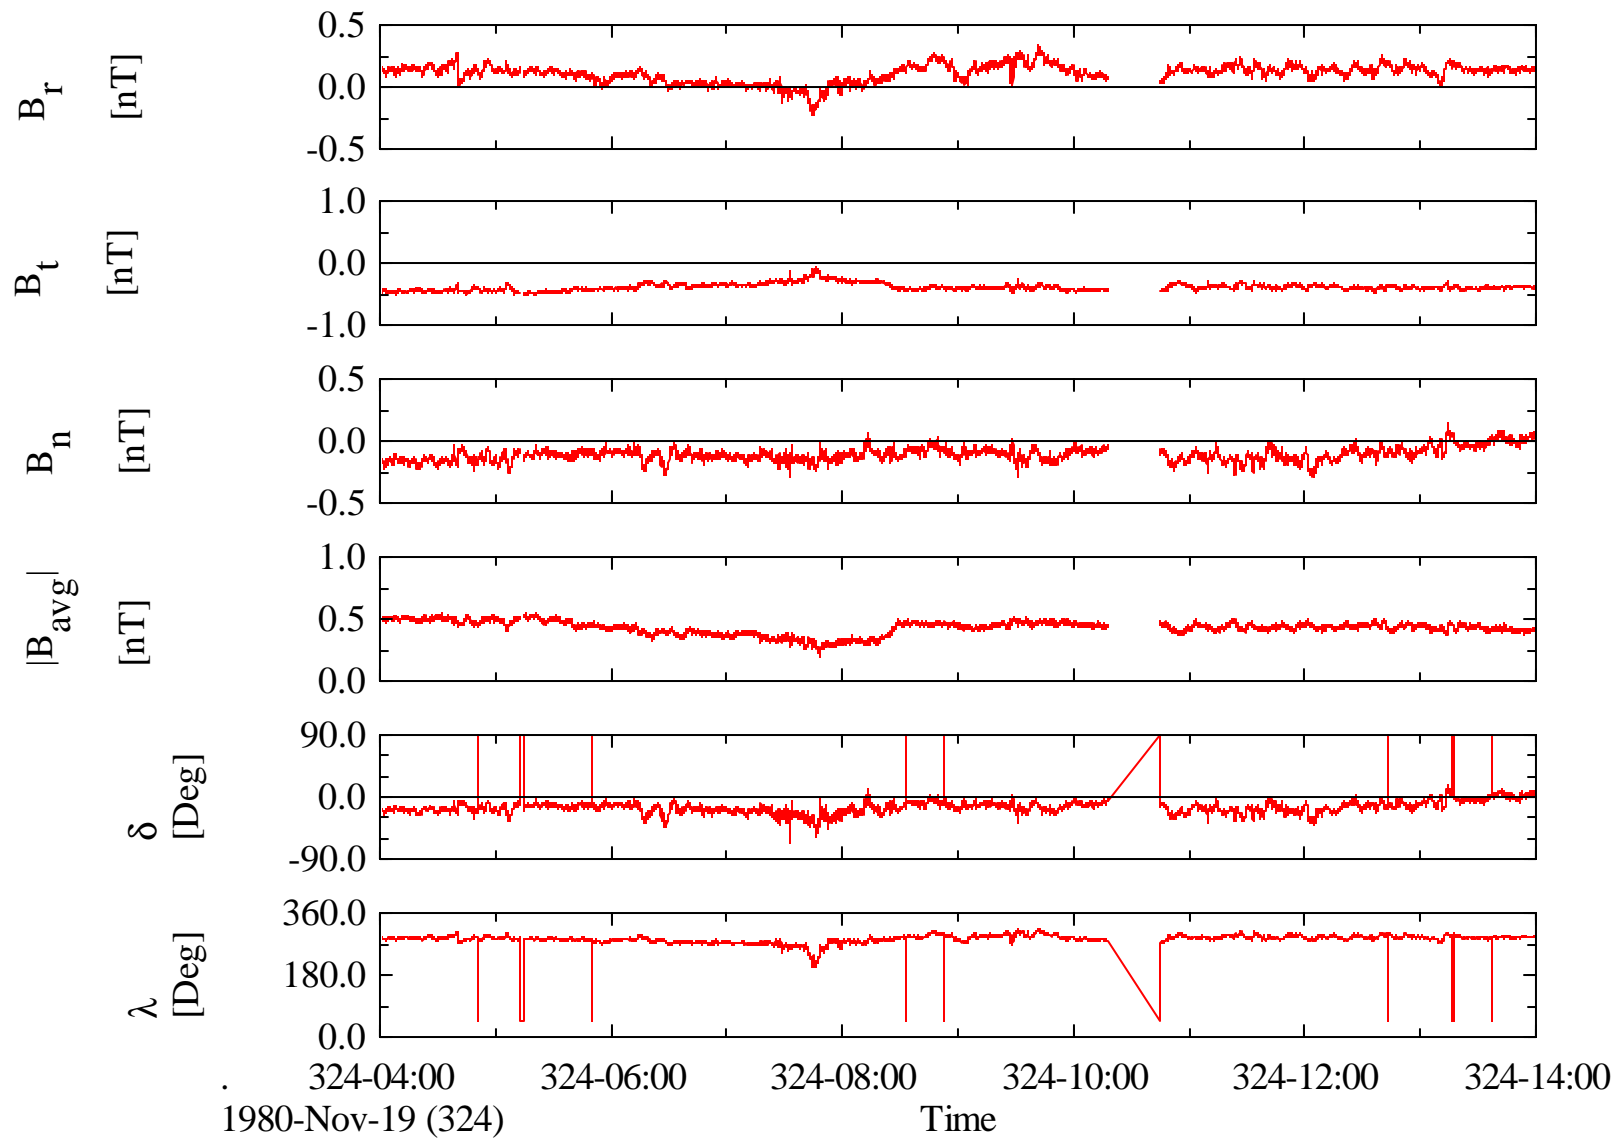

Voyager 1 MAG 1.92 Sec Magnetic Field in RTN at Saturn

Voyager 1 MAG 1.92 Sec Magnetic Field in RTN at Saturn

Voyager 1 MAG 1.92 Sec Magnetic Field in RTN at Saturn

Voyager 1 MAG 1.92 Sec Magnetic Field in RTN at Saturn