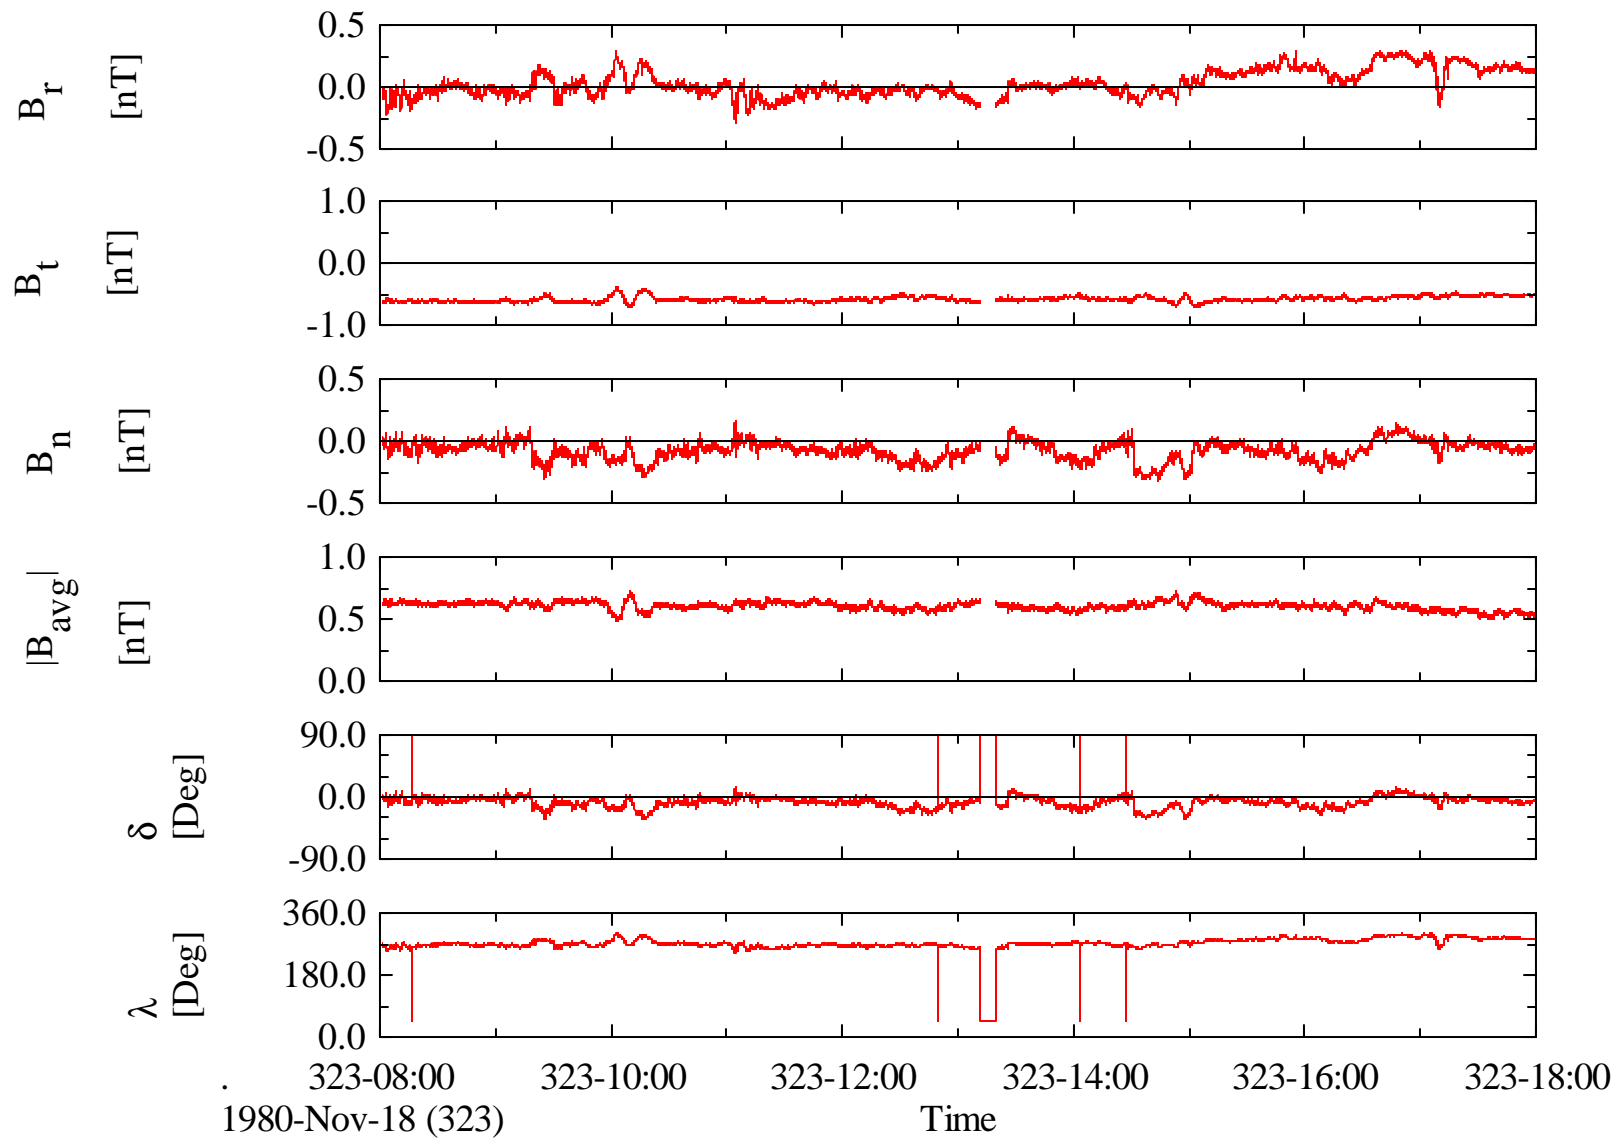

Voyager 1 MAG 1.92 Sec Magnetic Field in RTN at Saturn

Voyager 1 MAG 1.92 Sec Magnetic Field in RTN at Saturn

Voyager 1 MAG 1.92 Sec Magnetic Field in RTN at Saturn

Voyager 1 MAG 1.92 Sec Magnetic Field in RTN at Saturn

Voyager 1 MAG 1.92 Sec Magnetic Field in RTN at Saturn

Voyager 1 MAG 1.92 Sec Magnetic Field in RTN at Saturn

Voyager 1 MAG 1.92 Sec Magnetic Field in RTN at Saturn