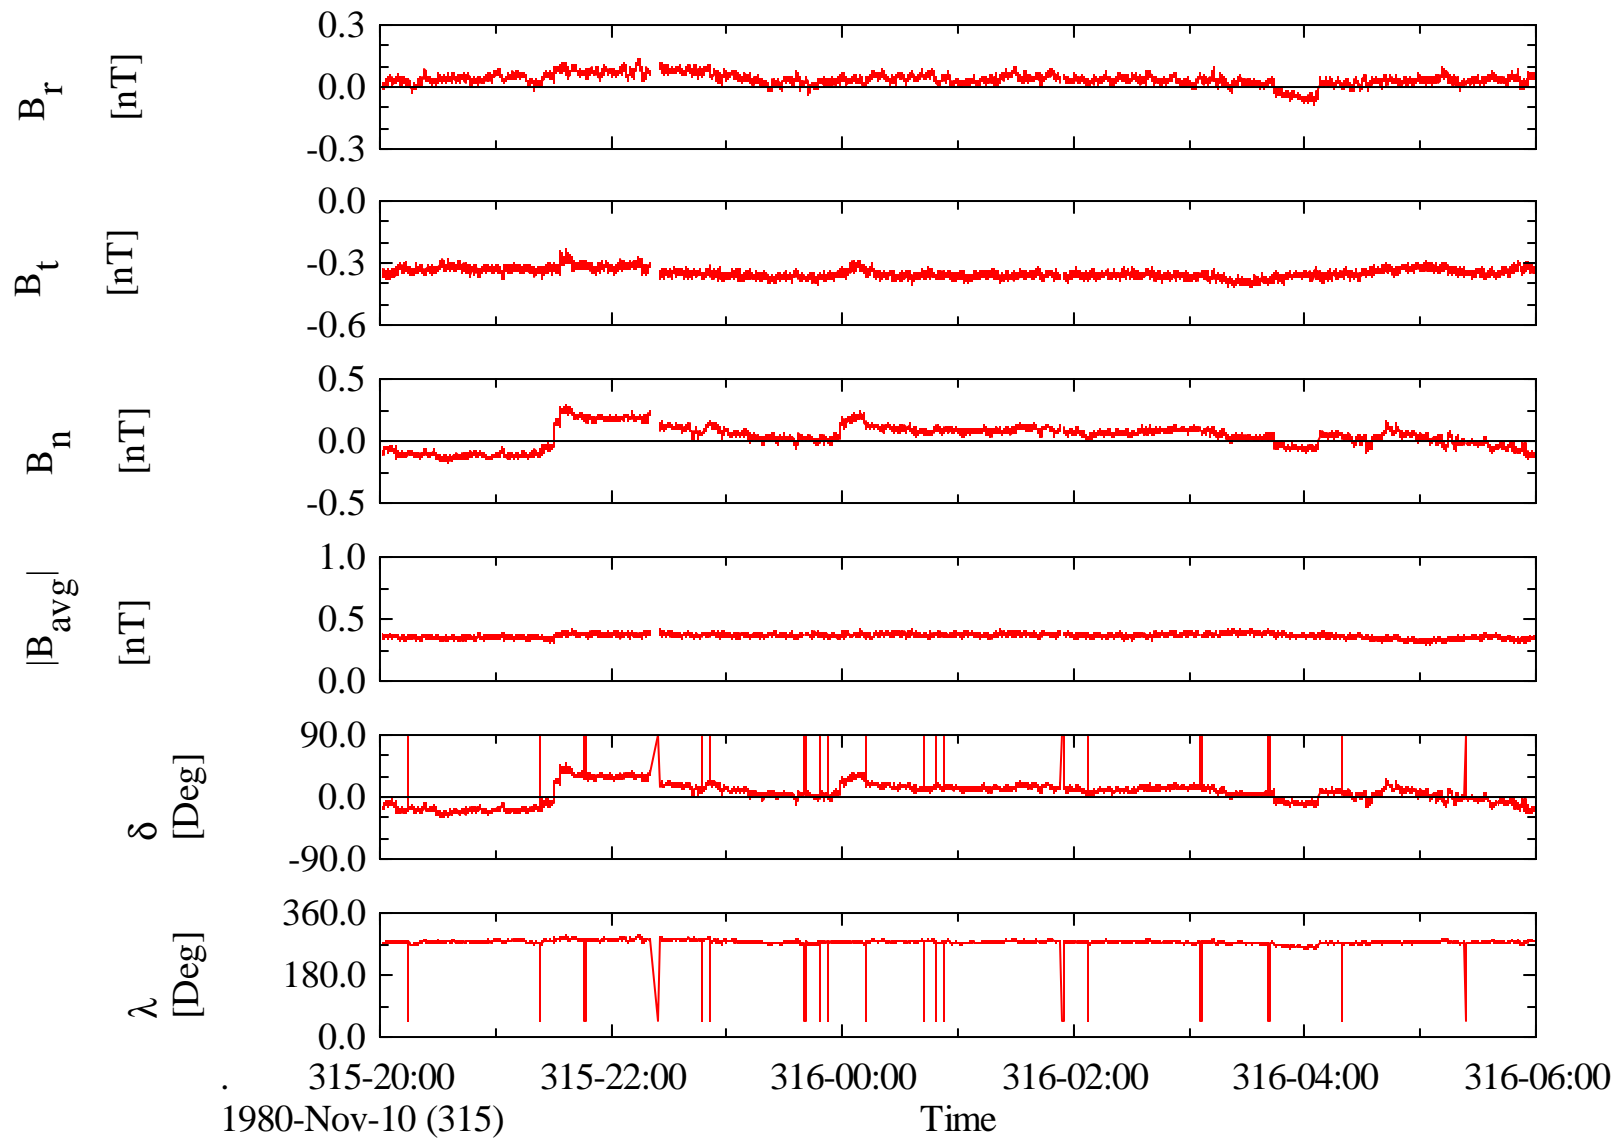

Voyager 1 MAG 1.92 Sec Magnetic Field in RTN at Saturn

Voyager 1 MAG 1.92 Sec Magnetic Field in RTN at Saturn

Voyager 1 MAG 1.92 Sec Magnetic Field in RTN at Saturn

Voyager 1 MAG 1.92 Sec Magnetic Field in RTN at Saturn