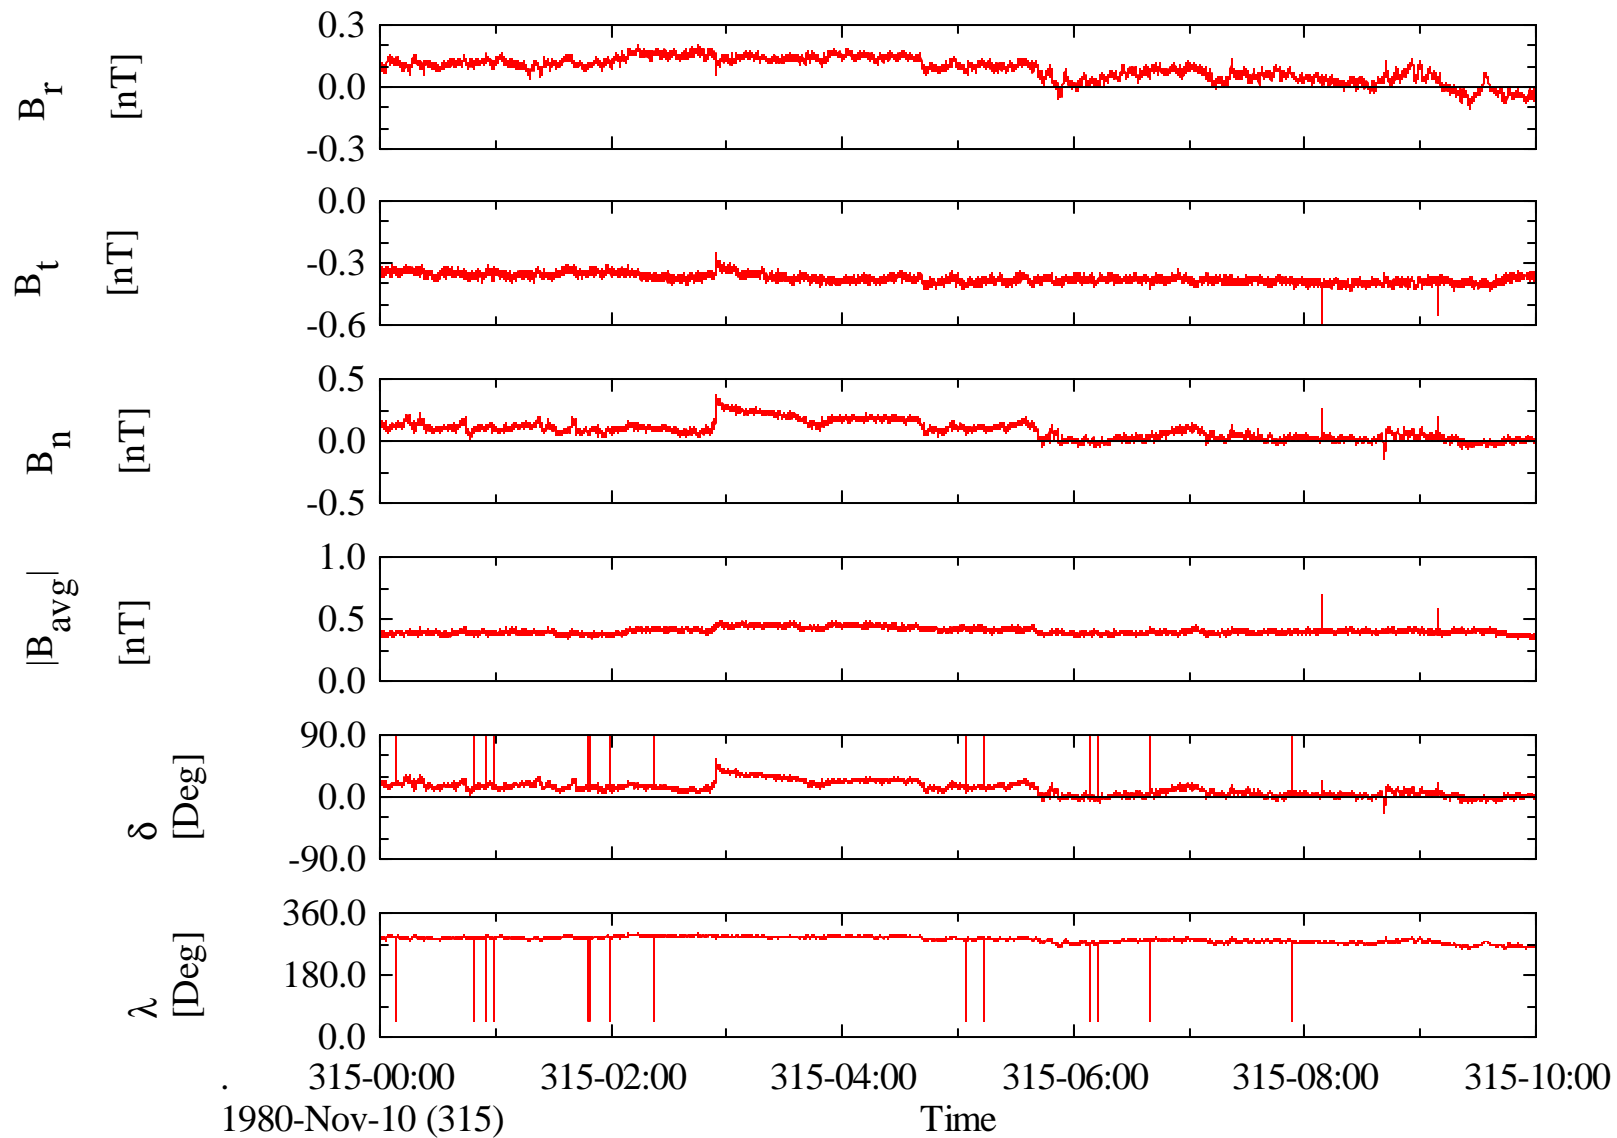

Voyager 1 MAG 1.92 Sec Magnetic Field in RTN at Saturn

Voyager 1 MAG 1.92 Sec Magnetic Field in RTN at Saturn

Voyager 1 MAG 1.92 Sec Magnetic Field in RTN at Saturn

Voyager 1 MAG 1.92 Sec Magnetic Field in RTN at Saturn