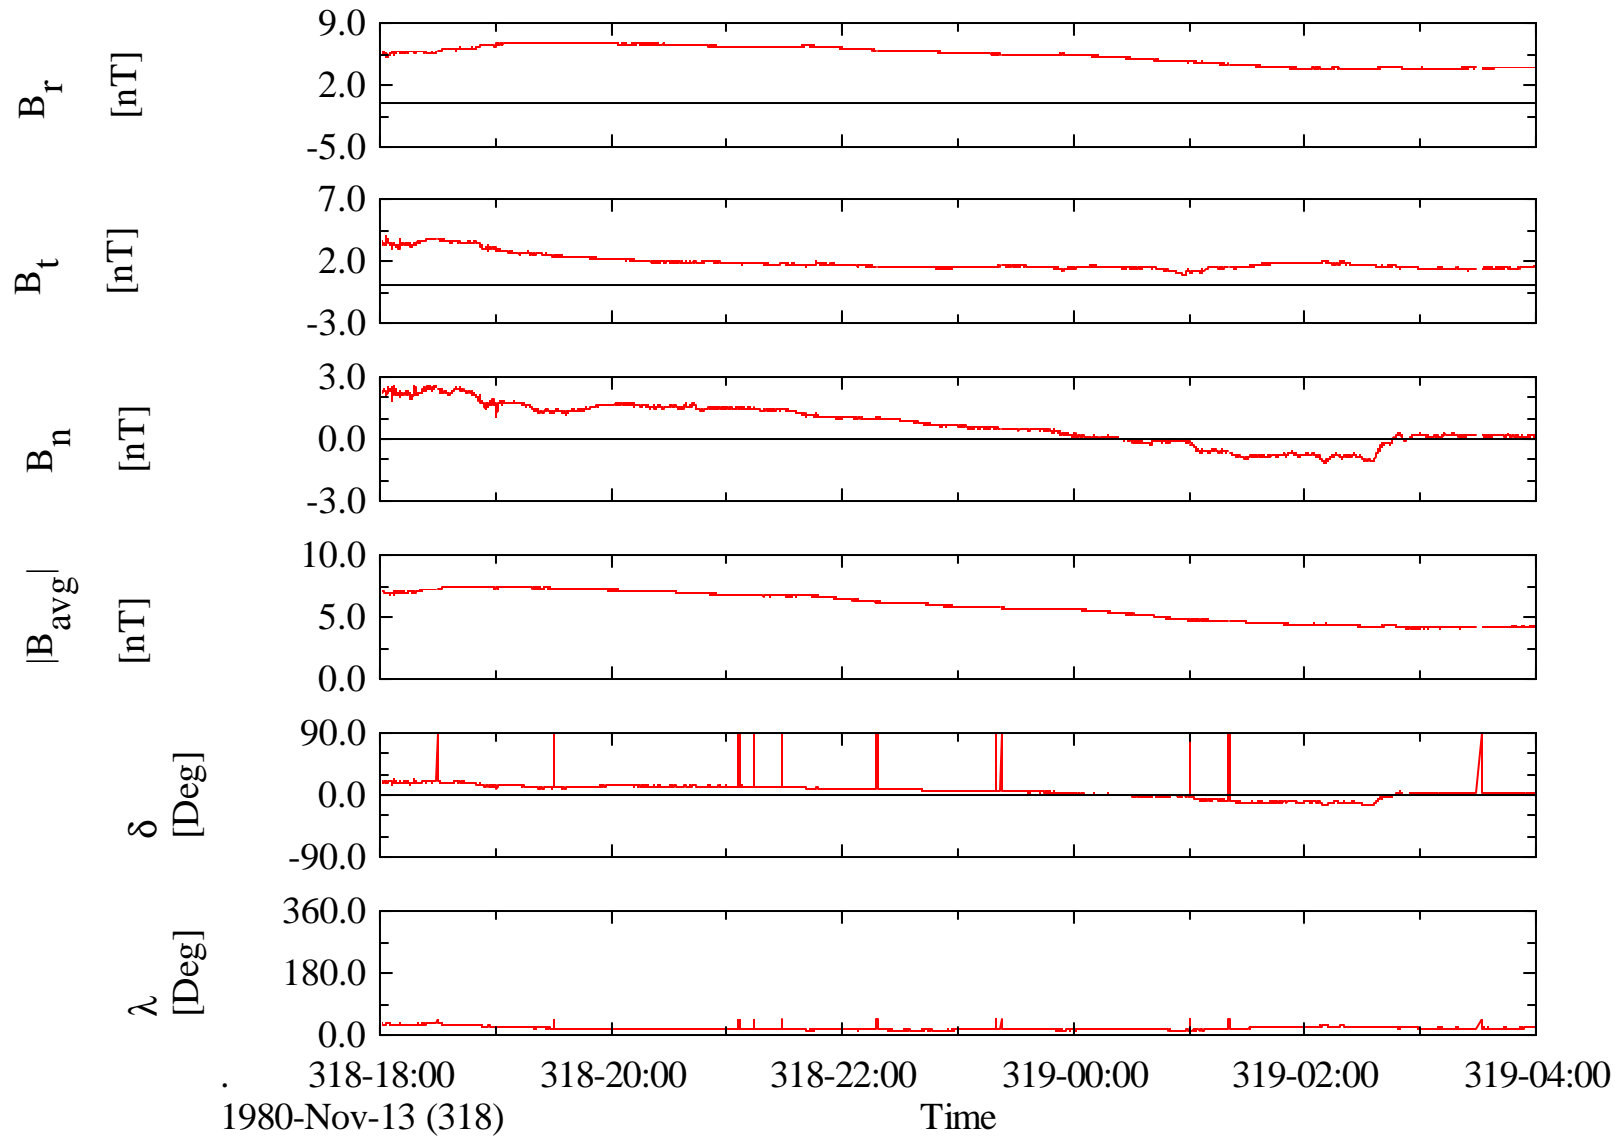

Voyager 1 MAG 1.92 Sec Magnetic Field in RTN at Saturn

Voyager 1 MAG 1.92 Sec Magnetic Field in RTN at Saturn

Voyager 1 MAG 1.92 Sec Magnetic Field in RTN at Saturn

Voyager 1 MAG 1.92 Sec Magnetic Field in RTN at Saturn