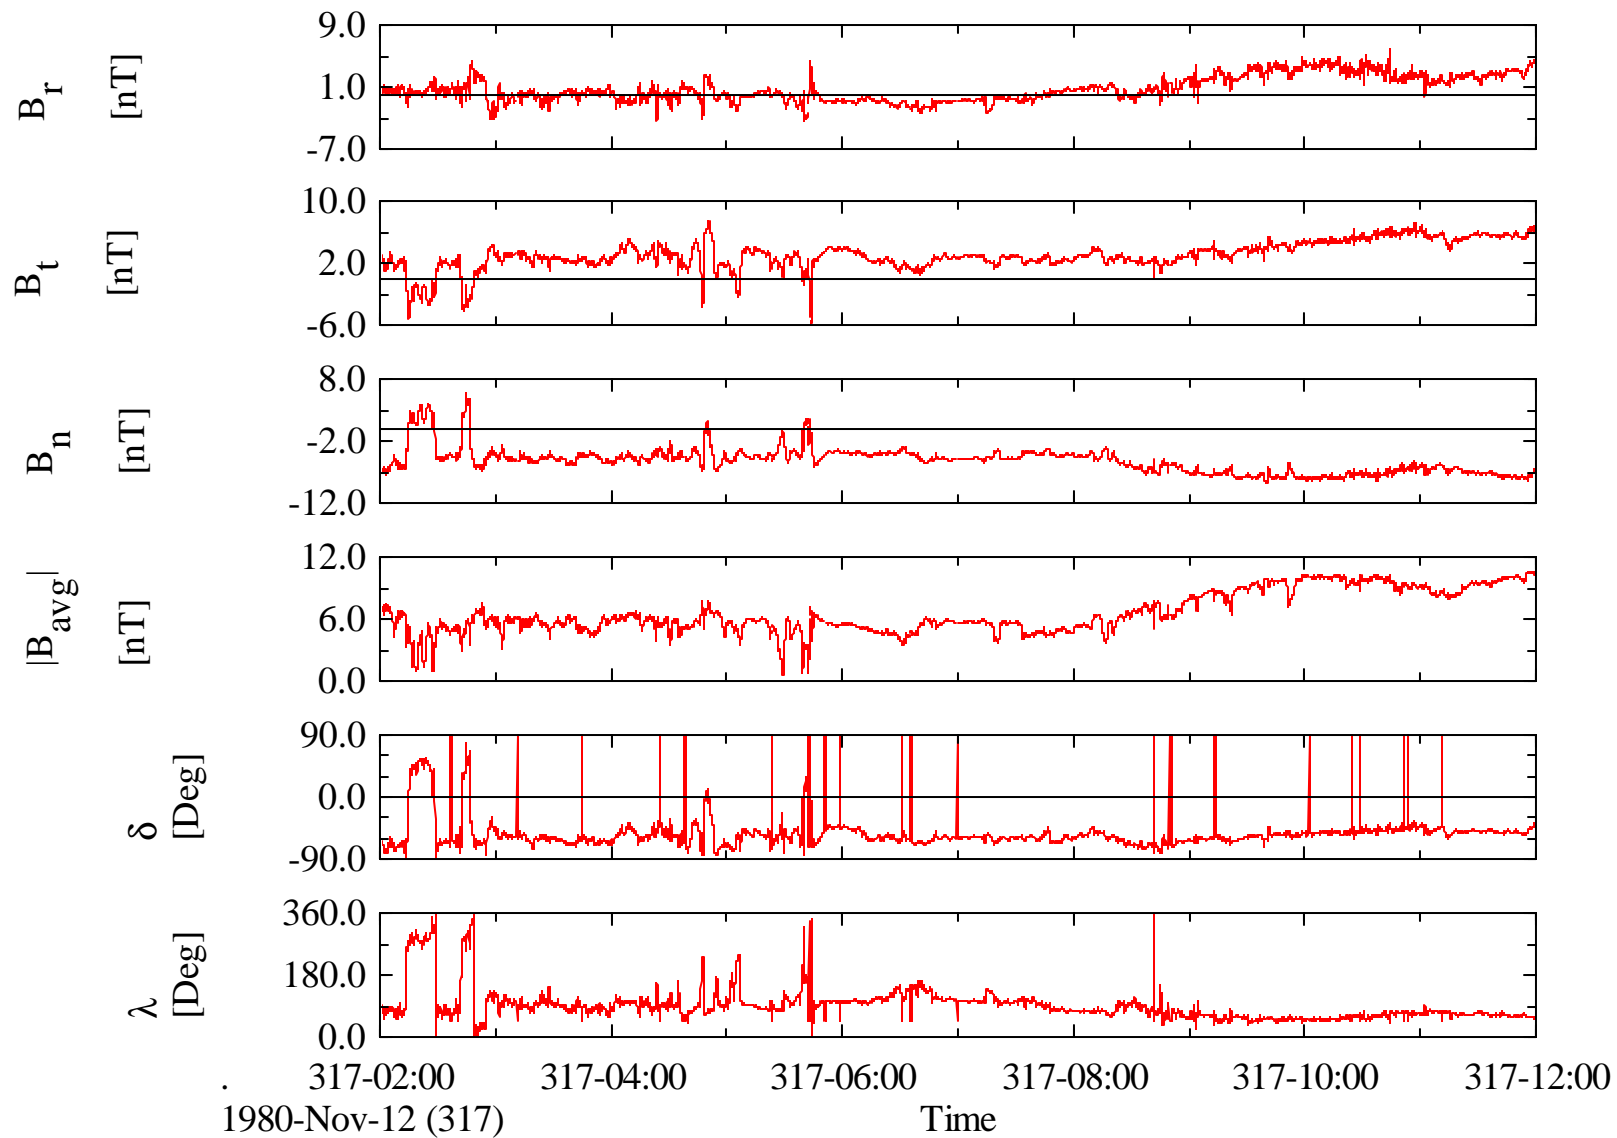

Voyager 1 MAG 1.92 Sec Magnetic Field in RTN at Saturn

Voyager 1 MAG 1.92 Sec Magnetic Field in RTN at Saturn

Voyager 1 MAG 1.92 Sec Magnetic Field in RTN at Saturn

Voyager 1 MAG 1.92 Sec Magnetic Field in RTN at Saturn