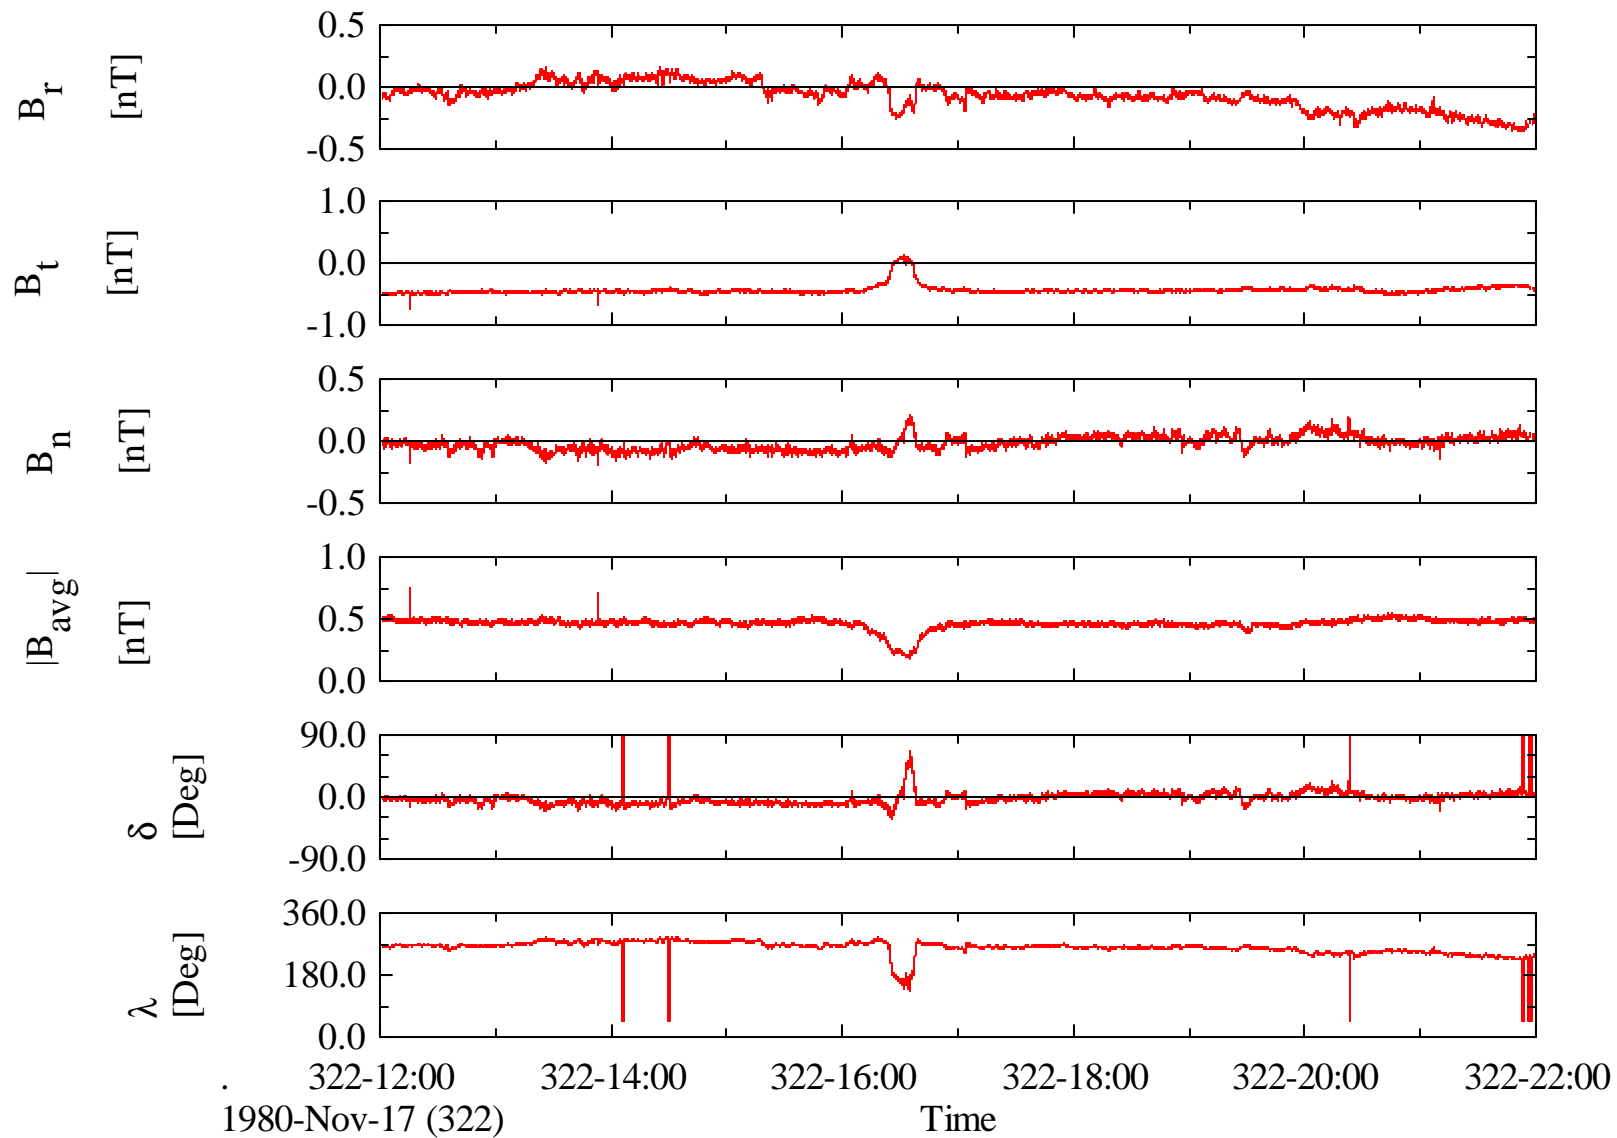

Voyager 1 MAG 1.92 Sec Magnetic Field in RTN at Saturn

Voyager 1 MAG 1.92 Sec Magnetic Field in RTN at Saturn

Voyager 1 MAG 1.92 Sec Magnetic Field in RTN at Saturn

Voyager 1 MAG 1.92 Sec Magnetic Field in RTN at Saturn