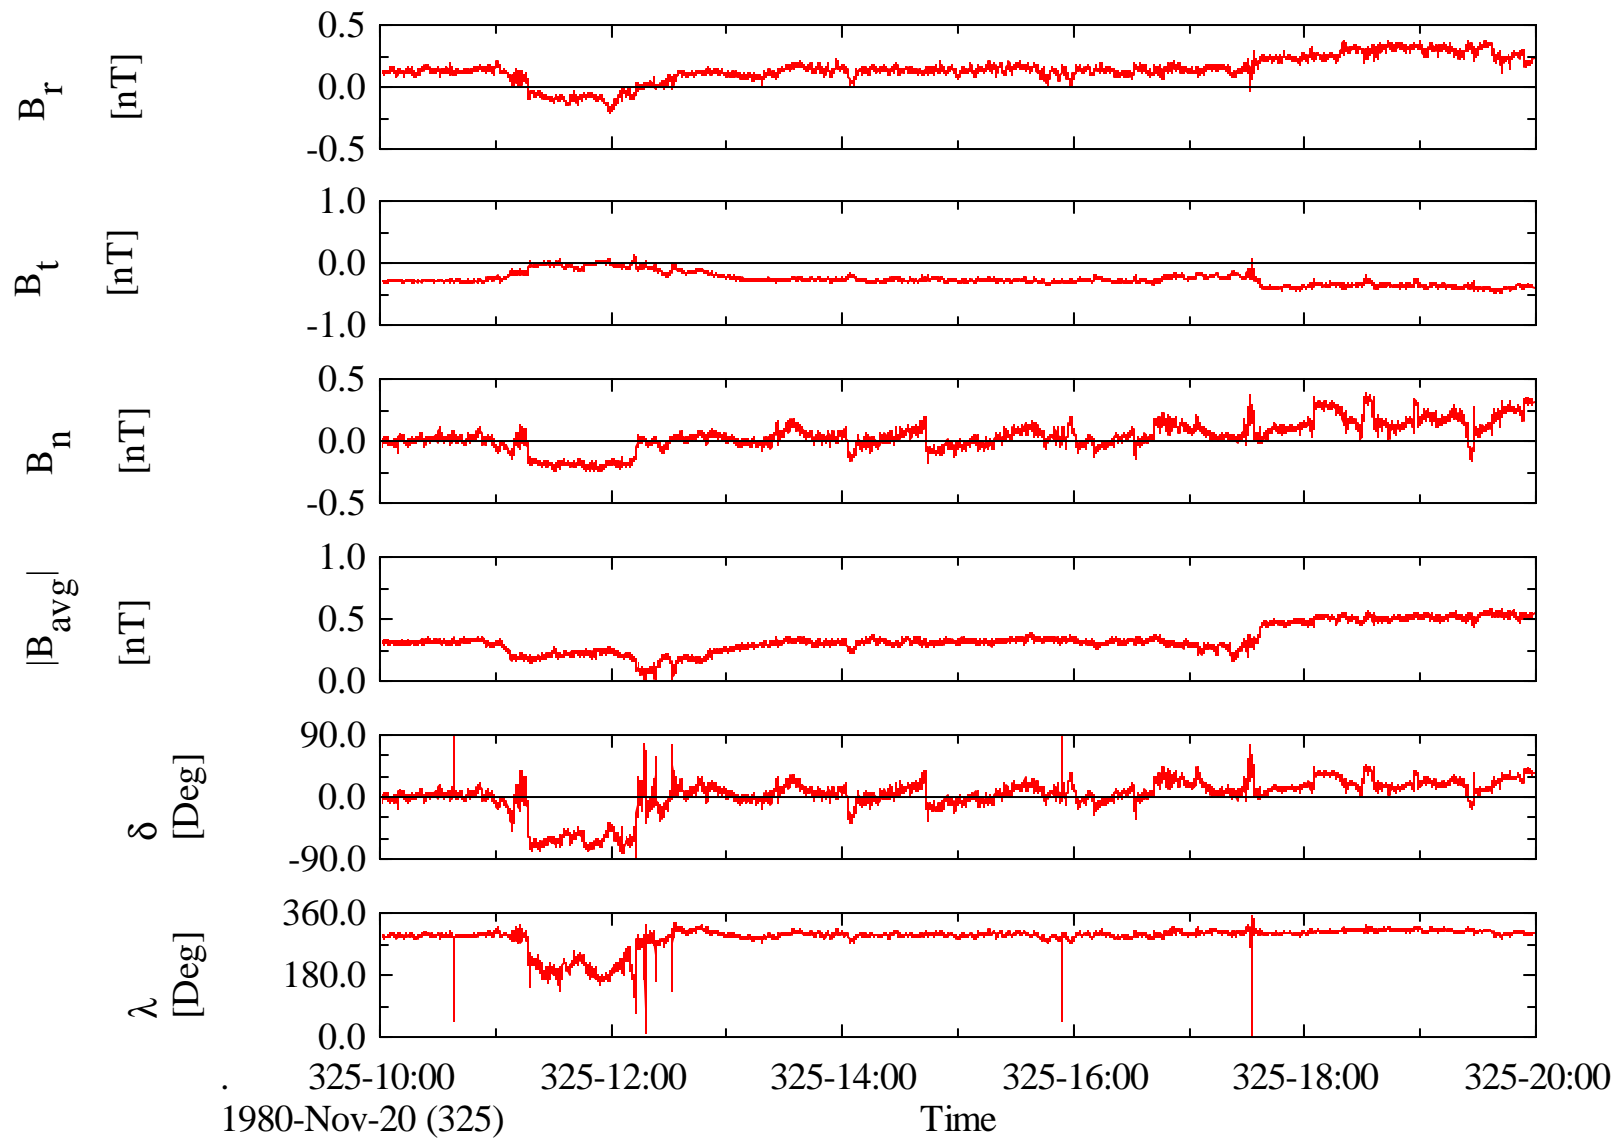

Voyager 1 MAG 1.92 Sec Magnetic Field in RTN at Saturn

Voyager 1 MAG 1.92 Sec Magnetic Field in RTN at Saturn

Voyager 1 MAG 1.92 Sec Magnetic Field in RTN at Saturn

Voyager 1 MAG 1.92 Sec Magnetic Field in RTN at Saturn

Voyager 1 MAG 1.92 Sec Magnetic Field in RTN at Saturn

Voyager 1 MAG 1.92 Sec Magnetic Field in RTN at Saturn

Voyager 1 MAG 1.92 Sec Magnetic Field in RTN at Saturn