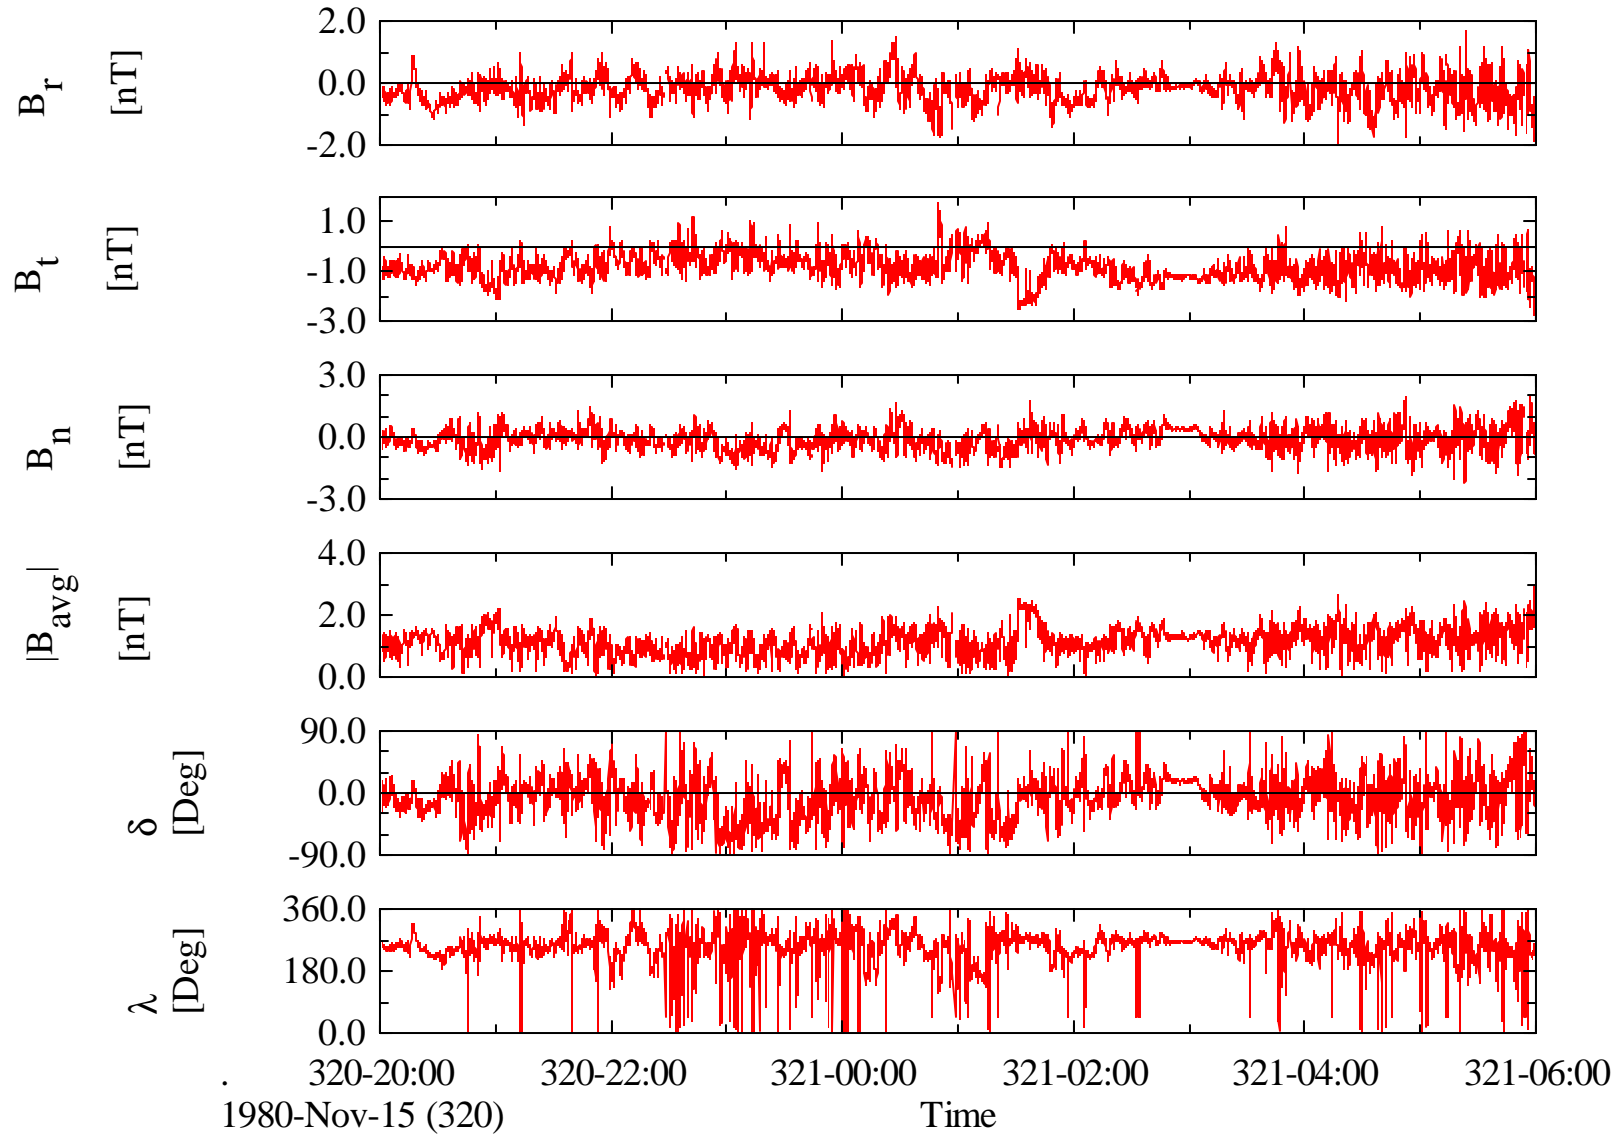

Voyager 1 MAG 1.92 Sec Magnetic Field in RTN at Saturn

Voyager 1 MAG 1.92 Sec Magnetic Field in RTN at Saturn

Voyager 1 MAG 1.92 Sec Magnetic Field in RTN at Saturn

Voyager 1 MAG 1.92 Sec Magnetic Field in RTN at Saturn