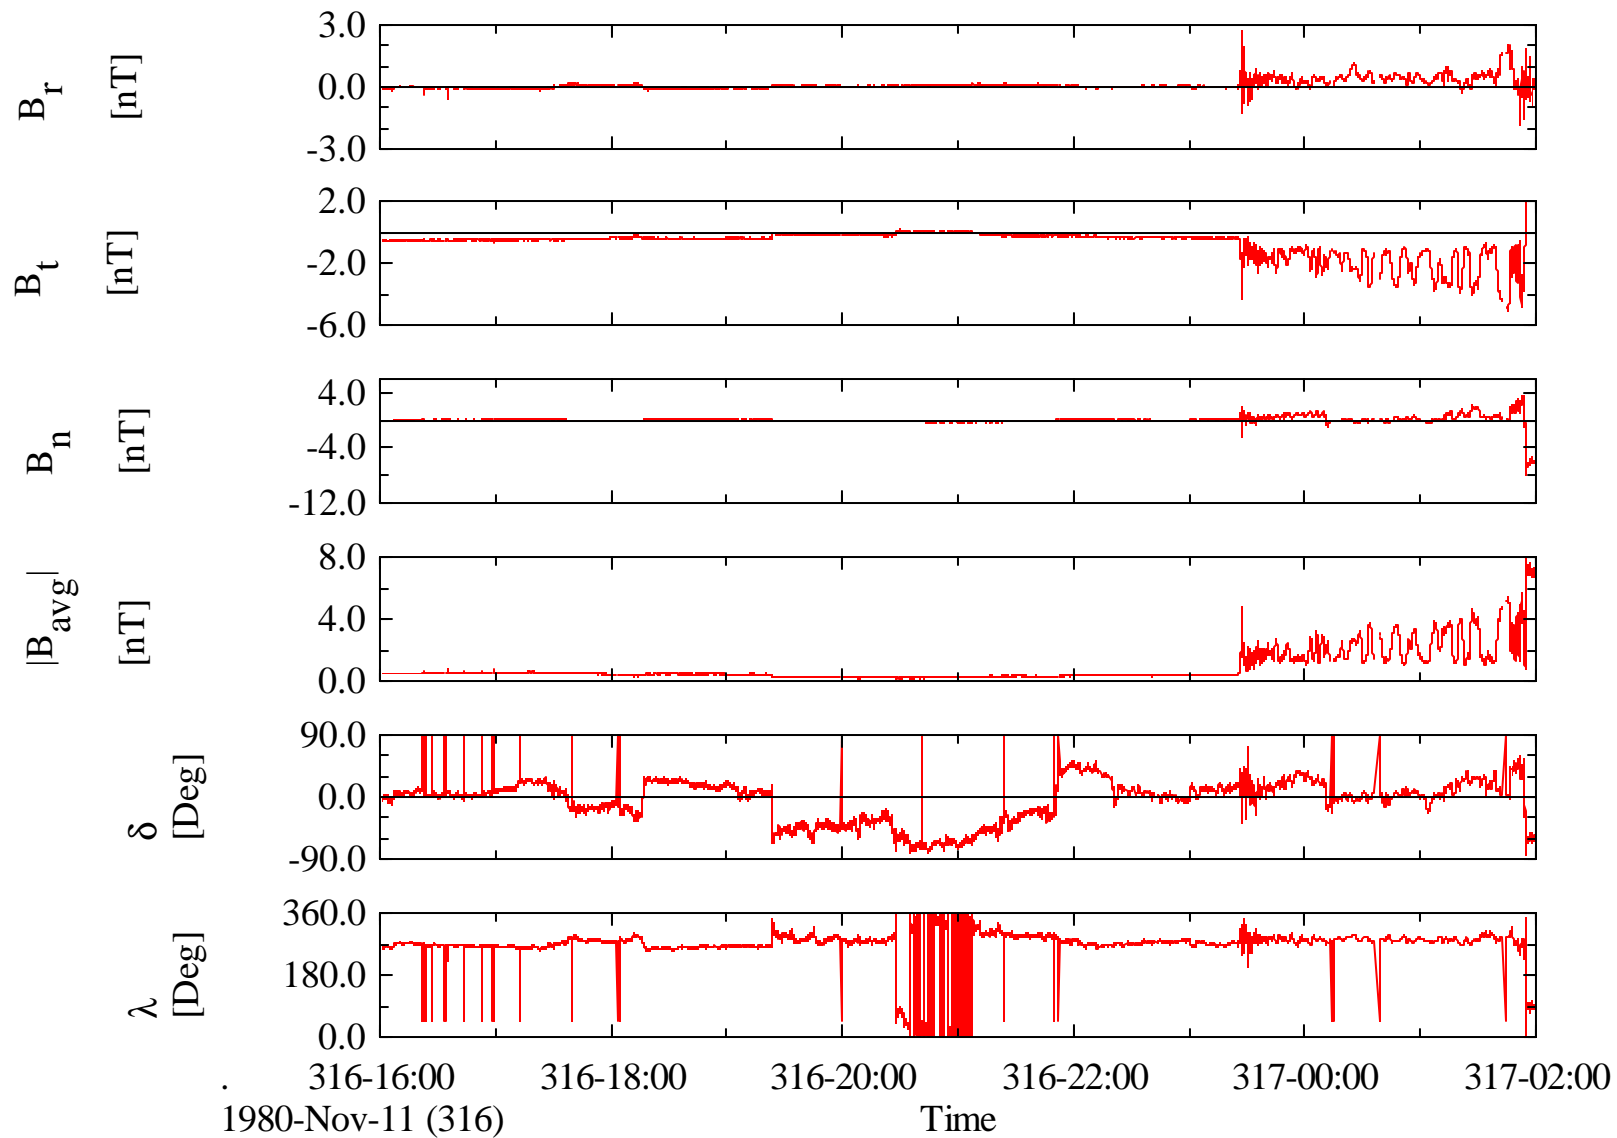

Voyager 1 MAG 1.92 Sec Magnetic Field in RTN at Saturn

Voyager 1 MAG 1.92 Sec Magnetic Field in RTN at Saturn

Voyager 1 MAG 1.92 Sec Magnetic Field in RTN at Saturn

Voyager 1 MAG 1.92 Sec Magnetic Field in RTN at Saturn