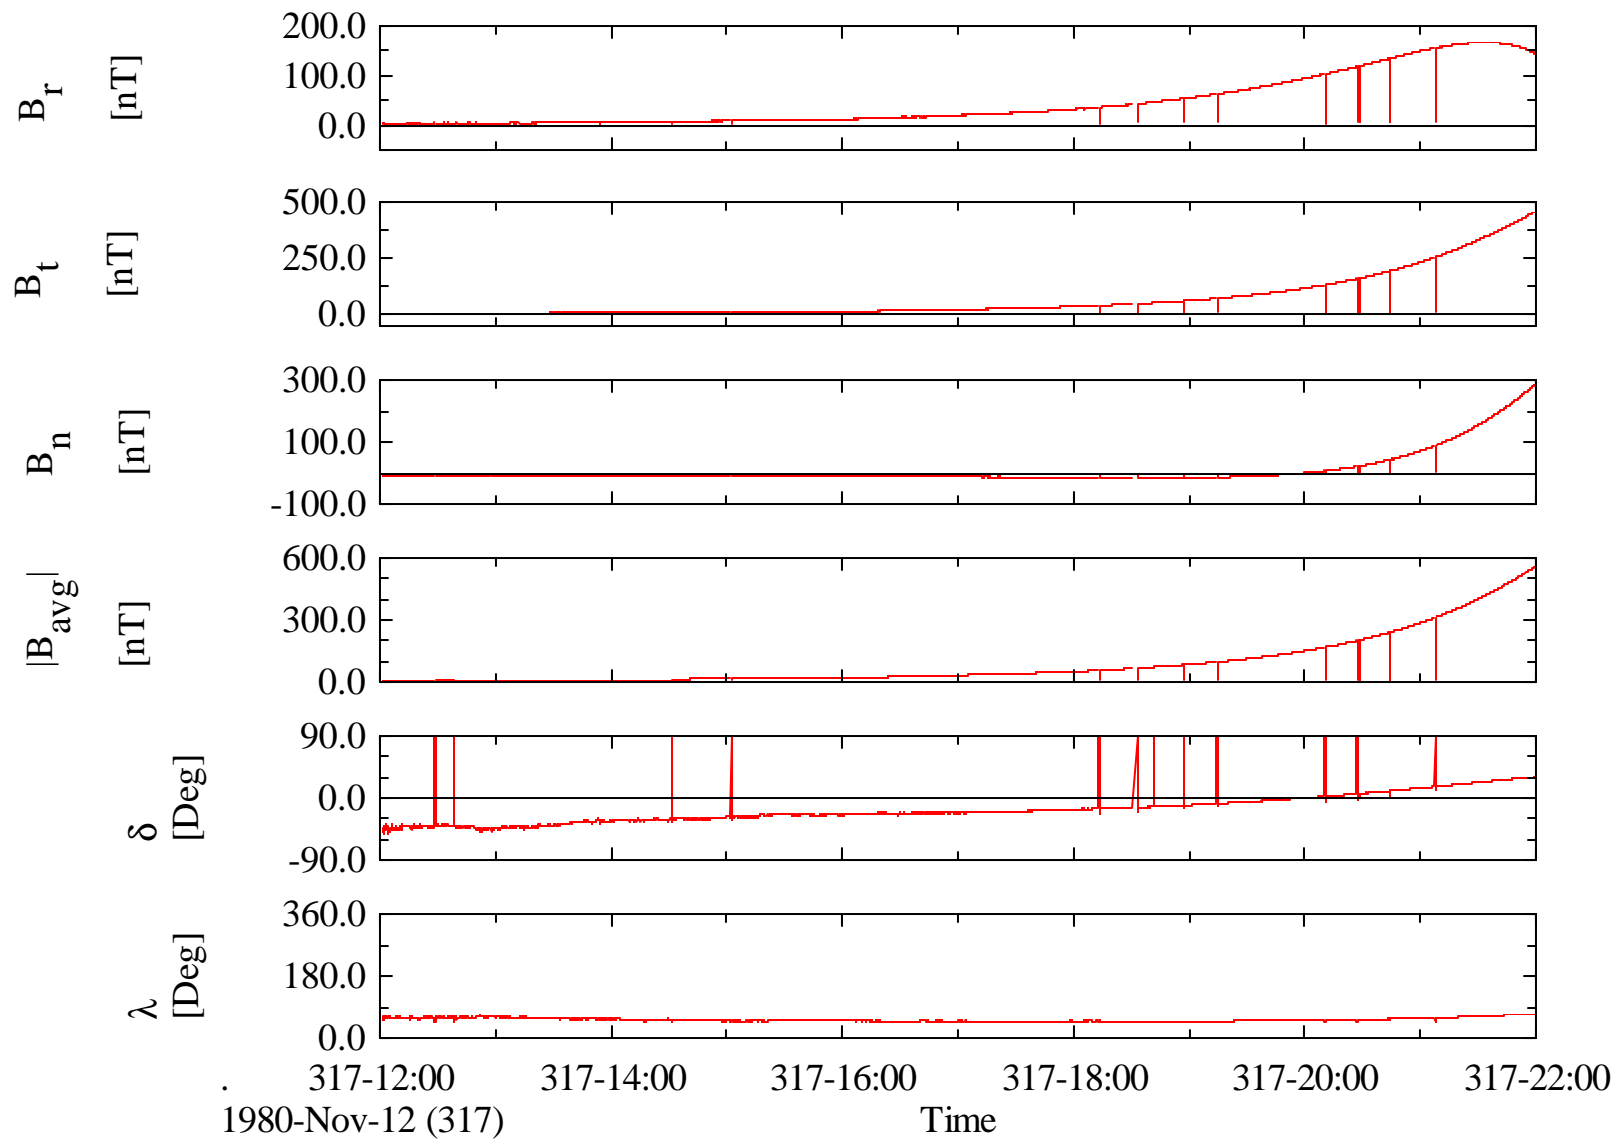

Voyager 1 MAG 1.92 Sec Magnetic Field in RTN at Saturn

Voyager 1 MAG 1.92 Sec Magnetic Field in RTN at Saturn

Voyager 1 MAG 1.92 Sec Magnetic Field in RTN at Saturn

Voyager 1 MAG 1.92 Sec Magnetic Field in RTN at Saturn