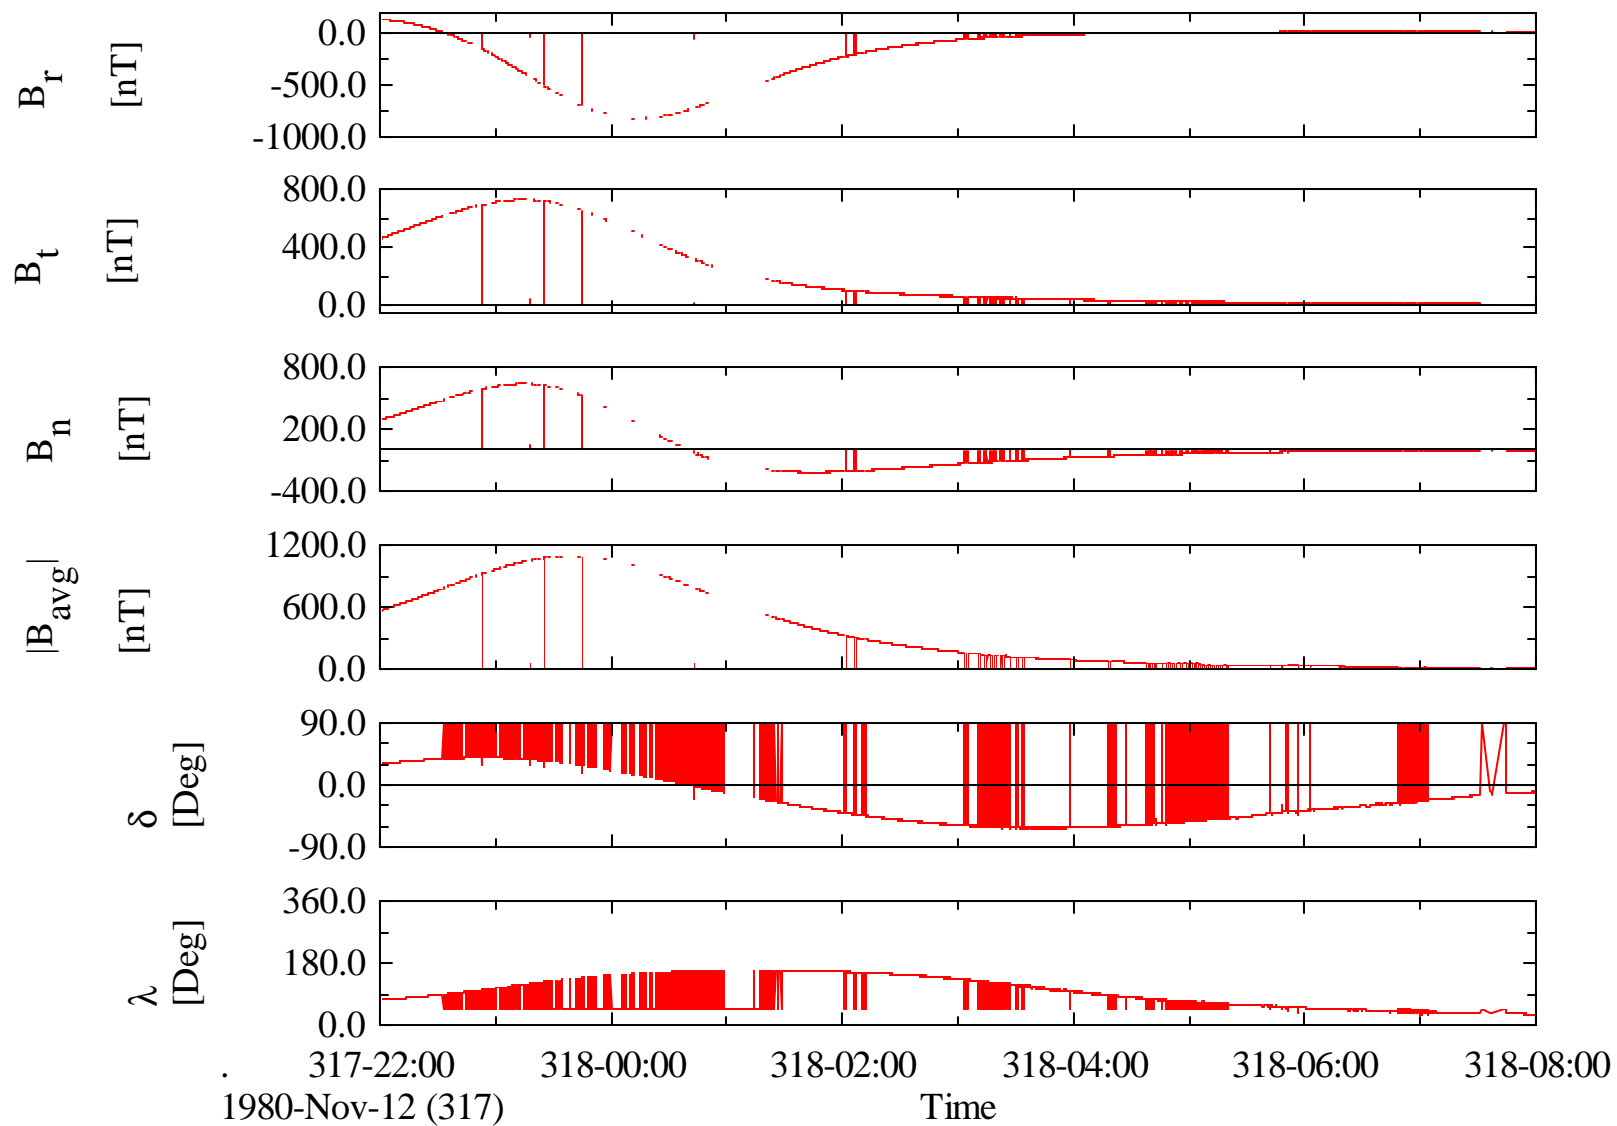

Voyager 1 MAG 1.92 Sec Magnetic Field in RTN at Saturn

Voyager 1 MAG 1.92 Sec Magnetic Field in RTN at Saturn

Voyager 1 MAG 1.92 Sec Magnetic Field in RTN at Saturn

Voyager 1 MAG 1.92 Sec Magnetic Field in RTN at Saturn