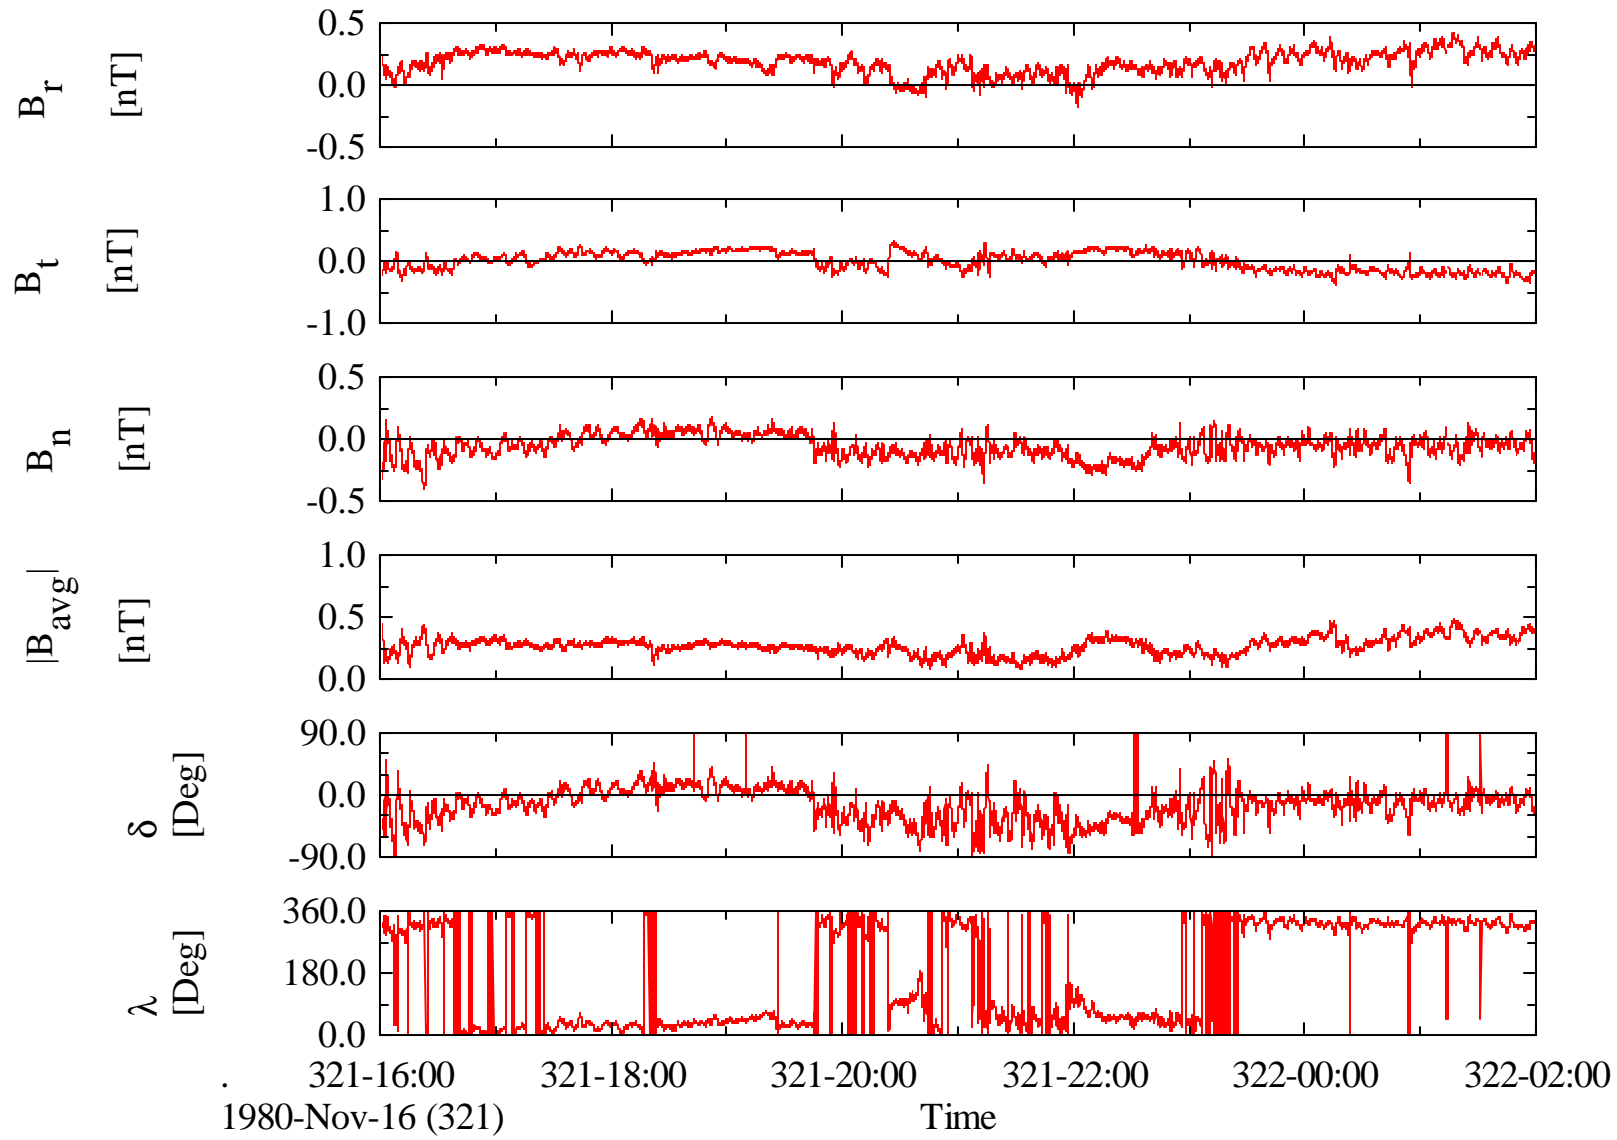

Voyager 1 MAG 1.92 Sec Magnetic Field in RTN at Saturn

Voyager 1 MAG 1.92 Sec Magnetic Field in RTN at Saturn

Voyager 1 MAG 1.92 Sec Magnetic Field in RTN at Saturn

Voyager 1 MAG 1.92 Sec Magnetic Field in RTN at Saturn