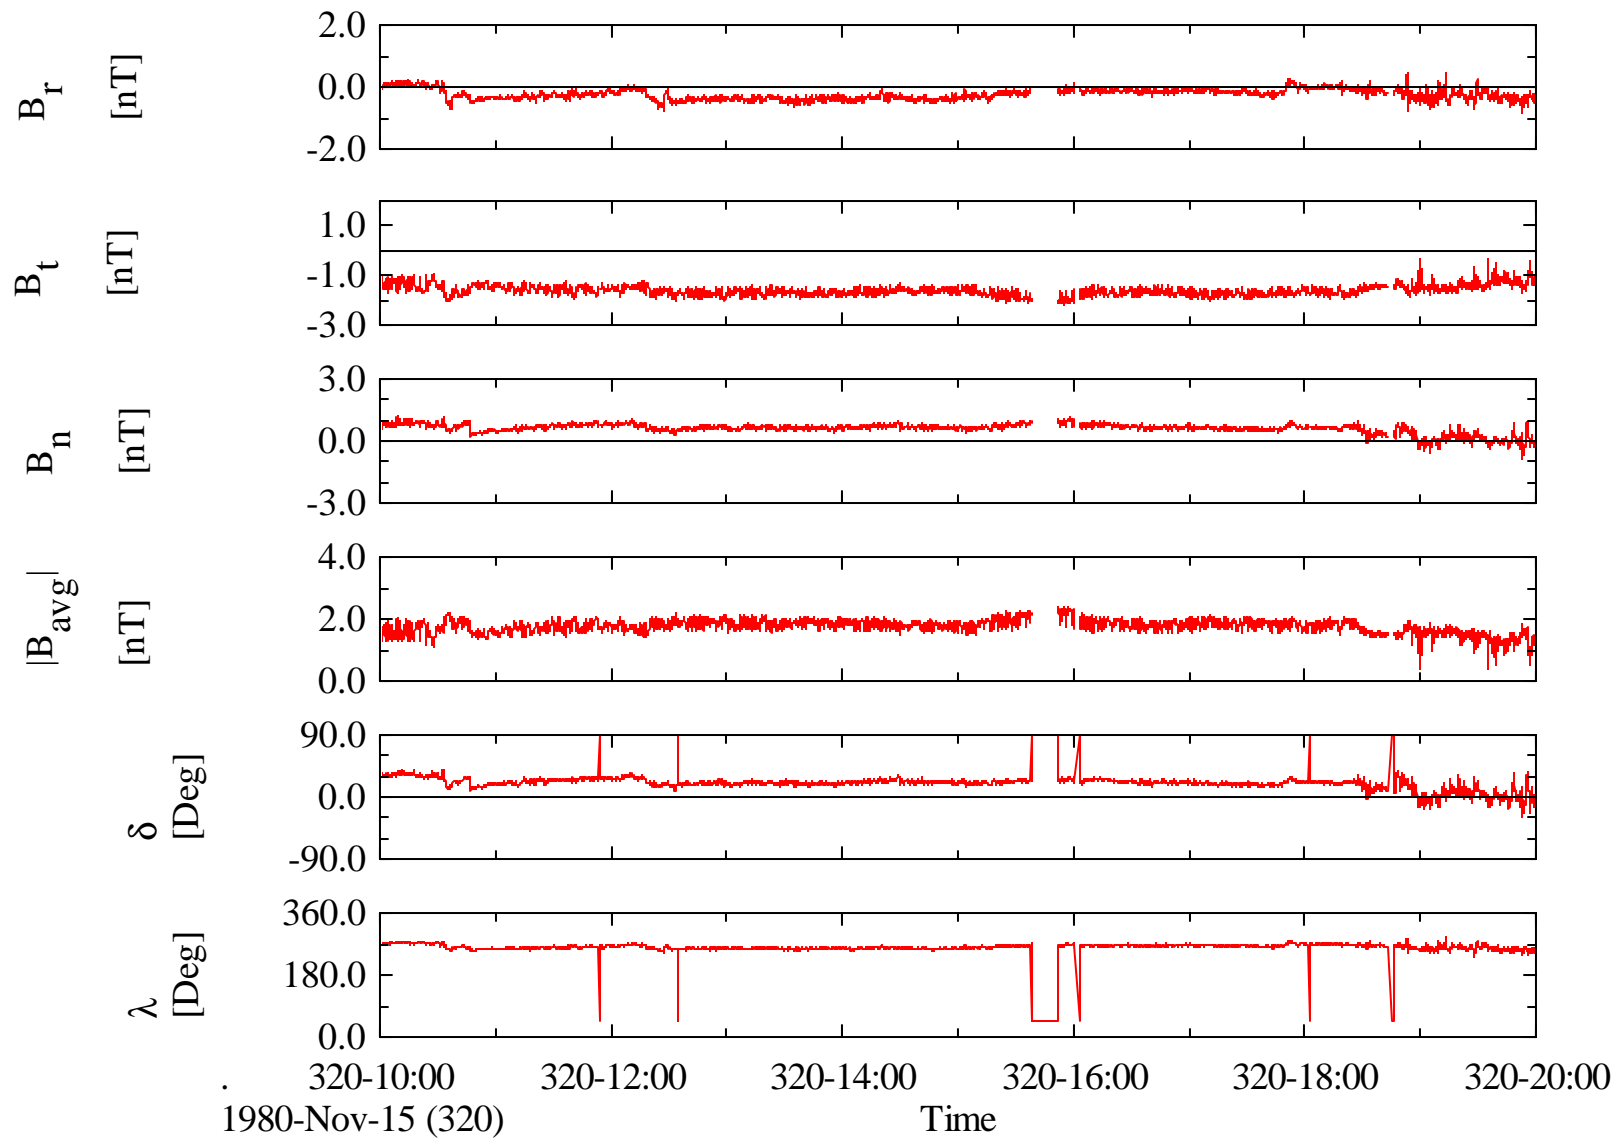

Voyager 1 MAG 1.92 Sec Magnetic Field in RTN at Saturn

Voyager 1 MAG 1.92 Sec Magnetic Field in RTN at Saturn

Voyager 1 MAG 1.92 Sec Magnetic Field in RTN at Saturn

Voyager 1 MAG 1.92 Sec Magnetic Field in RTN at Saturn