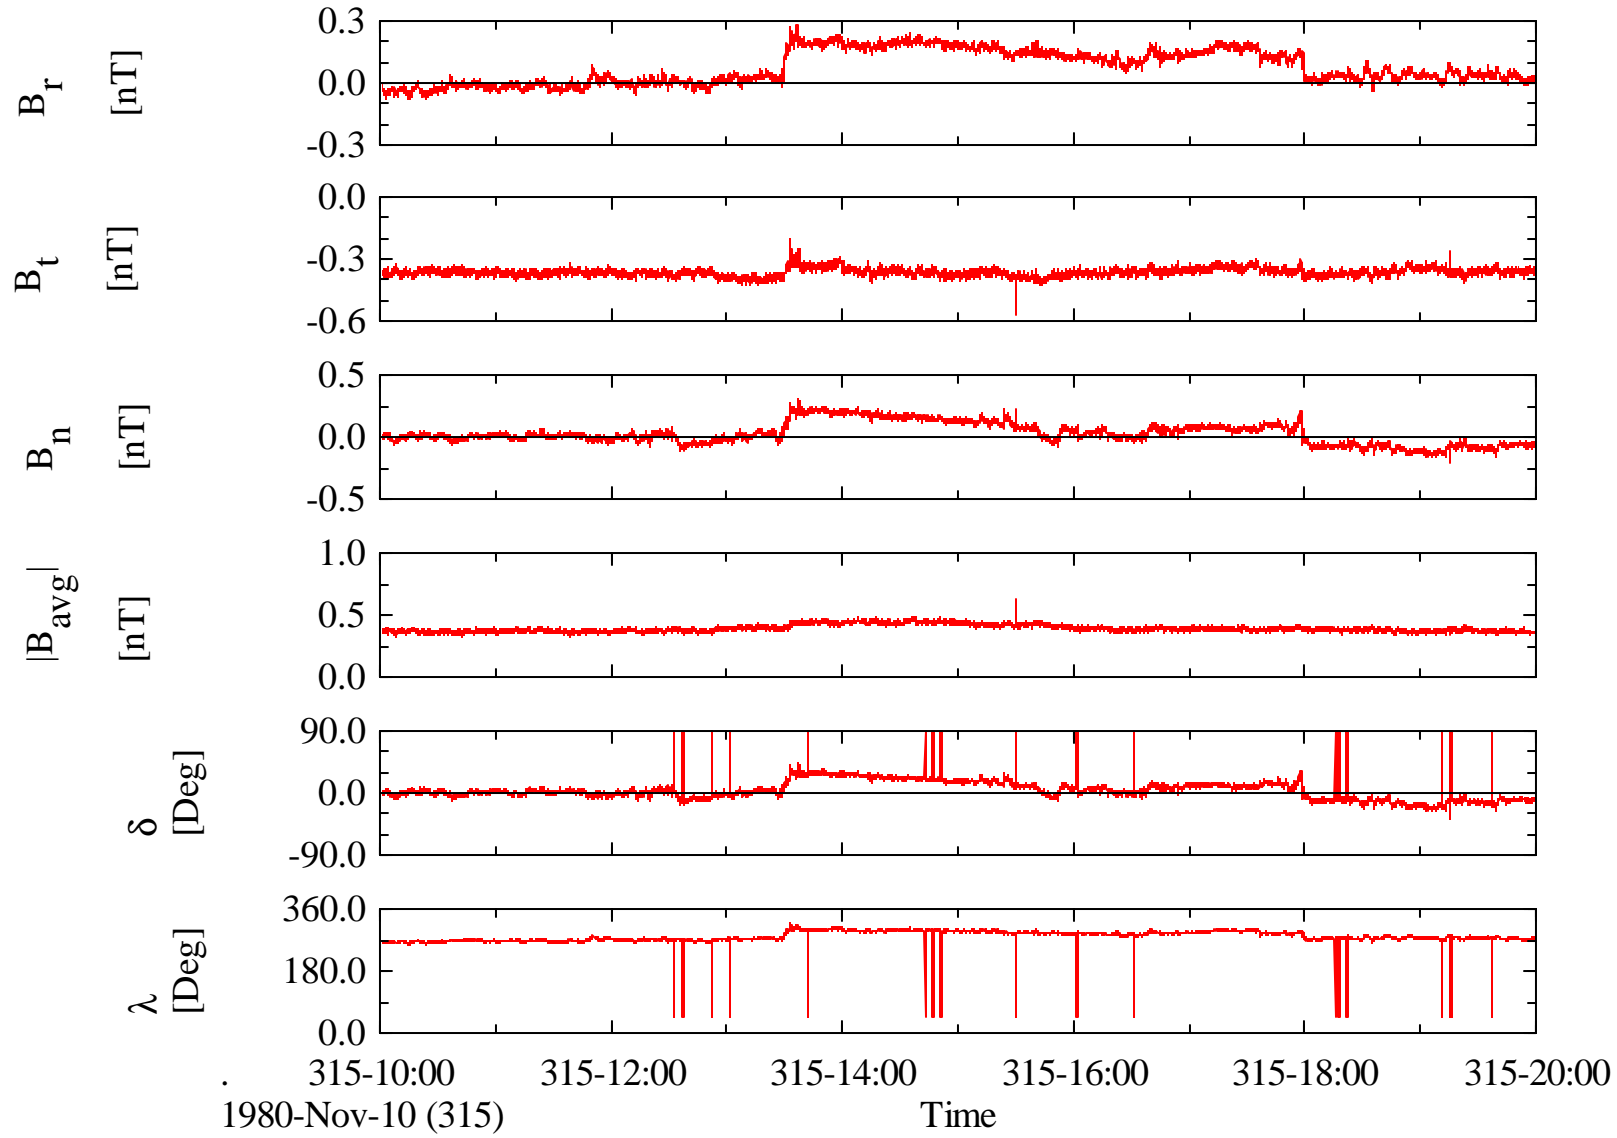

Voyager 1 MAG 1.92 Sec Magnetic Field in RTN at Saturn

Voyager 1 MAG 1.92 Sec Magnetic Field in RTN at Saturn

Voyager 1 MAG 1.92 Sec Magnetic Field in RTN at Saturn

Voyager 1 MAG 1.92 Sec Magnetic Field in RTN at Saturn