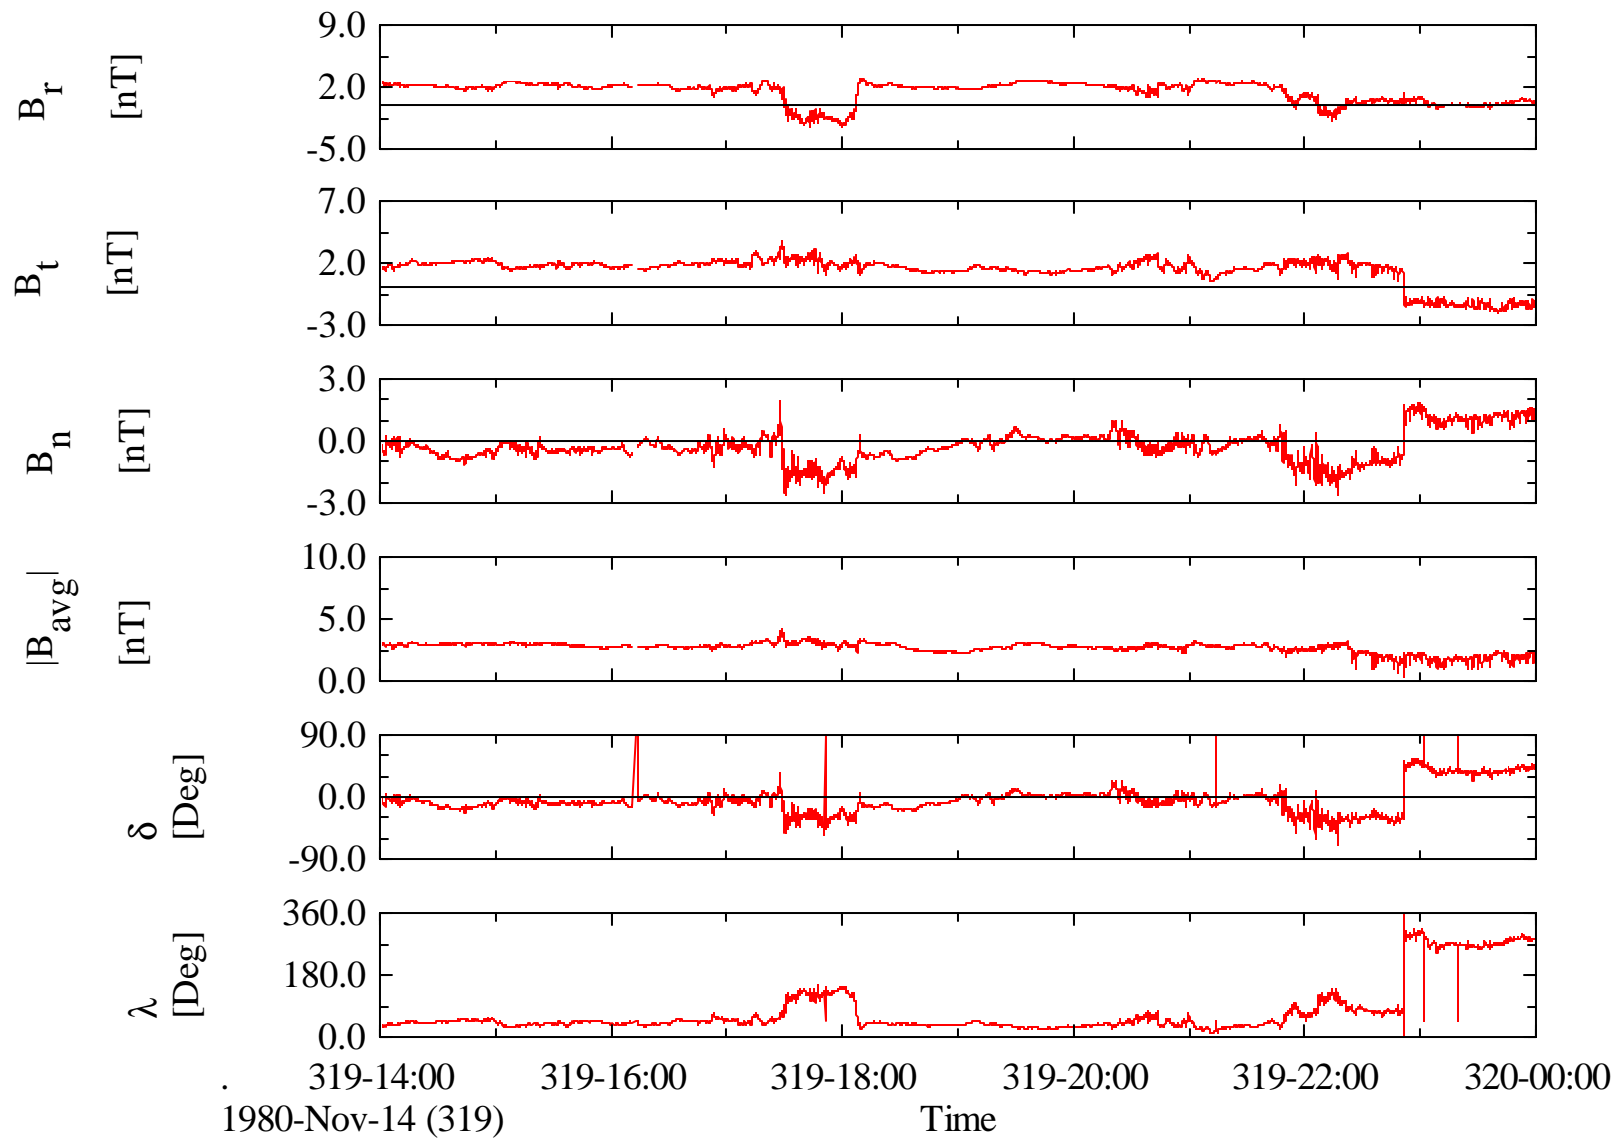

Voyager 1 MAG 1.92 Sec Magnetic Field in RTN at Saturn

Voyager 1 MAG 1.92 Sec Magnetic Field in RTN at Saturn

Voyager 1 MAG 1.92 Sec Magnetic Field in RTN at Saturn

Voyager 1 MAG 1.92 Sec Magnetic Field in RTN at Saturn