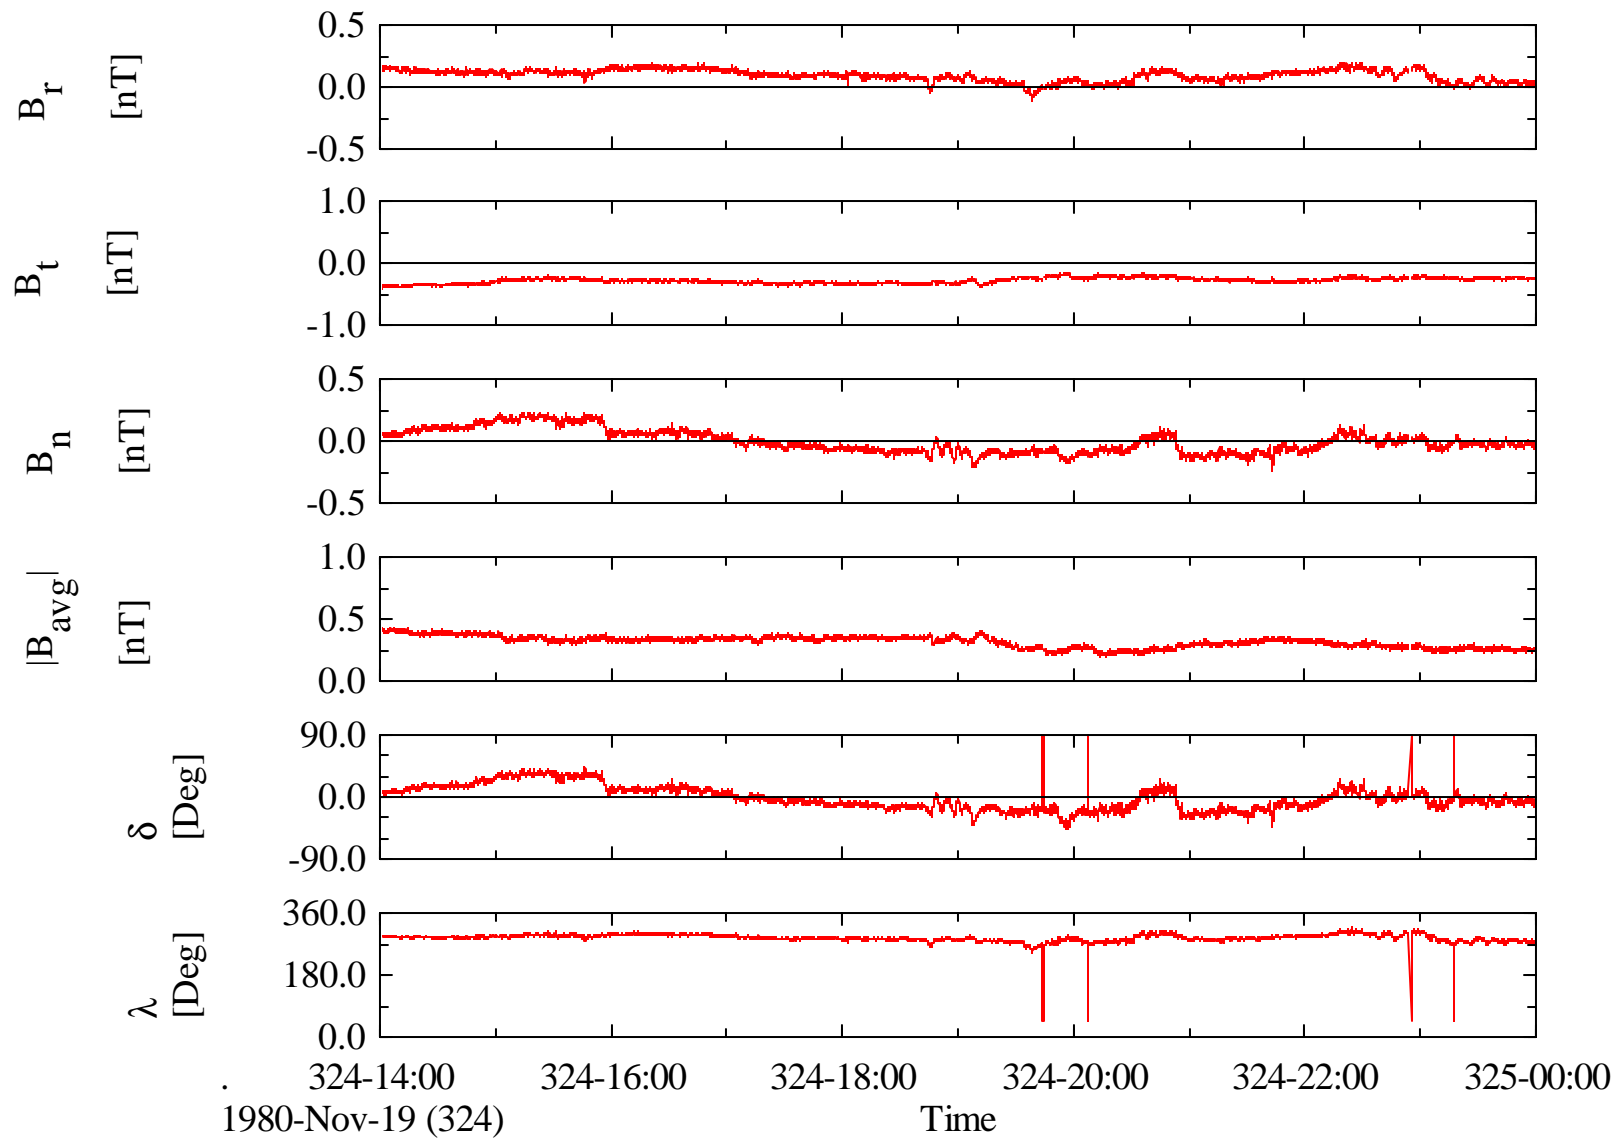

Voyager 1 MAG 1.92 Sec Magnetic Field in RTN at Saturn

Voyager 1 MAG 1.92 Sec Magnetic Field in RTN at Saturn

Voyager 1 MAG 1.92 Sec Magnetic Field in RTN at Saturn

Voyager 1 MAG 1.92 Sec Magnetic Field in RTN at Saturn

Voyager 1 MAG 1.92 Sec Magnetic Field in RTN at Saturn

Voyager 1 MAG 1.92 Sec Magnetic Field in RTN at Saturn

Voyager 1 MAG 1.92 Sec Magnetic Field in RTN at Saturn