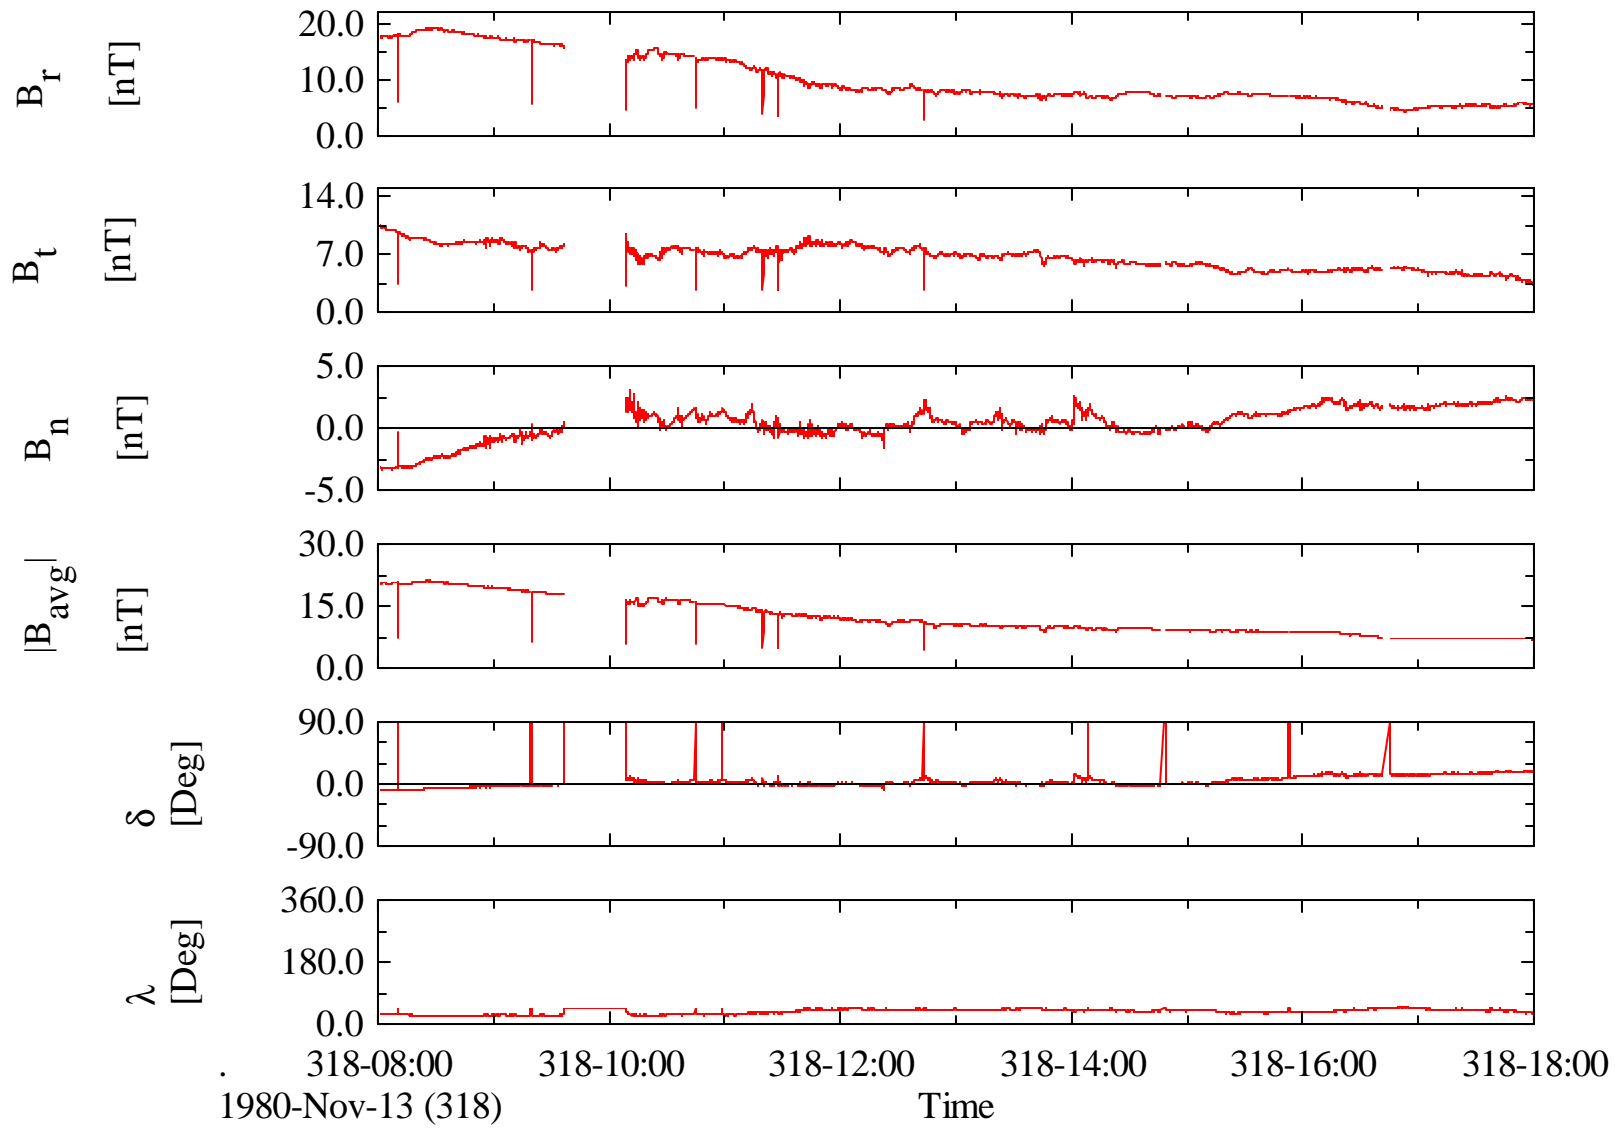

Voyager 1 MAG 1.92 Sec Magnetic Field in RTN at Saturn

Voyager 1 MAG 1.92 Sec Magnetic Field in RTN at Saturn

Voyager 1 MAG 1.92 Sec Magnetic Field in RTN at Saturn

Voyager 1 MAG 1.92 Sec Magnetic Field in RTN at Saturn