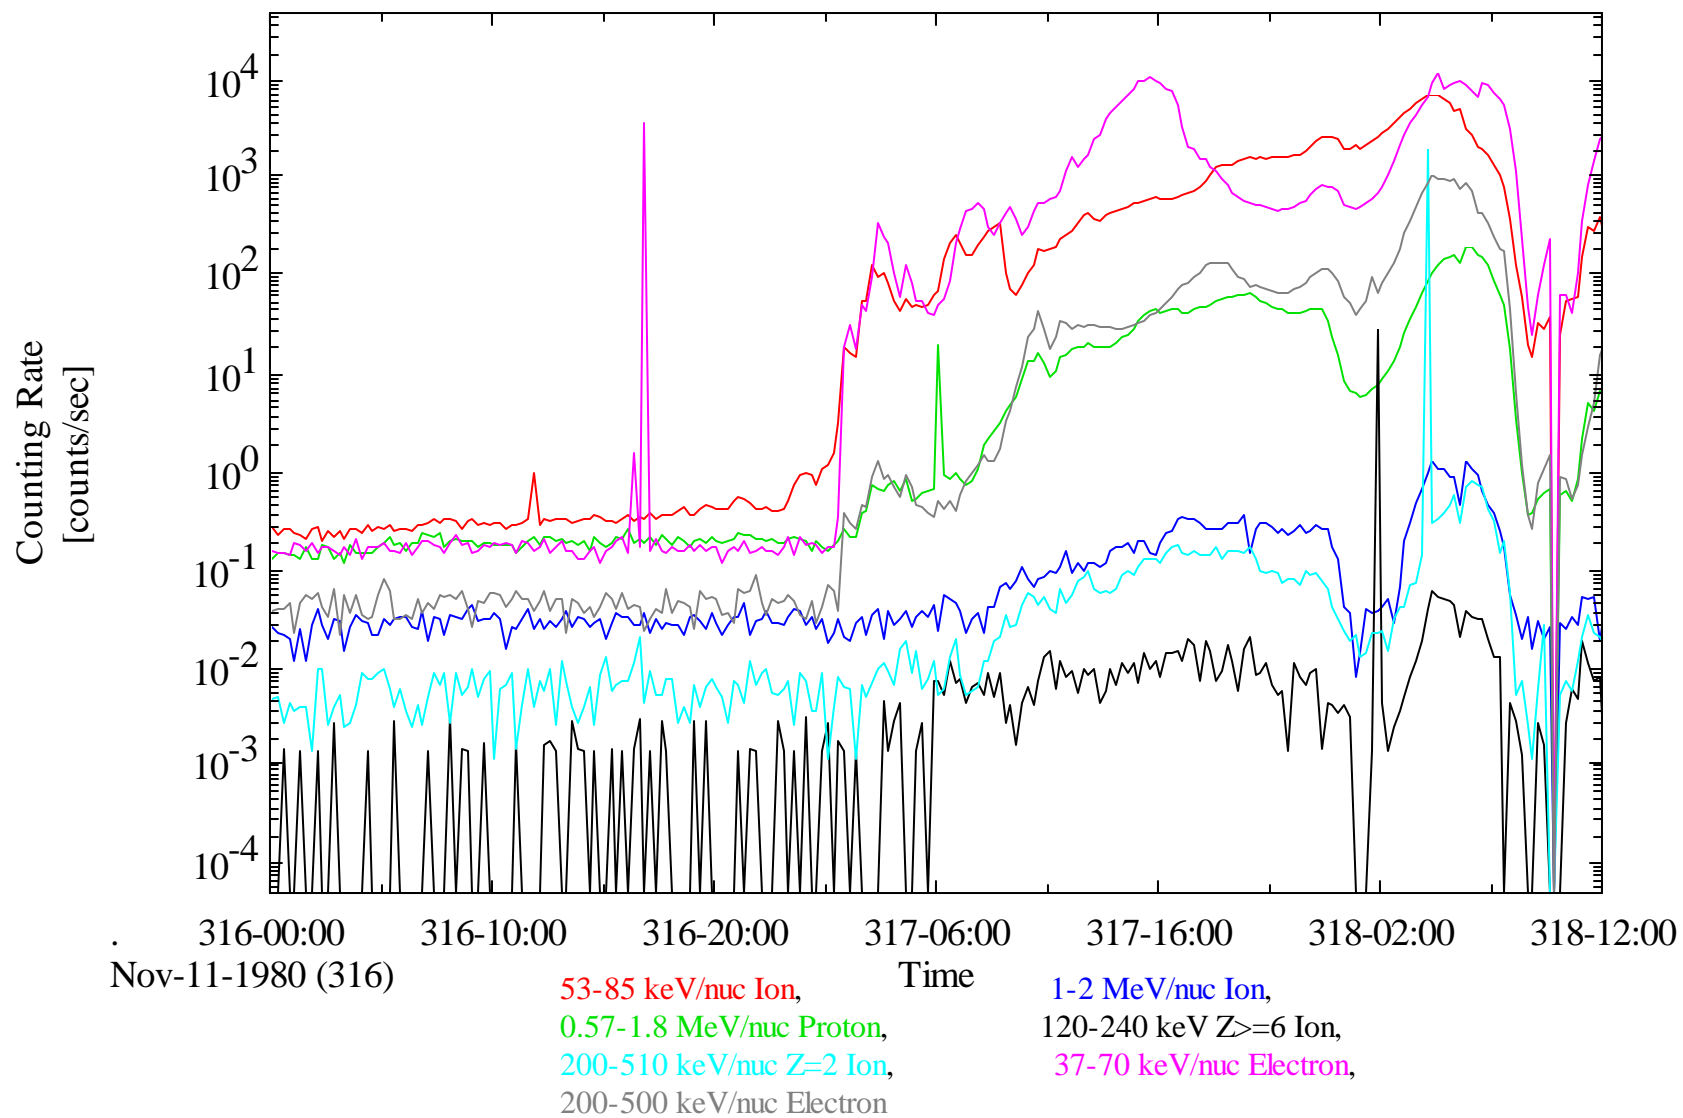

# Voyager 1 LECP Charged Particle Counting Rate at Saturn