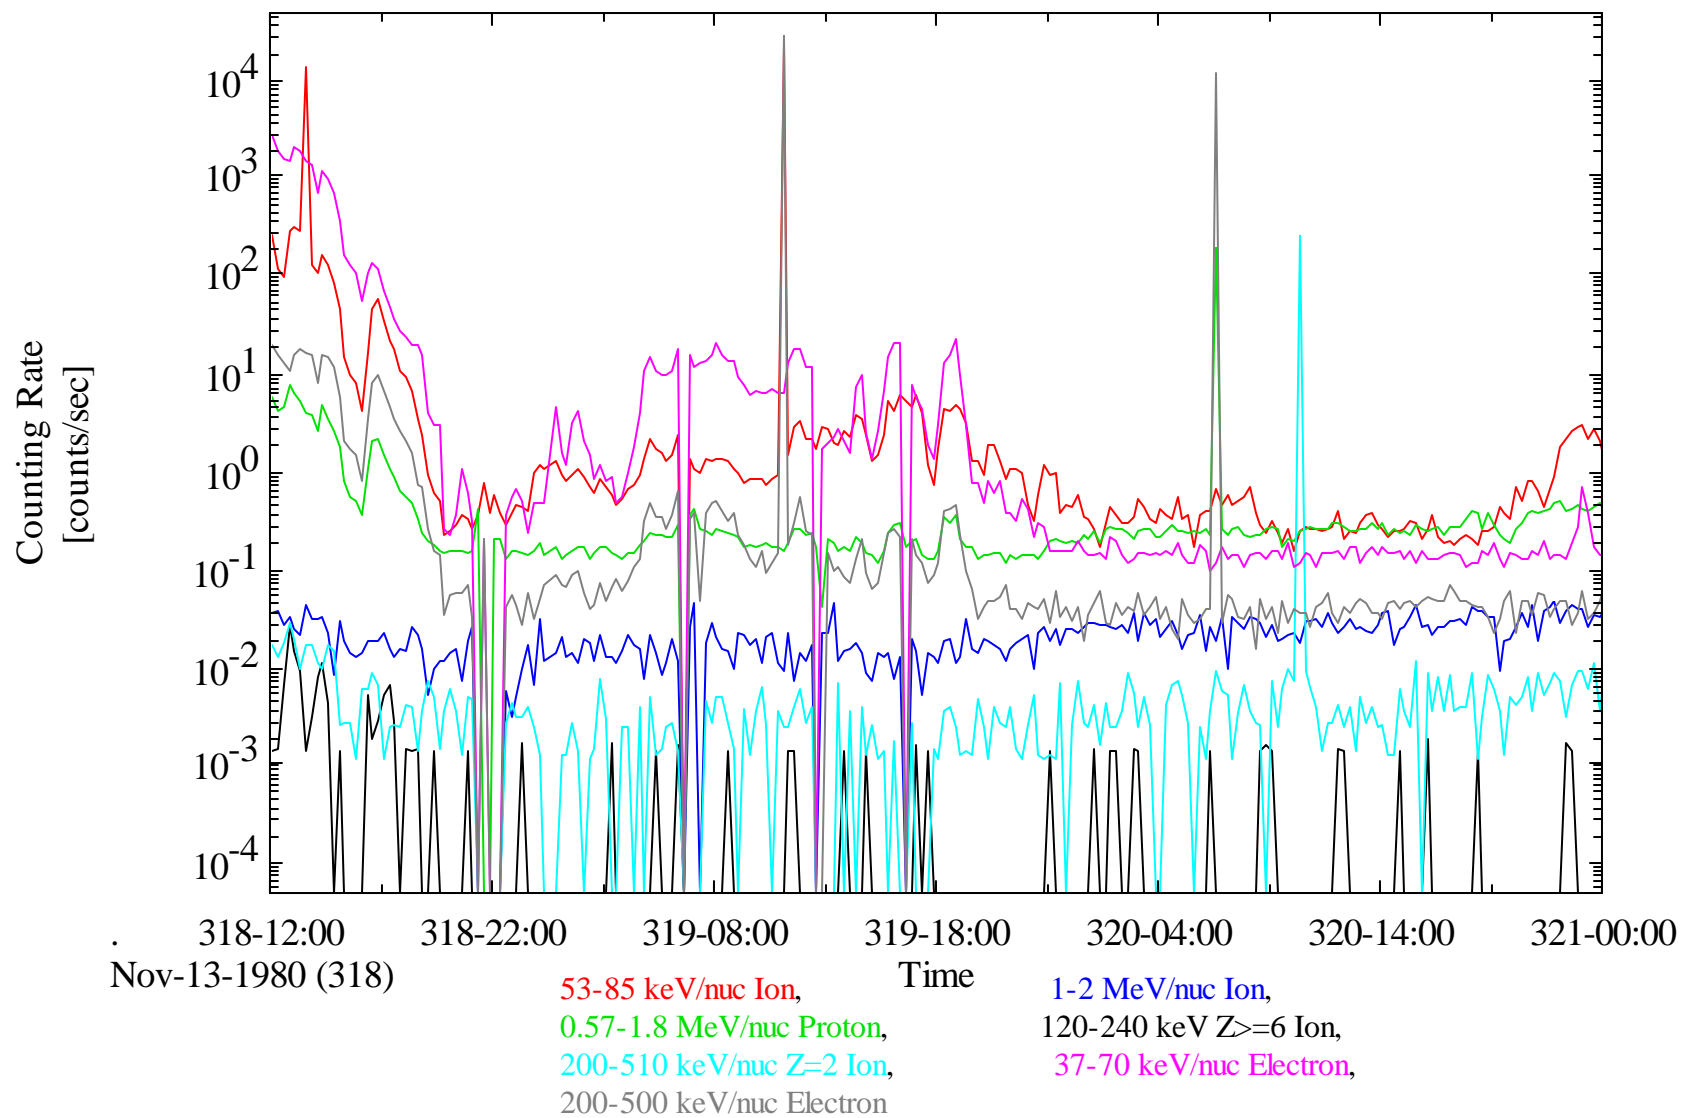

# Voyager 1 LECP Charged Particle Counting Rate at Saturn