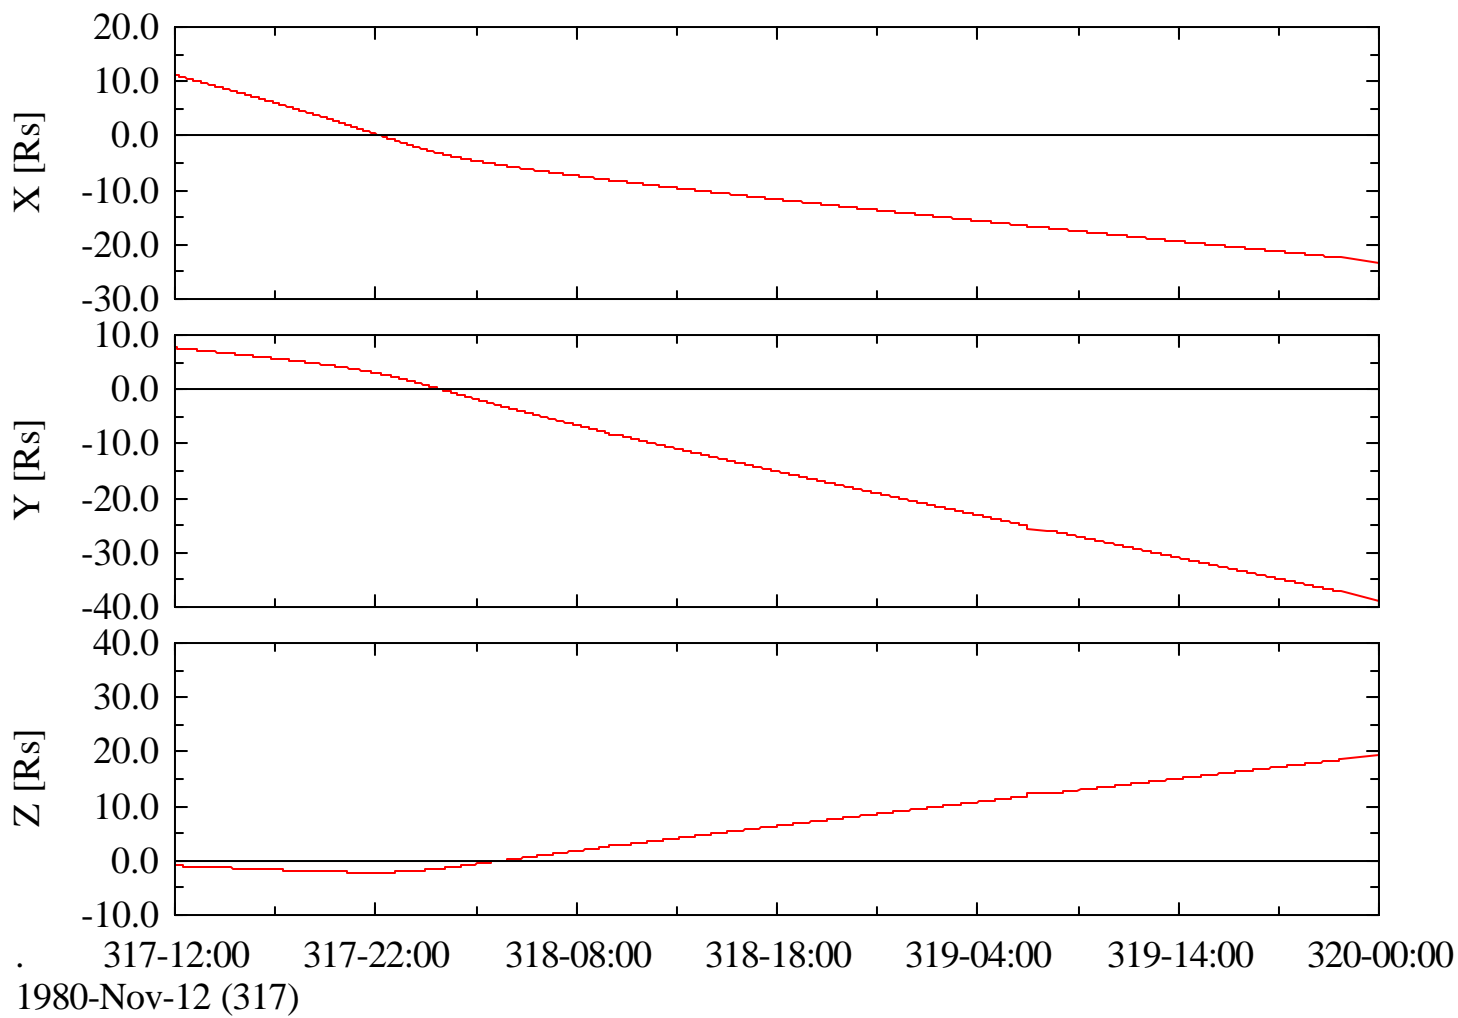

Voyager 1 Spacecraft Trajectory in L1 at Saturn

Voyager 1 Spacecraft Trajectory in L1 at Saturn

Voyager 1 Spacecraft Trajectory in L1 at Saturn

Voyager 1 Spacecraft Trajectory in L1 at Saturn