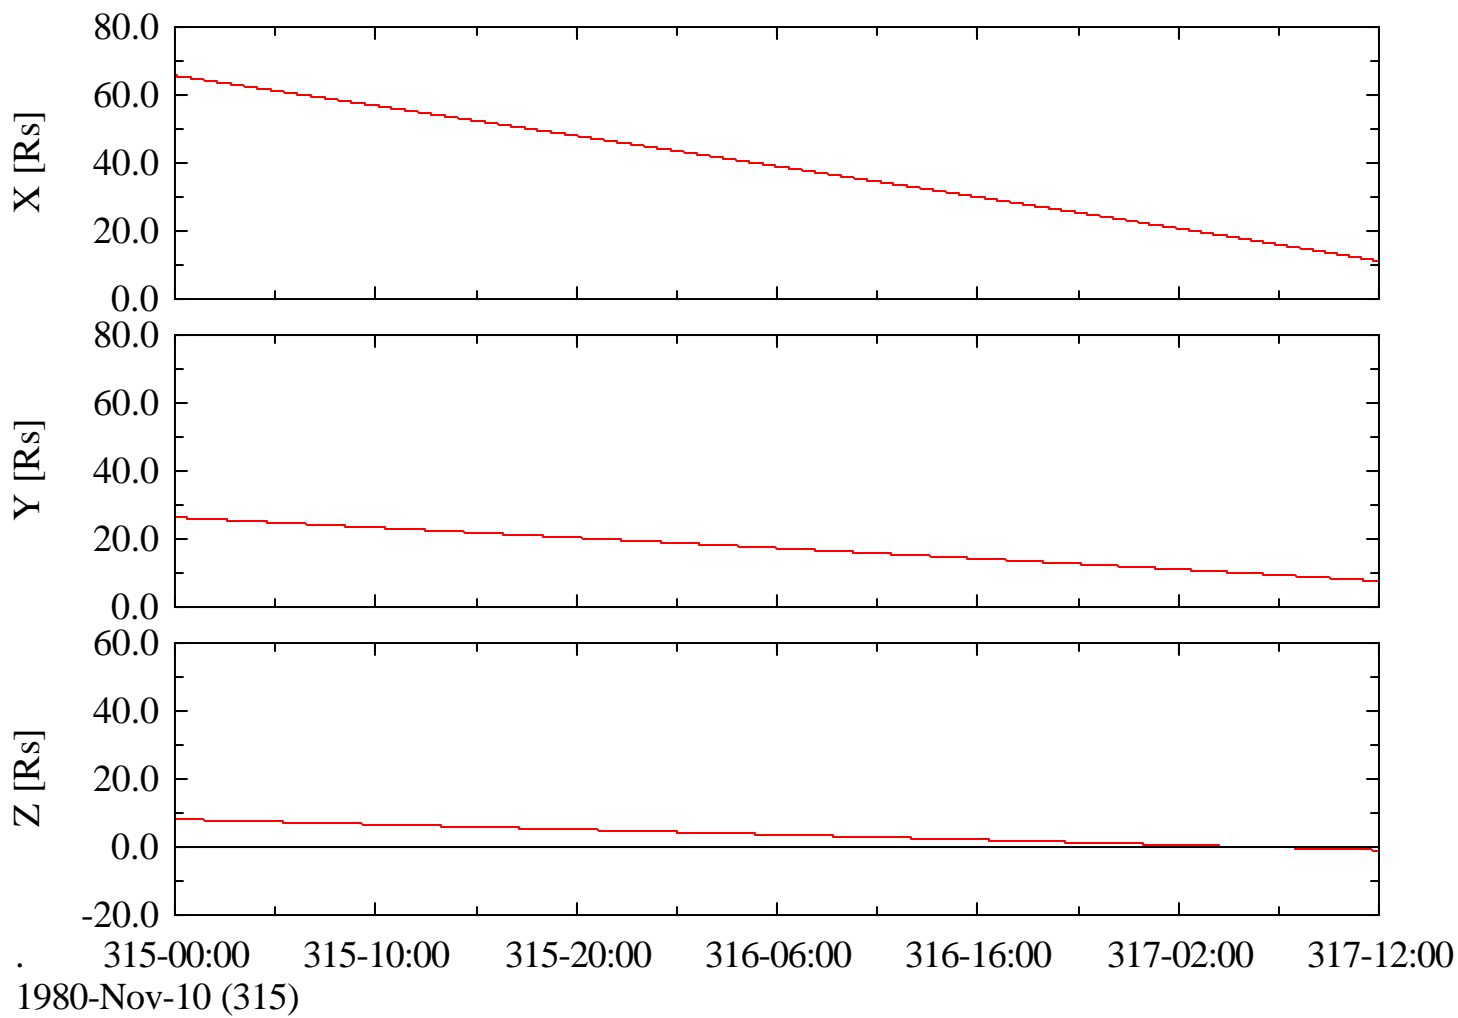

Voyager 1 Spacecraft Trajectory in L1 at Saturn

Voyager 1 Spacecraft Trajectory in L1 at Saturn

Voyager 1 Spacecraft Trajectory in L1 at Saturn

Voyager 1 Spacecraft Trajectory in L1 at Saturn