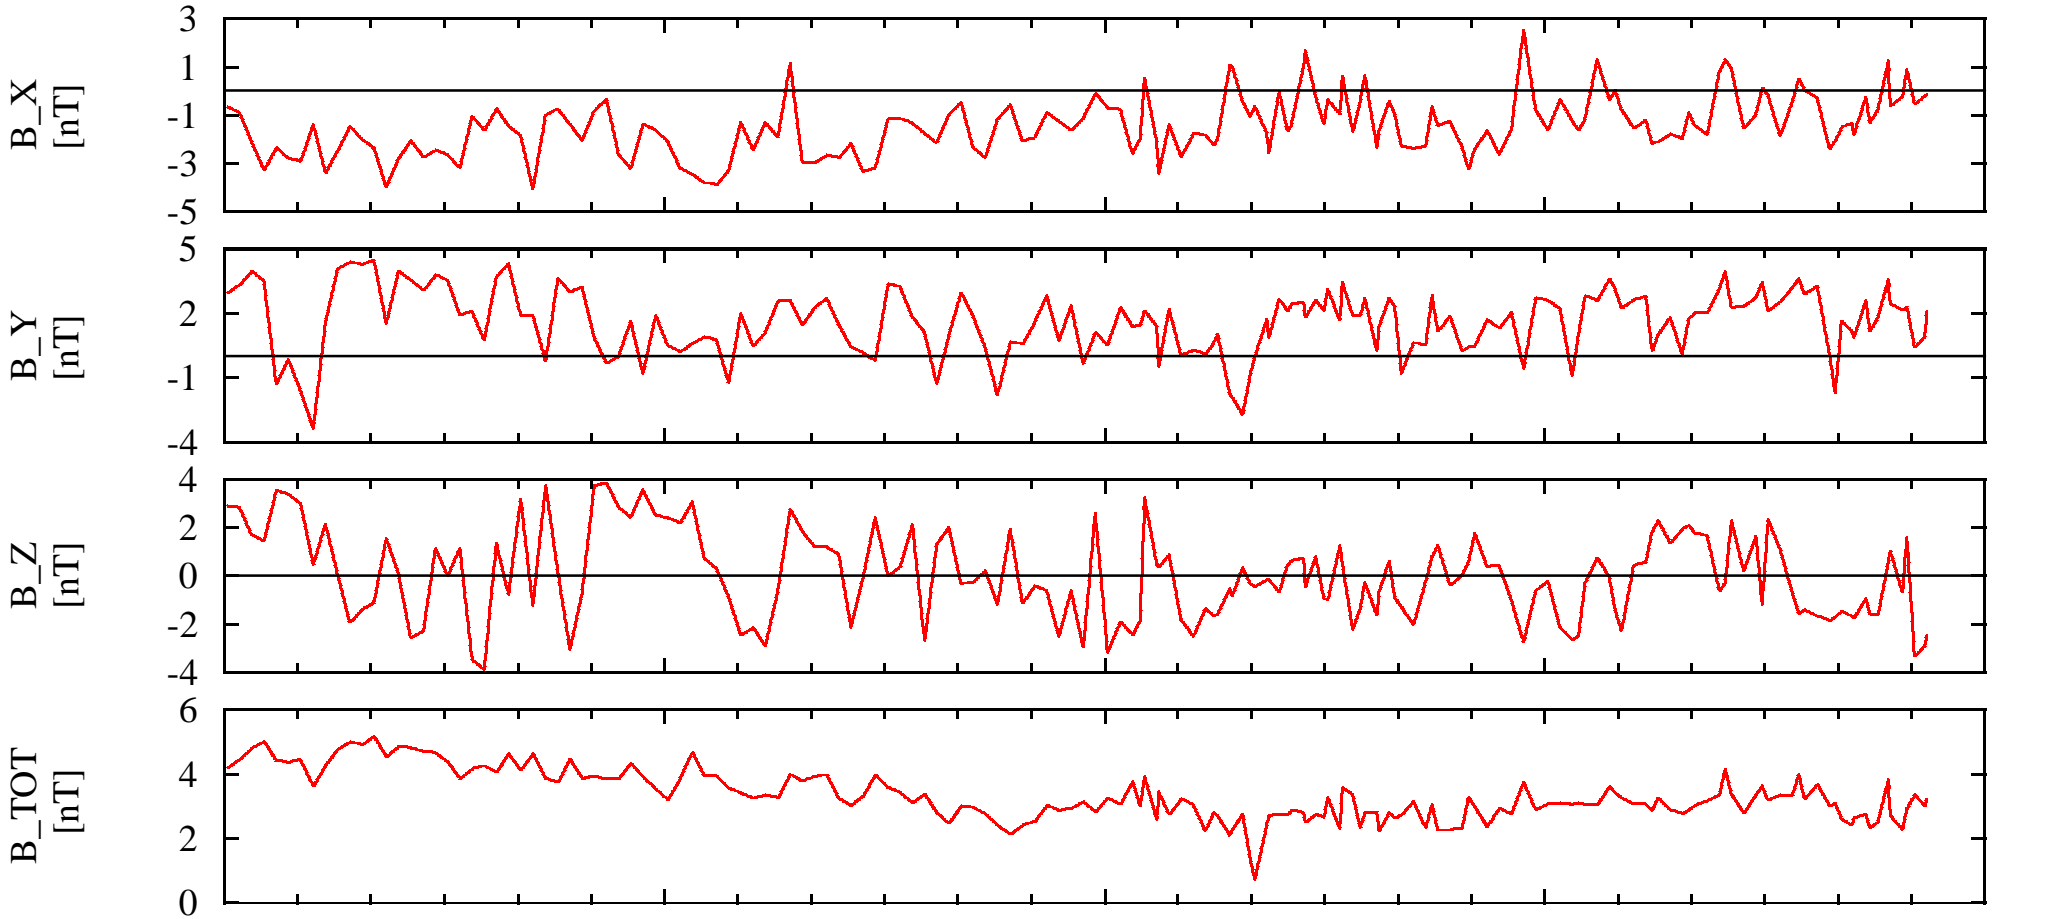

NEAR Solar Orbital Coordinates

DOY: 10 00:00
2000-Jan-10

06:00

12:00

18:00

00:00

NSO_X3.25e+004

3.21e+004

3.18e+004

3.15e+004

3.12e+004

NSO_Y-1.72e+004

-1.72e+004

-1.71e+004

-1.71e+004

-1.70e+004