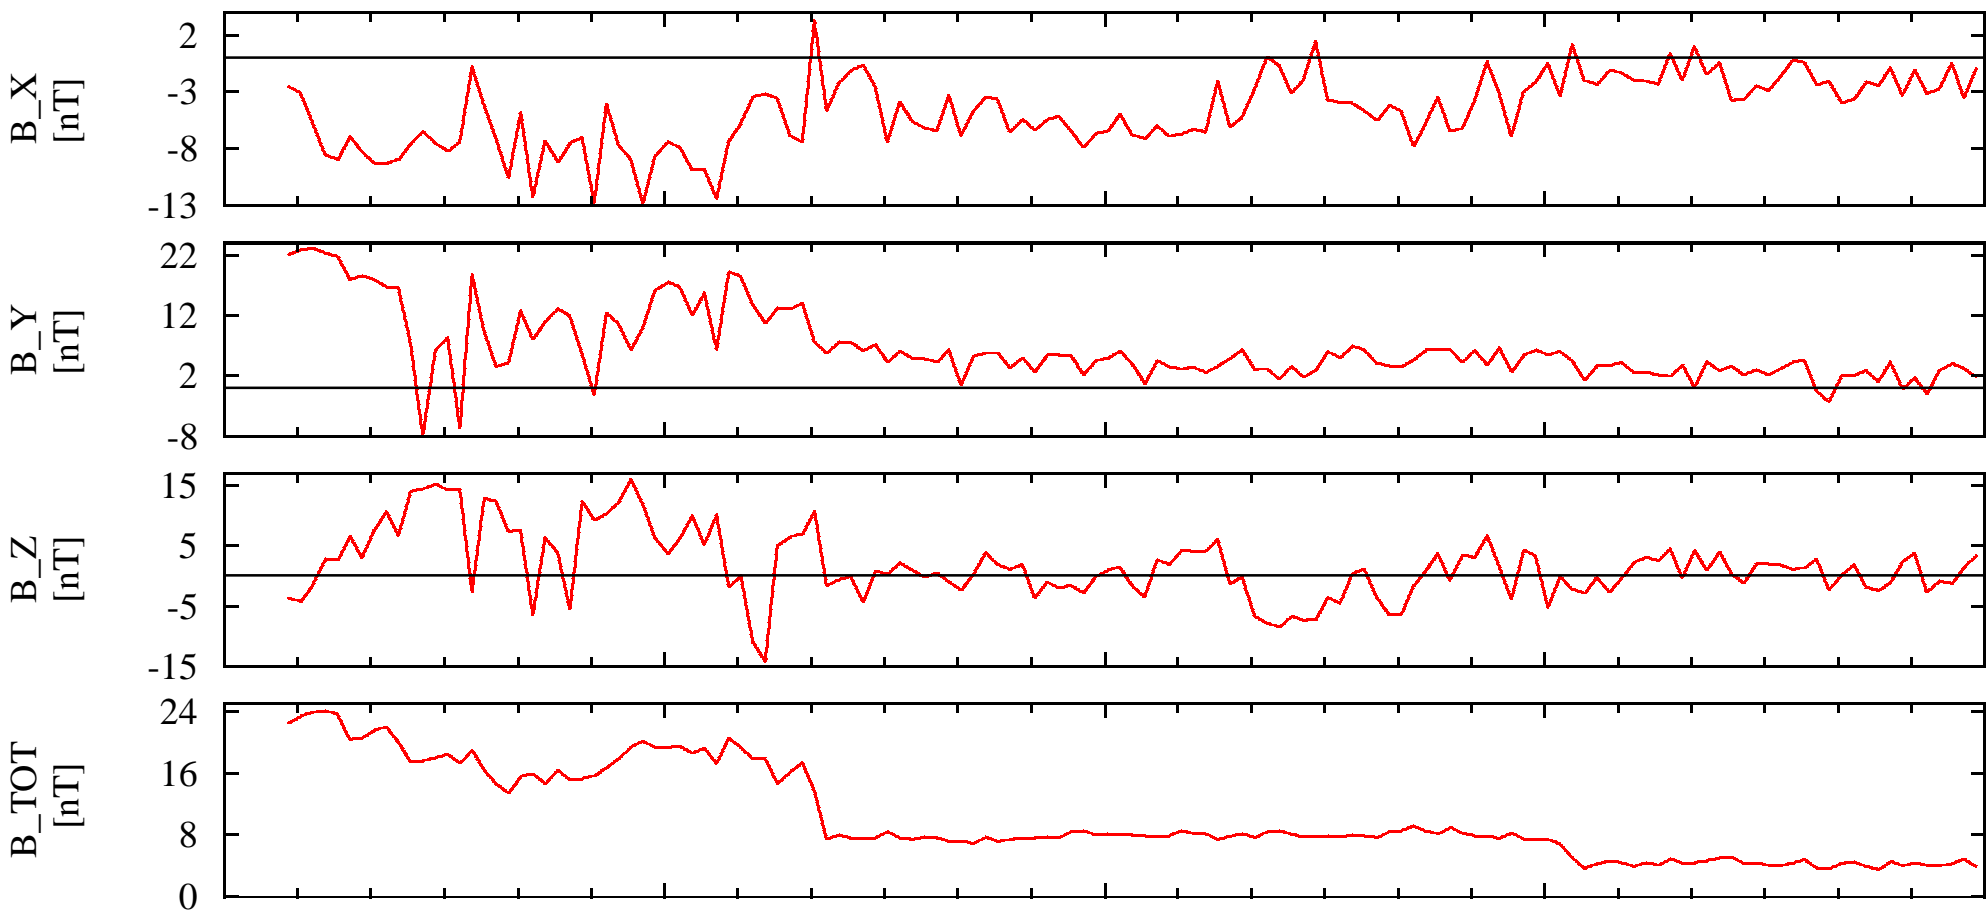

NEAR Solar Orbital Coordinates

DOY: 9 00:00
2000-Jan-9

06:00

12:00

18:00

00:00

NSO_X3.38e+004

3.35e+004

3.31e+004

3.28e+004

3.25e+004

NSO_Y-1.74e+004

-1.74e+004

-1.73e+004

-1.73e+004

-1.72e+004