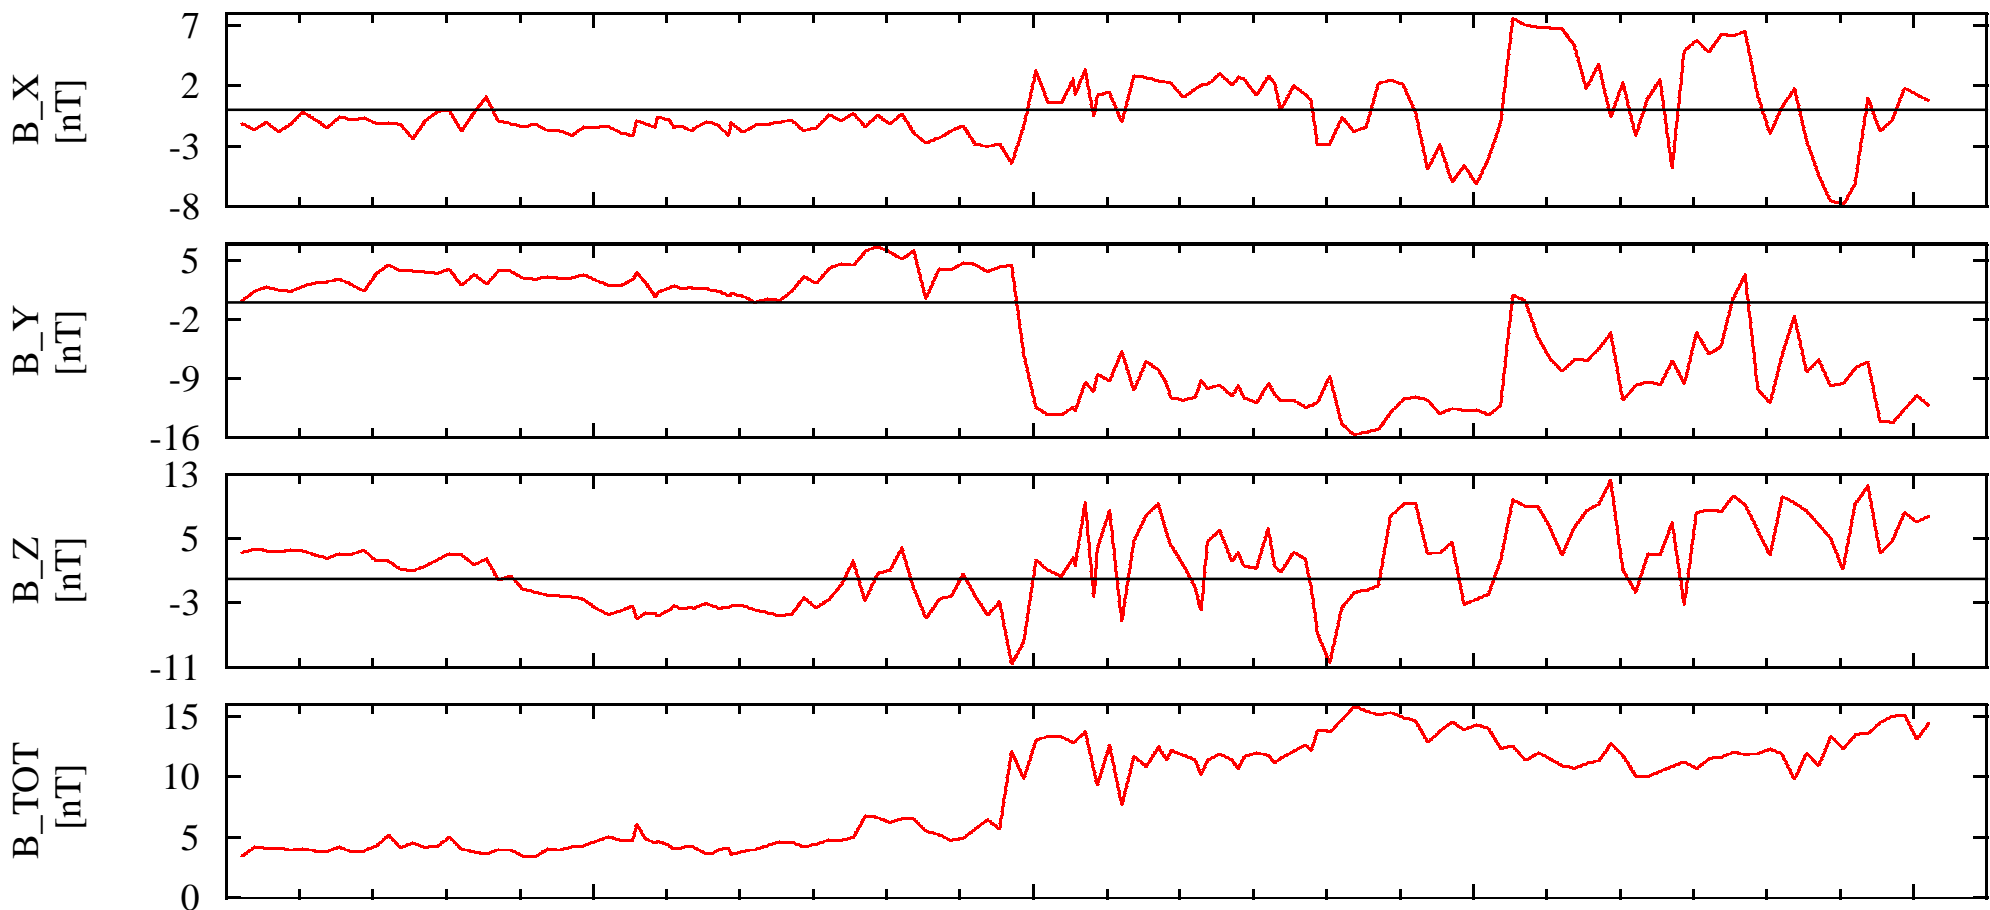

NEAR Solar Orbital Coordinates

DOY: 7 01:00
2000-Jan-7

07:00

13:00

19:00

01:00

NSO_X3.65e+004

3.62e+004

3.58e+004

3.55e+004

3.52e+004

NSO_Y-1.77e+004

-1.77e+004

-1.77e+004

-1.76e+004

-1.76e+004