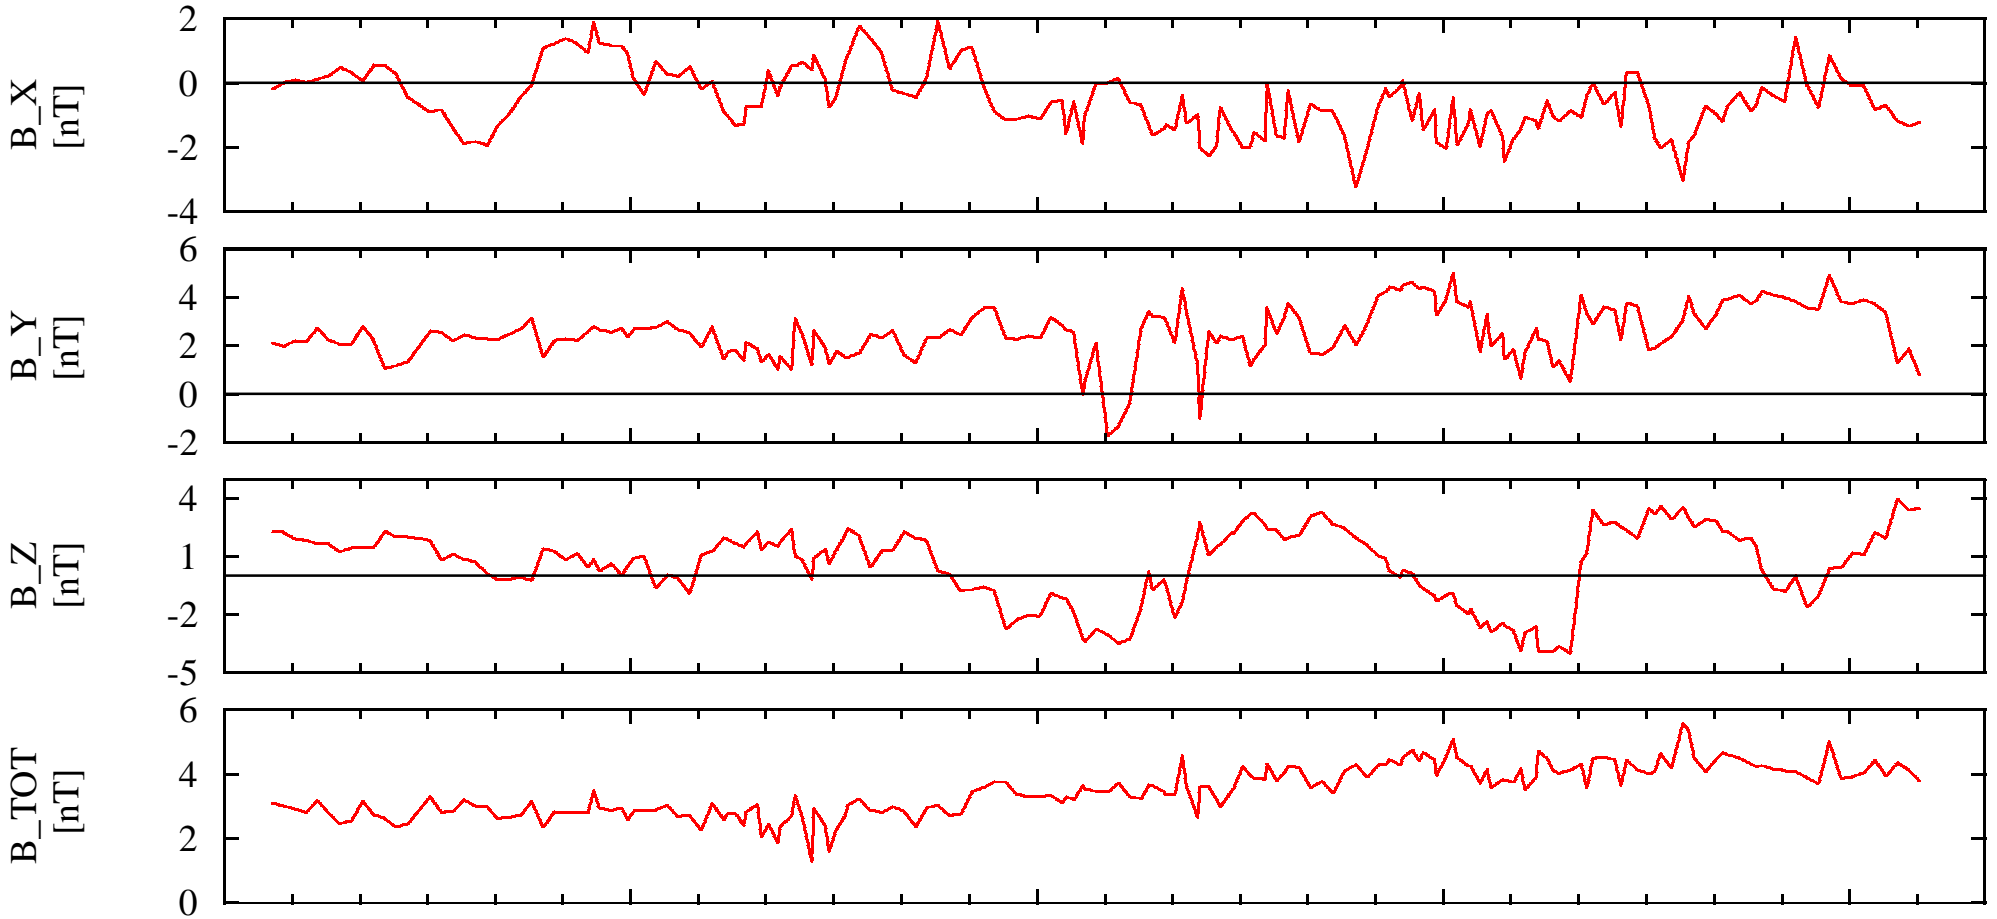

NEAR Solar Orbital Coordinates

DOY: 6 00:00
2000-Jan-6

06:00

12:00

18:00

00:00

NSO_X3.79e+004

3.76e+004

3.72e+004

3.69e+004

3.66e+004

NSO_Y-1.78e+004

-1.78e+004

-1.78e+004

-1.78e+004

-1.77e+004