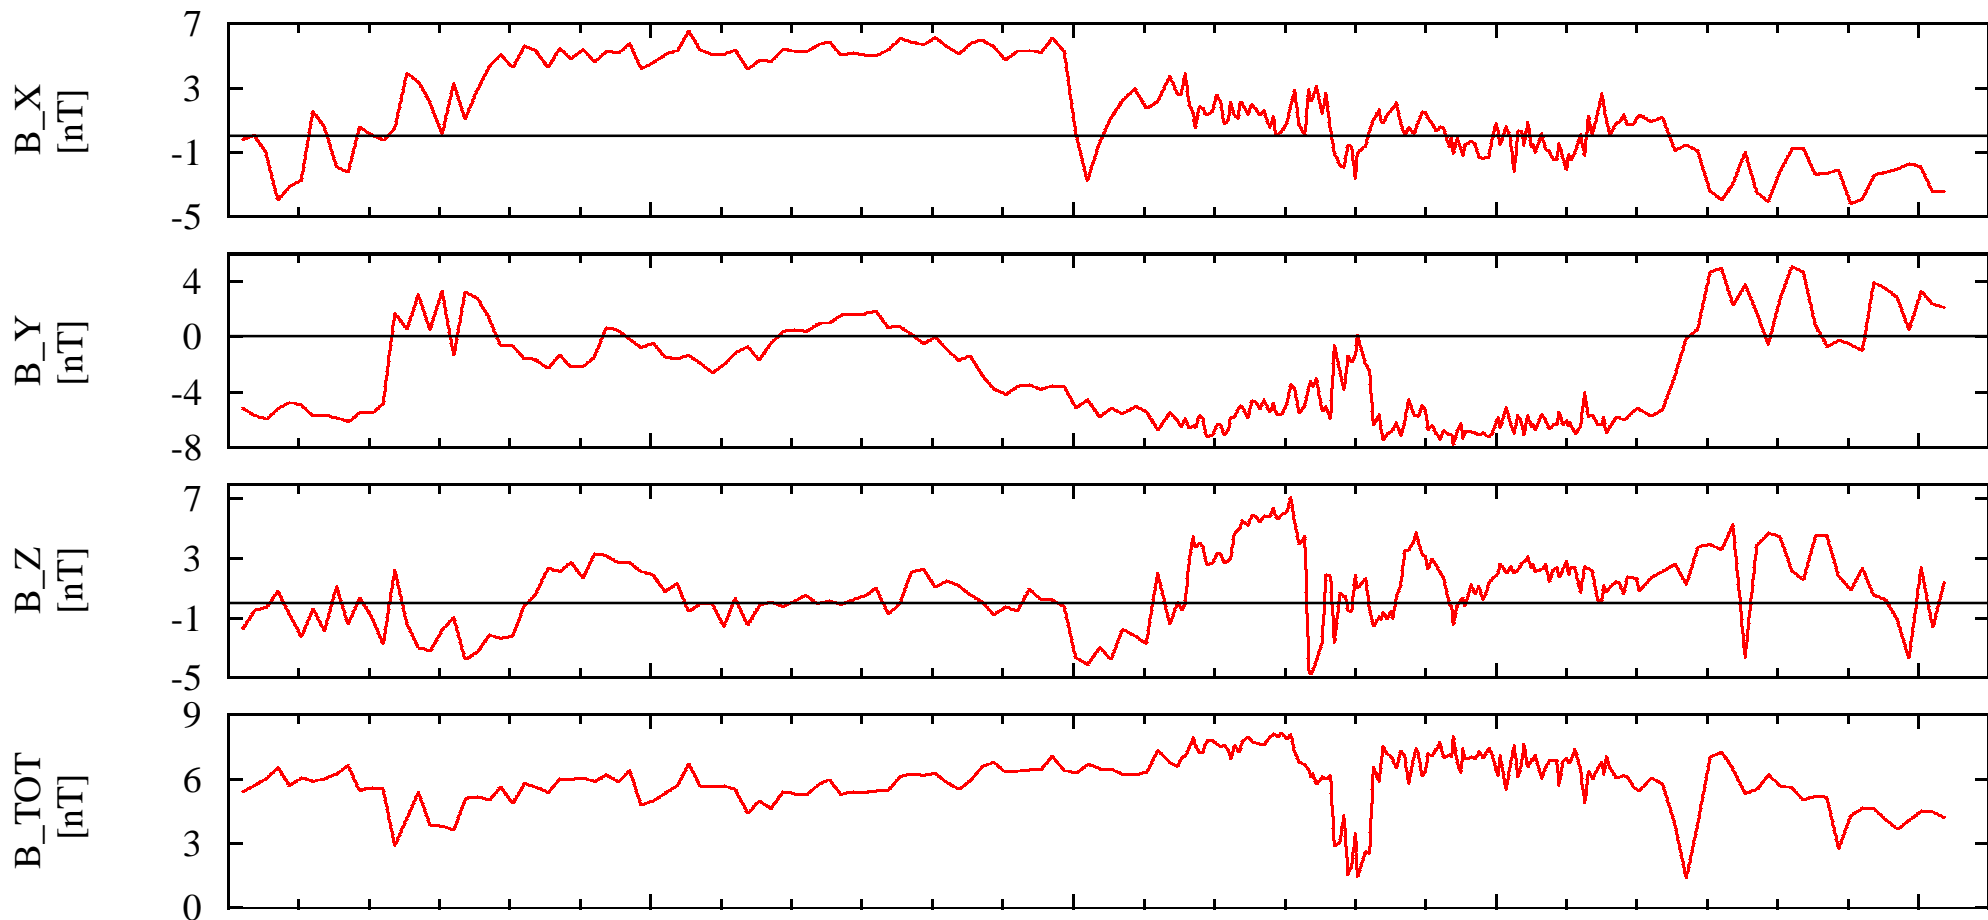

# NEAR Solar Orbital Coordinates

DOY: 2 00:00  
2000-Jan-2

06:00

12:00

18:00

00:00

NSO\_X 4.37e+004

4.33e+004

4.29e+004

4.26e+004

4.22e+004

NSO\_Y -1.79e+004

-1.79e+004

-1.79e+004

-1.79e+004

-1.79e+004