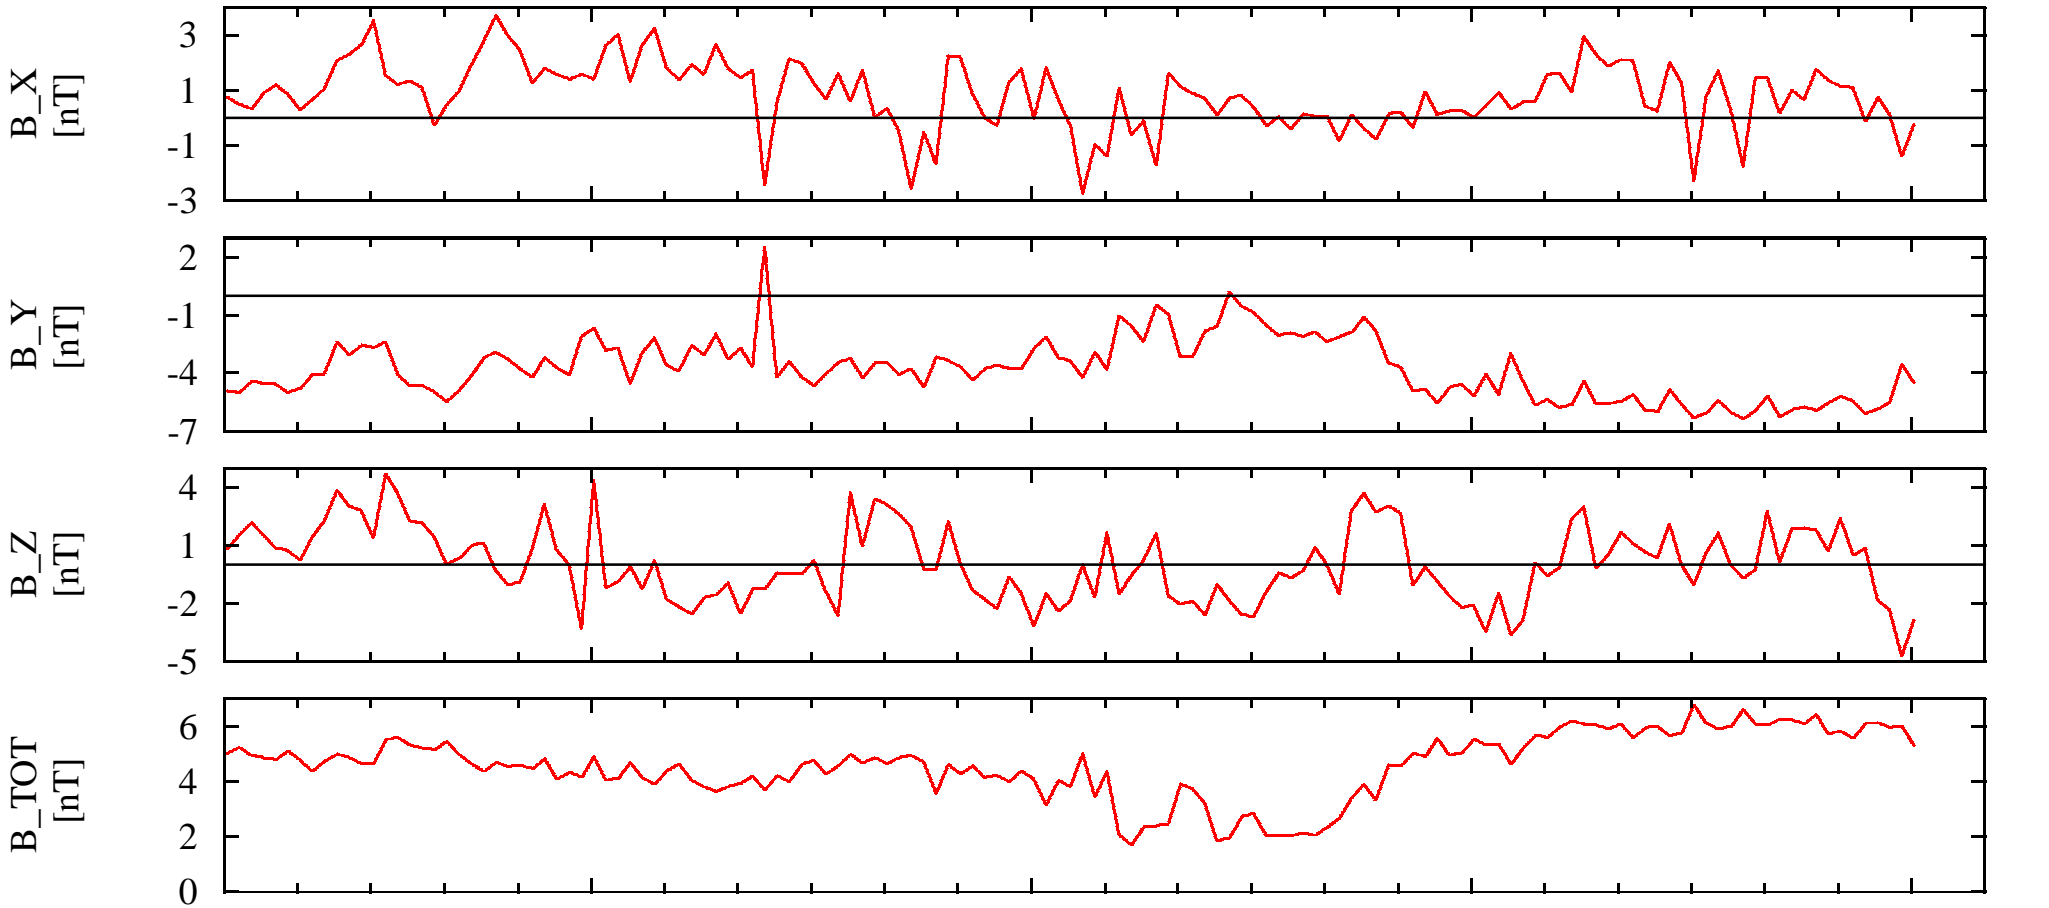

NEAR Solar Orbital Coordinates

DOY: 1 01:00
2000-Jan-1

07:00

13:00

19:00

01:00

NSO_X 4.51e+004

4.47e+004

4.43e+004

4.40e+004

4.37e+004

NSO_Y -1.78e+004

-1.79e+004

-1.79e+004

-1.79e+004

-1.79e+004