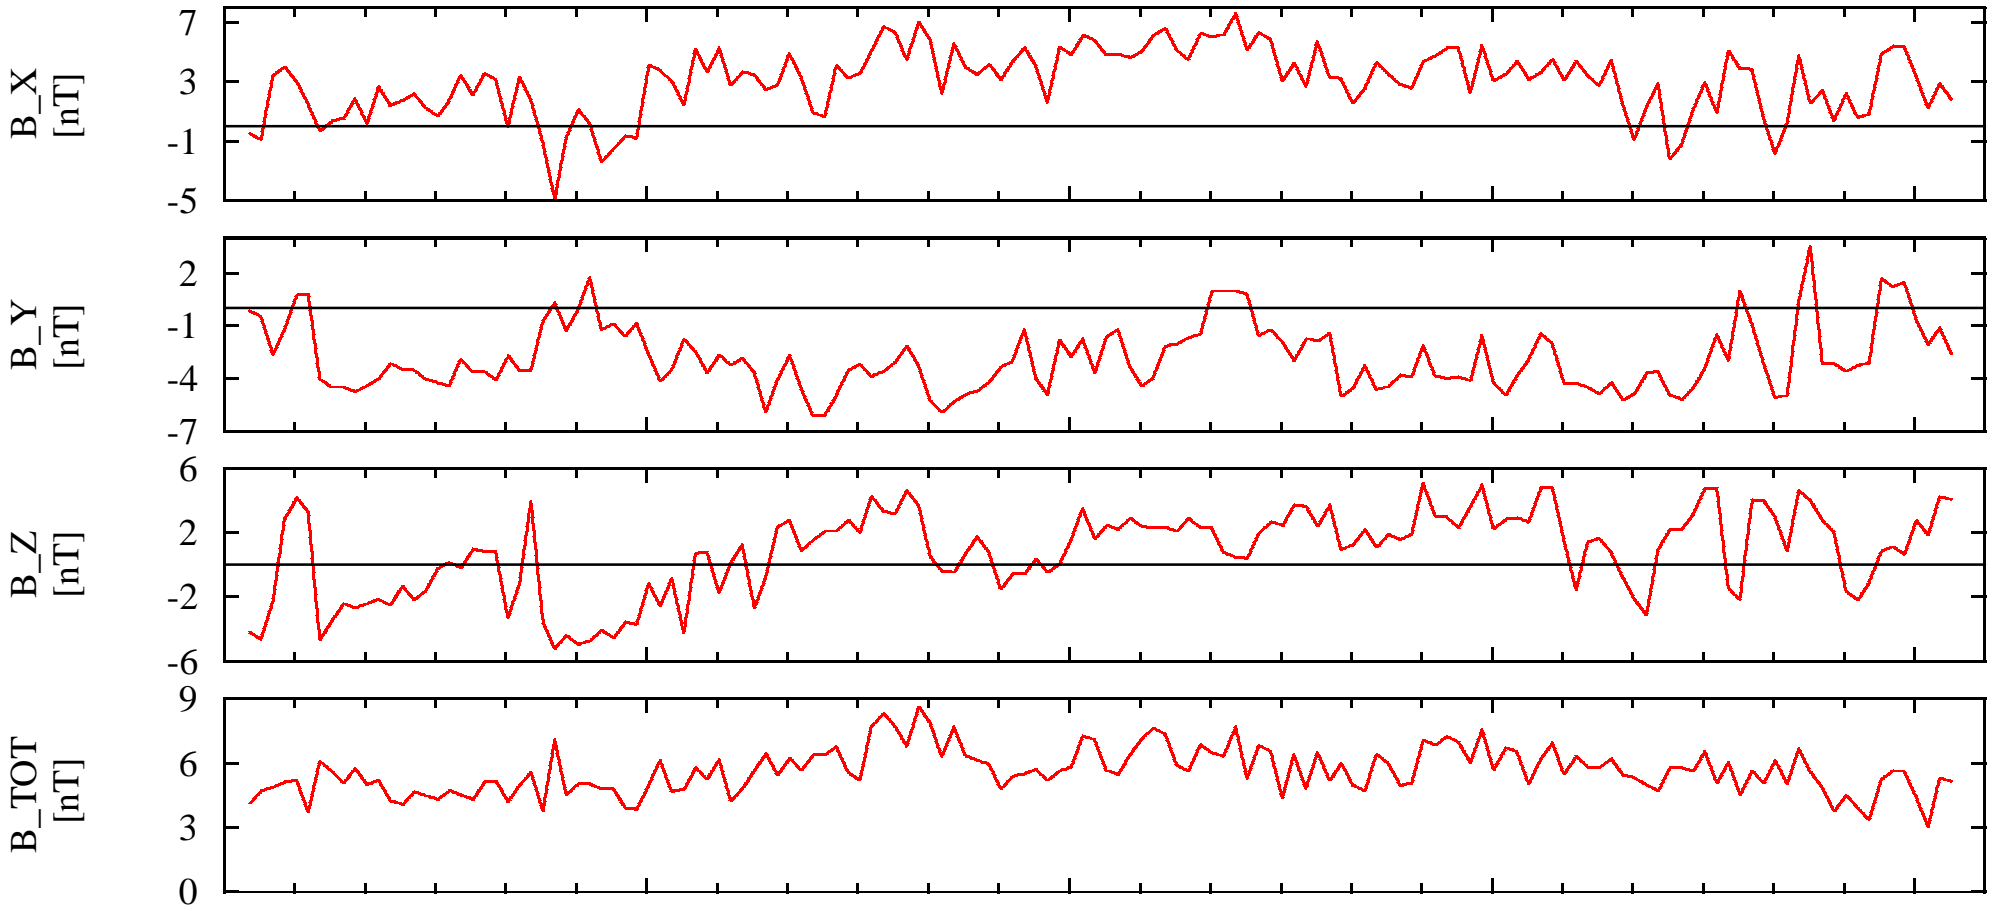

NEAR Solar Orbital Coordinates

DOY: 359 00:00
1999-Dec-25

06:00

12:00

18:00

00:00

NSO_X5.58e+004

5.54e+004

5.50e+004

5.47e+004

5.43e+004

NSO_Y-1.63e+004

-1.64e+004

-1.65e+004

-1.66e+004

-1.67e+004