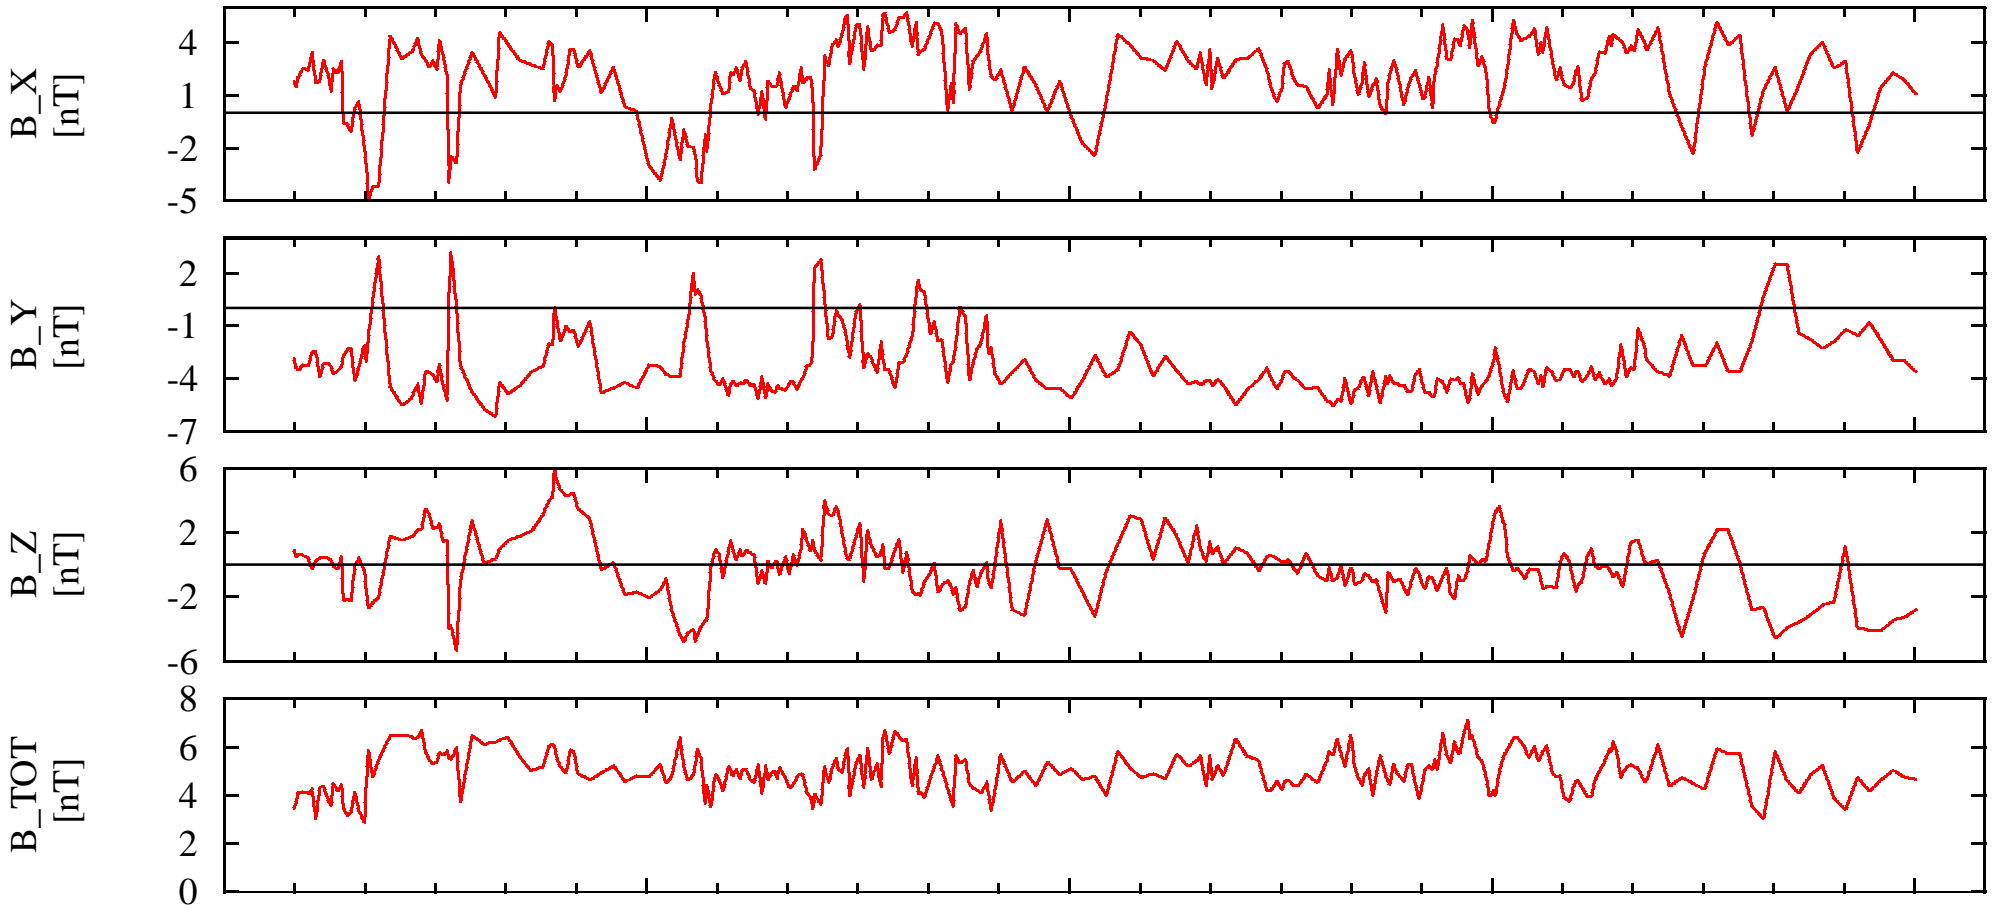

NEAR Solar Orbital Coordinates

DOY: 358 00:00
1999-Dec-24

06:00

12:00

18:00

00:00

NSO_X5.74e+004

5.70e+004