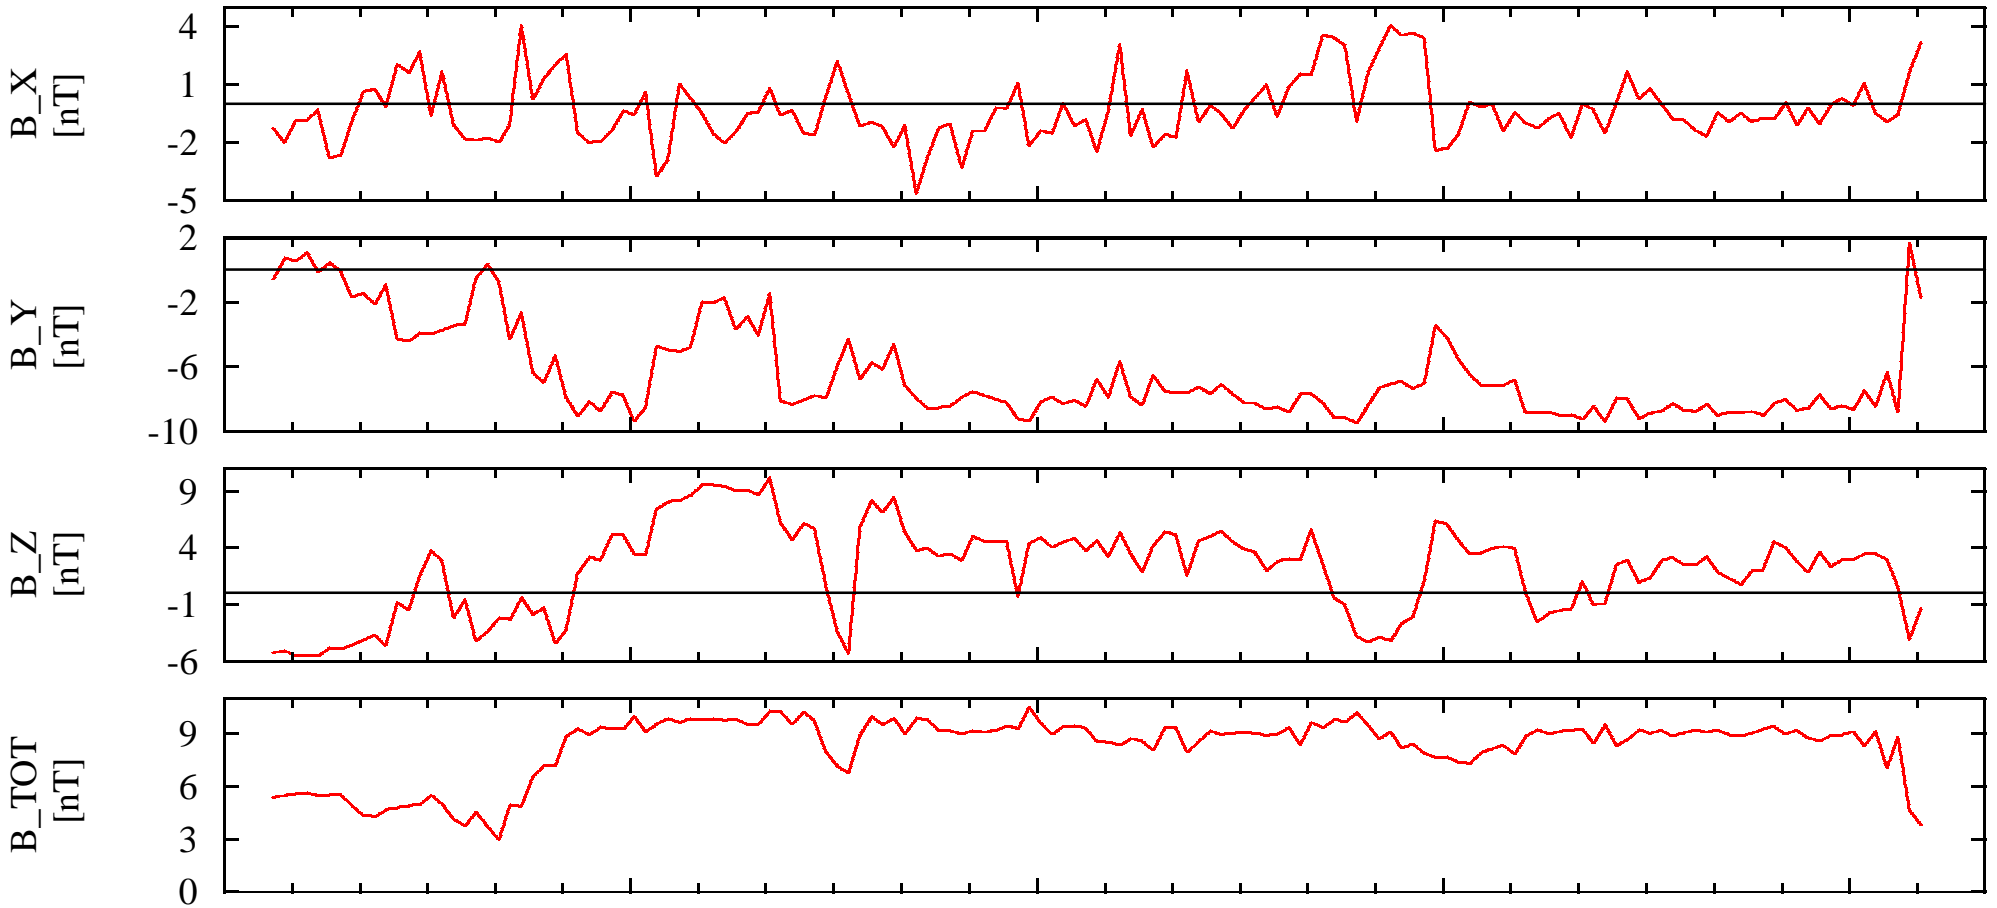

NEAR Solar Orbital Coordinates

DOY: 345 00:00
1999-Dec-11

NSO_X	7.92e+004	7.88e+004	7.83e+004	7.79e+004	7.75e+004
NSO_Y	-7.32e+003	-7.54e+003	-7.77e+003	-8.01e+003	-8.24e+003
NSO_Z	6.26e+004	6.24e+004	6.21e+004	6.19e+004	6.17e+004